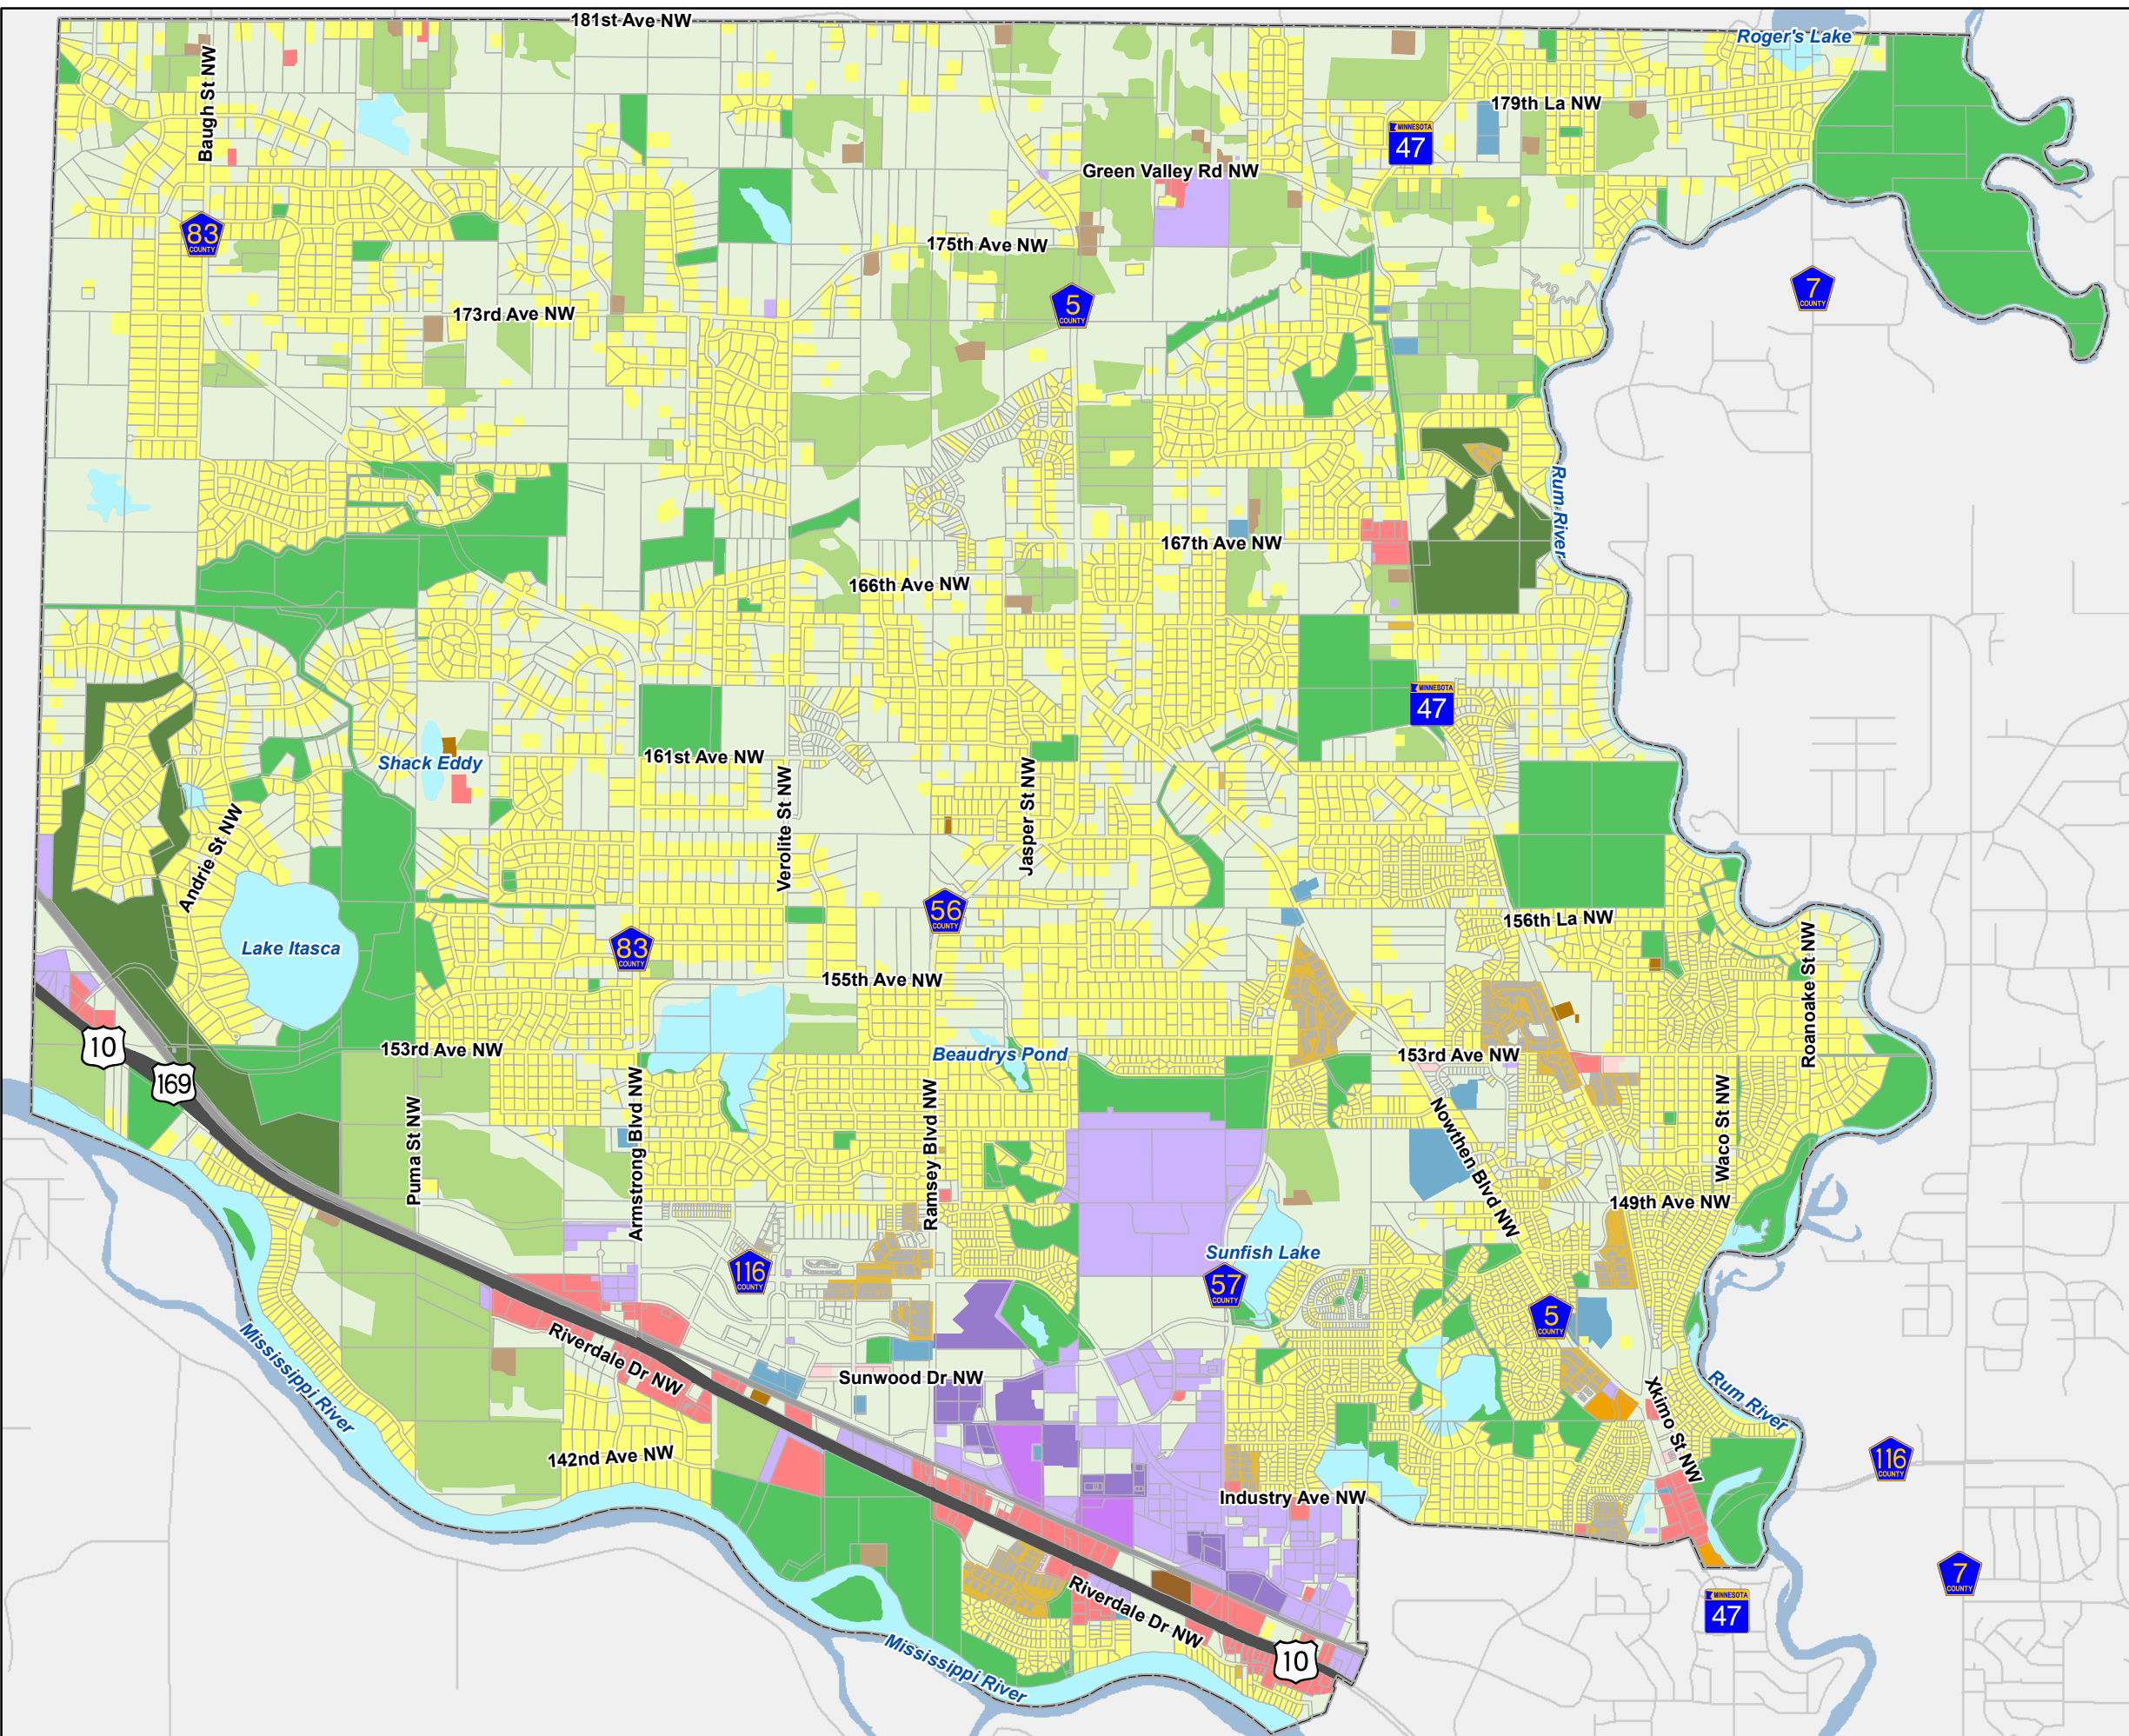

Ramsey Comprehensive Plan Existing Land Use Map Ramsey, MN

	Ramsey Boundary		Mixed Use Industrial
	Parcel Boundary		Industrial and Utility
	Lakes And Rivers		Extractive
2010 Generalized Existing Land Use			Institutional
	Farmstead		Park, Recreational or Preserve
	Single Family Detached		Golf Course
	Manufactured Housing Park		Major Highway
	Single Family Attached		Railway
	Multifamily		Airport
	Retail and Other Commercial		Agricultural
	Office		Undeveloped
	Mixed Use Residential		Water