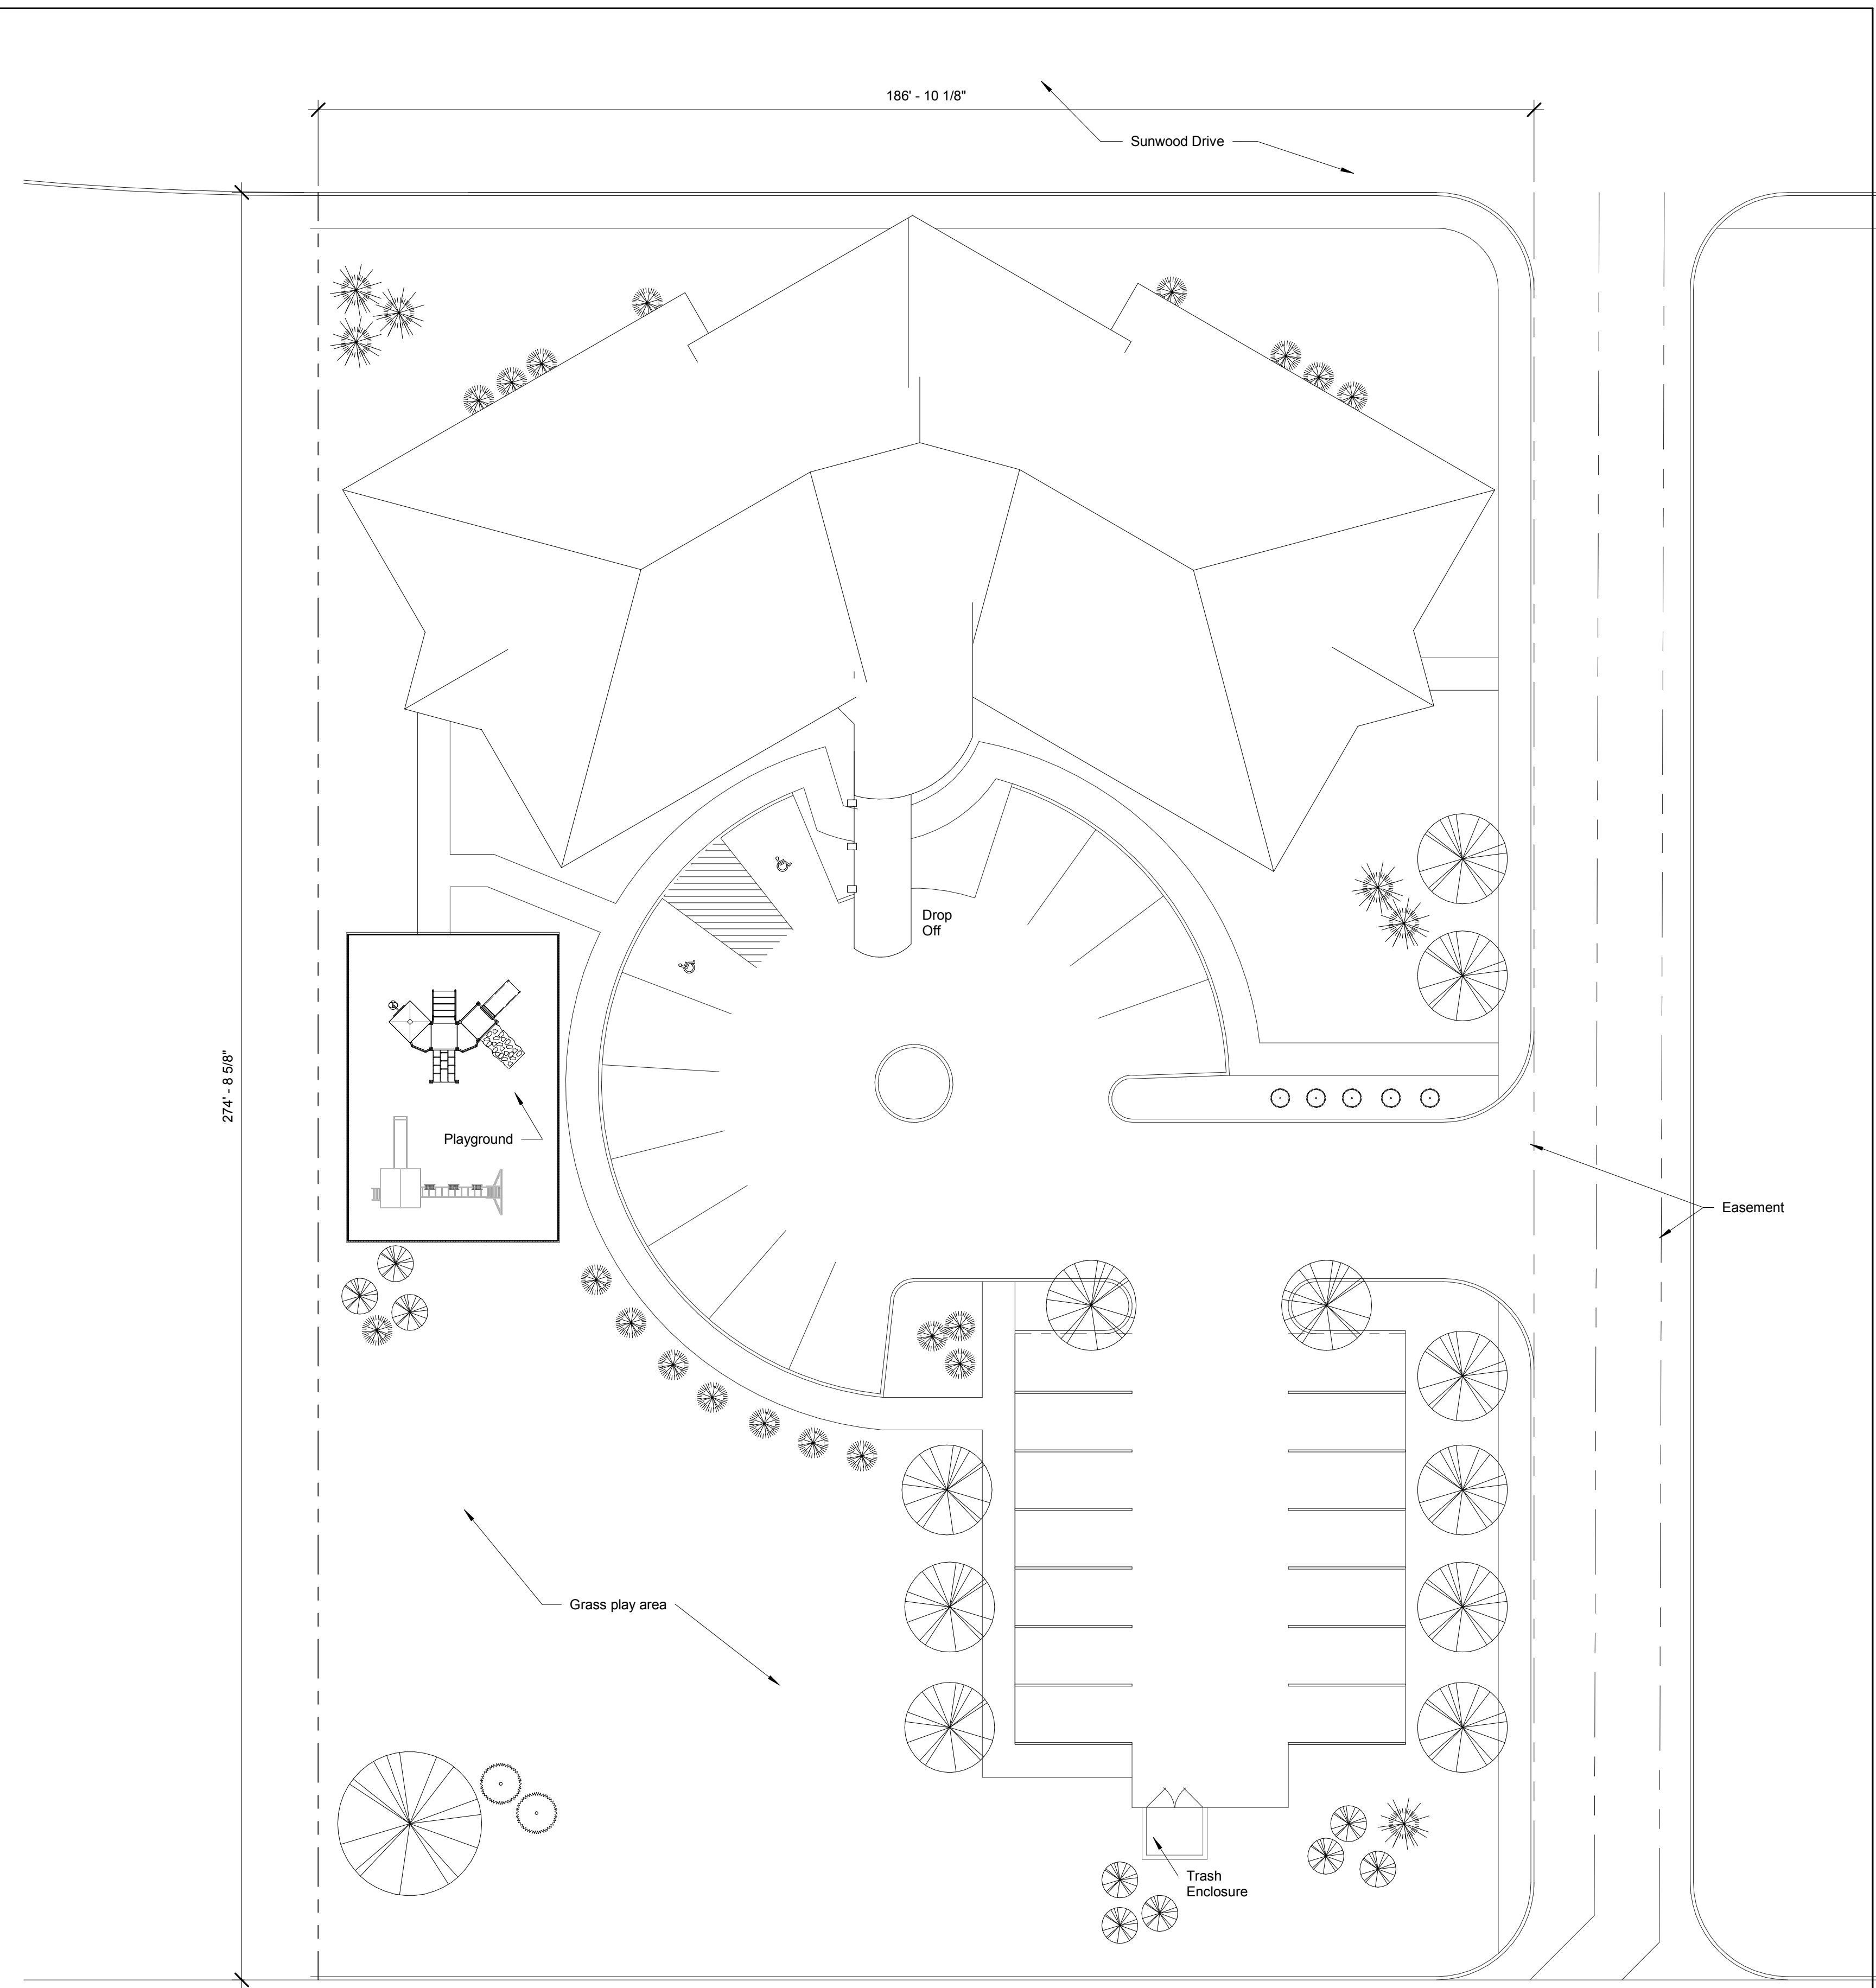

**Schematic Site Information:**

**Site:** 51,334 square feet (or 1.17 Acres)  
**Building:** 9,995 s.f.  
**Playground:** 1,500 s.f.  
**Parking:** 26 stalls (2 handicap accessible)

**2 Site Plan - Overall**  
 SC01 / 1" = 100'-0"

**1 Site Plan**  
 SC01 / 1/16" = 1'-0"

CNH NO.: 16096  
 DATE: 11-28-16  
 REVISIONS:

**Ramsey DayCare**  
 Sunwood Drive  
 Ramsey, MN

Site Plan -  
 Schematic Design

**SC01**

**NOT FOR CONSTRUCTION**