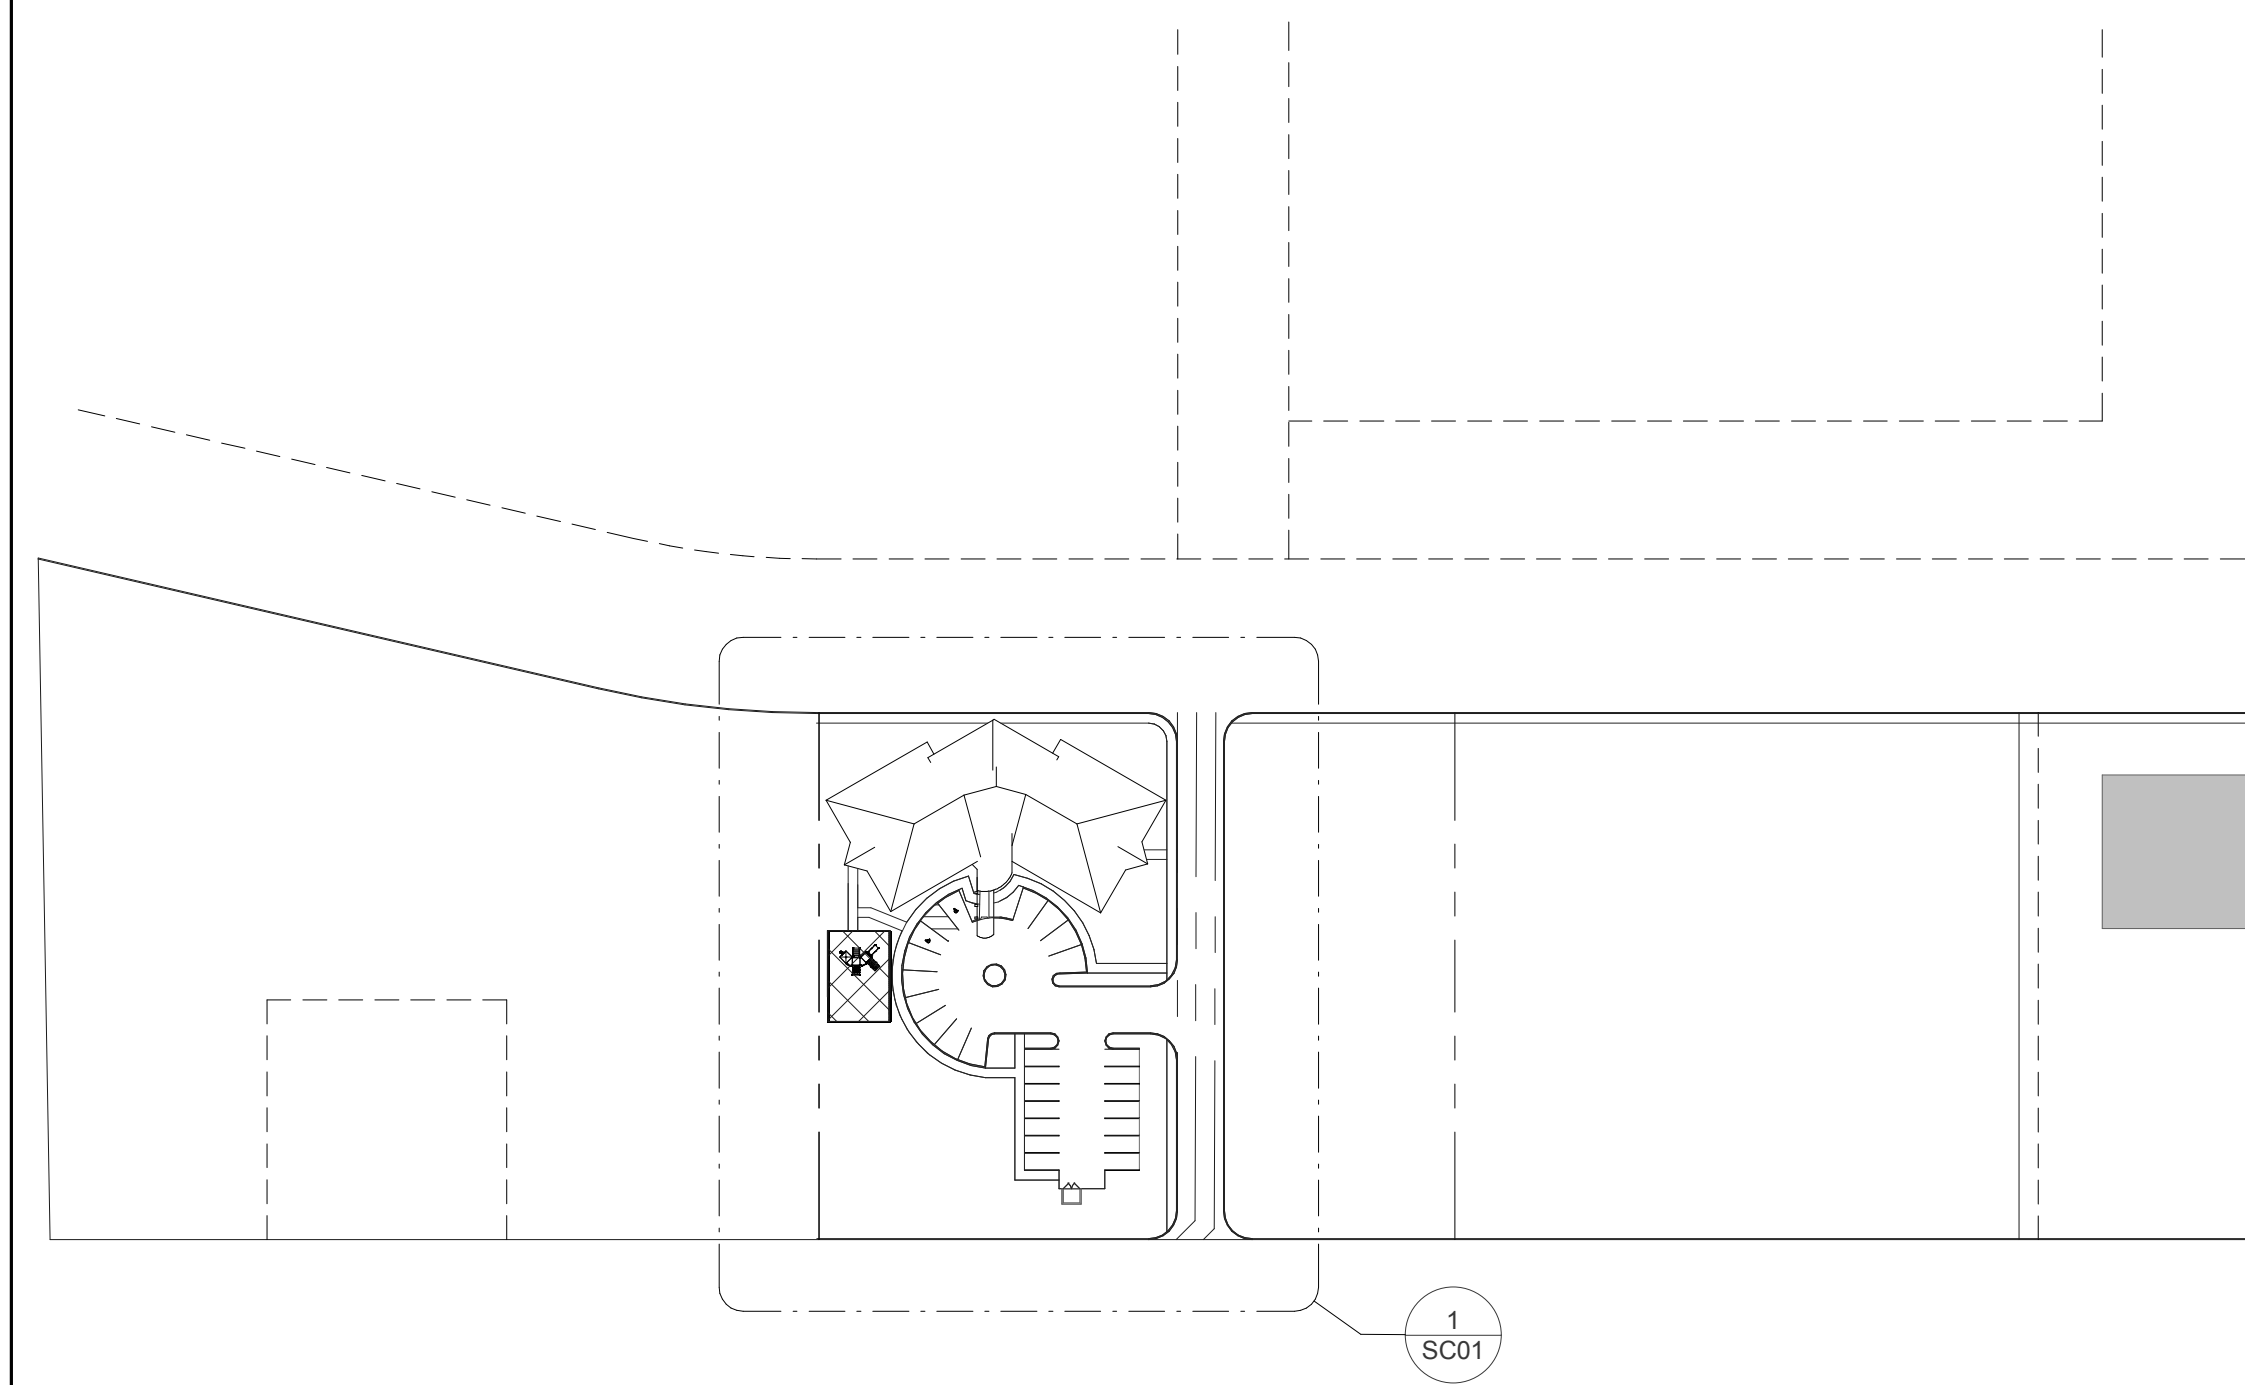

**Schematic Site Information:**

**Site:** 51,334 square feet (or 1.17 Acres)  
**Building:** 9,995 s.f.  
**Playground:** 1,500 s.f.  
**Parking:** 26 stalls (2 handicap accessible)

**2 Site Plan - Overall**  
 SC01 / 1" = 100'-0"

**1 Site Plan**  
 SC01 / 1/16" = 1'-0"

CNH NO.: 16096  
 DATE: 11-28-16  
 REVISIONS:

**Ramsey DayCare**  
 Sunwood Drive  
 Ramsey, MN

Site Plan -  
 Schematic Design

**SC01**

**NOT FOR CONSTRUCTION**