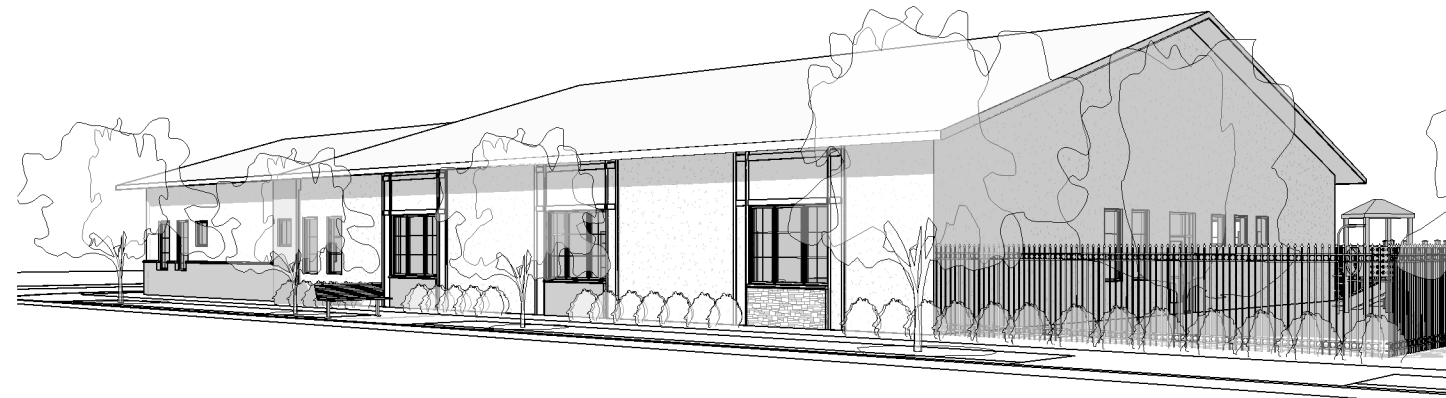

A1
SC17 Site Plan
1/16" = 1'-0"

CNH NO.: 17018
DATE: 04/25/17
REVISIONS:

Stonebrook Academy
7800 Sunwood Drive
Ramsey, MN
Site Plan

SC17

NOT FOR CONSTRUCTION

K4 Preliminary North Elevation (View from Sunwood Drive)
 SC22 1/8" = 1'-0"

G4 Preliminary South Elevation (View from Veterans Drive)
 SC22 1/8" = 1'-0"

D6 Preliminary East Elevation (View from Yolite Street)
 SC22 1/8" = 1'-0"

A6 Preliminary West Elevation
 SC22 1/8" = 1'-0"

CNH NO.: 17018
 DATE: 04/28/17
 REVISIONS:

Stonebrook Academy
 7800 Sunwood Drive
 Ramsey, MN

Preliminary Elevations

SC22

1
SC20

Northeast Perspective - Preliminary

2
SC20

Northwest Perspective - Preliminary

3
SC20

Southeast Perspective - Preliminary

4
SC20

Southwest Perspective - Preliminary

Stonebrook Academy - Preliminary Perspectives

Comm. No.: 17018
Date: 04/28/17

Stonebrook Academy - Preliminary Southeast Perspective