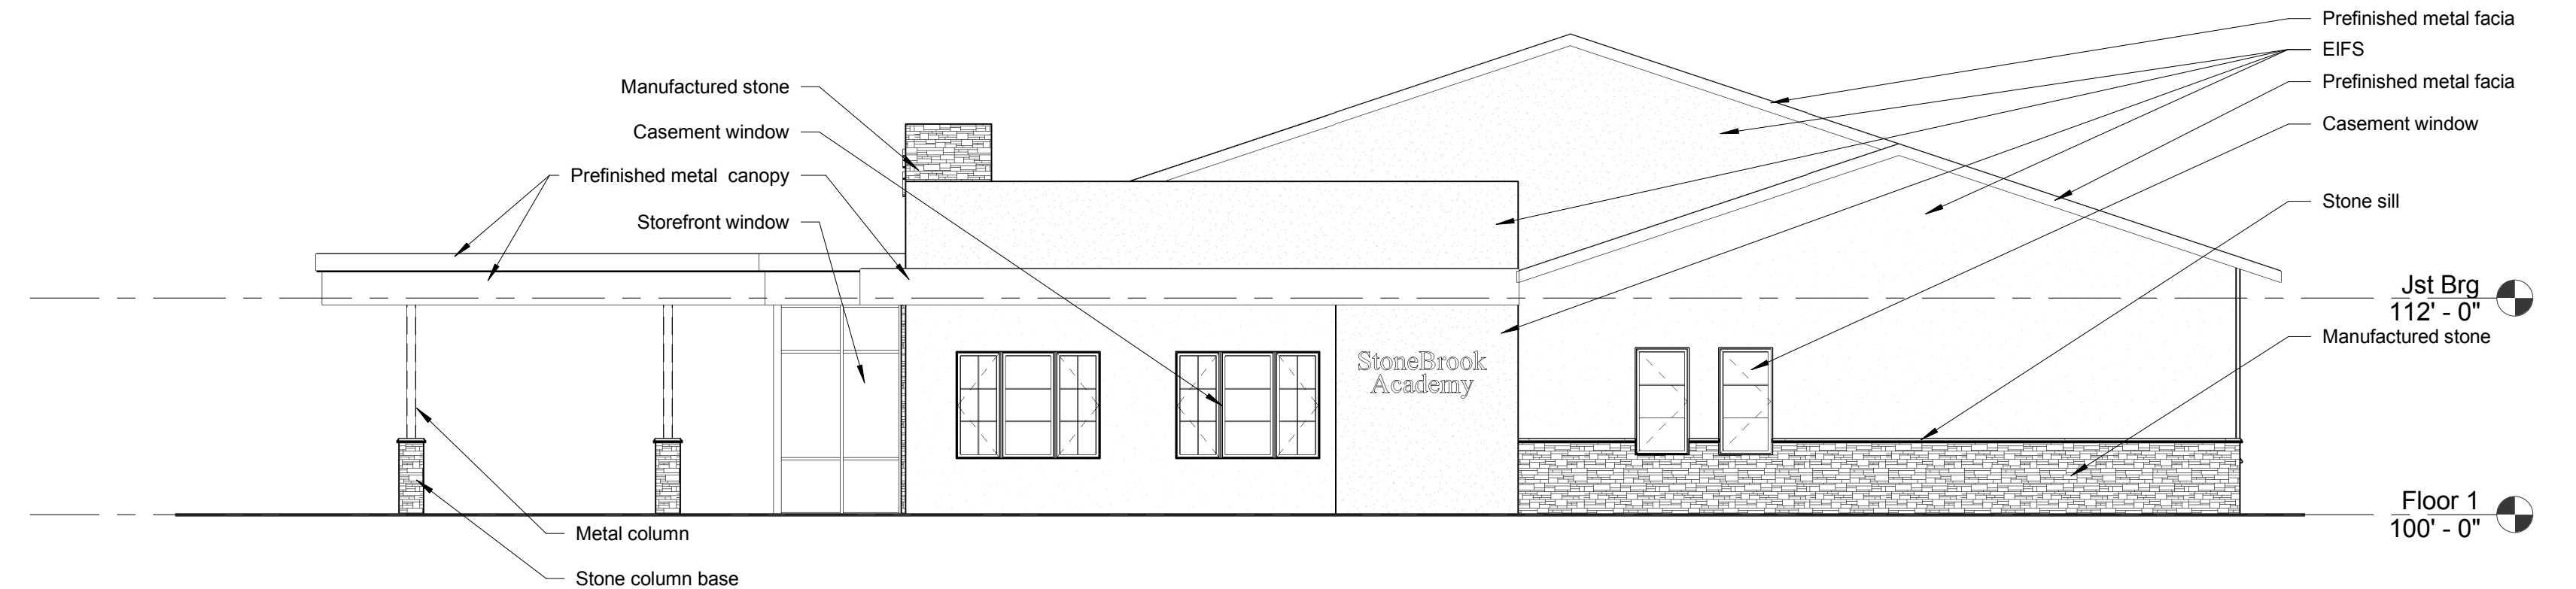

A1
SC17 Site Plan
1/16" = 1'-0"

CNH NO.: 17018
DATE: 04/25/17
REVISIONS:

Stonebrook Academy
7800 Sunwood Drive
Ramsey, MN
Site Plan

SC17

NOT FOR CONSTRUCTION

K4 Preliminary North Elevation (View from Sunwood Drive)
 SC22 1/8" = 1'-0"

G4 Preliminary South Elevation (View from Veterans Drive)
 SC22 1/8" = 1'-0"

D6 Preliminary East Elevation (View from Yolite Street)
 SC22 1/8" = 1'-0"

A6 Preliminary West Elevation
 SC22 1/8" = 1'-0"

CNH NO.: 17018
 DATE: 04/28/17
 REVISIONS: