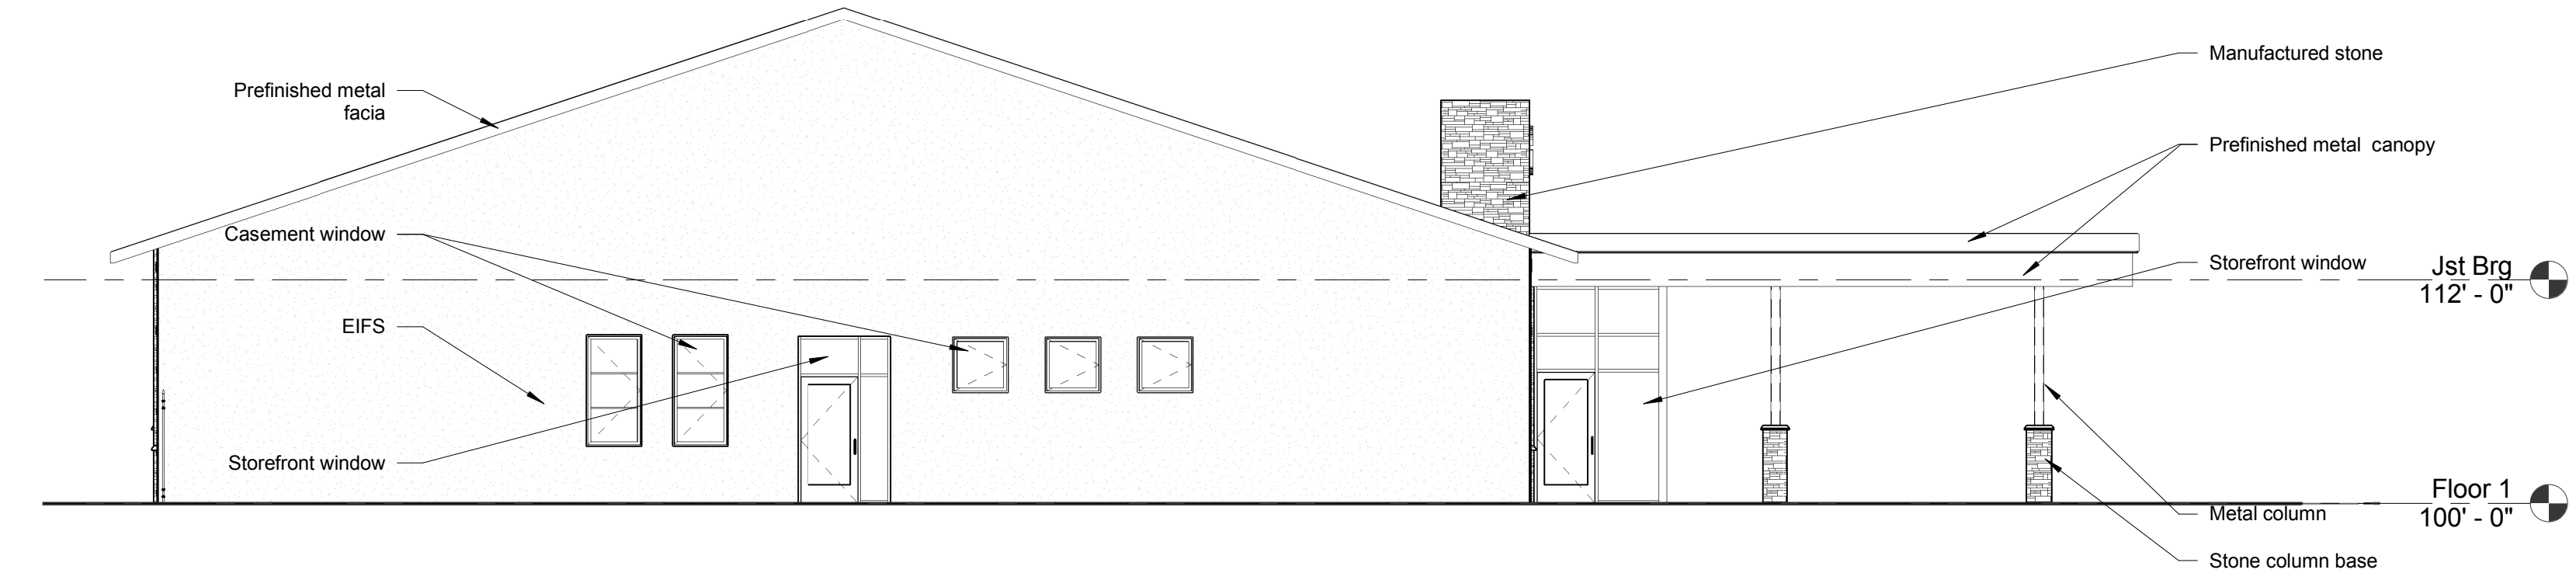

A1
SC17 Site Plan
1/16" = 1'-0"

CNH NO.: 17018
DATE: 04/25/17
REVISIONS:

Stonebrook Academy
7800 Sunwood Drive
Ramsey, MN
Site Plan

SC17

NOT FOR CONSTRUCTION

K4 Preliminary North Elevation (View from Sunwood Drive)
 SC22 1/8" = 1'-0"

G4 Preliminary South Elevation (View from Veterans Drive)
 SC22 1/8" = 1'-0"

D6 Preliminary East Elevation (View from Yolite Street)
 SC22 1/8" = 1'-0"

A6 Preliminary West Elevation
 SC22 1/8" = 1'-0"

CNH NO.: 17018
 DATE: 04/28/17
 REVISIONS: