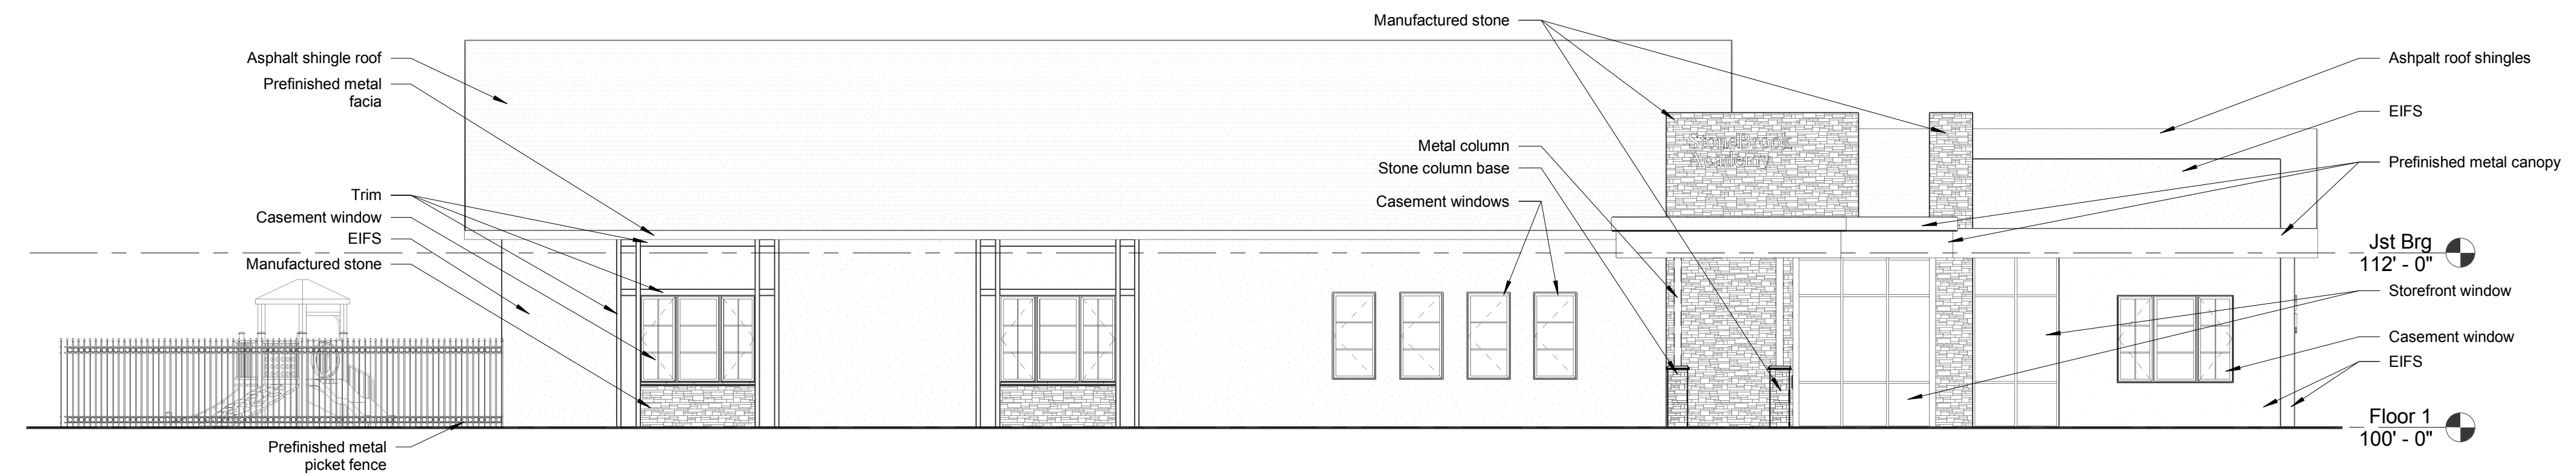

A1
SC17 Site Plan
1/16" = 1'-0"

CNH NO.: 17018
DATE: 04/25/17
REVISIONS:

Stonebrook Academy
7800 Sunwood Drive
Ramsey, MN
Site Plan

SC17

NOT FOR CONSTRUCTION

K4 Preliminary North Elevation (View from Sunwood Drive)
 SC22 1/8" = 1'-0"

G4 Preliminary South Elevation (View from Veterans Drive)
 SC22 1/8" = 1'-0"

D6 Preliminary East Elevation (View from Yolite Street)
 SC22 1/8" = 1'-0"

A6 Preliminary West Elevation
 SC22 1/8" = 1'-0"

CNH NO.: 17018
 DATE: 04/28/17
 REVISIONS: