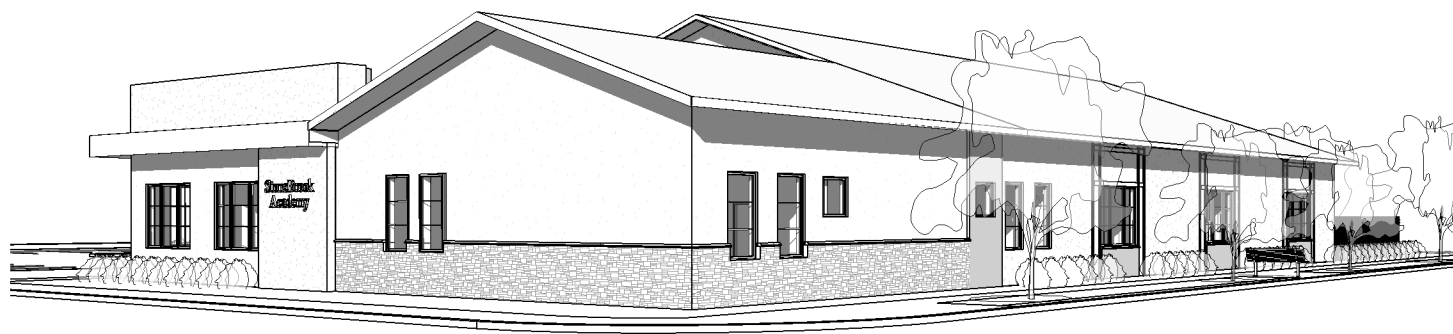

A1
SC17 Site Plan
1/16" = 1'-0"

CNH NO.: 17018
DATE: 04/25/17
REVISIONS:

Stonebrook Academy
7800 Sunwood Drive
Ramsey, MN
Site Plan

SC17

NOT FOR CONSTRUCTION

K4 Preliminary North Elevation (View from Sunwood Drive)
 SC22 1/8" = 1'-0"

G4 Preliminary South Elevation (View from Veterans Drive)
 SC22 1/8" = 1'-0"

D6 Preliminary East Elevation (View from Yolite Street)
 SC22 1/8" = 1'-0"

A6 Preliminary West Elevation
 SC22 1/8" = 1'-0"

CNH NO.: 17018
 DATE: 04/28/17
 REVISIONS:

Stonebrook Academy
 7800 Sunwood Drive
 Ramsey, MN

Preliminary Elevations

SC22

1
SC20

Northeast Perspective - Preliminary

2
SC20

Northwest Perspective - Preliminary

3
SC20