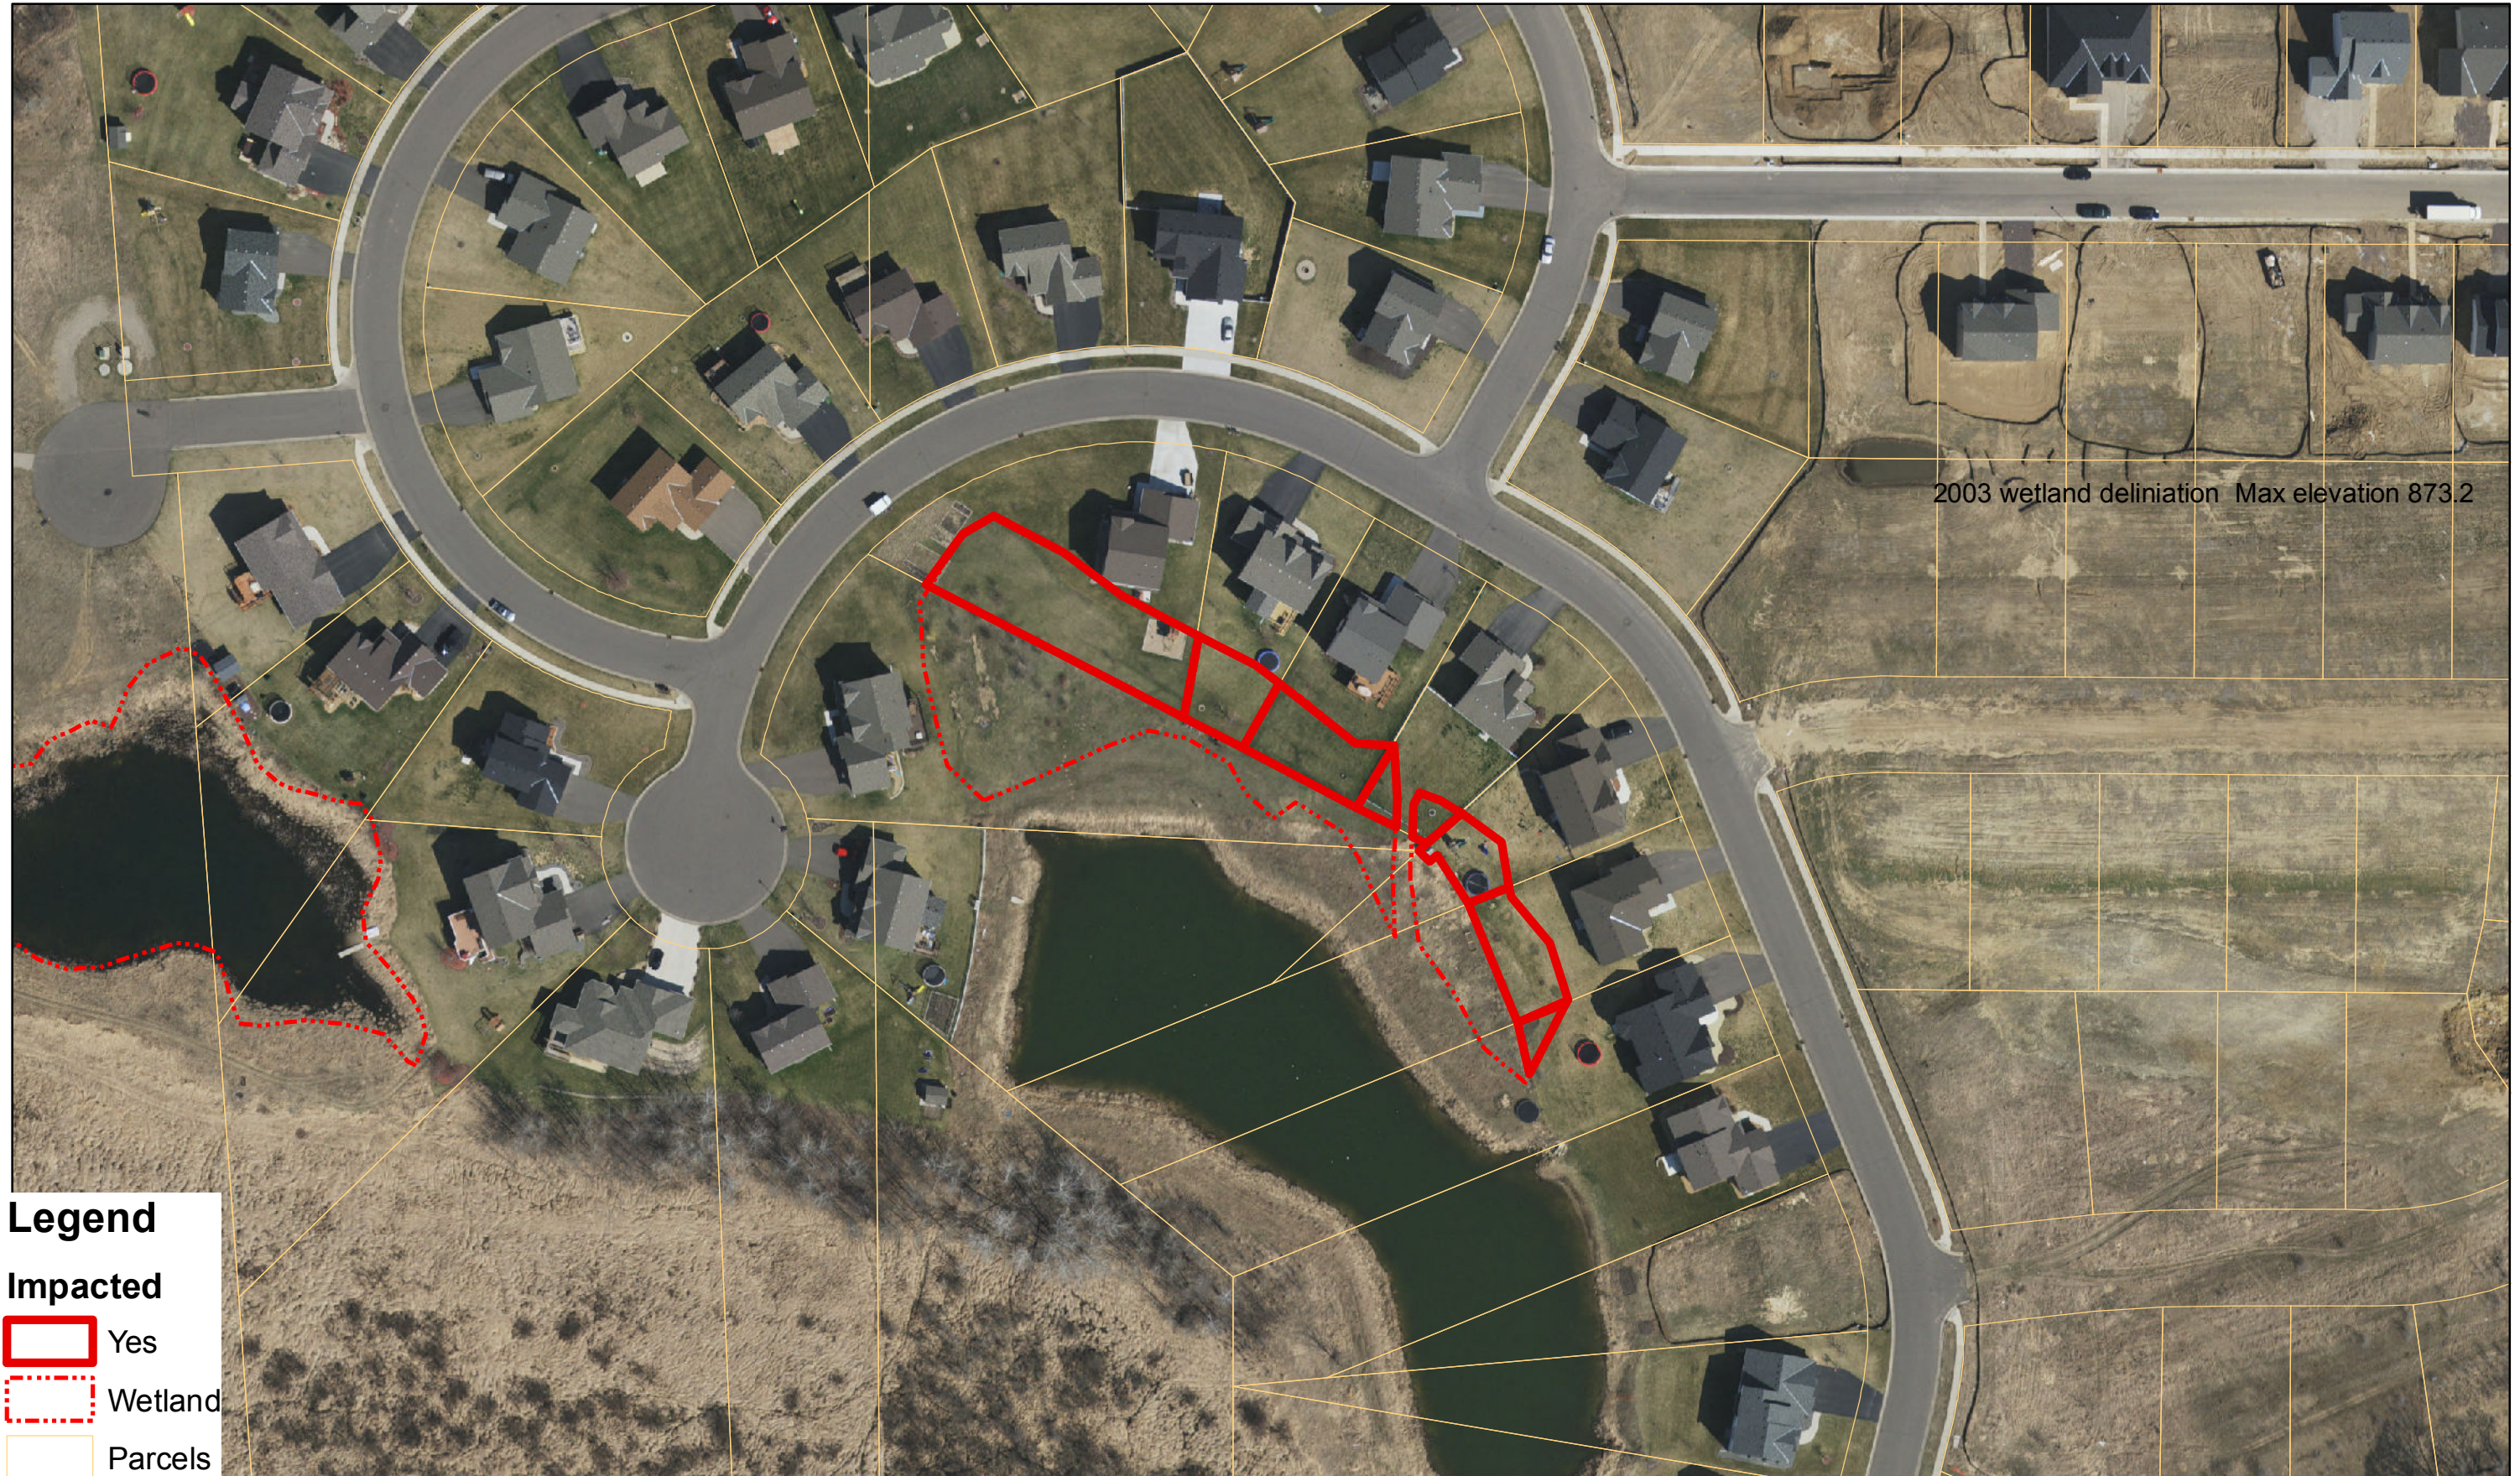

7214 167th Terrace Variance Request

Legend

Impacted

-  Yes
-  Wetland
-  Parcels

2011 Aerial Photo