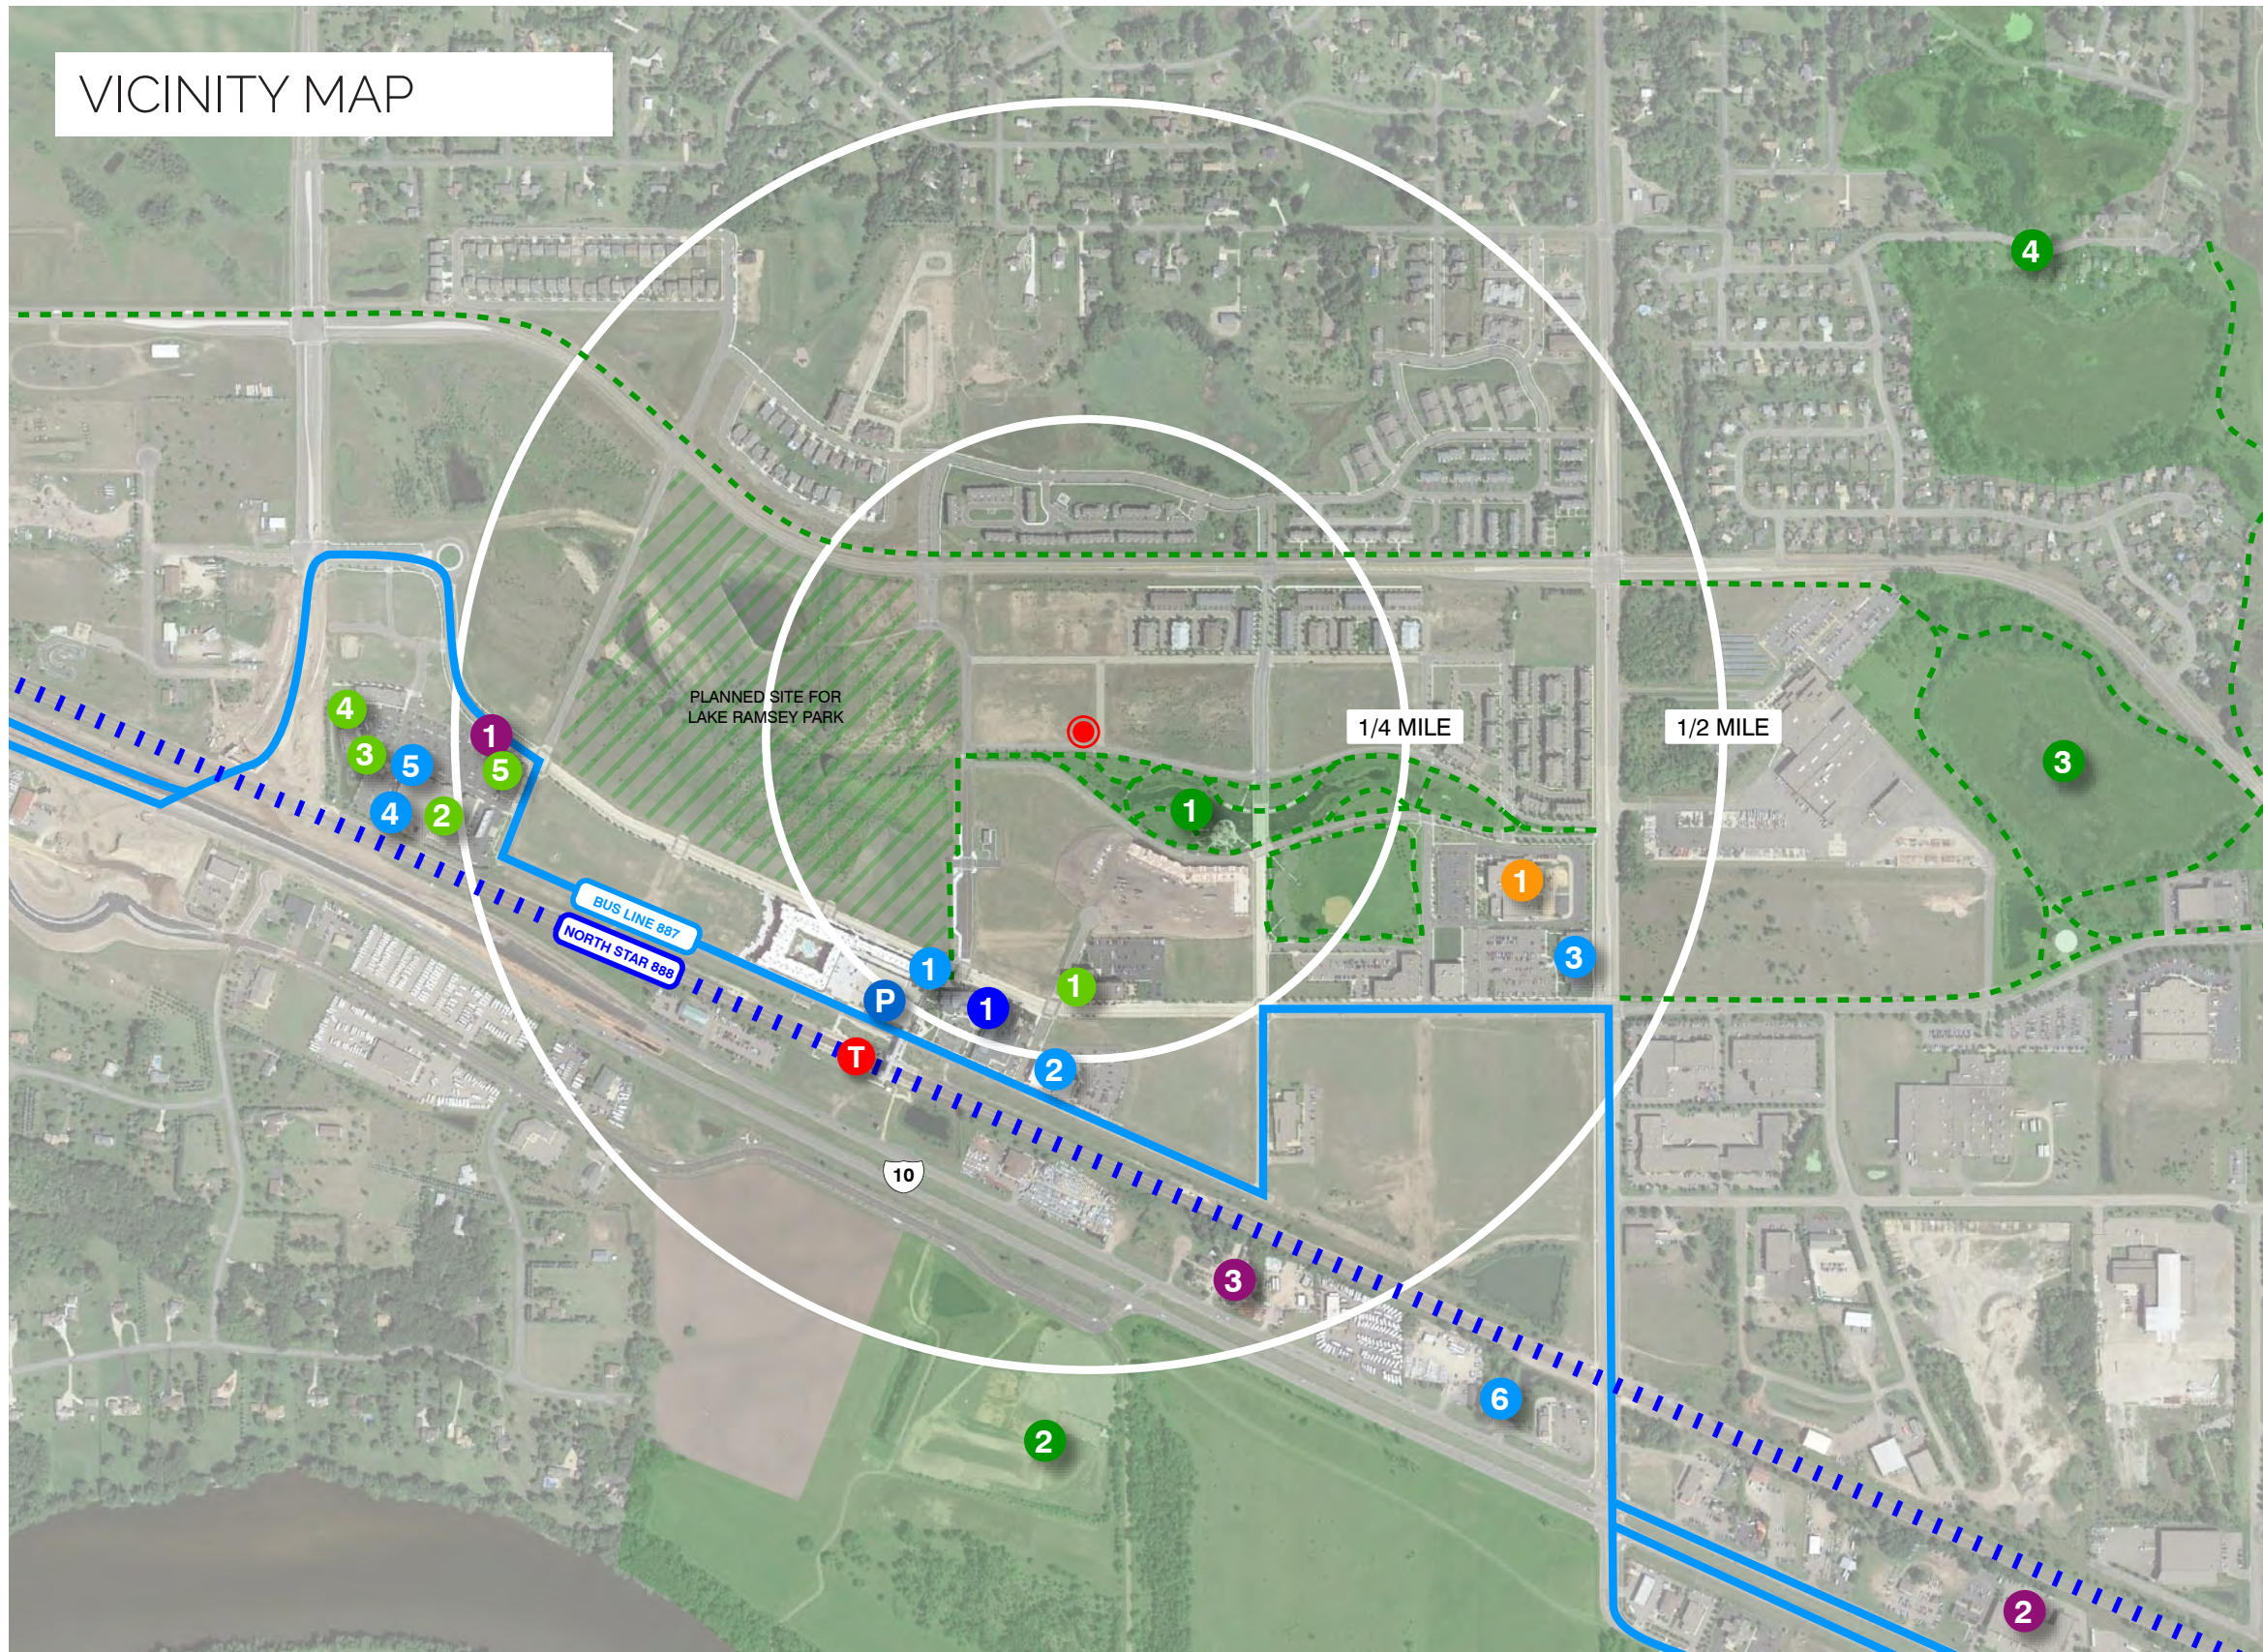

VICINITY MAP

Category	Item	Miles
Transit	1. Veterans Drive & Ramsey Park & Ride	0.55
	2. Ramsey Station & Platform	0.6
Parks	1. The Draw	0.0
	2. Mississippi West Park	0.47
	3. Cottonwood Park	0.8
	4. Pelzer Park	0.9
Education	1. PACT Charter School	0.34
Civic Facilities	1. Ramsey City Fire Departments	0.22
	Ramsey Police Department	0.22
	Anoka County License Bureau	0.22
Clinics	1. Metro Dental Care	0.22
	2. Northwest Metro VA Clinic	0.25
	3. Allina Health Ramsey Clinic	0.41
	4. Barnett Family Dentistry	0.55
	5. Ramsey Eye Clinic	0.55
	6. Pine Ridge Pet Care	0.6
Grocery / Dining	1. The Lunch Box	0.2
	1. Corborn's Super Store	0.5
	2. Subway	0.45
	3. Caribou	0.55
4. Acapulco Restaurant	0.55	
Other	1. Anytime Fitness	0.45
	2. Crossfit Ursa	1.0
	3. Anoka Ramsey Farm & Garden Center	0.44

SUBLEVEL 1

LEVELS 2 - 3

NORTH ELEVATION

SOUTH ELEVATION

EAST ELEVATION

WEST ELEVATION