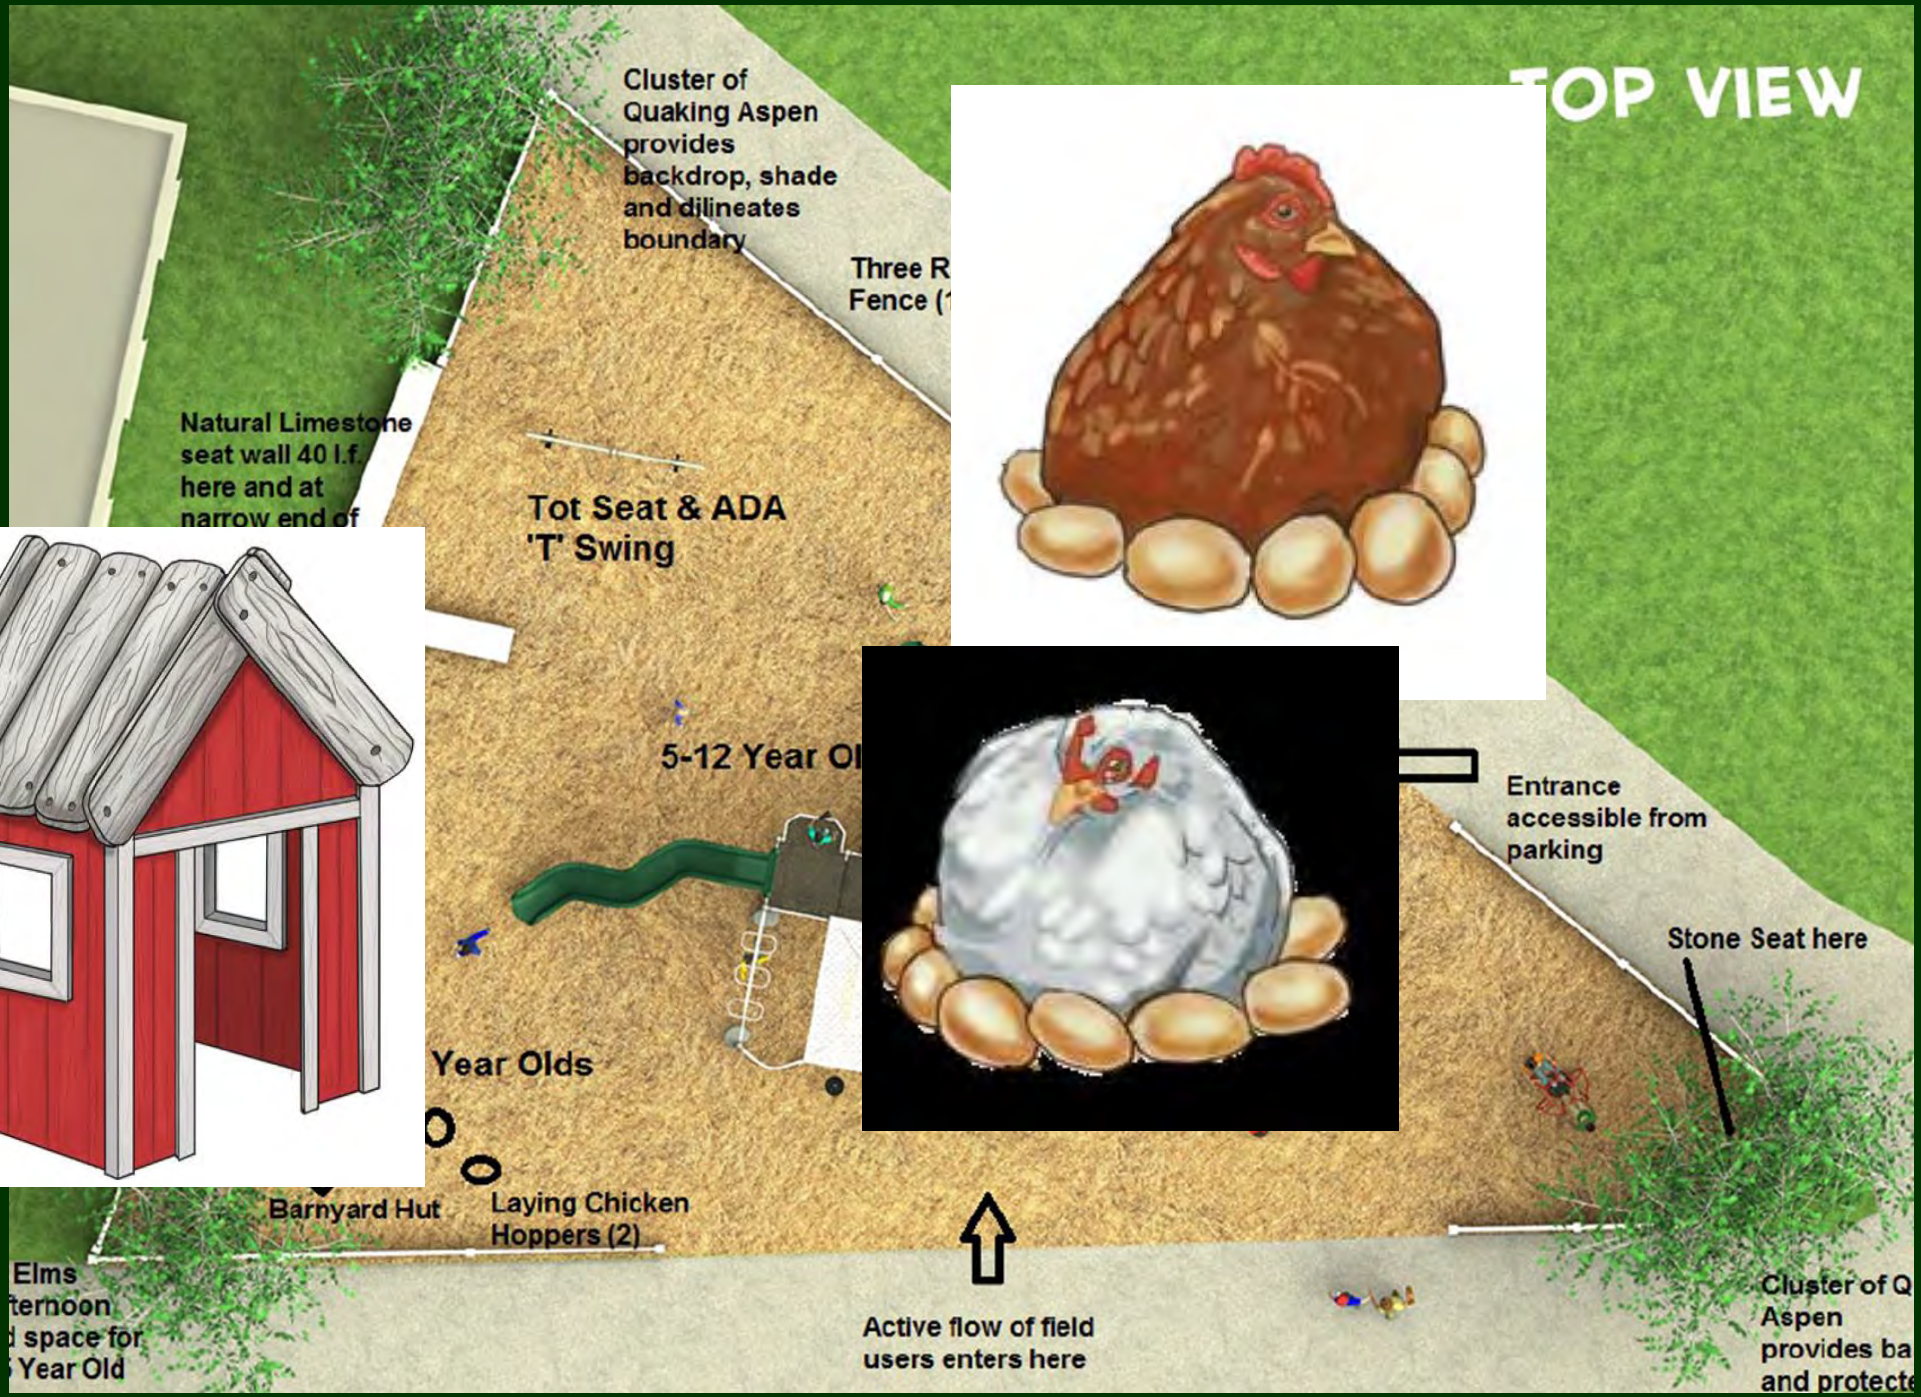

Elms
afternoon
lunch

Cluster of Q Aspen

TOP VIEW

Cluster of Quaking Aspen provides backdrop, shade and delineates boundary

Three Rail Corral Fence (168 l.f.)

Natural Limestone seat wall 40 l.f. here and at narrow end of

Tot Seat & ADA 'T' Swing

5-12 Year Olds

Entrance accessible from parking

Stone Seat here

Year Olds

Barnyard Hut Laying Chicken Hoppers (2)

Active flow of field users enters here

Cluster of Q Aspen provides backdrop and protection

Elms afternoon space for Year Old

TOP VIEW

Cluster of Quaking Aspen provides backdrop, shade and delineates boundary

Three R Fence (1

Natural Limestone seat wall 40 l.f. here and at narrow end of

Tot Seat & ADA 'T' Swing

5-12 Year Old

Entrance accessible from parking

Stone Seat here

Year Olds

Barnyard Hut

Laying Chicken Hoppers (2)

Active flow of field users enters here

Elms afternoon space for Year Old