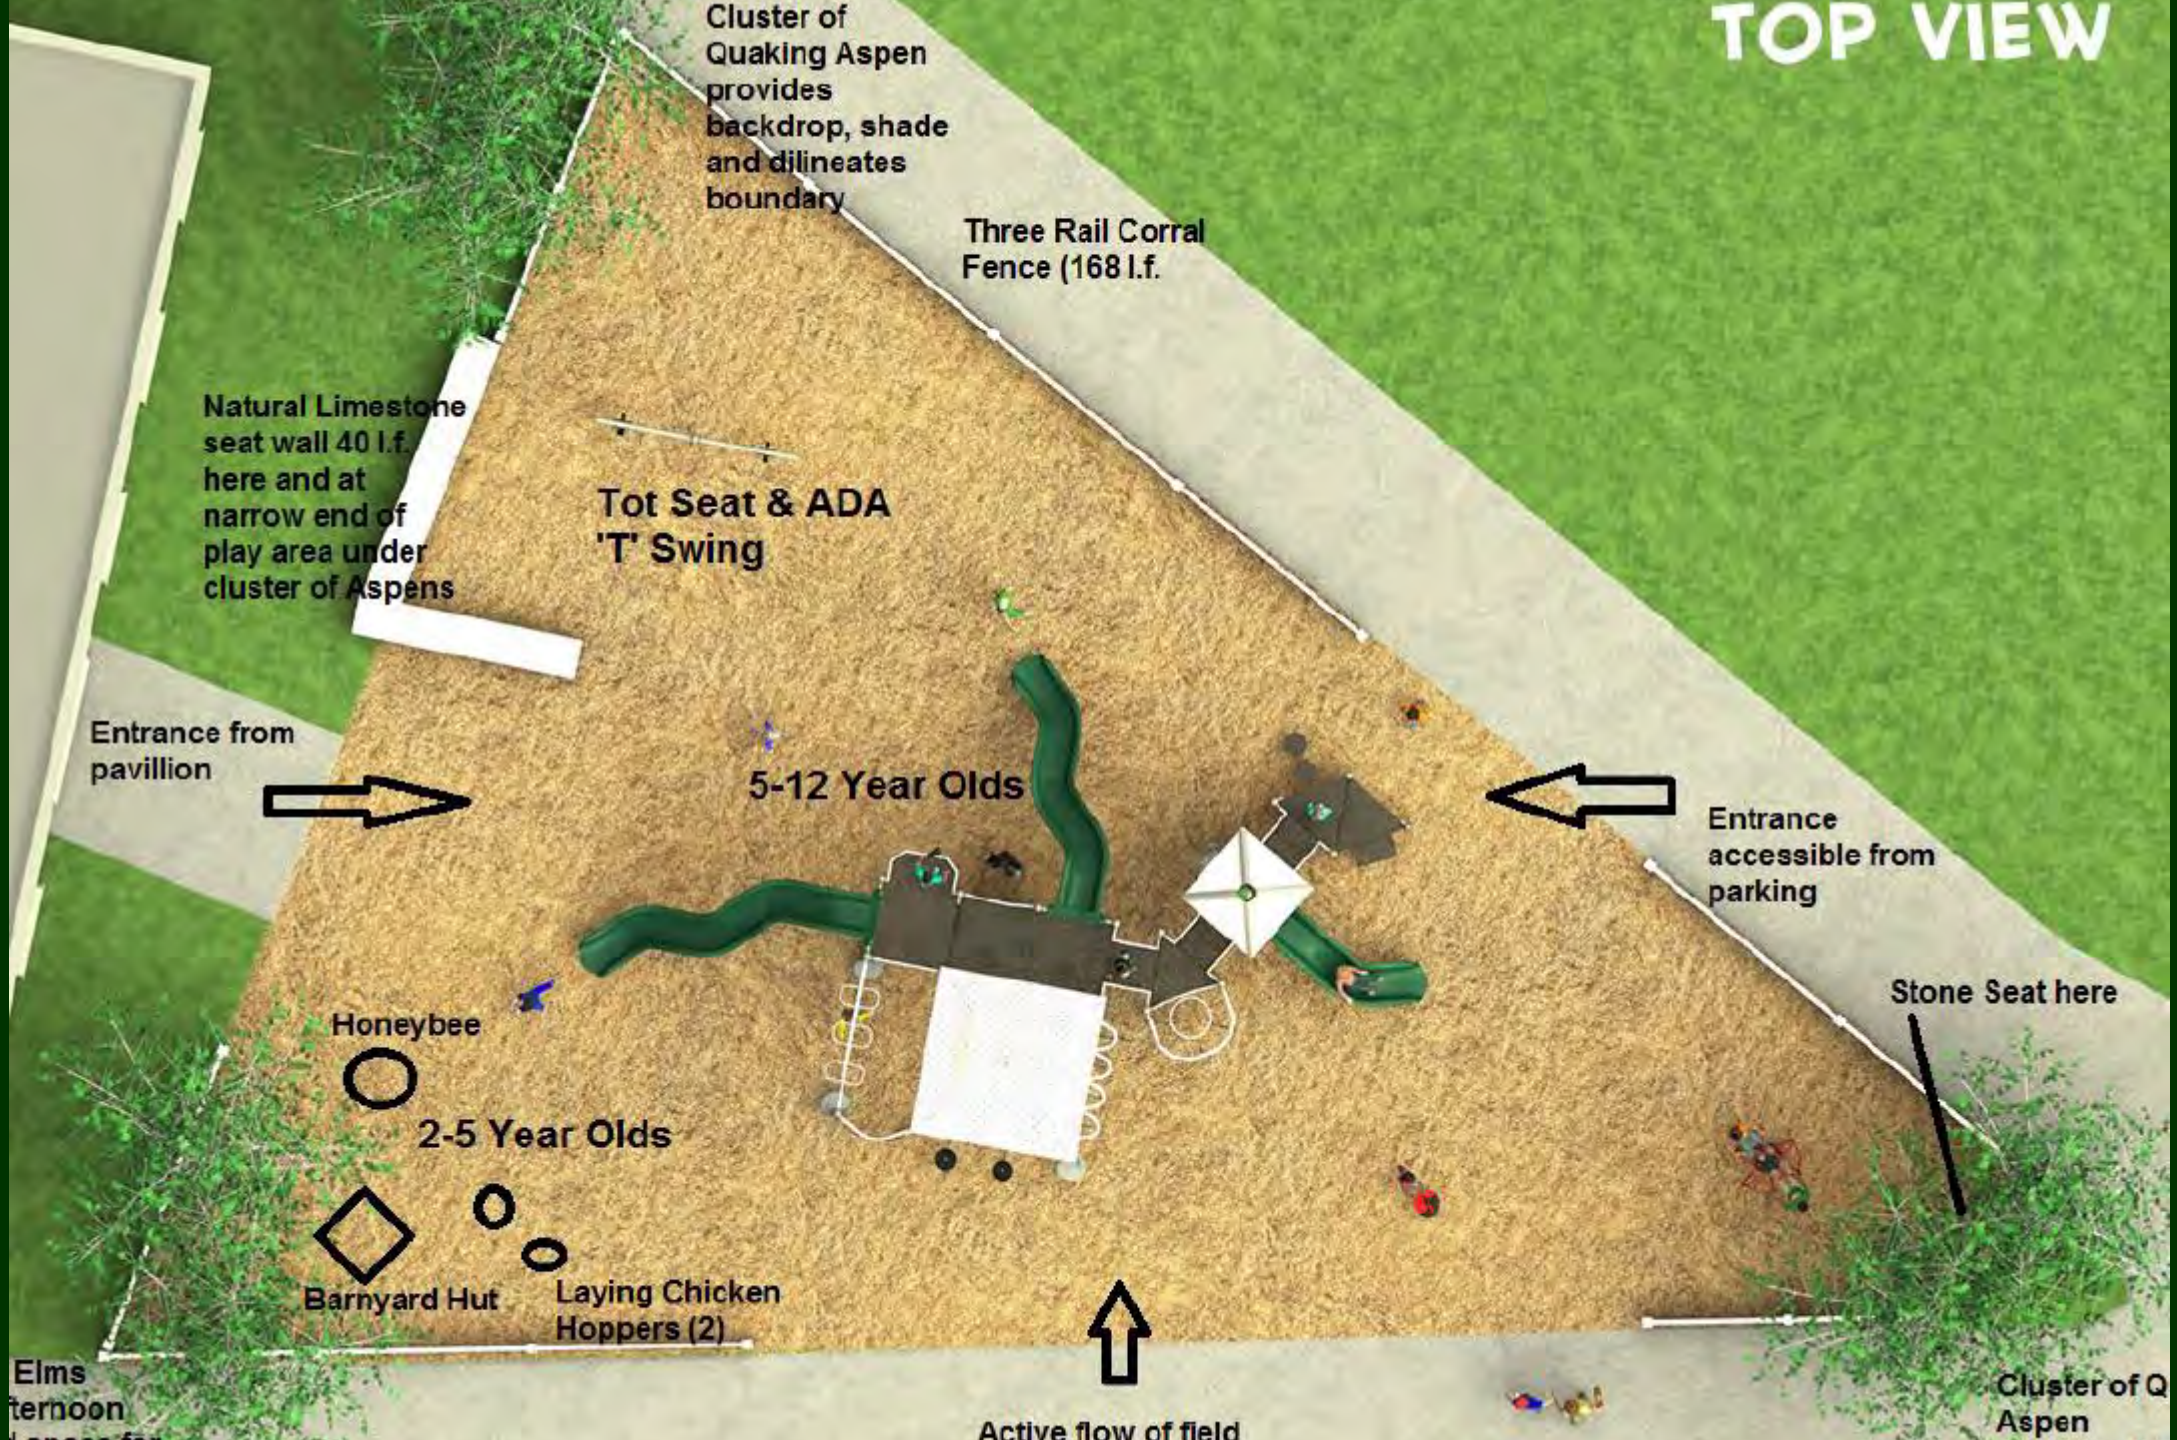

Elmcrest Park Playground and Site Improvements

TOP VIEW

Cluster of Quaking Aspen provides backdrop, shade and delineates boundary

Three Rail Corral Fence (168 l.f.)

Natural Limestone seat wall 40 l.f. here and at narrow end of play area under cluster of Aspens

Tot Seat & ADA 'T' Swing

Entrance from pavillion

5-12 Year Olds

Entrance accessible from parking

Honeybee
2-5 Year Olds

Stone Seat here

Barnyard Hut
Laying Chicken Hoppers (2)

Active flow of field

Tot Seat & ADA 'T' Swing

5-12 Year Olds

Entrance accessible from parking

Stone Seat here

Year Olds

Barnyard Hut Laying Chicken Hoppers (2)

Active flow of field users enters here

Cluster of Q Aspen provides backdrop and protection

Custom Limestone Seat Stones:
Approximately 24 inch tall x 28 inches deep x 60
inch lengths to create 40 linear feet of sea-
wall/seat stone experience at two locations w/in
the play area. Natural tops and bottoms, split
sides including drill hole marks. Set in place to
create a finished 18 inch height seat.