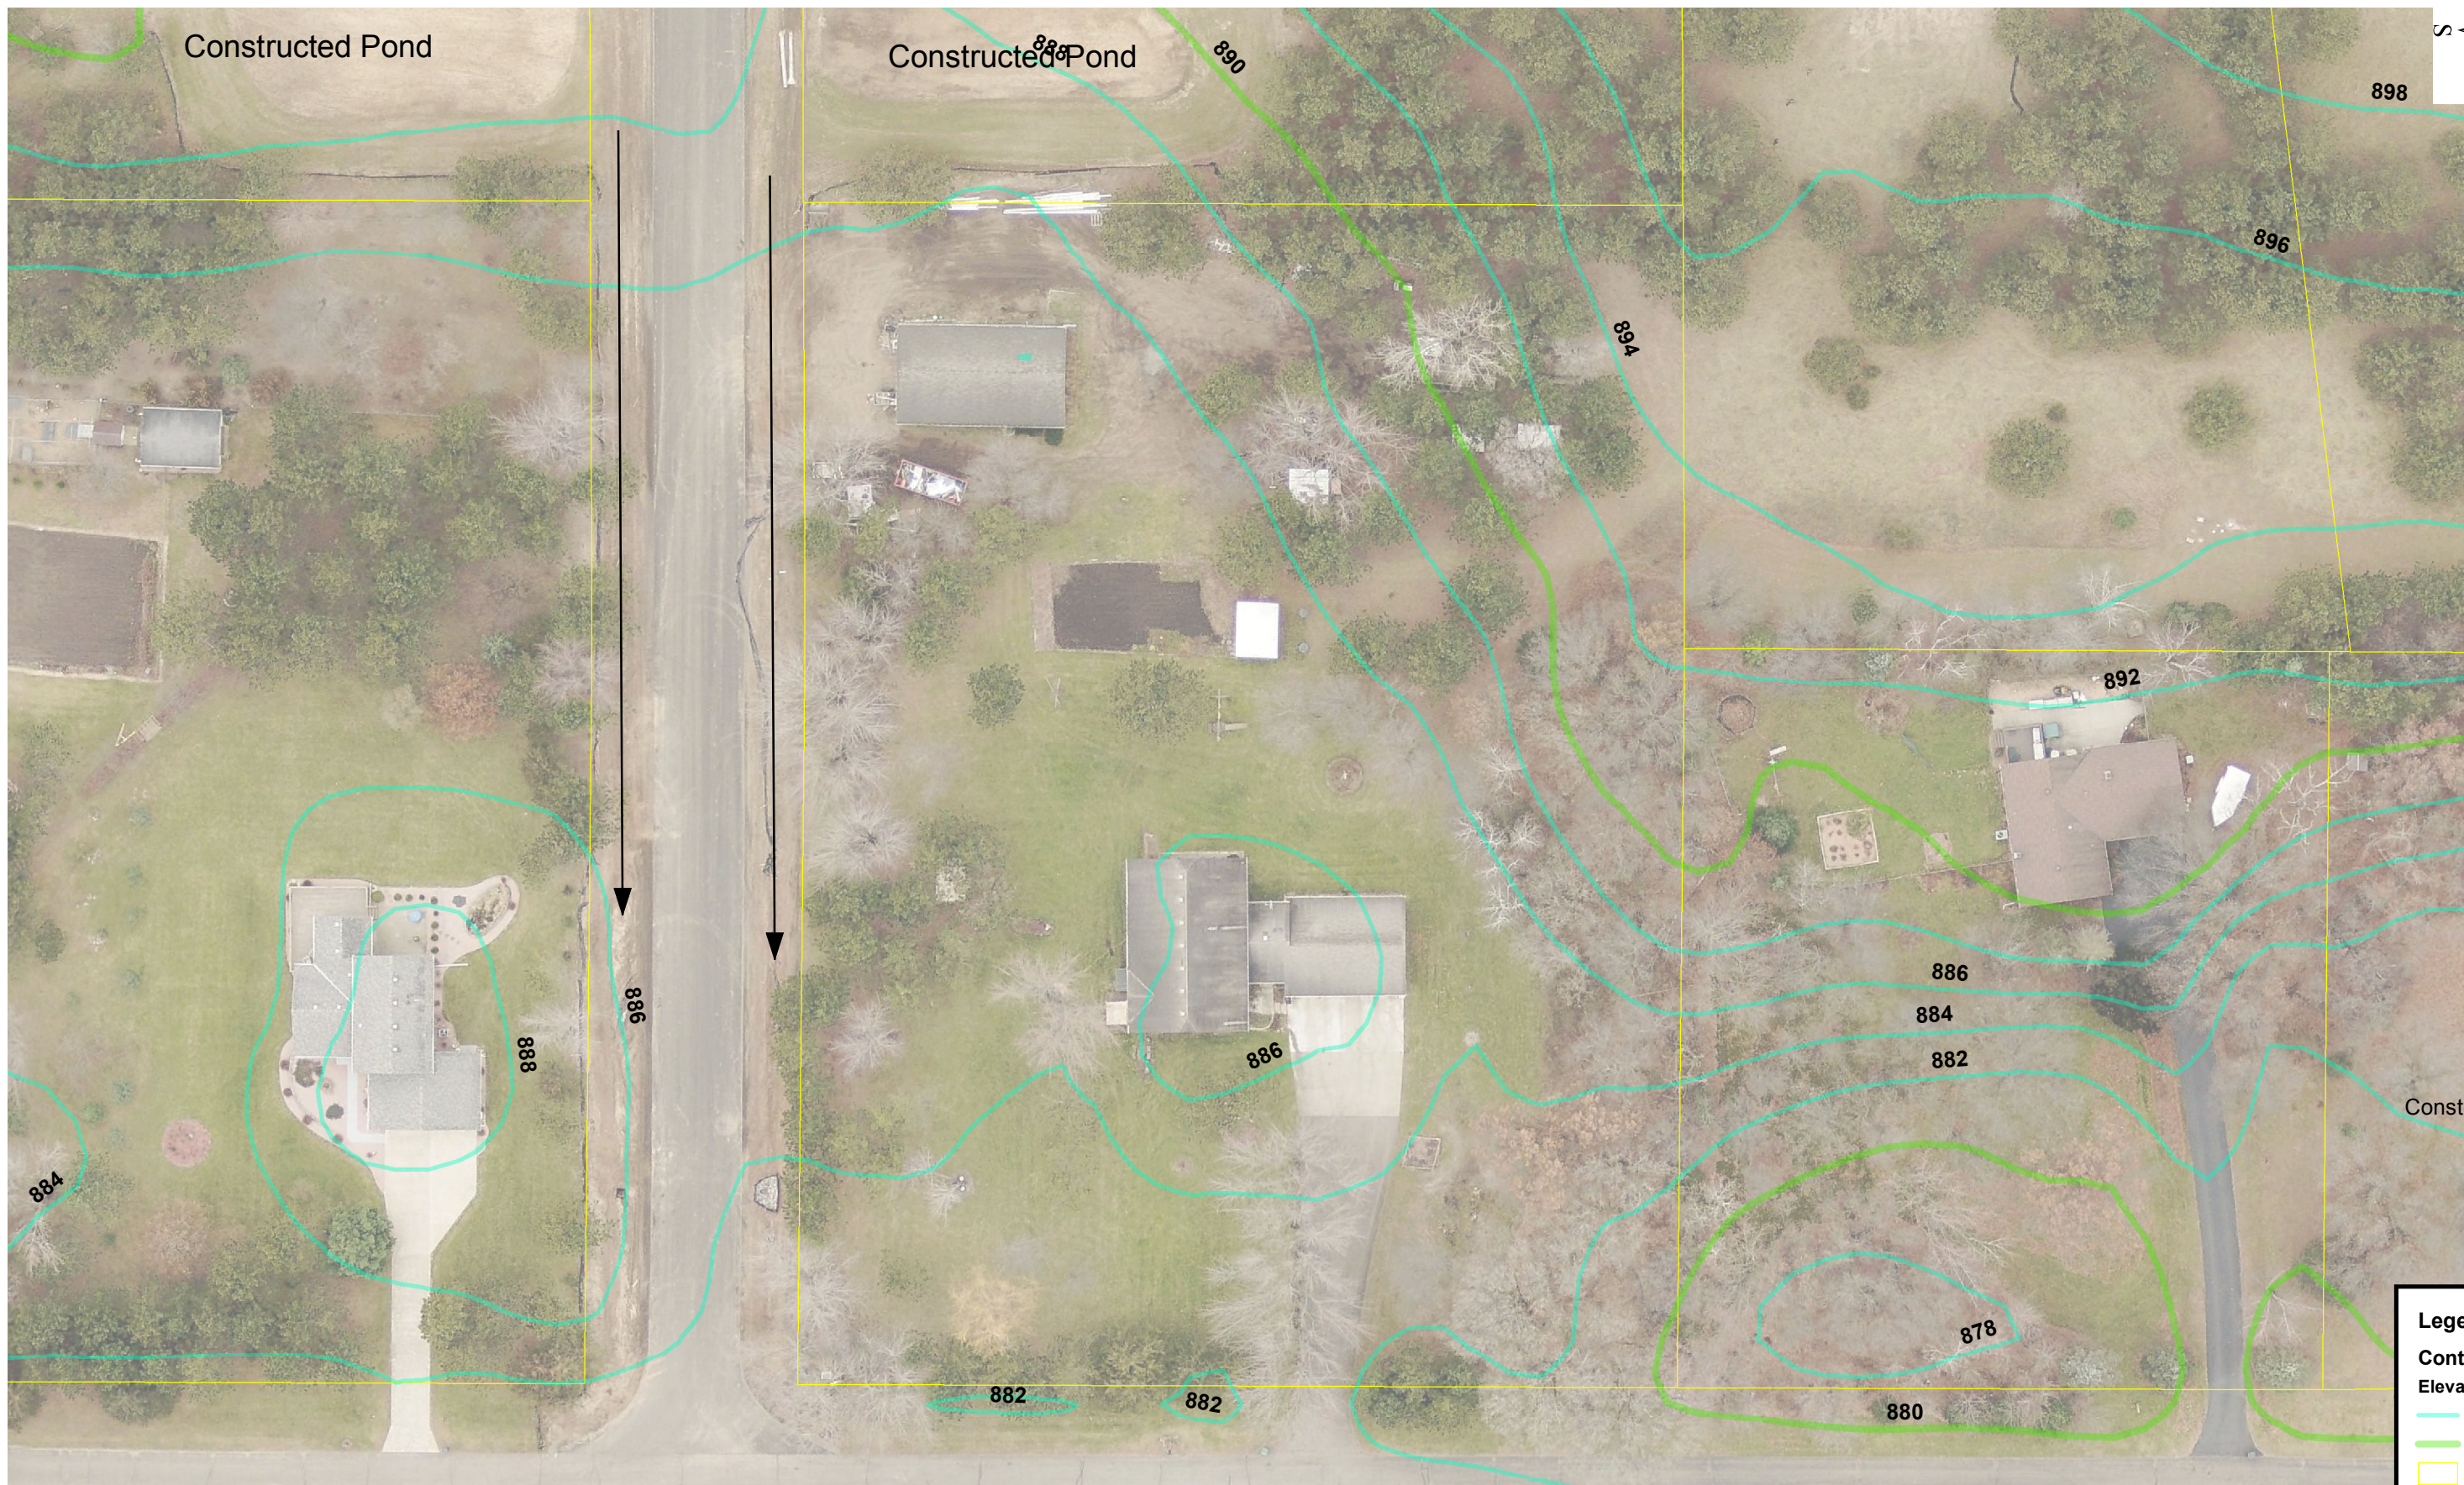

Covenant Meadows Existing Residence Detail Map

Constructed Ditch

Legend

Contours 2011

Elevation

- 2 ft
- 10 ft

Parcels