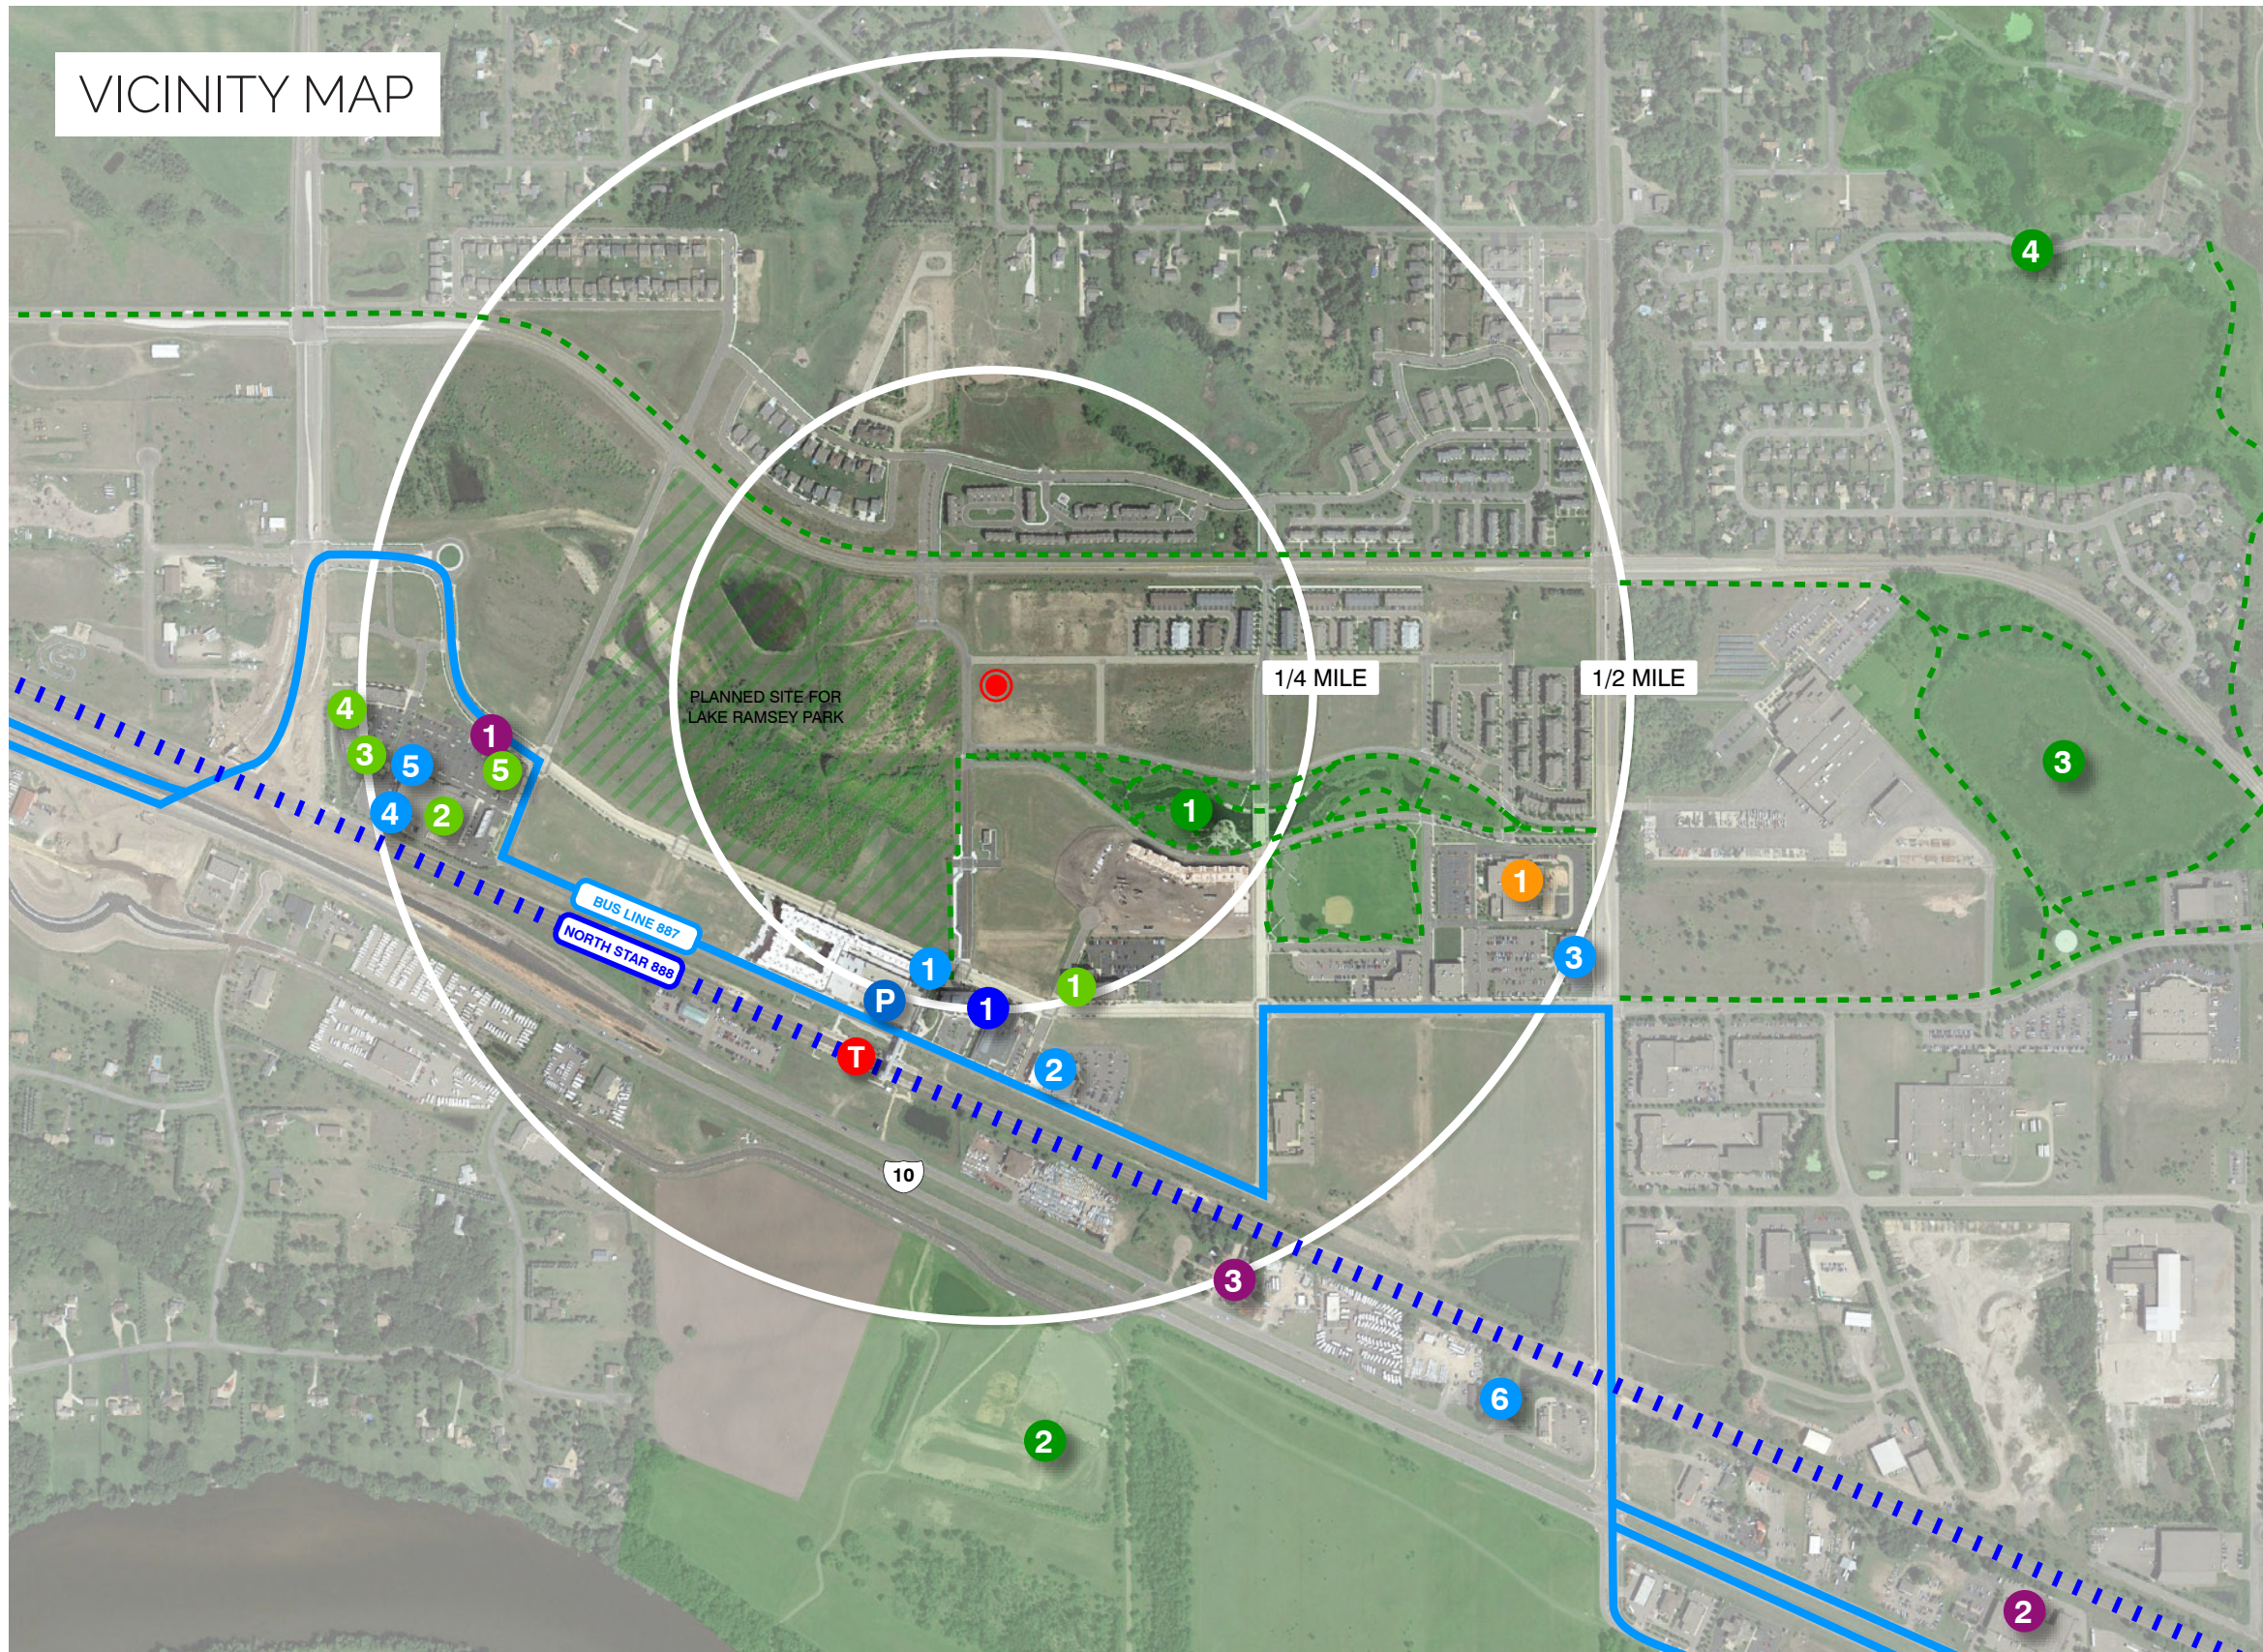

VICINITY MAP

	Miles
P Transit	
1. Veterans Drive & Ramsey Park & Ride.....	0.25
2. Ramsey Station & Platform	0.3
T Parks	
1. The Draw	0.0
2. Mississippi West Park.....	0.55
3. Cottonwood Park.....	0.85
4. Pelzer Park.....	0.9
Orange Circle Education	
1. PACT Charter School.....	0.45
Blue Circle Civic Facilities	
1. Ramsey City Fire Department	0.26
Ramsey Police Department	0.26
Anoka County License Bureau.....	0.26
Light Blue Circle Clinics	
1. Metro Dental Care	0.23
2. Northwest Metro VA Clinic.....	0.32
3. Allina Health Ramsey Clinic.....	0.52
4. Barnett Family Dentistry	0.48
5. Ramsey Eye Clinic.....	0.46
6. Pine Ridge Pet Care	0.69
Light Green Circle Grocery / Dining	
1. The Lunch Box.....	0.25
2. Corborn's Super Store.....	0.42
3. Subway	0.49
4. Caribou.....	0.48
5. Acapulco Restaurant.....	0.37
Purple Circle Other	
1. Anytime Fitness	0.37
2. YorFit.....	1.1
3. Anoka Ramsey Farm & Garden Center.....	0.51

SUBLEVEL 1

LEVEL 2 - 4

NORTH ELEVATION

SOUTH ELEVATION

EAST ELEVATION

WEST ELEVATION