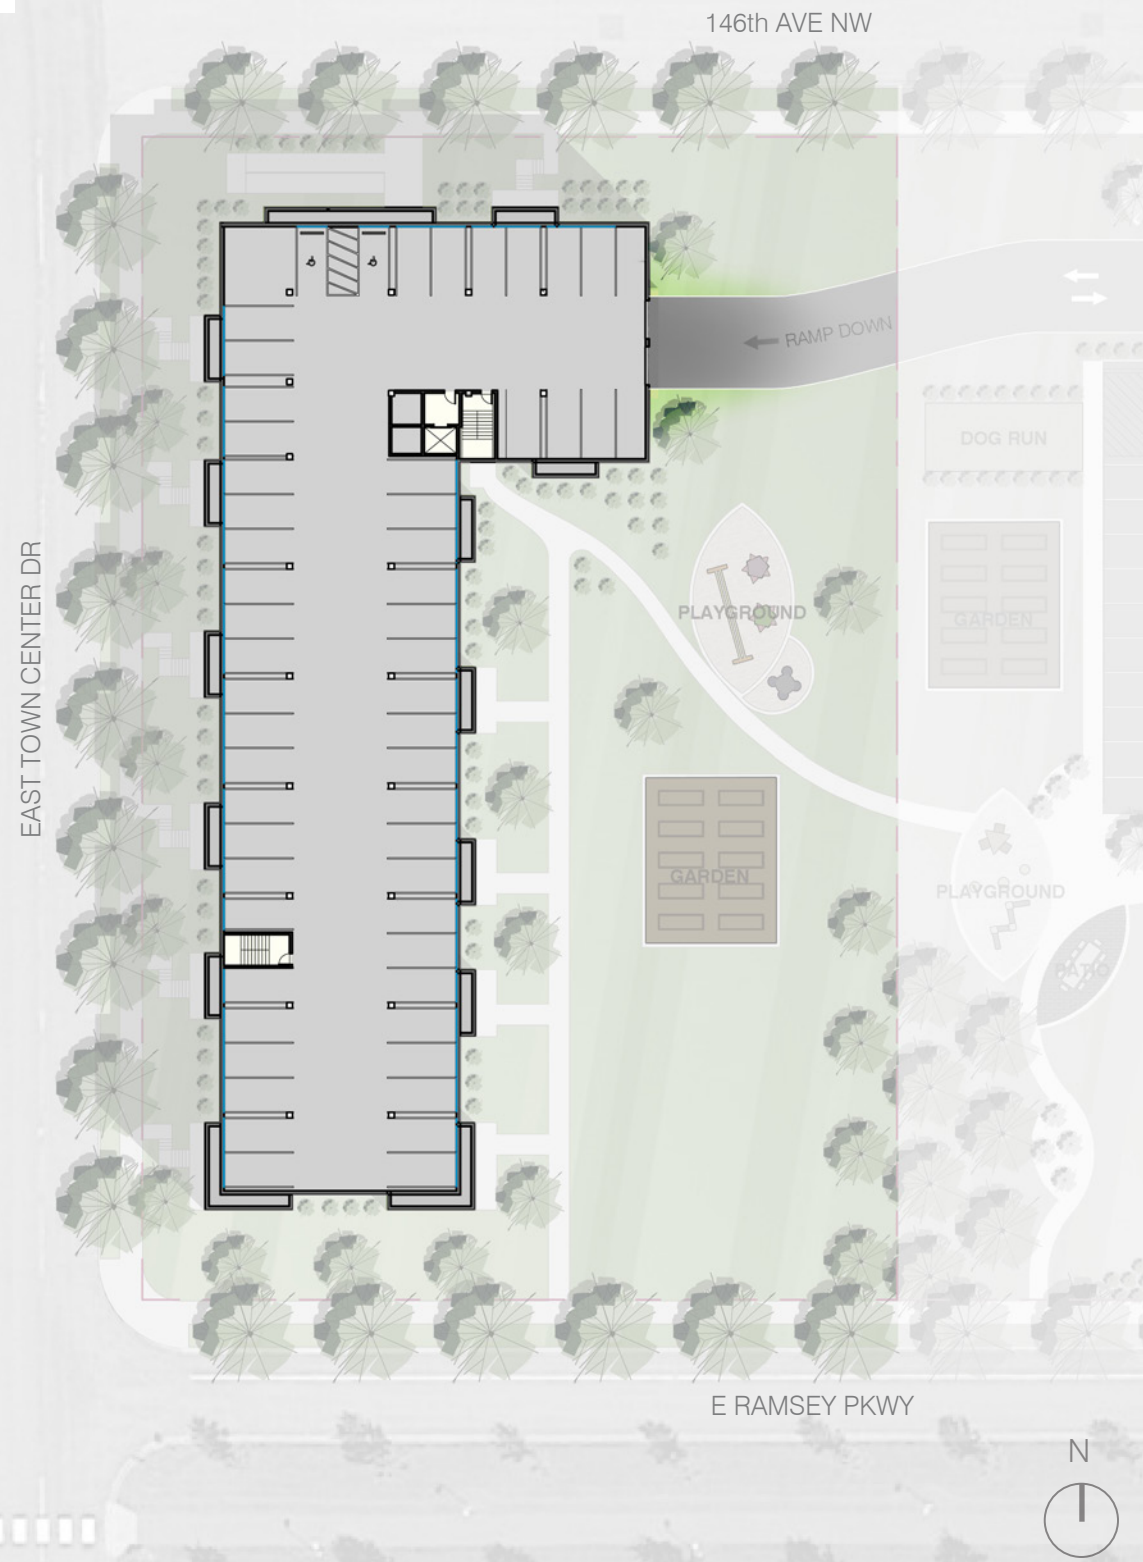

VICINITY MAP

	Miles
P Transit	
1. Veterans Drive & Ramsey Park & Ride.....	0.25
2. Ramsey Station & Platform	0.3
T Parks	
1. The Draw	0.0
2. Mississippi West Park.....	0.55
3. Cottonwood Park.....	0.85
4. Pelzer Park.....	0.9
Orange Circle Education	
1. PACT Charter School.....	0.45
Blue Circle Civic Facilities	
1. Ramsey City Fire Department	0.26
Ramsey Police Department	0.26
Anoka County License Bureau.....	0.26
Light Blue Circle Clinics	
1. Metro Dental Care	0.23
2. Northwest Metro VA Clinic.....	0.32
3. Allina Health Ramsey Clinic.....	0.52
4. Barnett Family Dentistry	0.48
5. Ramsey Eye Clinic.....	0.46
6. Pine Ridge Pet Care	0.69
Light Green Circle Grocery / Dining	
1. The Lunch Box.....	0.25
2. Corborn's Super Store.....	0.42
3. Subway	0.49
4. Caribou.....	0.48
5. Acapulco Restaurant.....	0.37
Purple Circle Other	
1. Anytime Fitness	0.37
2. YorFit.....	1.1
3. Anoka Ramsey Farm & Garden Center.....	0.51

SUBLEVEL 1

LEVEL 2 - 4

NORTH ELEVATION

SOUTH ELEVATION

EAST ELEVATION

WEST ELEVATION