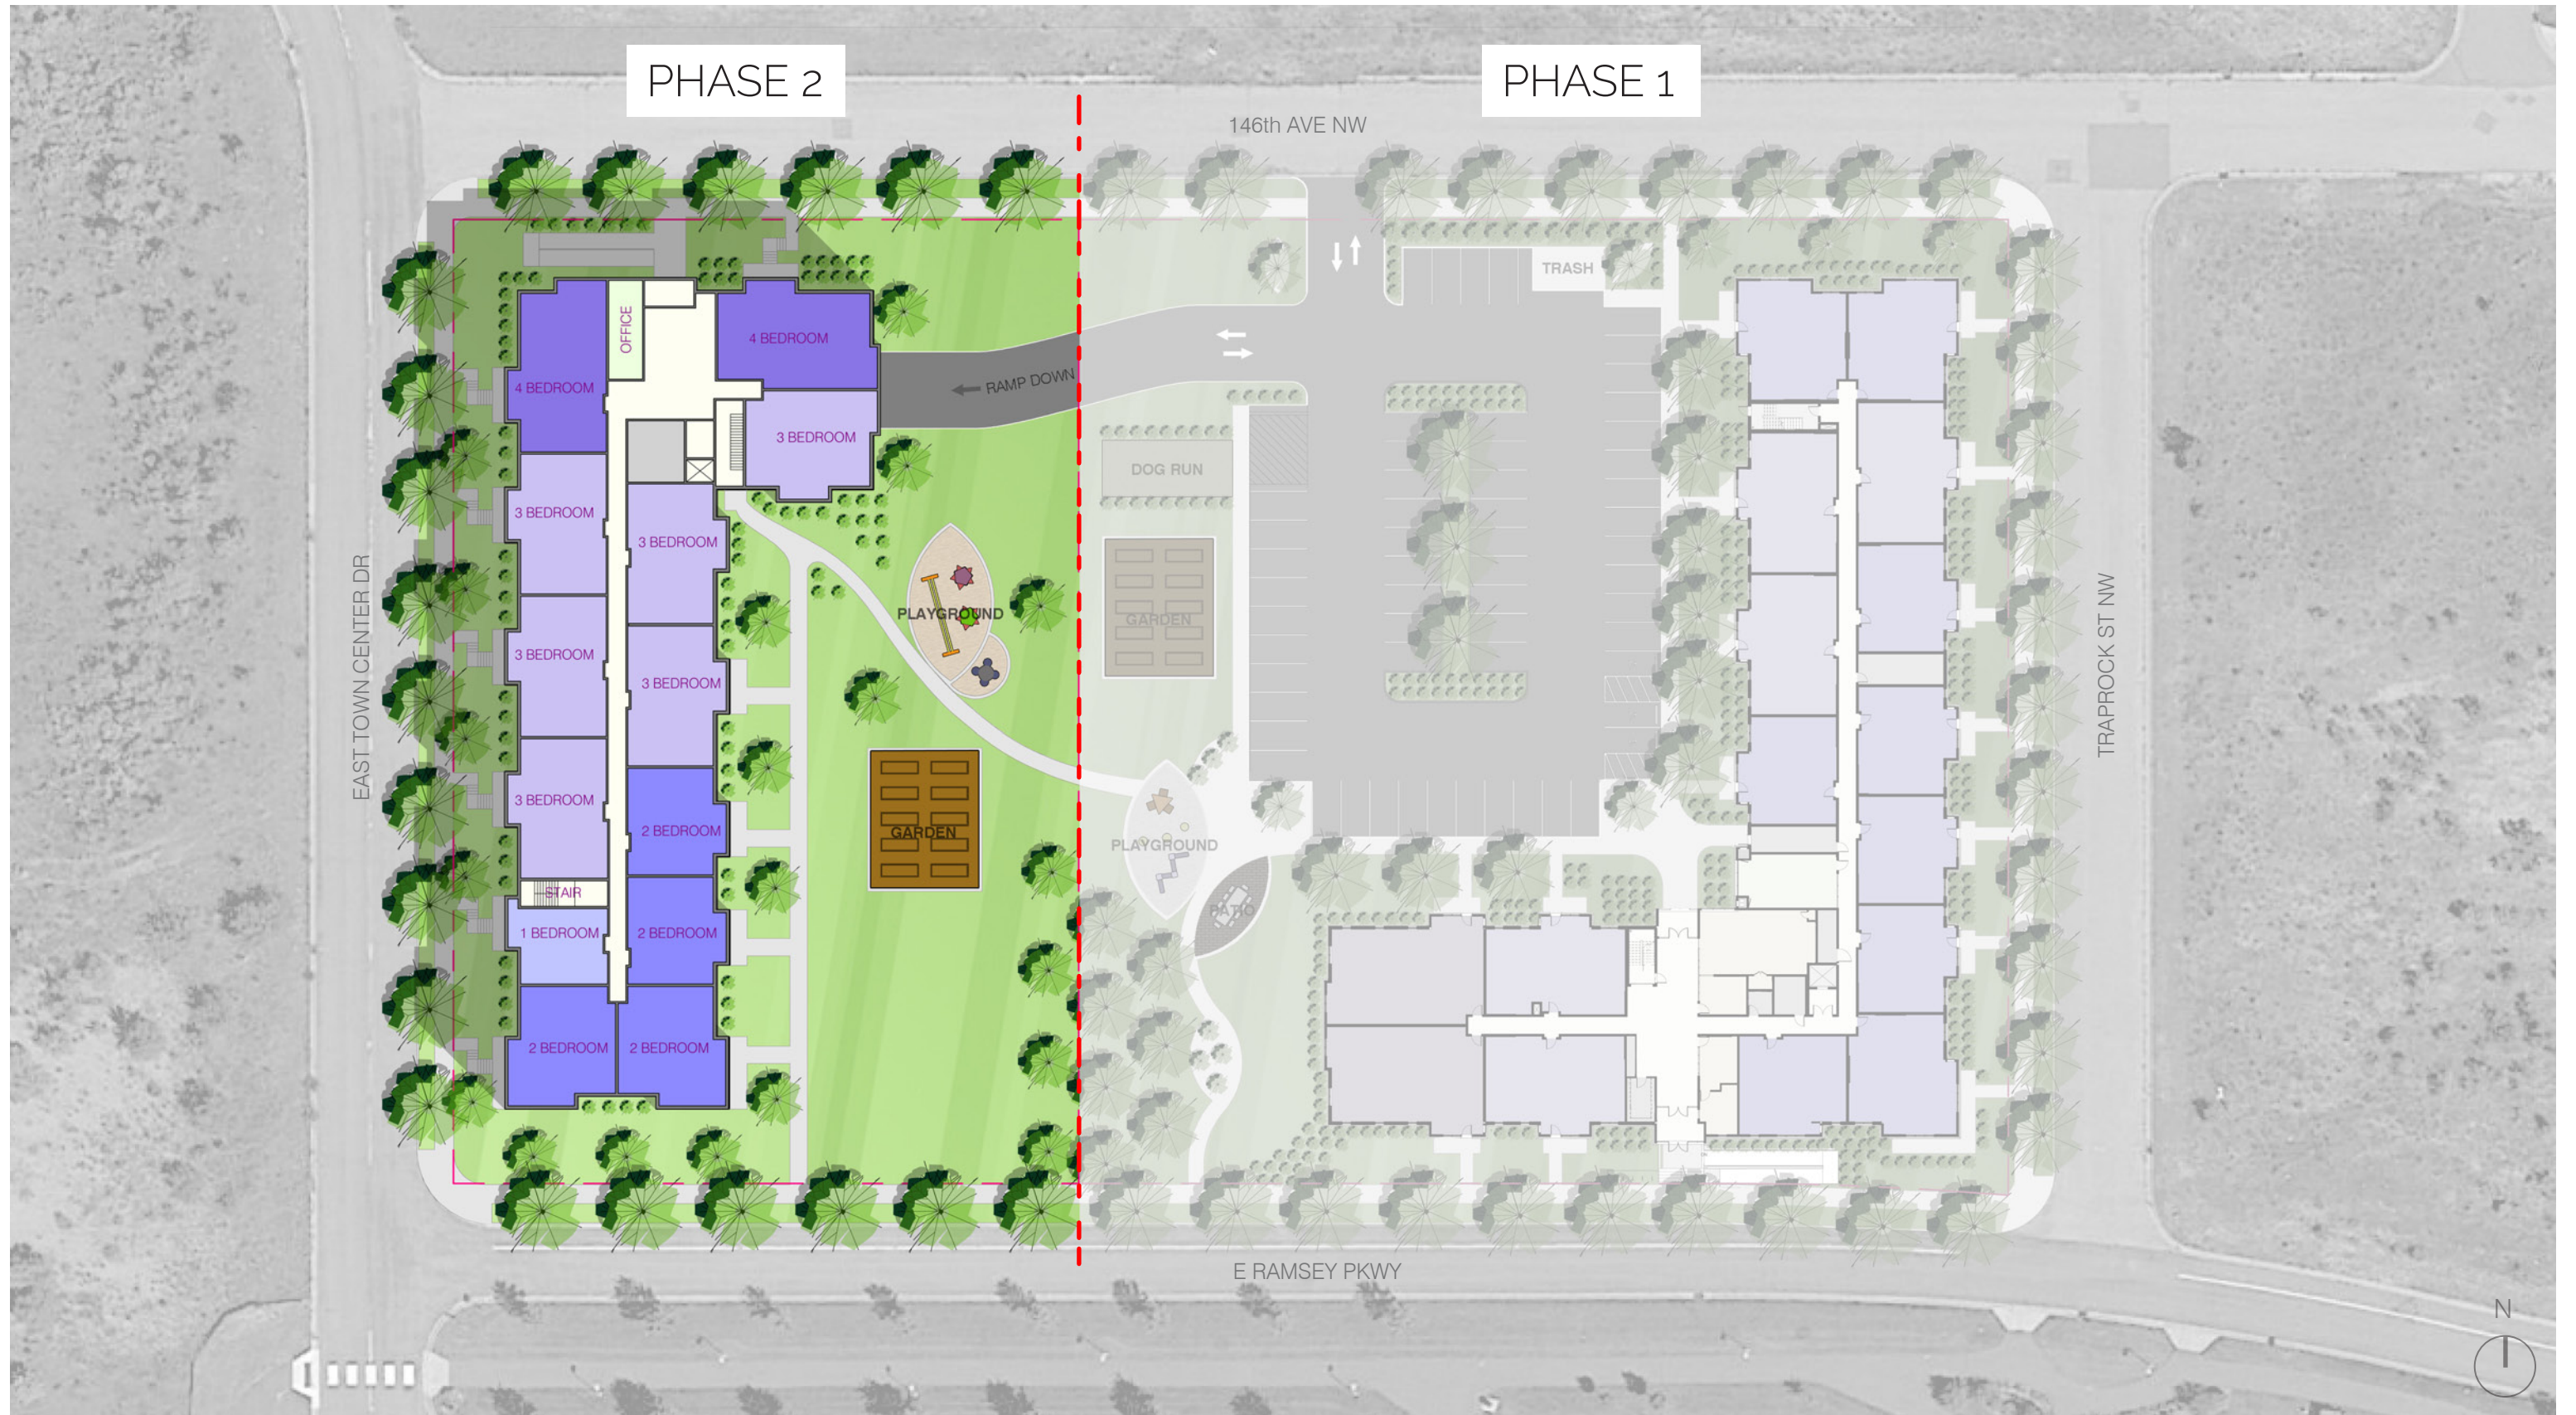

VICINITY MAP

	Miles
P Transit	
1. Veterans Drive & Ramsey Park & Ride.....	0.25
2. Ramsey Station & Platform	0.3
T Parks	
1. The Draw	0.0
2. Mississippi West Park.....	0.55
3. Cottonwood Park.....	0.85
4. Pelzer Park.....	0.9
Orange Circle Education	
1. PACT Charter School.....	0.45
Blue Circle Civic Facilities	
1. Ramsey City Fire Department	0.26
Ramsey Police Department	0.26
Anoka County License Bureau.....	0.26
Light Blue Circle Clinics	
1. Metro Dental Care	0.23
2. Northwest Metro VA Clinic.....	0.32
3. Allina Health Ramsey Clinic.....	0.52
4. Barnett Family Dentistry	0.48
5. Ramsey Eye Clinic.....	0.46
6. Pine Ridge Pet Care	0.69
Light Green Circle Grocery / Dining	
1. The Lunch Box.....	0.25
2. Corborn's Super Store.....	0.42
3. Subway	0.49
4. Caribou.....	0.48
5. Acapulco Restaurant.....	0.37
Purple Circle Other	
1. Anytime Fitness	0.37
2. YorFit.....	1.1
3. Anoka Ramsey Farm & Garden Center.....	0.51

SUBLEVEL 1

LEVEL 2 - 4

NORTH ELEVATION

SOUTH ELEVATION

EAST ELEVATION

WEST ELEVATION