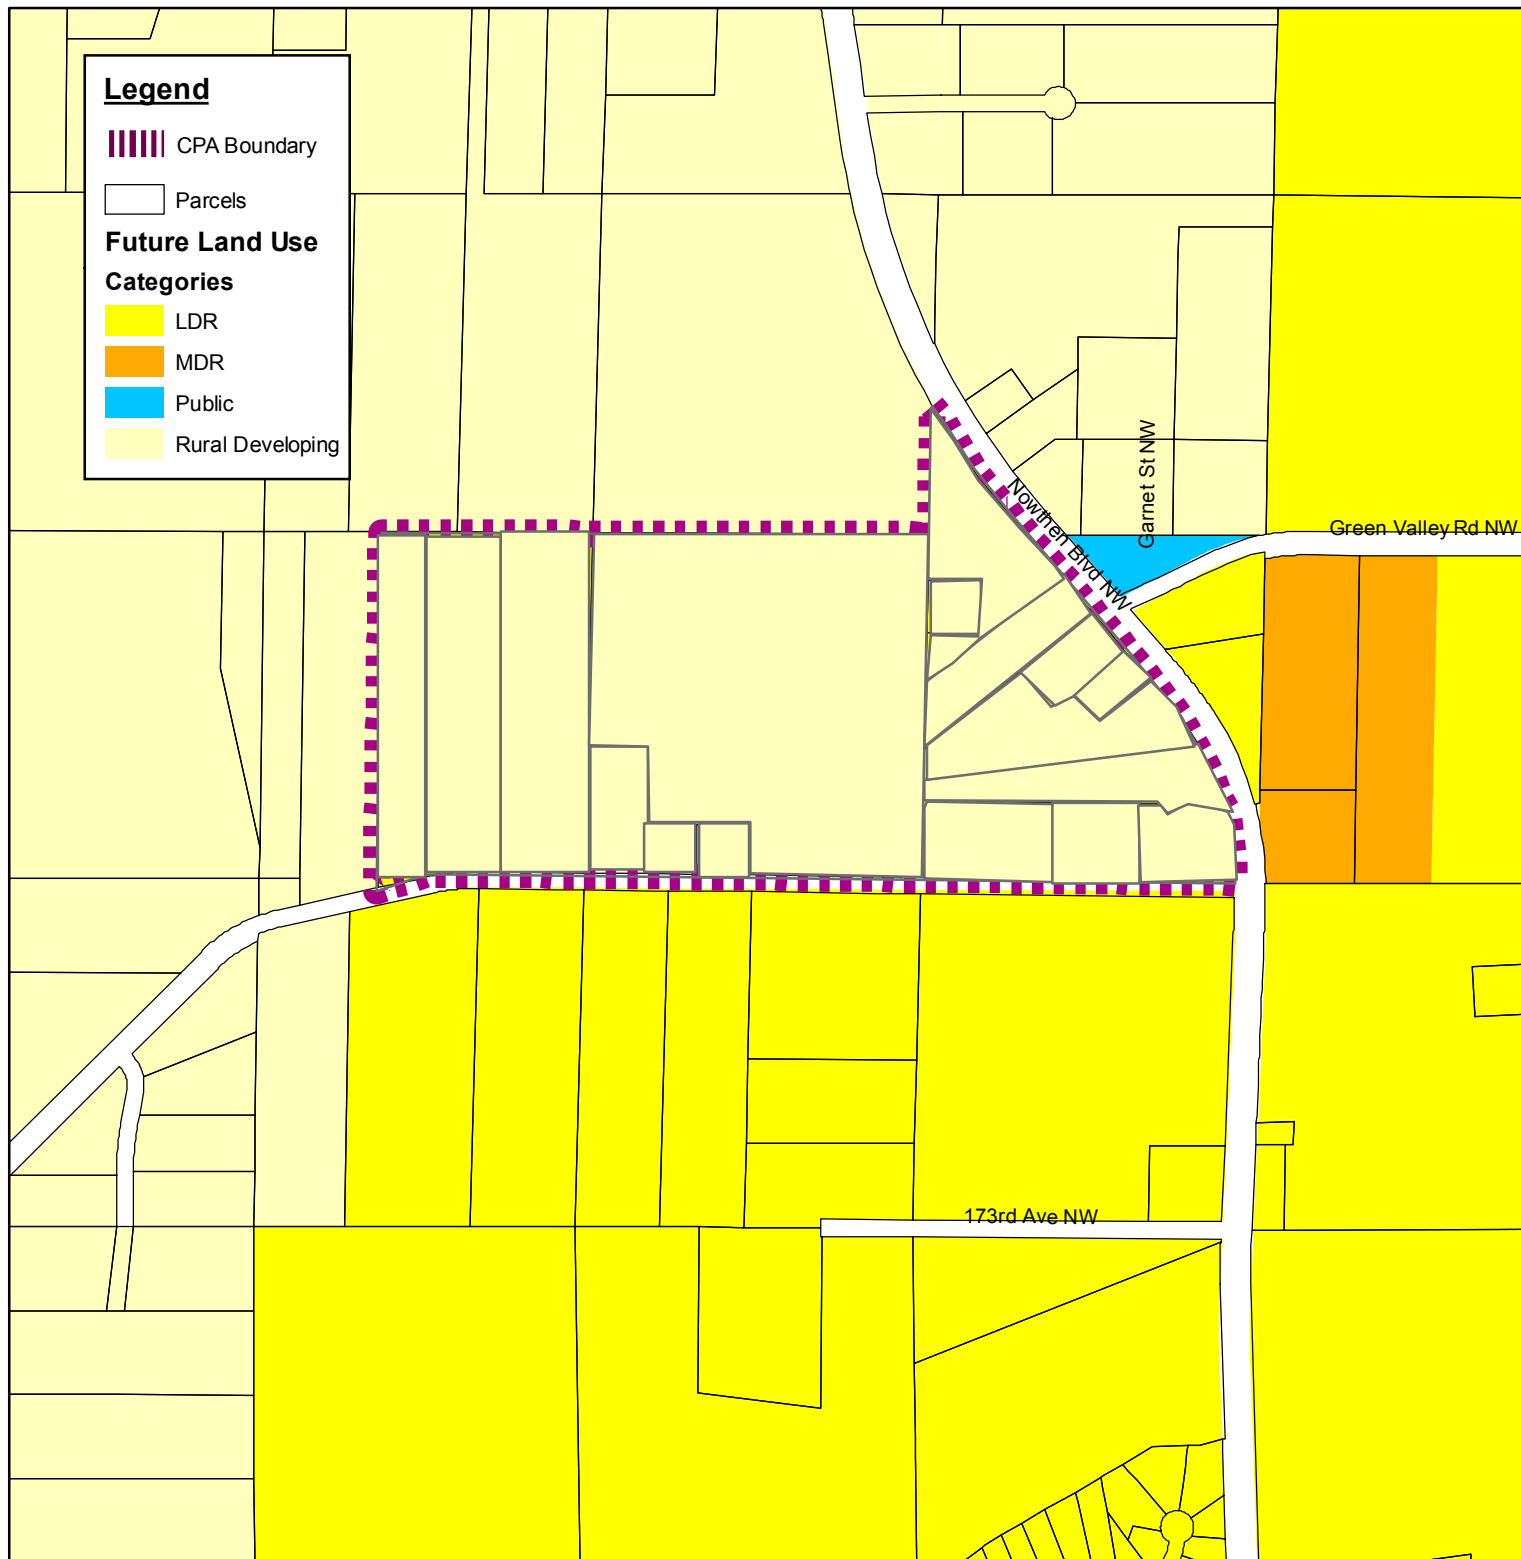

Post-Amendment Future Land Use Map

Pre-Amendment Future Land Use Map

Lavern Estates Comprehensive Plan Amendment

Land Use Category	Pre-Amendment acres	Post-Amendment Acres
Rural Developing	0	92.78
Low Density Residential	92.78	0