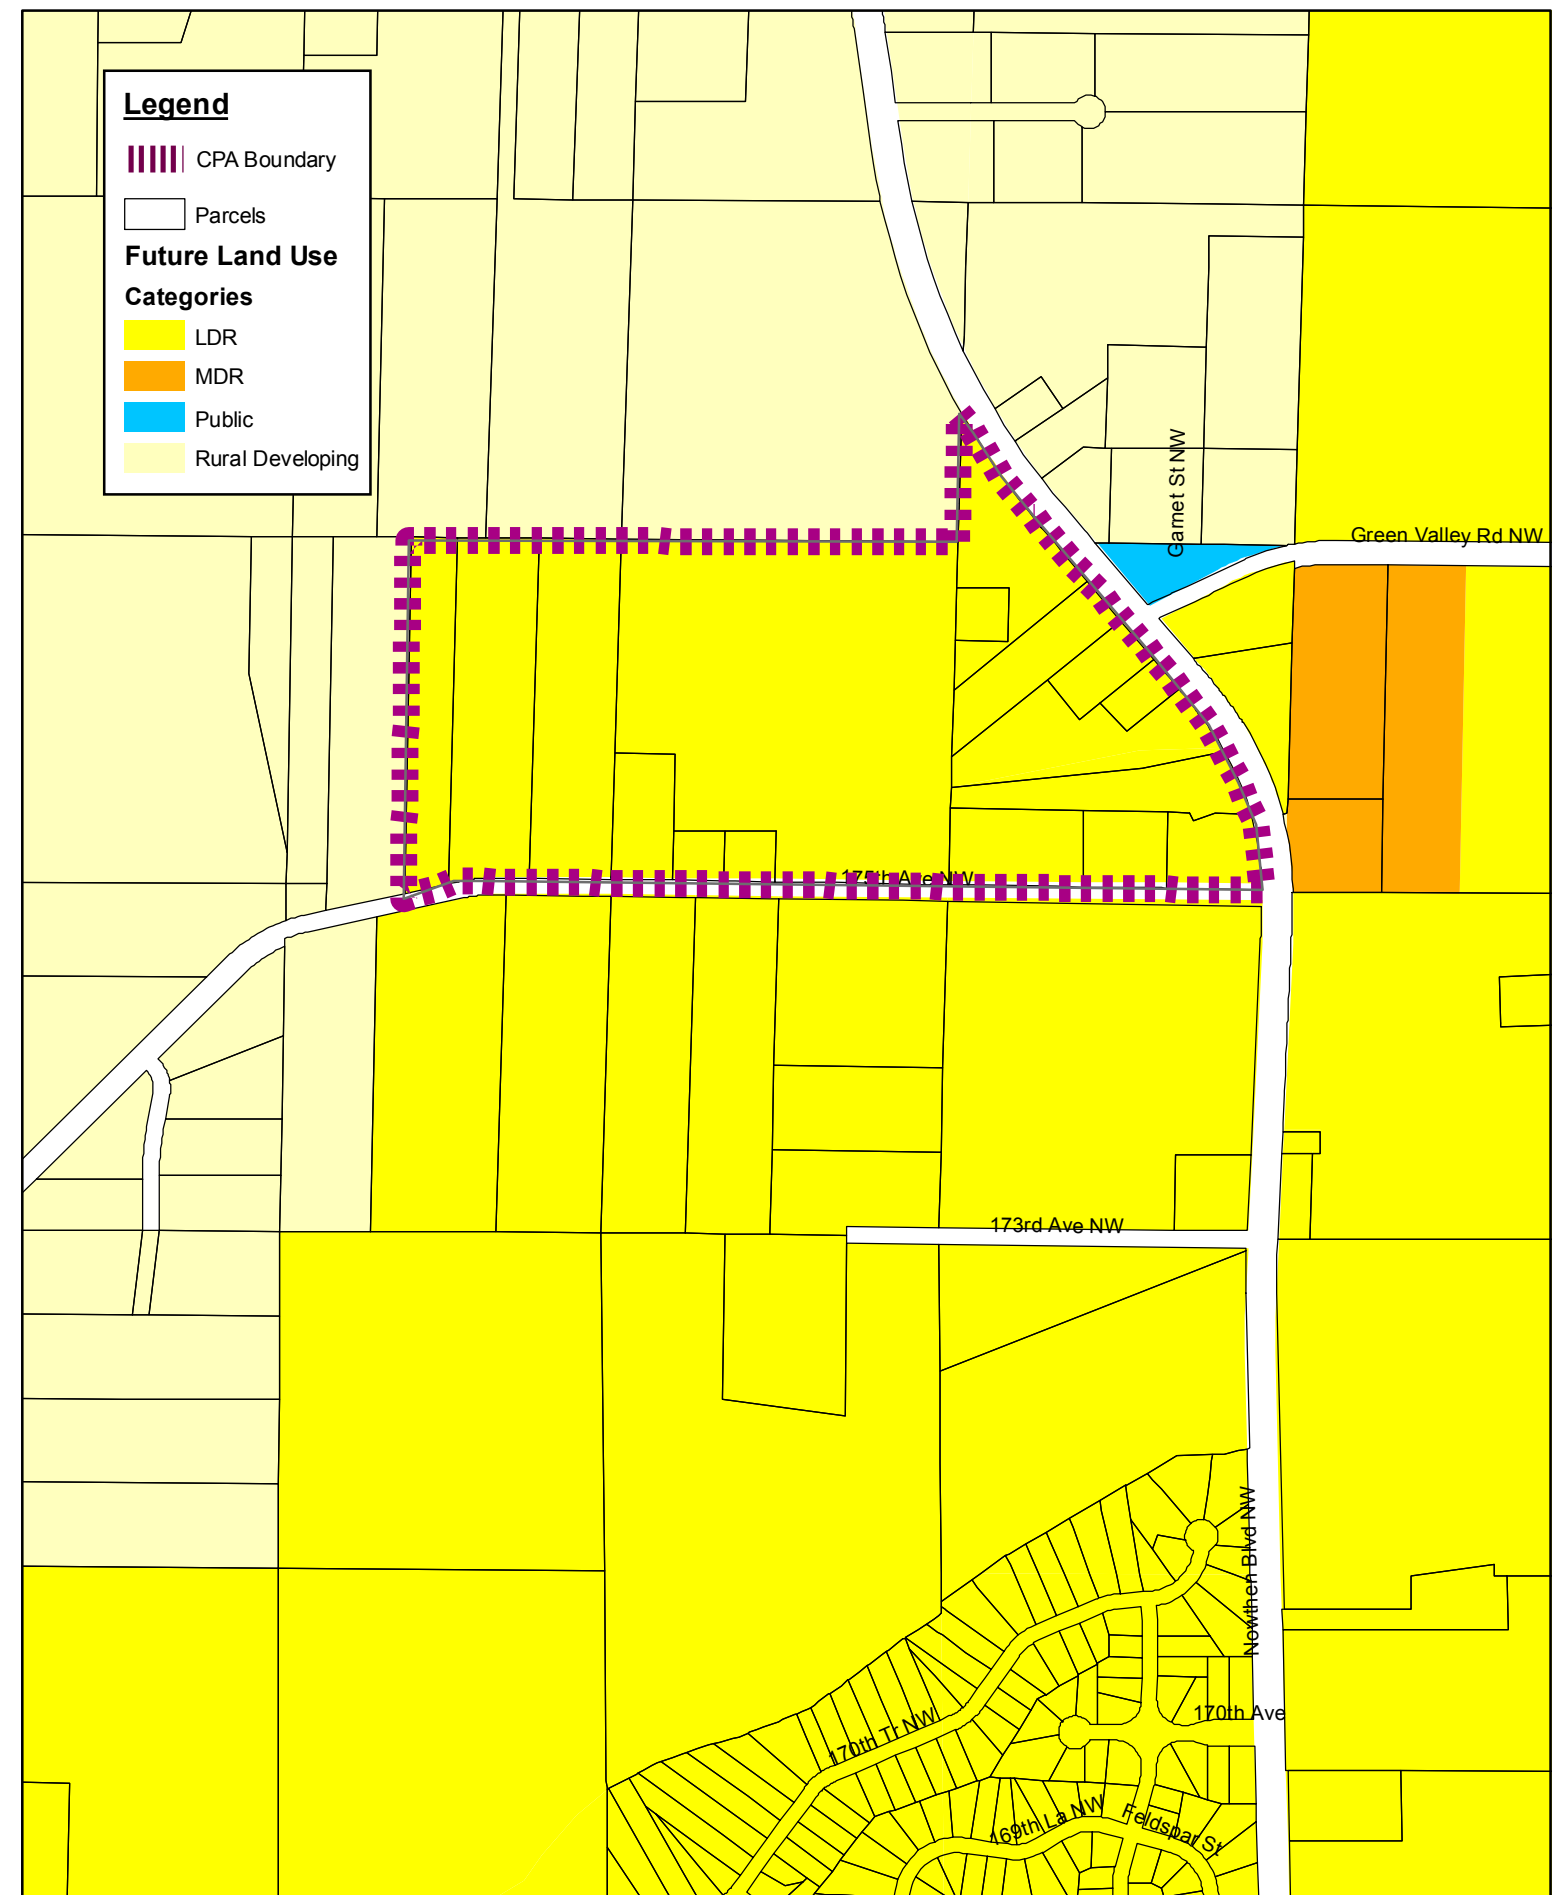

Post-Amendment Future Land Use Map

Pre-Amendment Future Land Use Map

Lavern Estates Comprehensive Plan Amendment

Land Use Category	Pre-Amendment acres	Post-Amendment Acres
Rural Developing	0	92.78
Low Density Residential	92.78	0