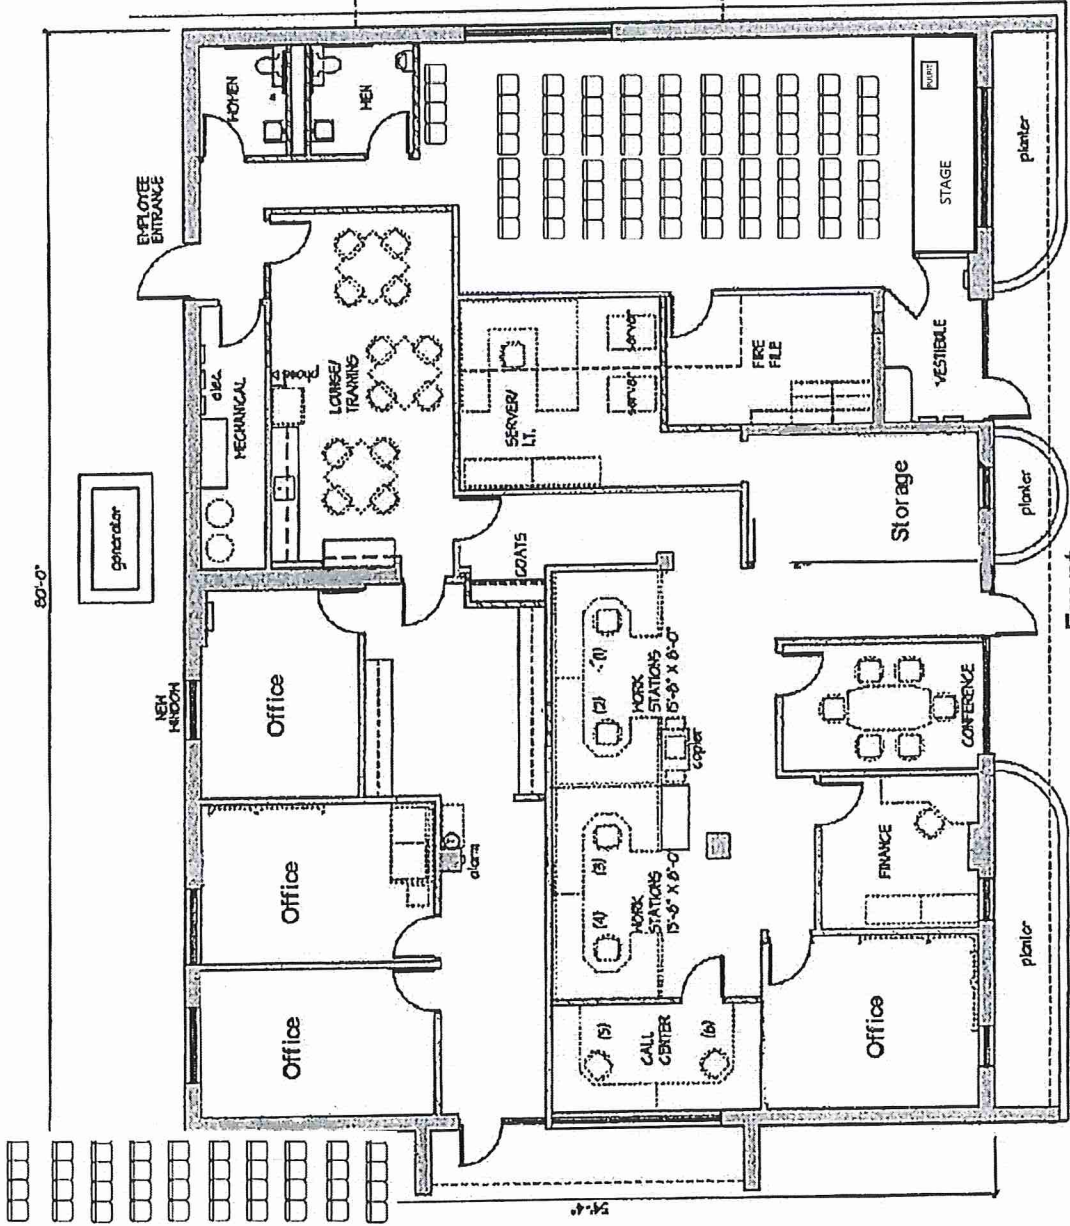

1/18"=1'-0"

Drive Thru

MAIN LEVEL PLAN - 4,421 S.F. - PROPOSED FLOOR PLAN

A21

1/18"=1'-0"

Defense Gun
and Indoor...

Total 38 parking
spots

Google