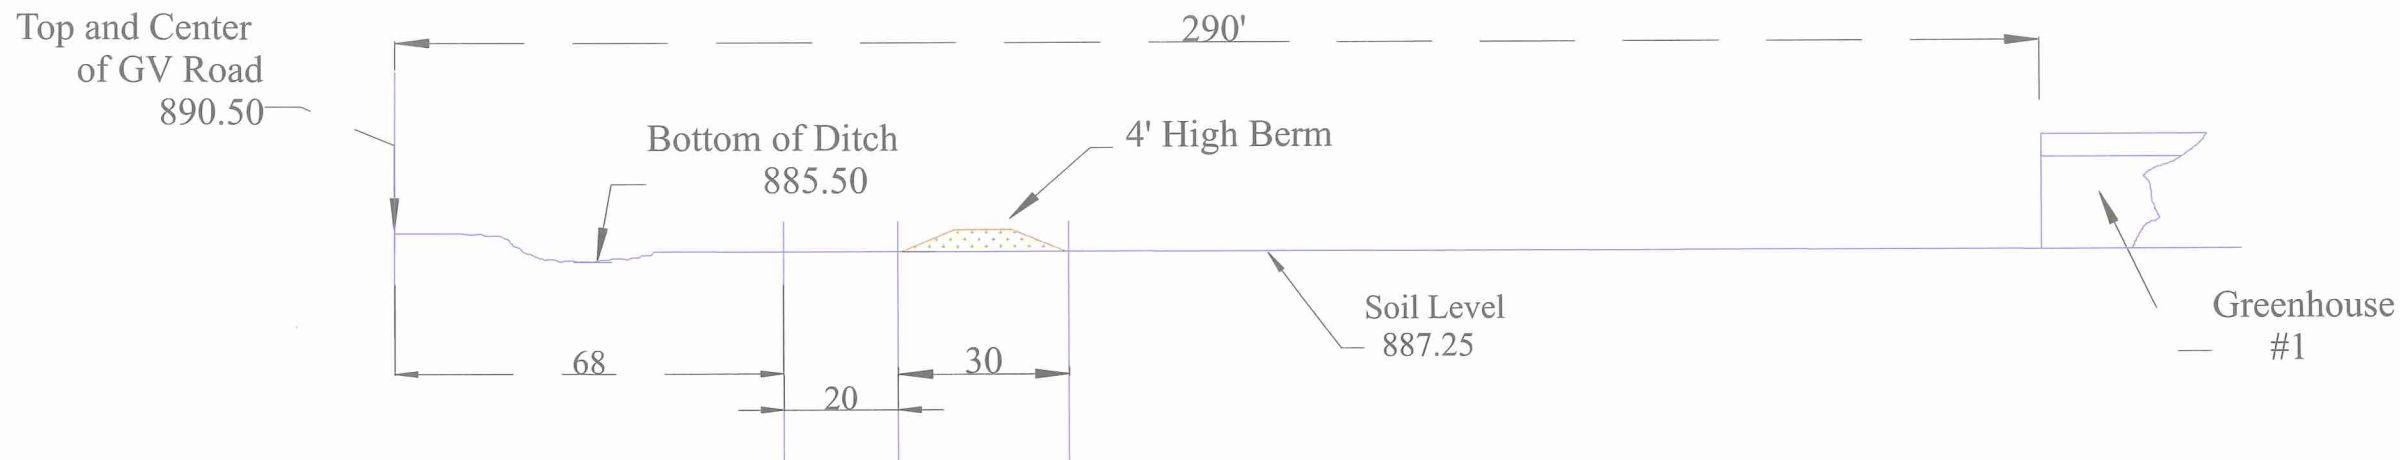

Green Valley Greenhouse Landscape Plan June 2019

KEY	
	Mohican Viburnum #5
	Alleman's Compact Dogwood #5
	Regent Saskatoon Serviceberry #5
	Meyer Spruce (5-6')
	Eastern White Pine (5-6')
	Whitespire Birch (8-10')

Green Valley Greenhouse
Landscape Plan
June 2019
Side View of Landscape

GREEN VALLEY RD NW

Center Line of
Green Valley Road

East Property Line

Pollinator Mix

Pollinator Mix

Well
Enclosure

4" High Berm