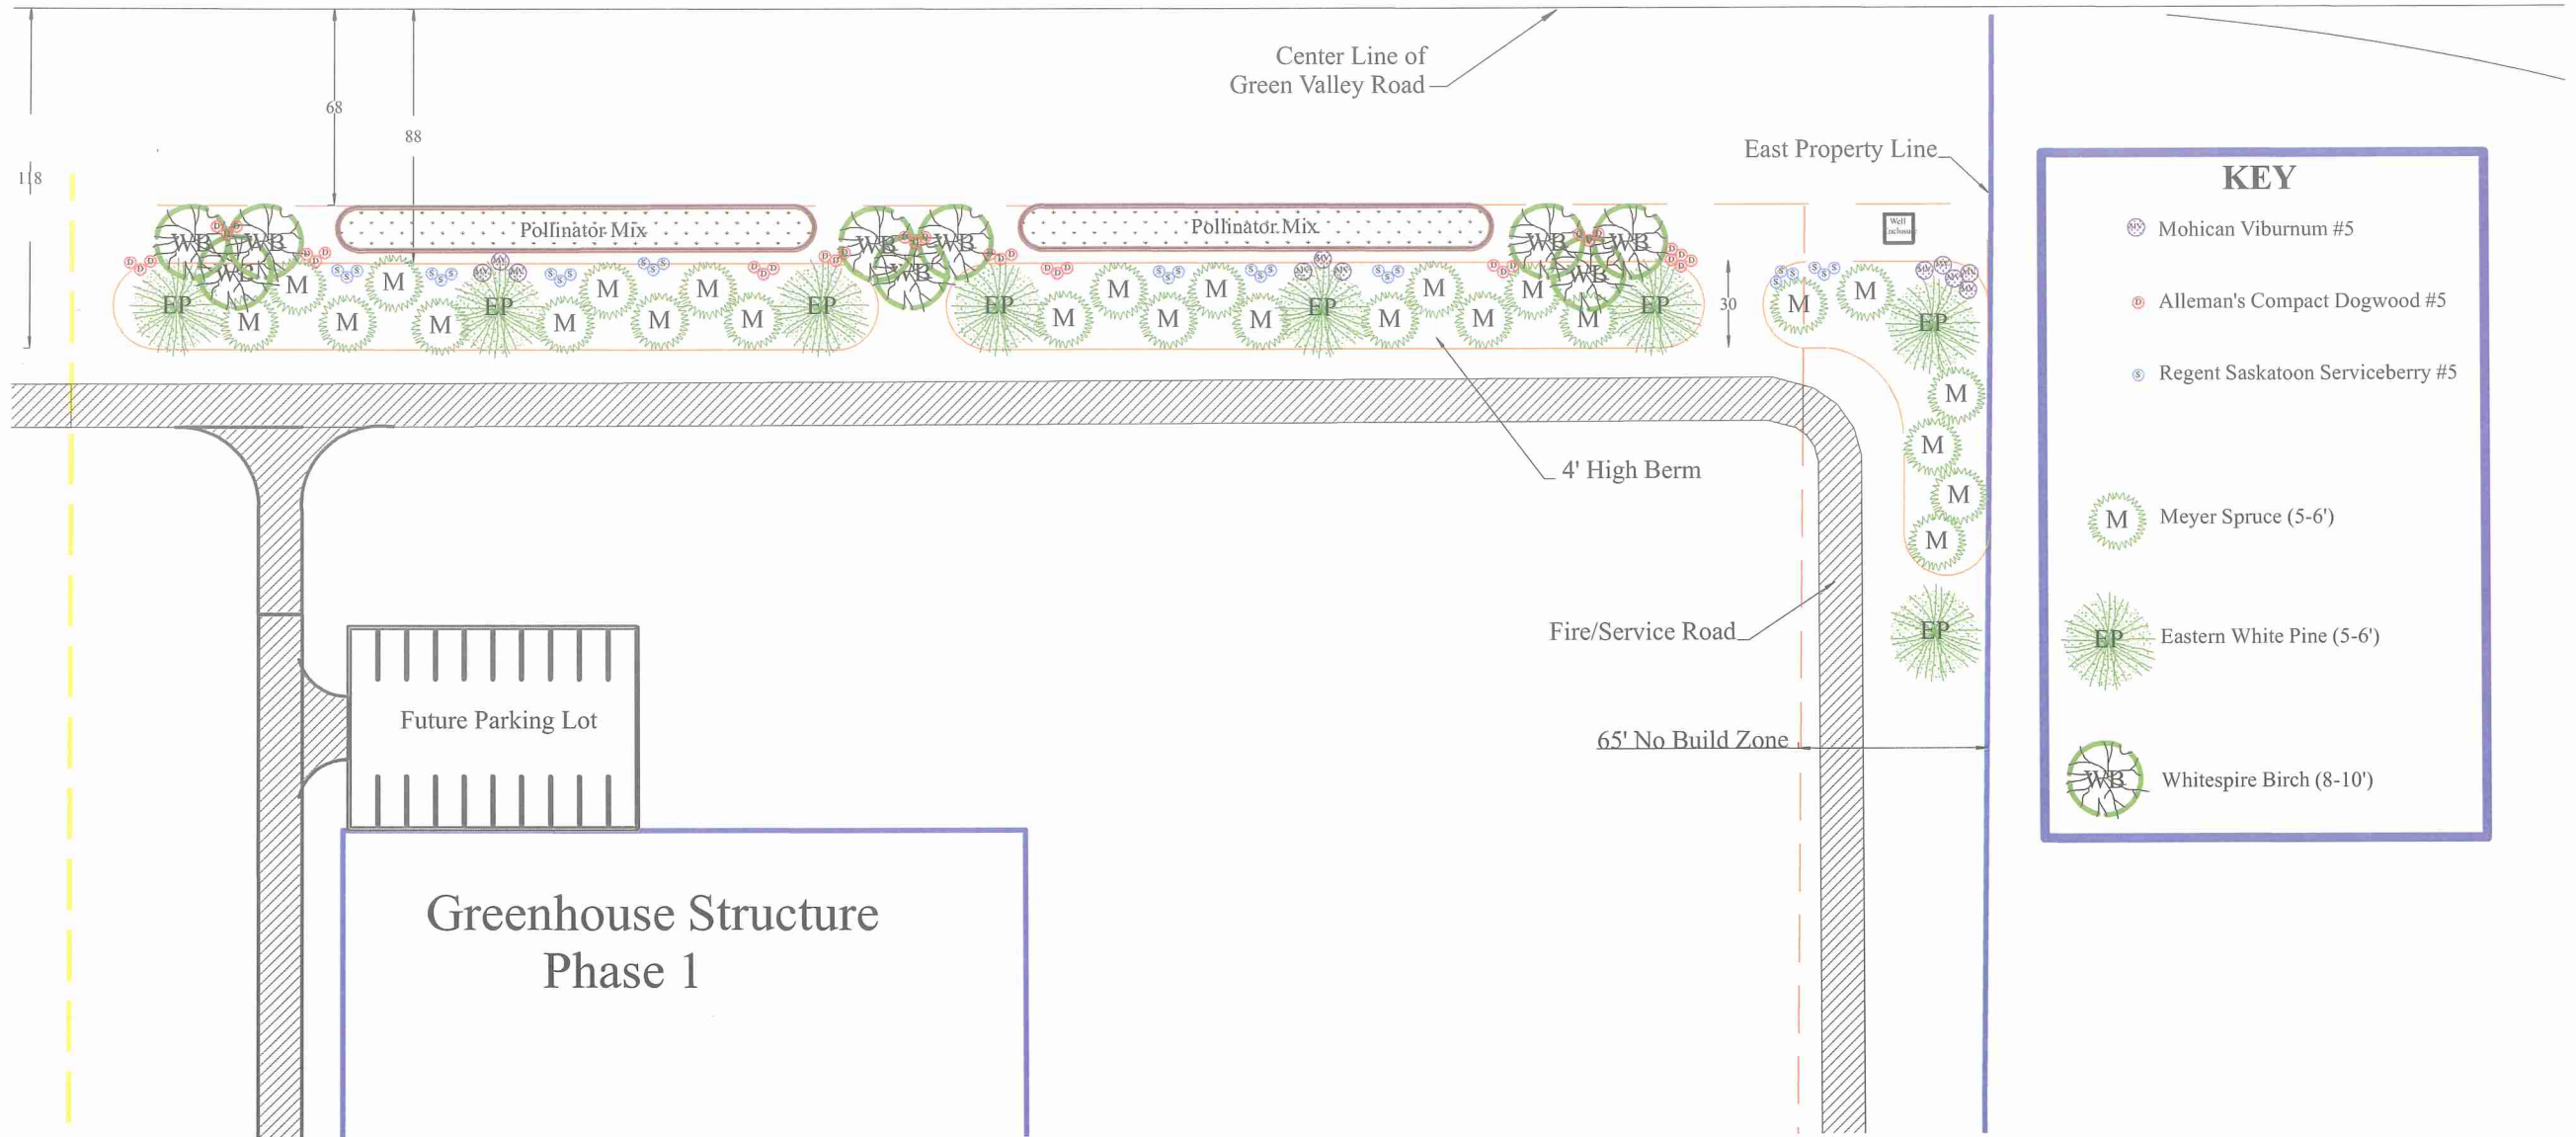

Green Valley Greenhouse Landscape Plan June 2019

KEY	
	Mohican Viburnum #5
	Alleman's Compact Dogwood #5
	Regent Saskatoon Serviceberry #5
	Meyer Spruce (5-6')
	Eastern White Pine (5-6')
	Whitespire Birch (8-10')

Green Valley Greenhouse
Landscape Plan
June 2019
Side View of Landscape

GREEN VALLEY RD NW

Center Line of
Green Valley Road

East Property Line

Pollinator Mix

Pollinator Mix

Well
Enclosure

4" High Berm

6530
Fire/Service Road

65' No-Build Zone

6210

Future Parking Lot

Greenhouse Structure
Phase 1

*GREEN VALLEY
LANDSCAPE PLAN
JUNE 2019*

Green Valley Greenhouse
Landscape Plan
June 2019