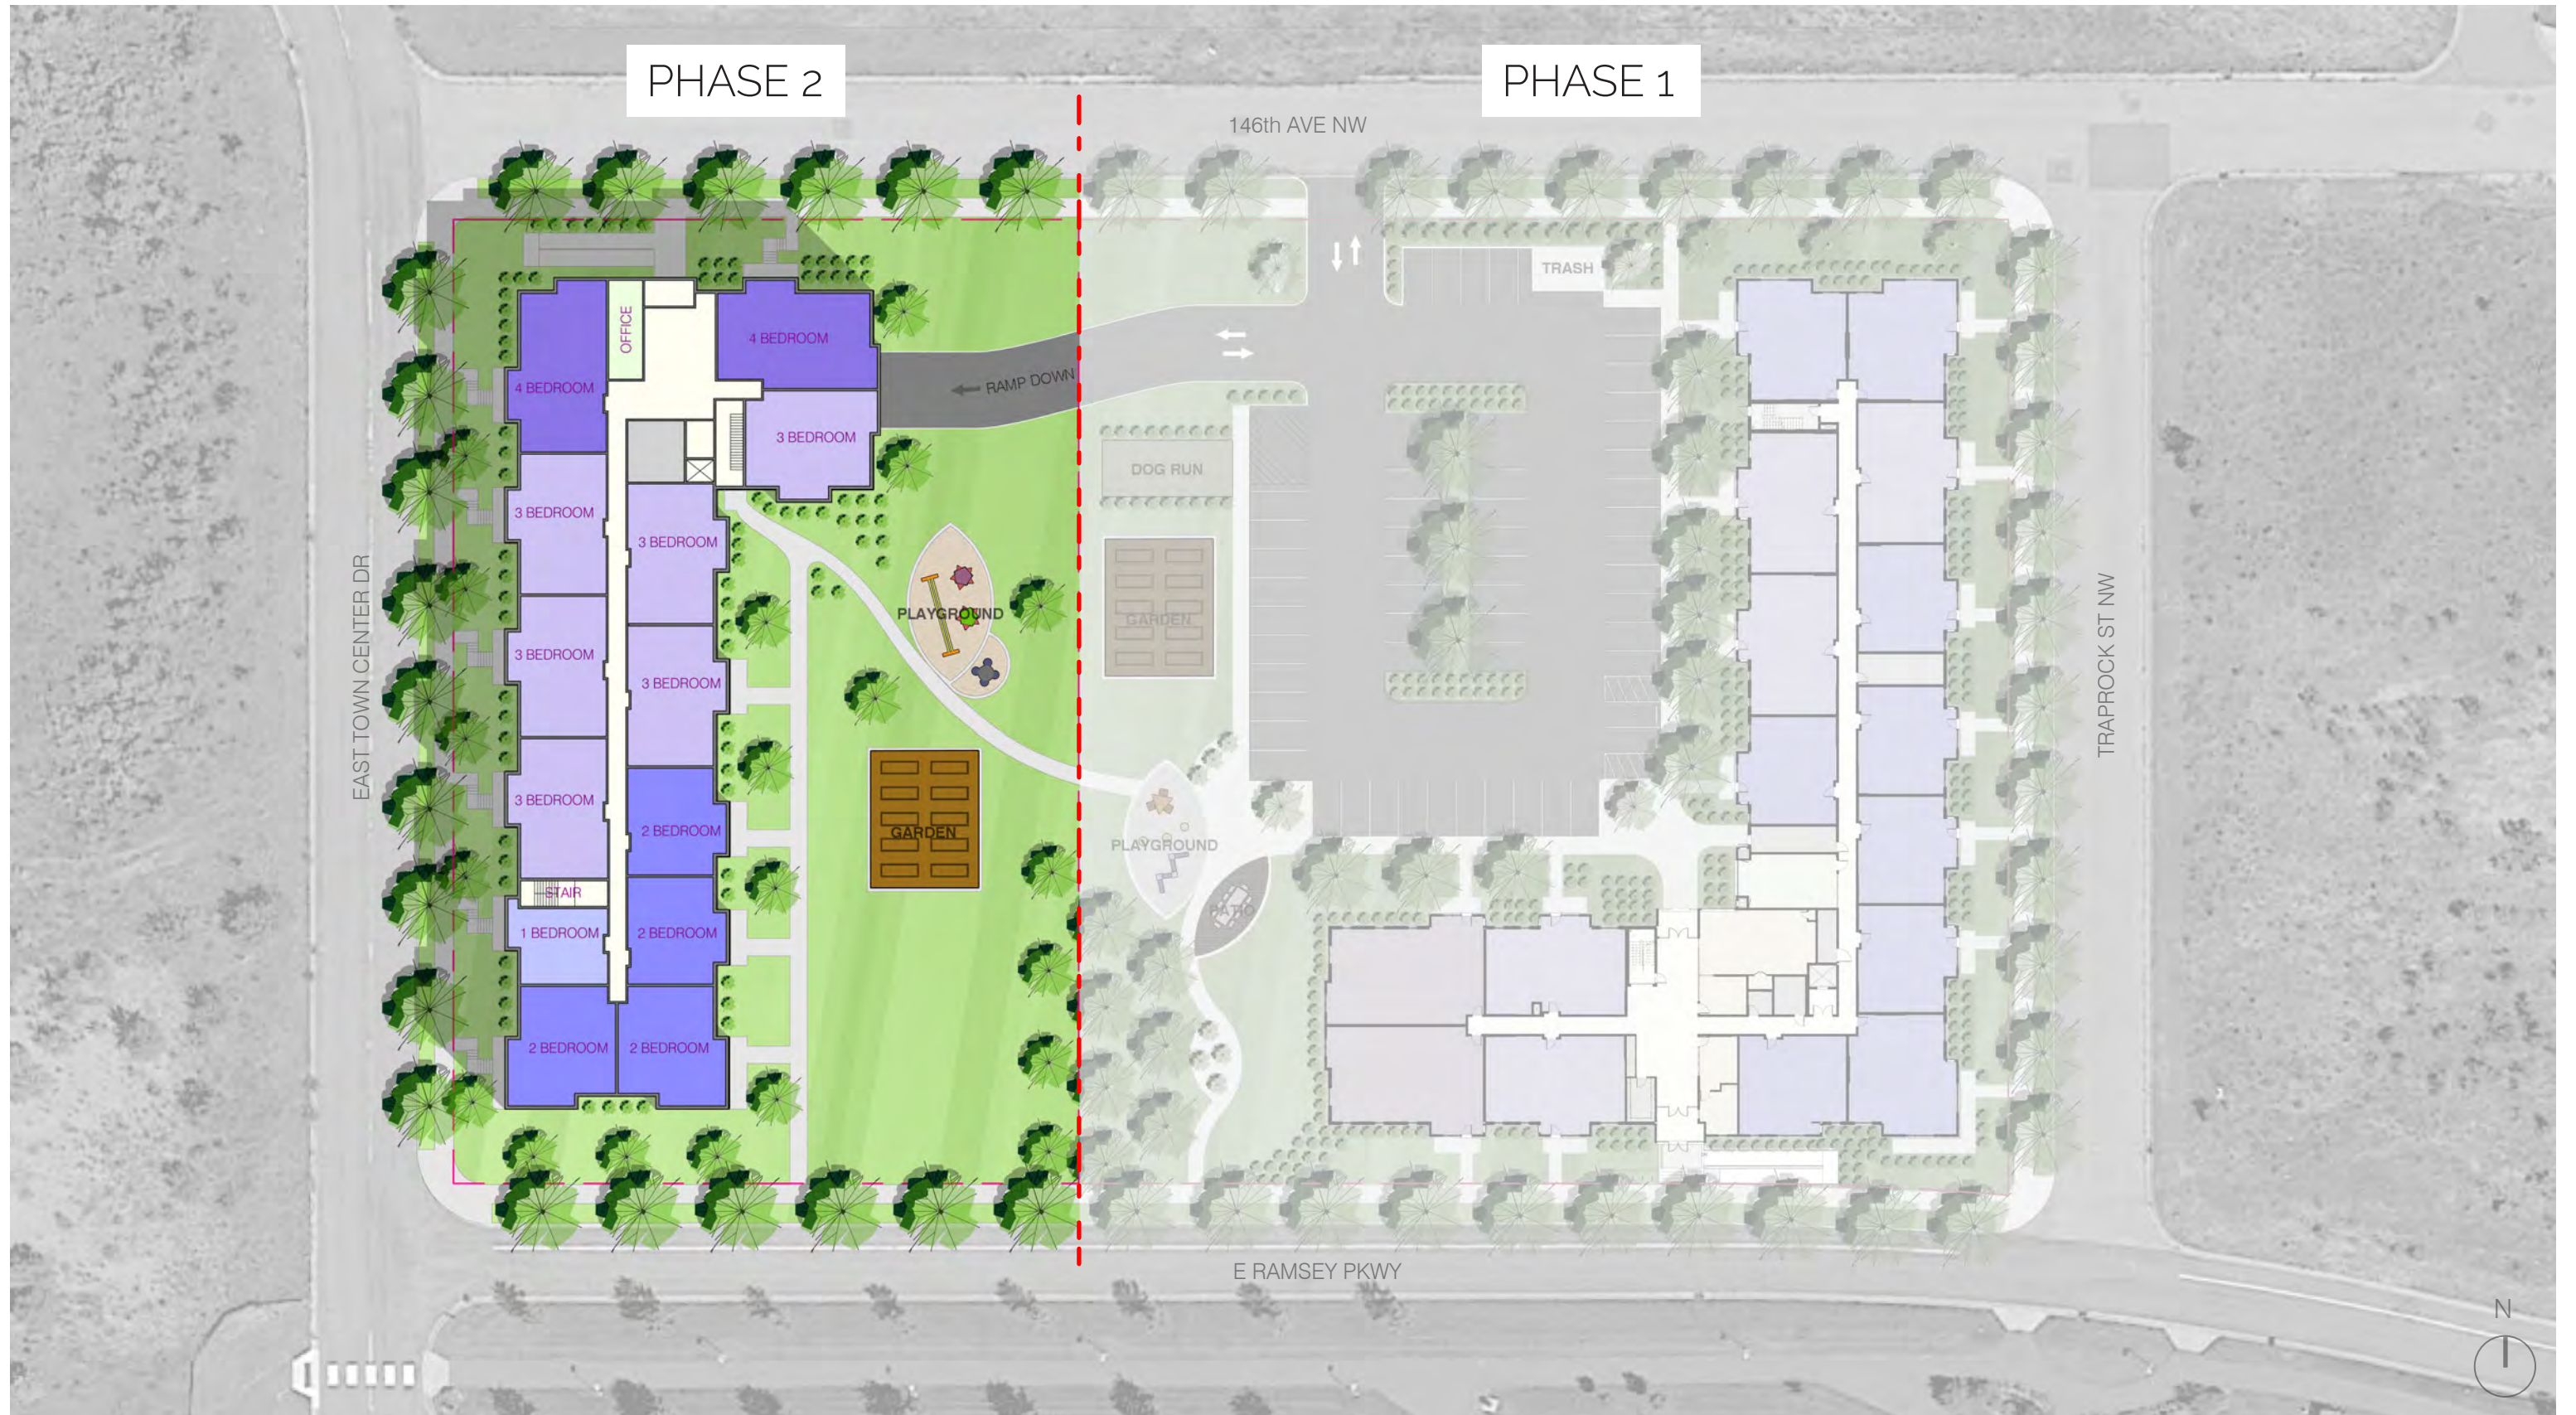

VICINITY MAP

	Miles
P Transit	
1. Veterans Drive & Ramsey Park & Ride.....	0.25
T 2. Ramsey Station & Platform	0.3
● Parks	
1. The Draw	0.0
2. Mississippi West Park.....	0.55
3. Cottonwood Park.....	0.85
4. Pelzer Park.....	0.9
● Education	
1. PACT Charter School.....	0.45
● Civic Facilities	
1. Ramsey City Fire Department	0.26
Ramsey Police Department	0.26
Anoka County License Bureau.....	0.26
● Clinics	
1. Metro Dental Care	0.23
2. Northwest Metro VA Clinic.....	0.32
3. Allina Health Ramsey Clinic.....	0.52
4. Barnett Family Dentistry	0.48
5. Ramsey Eye Clinic.....	0.46
6. Pine Ridge Pet Care	0.69
● Grocery / Dining	
1. The Lunch Box.....	0.25
2. Corborn's Super Store.....	0.42
3. Subway	0.49
4. Caribou.....	0.48
5. Acapulco Restaurant.....	0.37
● Other	
1. Anytime Fitness	0.37
2. YorFit.....	1.1
3. Anoka Ramsey Farm & Garden Center.....	0.51

SUBLEVEL 1

LEVEL 2 - 4

NORTH ELEVATION

SOUTH ELEVATION

EAST ELEVATION

WEST ELEVATION