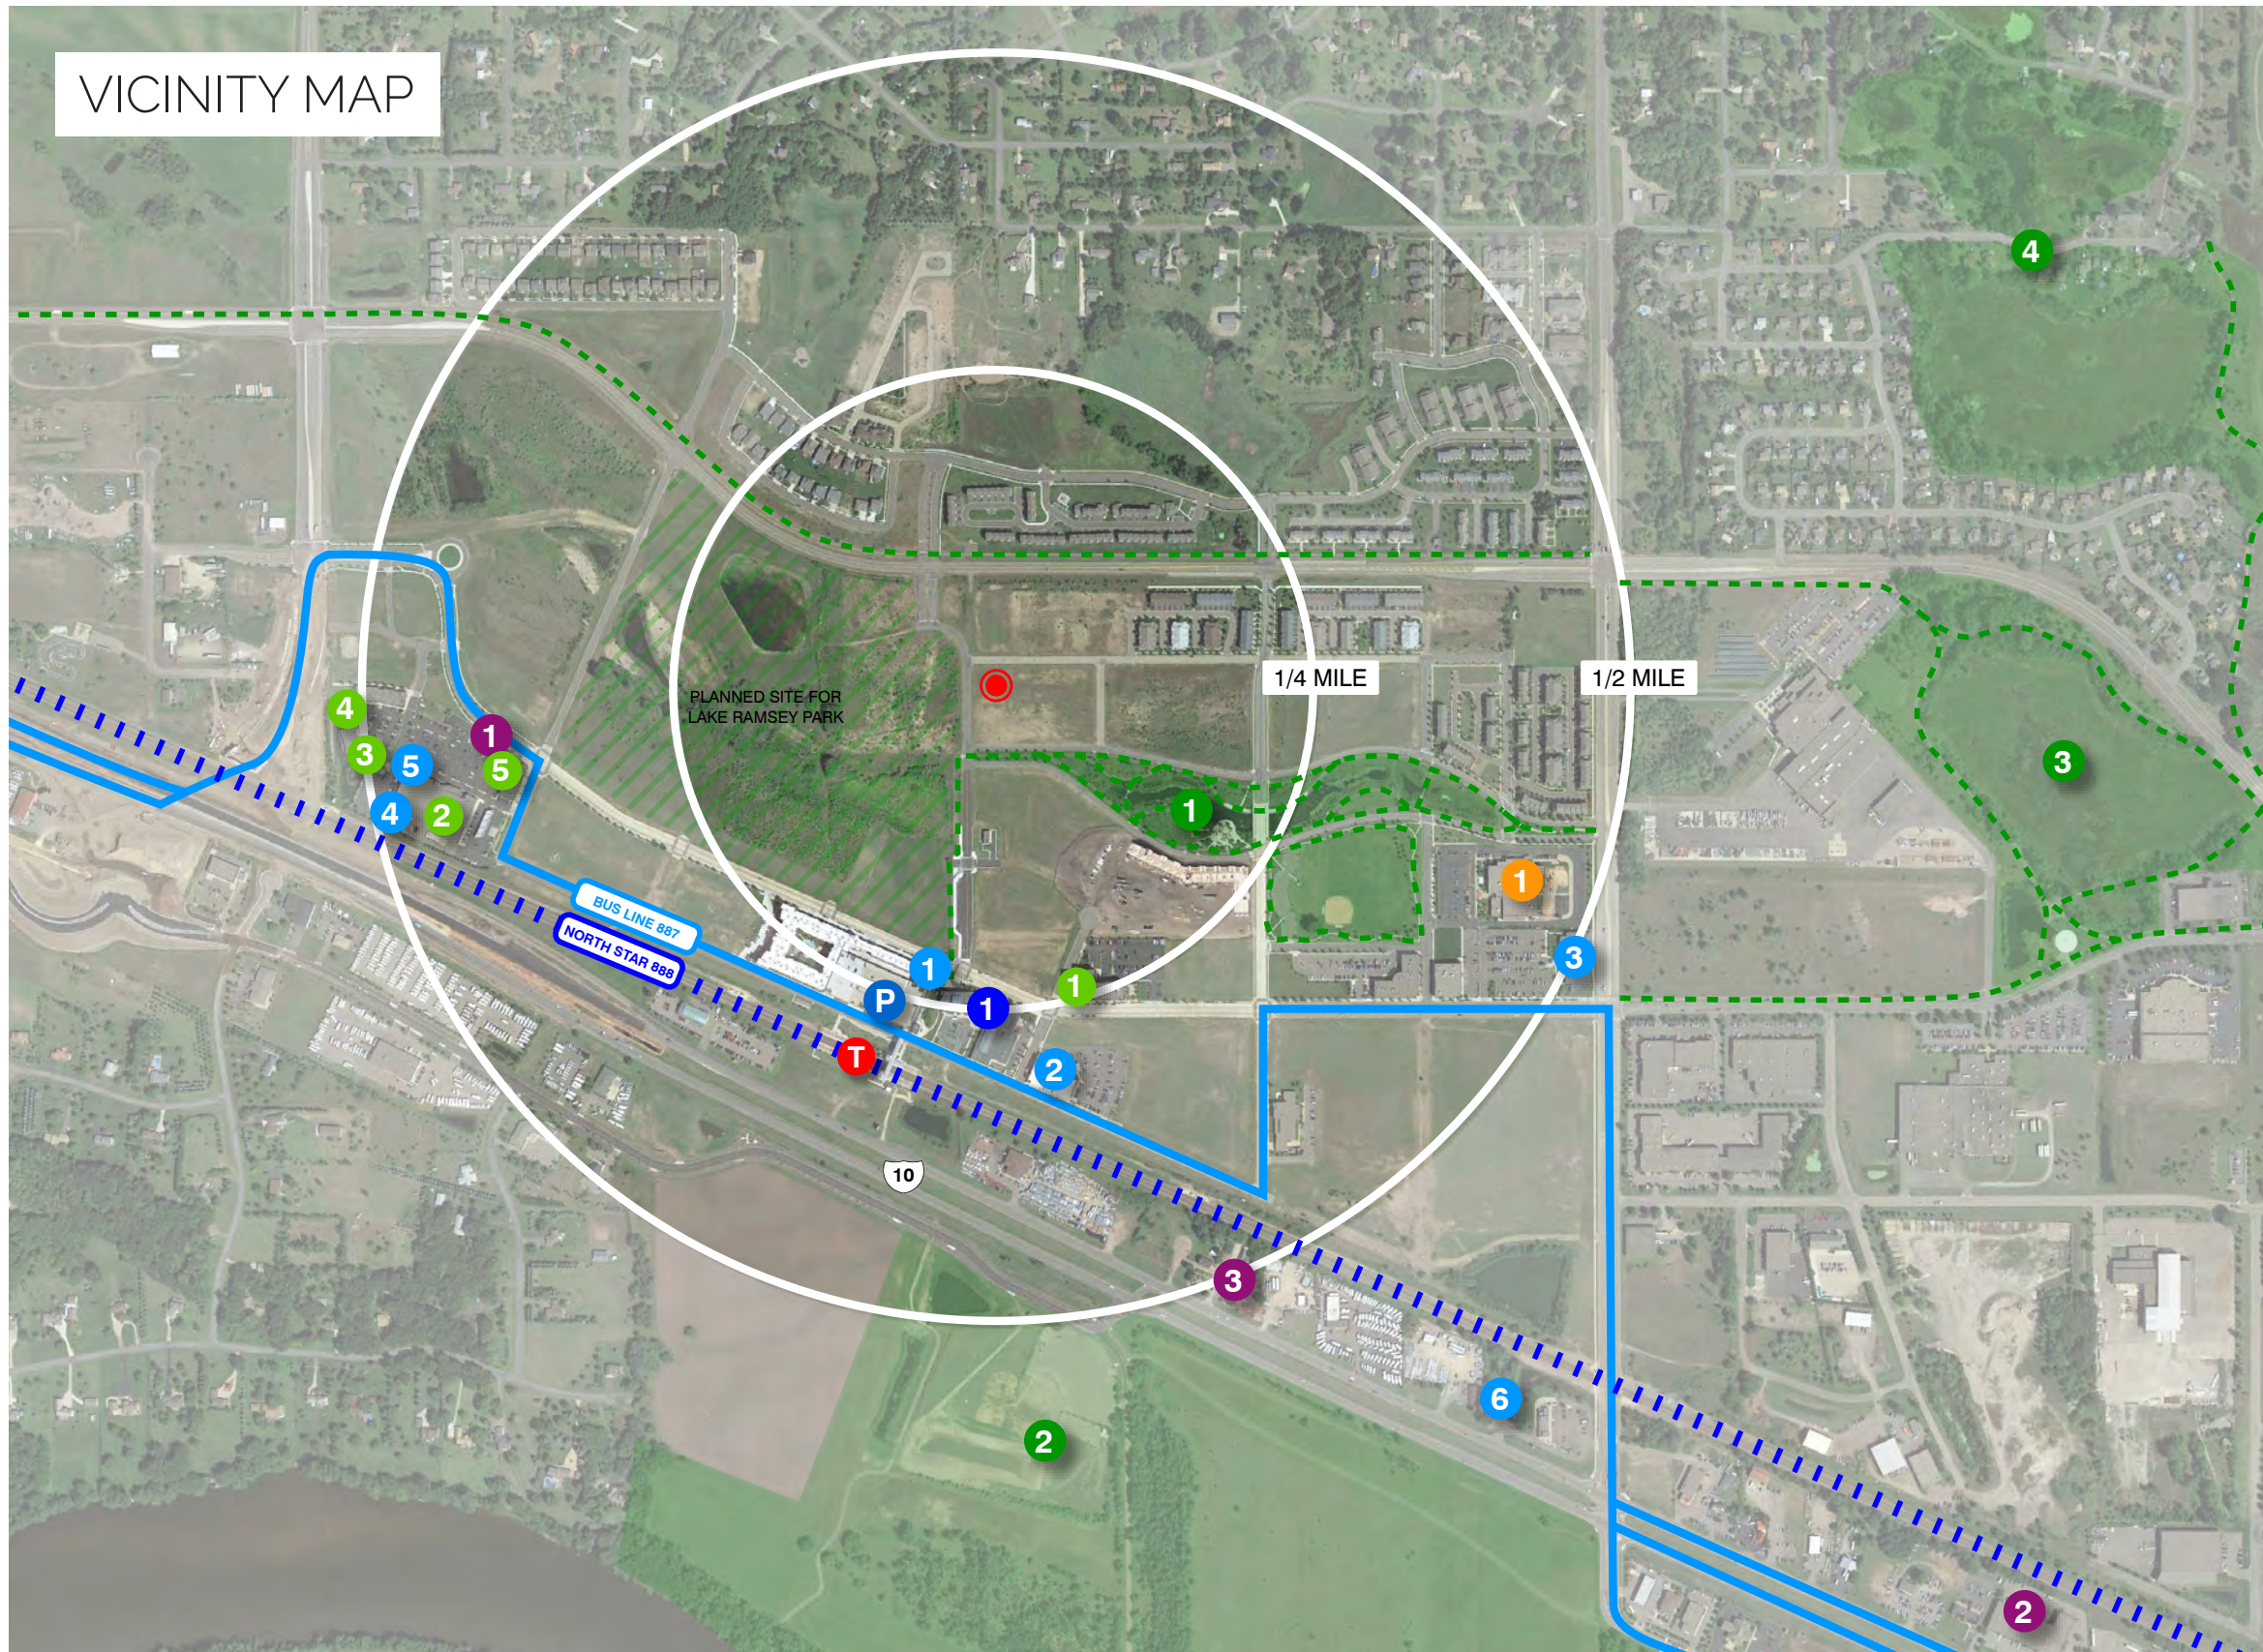

VICINITY MAP

	Miles
P Transit	
1. Veterans Drive & Ramsey Park & Ride.....	0.25
T 2. Ramsey Station & Platform	0.3
● Parks	
1. The Draw	0.0
2. Mississippi West Park.....	0.55
3. Cottonwood Park.....	0.85
4. Pelzer Park.....	0.9
● Education	
1. PACT Charter School.....	0.45
● Civic Facilities	
1. Ramsey City Fire Department	0.26
Ramsey Police Department	0.26
Anoka County License Bureau.....	0.26
● Clinics	
1. Metro Dental Care	0.23
2. Northwest Metro VA Clinic.....	0.32
3. Allina Health Ramsey Clinic.....	0.52
4. Barnett Family Dentistry	0.48
5. Ramsey Eye Clinic.....	0.46
6. Pine Ridge Pet Care	0.69
● Grocery / Dining	
1. The Lunch Box.....	0.25
2. Corborn's Super Store.....	0.42
3. Subway	0.49
4. Caribou.....	0.48
5. Acapulco Restaurant.....	0.37
● Other	
1. Anytime Fitness	0.37
2. YorFit.....	1.1
3. Anoka Ramsey Farm & Garden Center.....	0.51

SUBLEVEL 1

LEVEL 2 - 4

NORTH ELEVATION

SOUTH ELEVATION

EAST ELEVATION

WEST ELEVATION