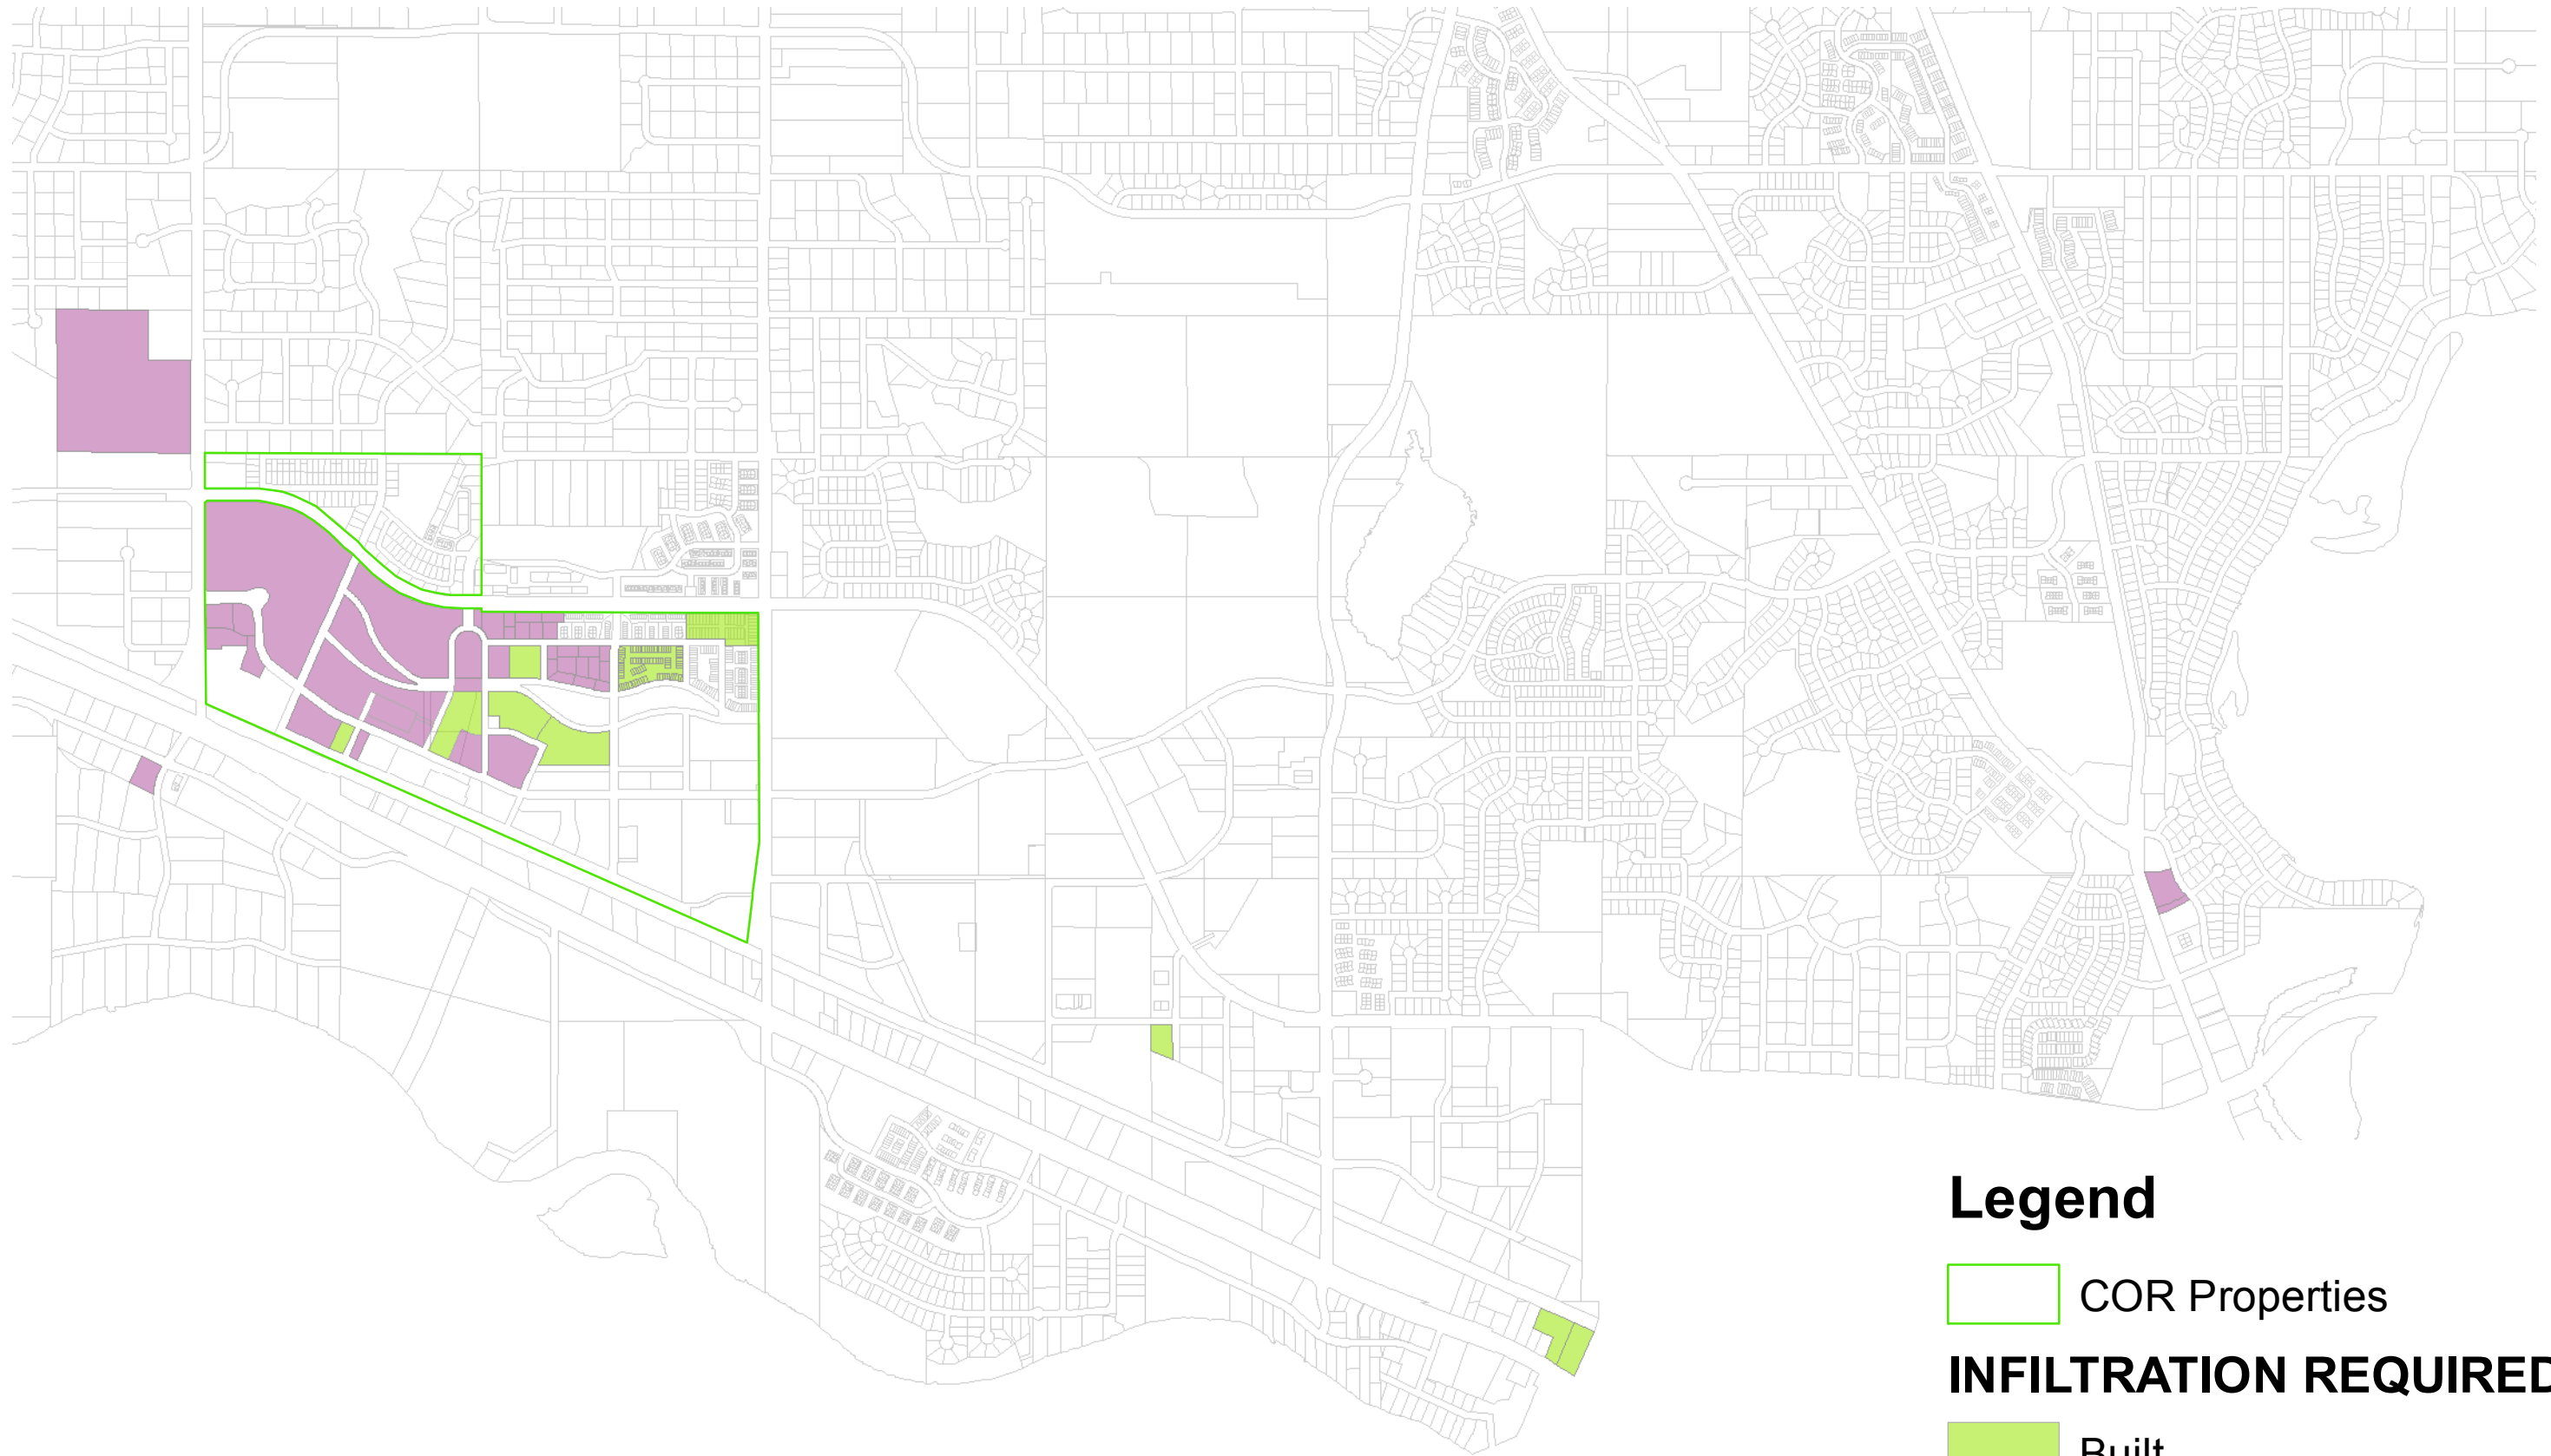

2019 COR Infiltration Volume Credit Tracking

Legend

 COR Properties

INFILTRATION REQUIRED

 Built

 Unbuilt

0 500 1,000 2,000 3,000 4,000 Feet