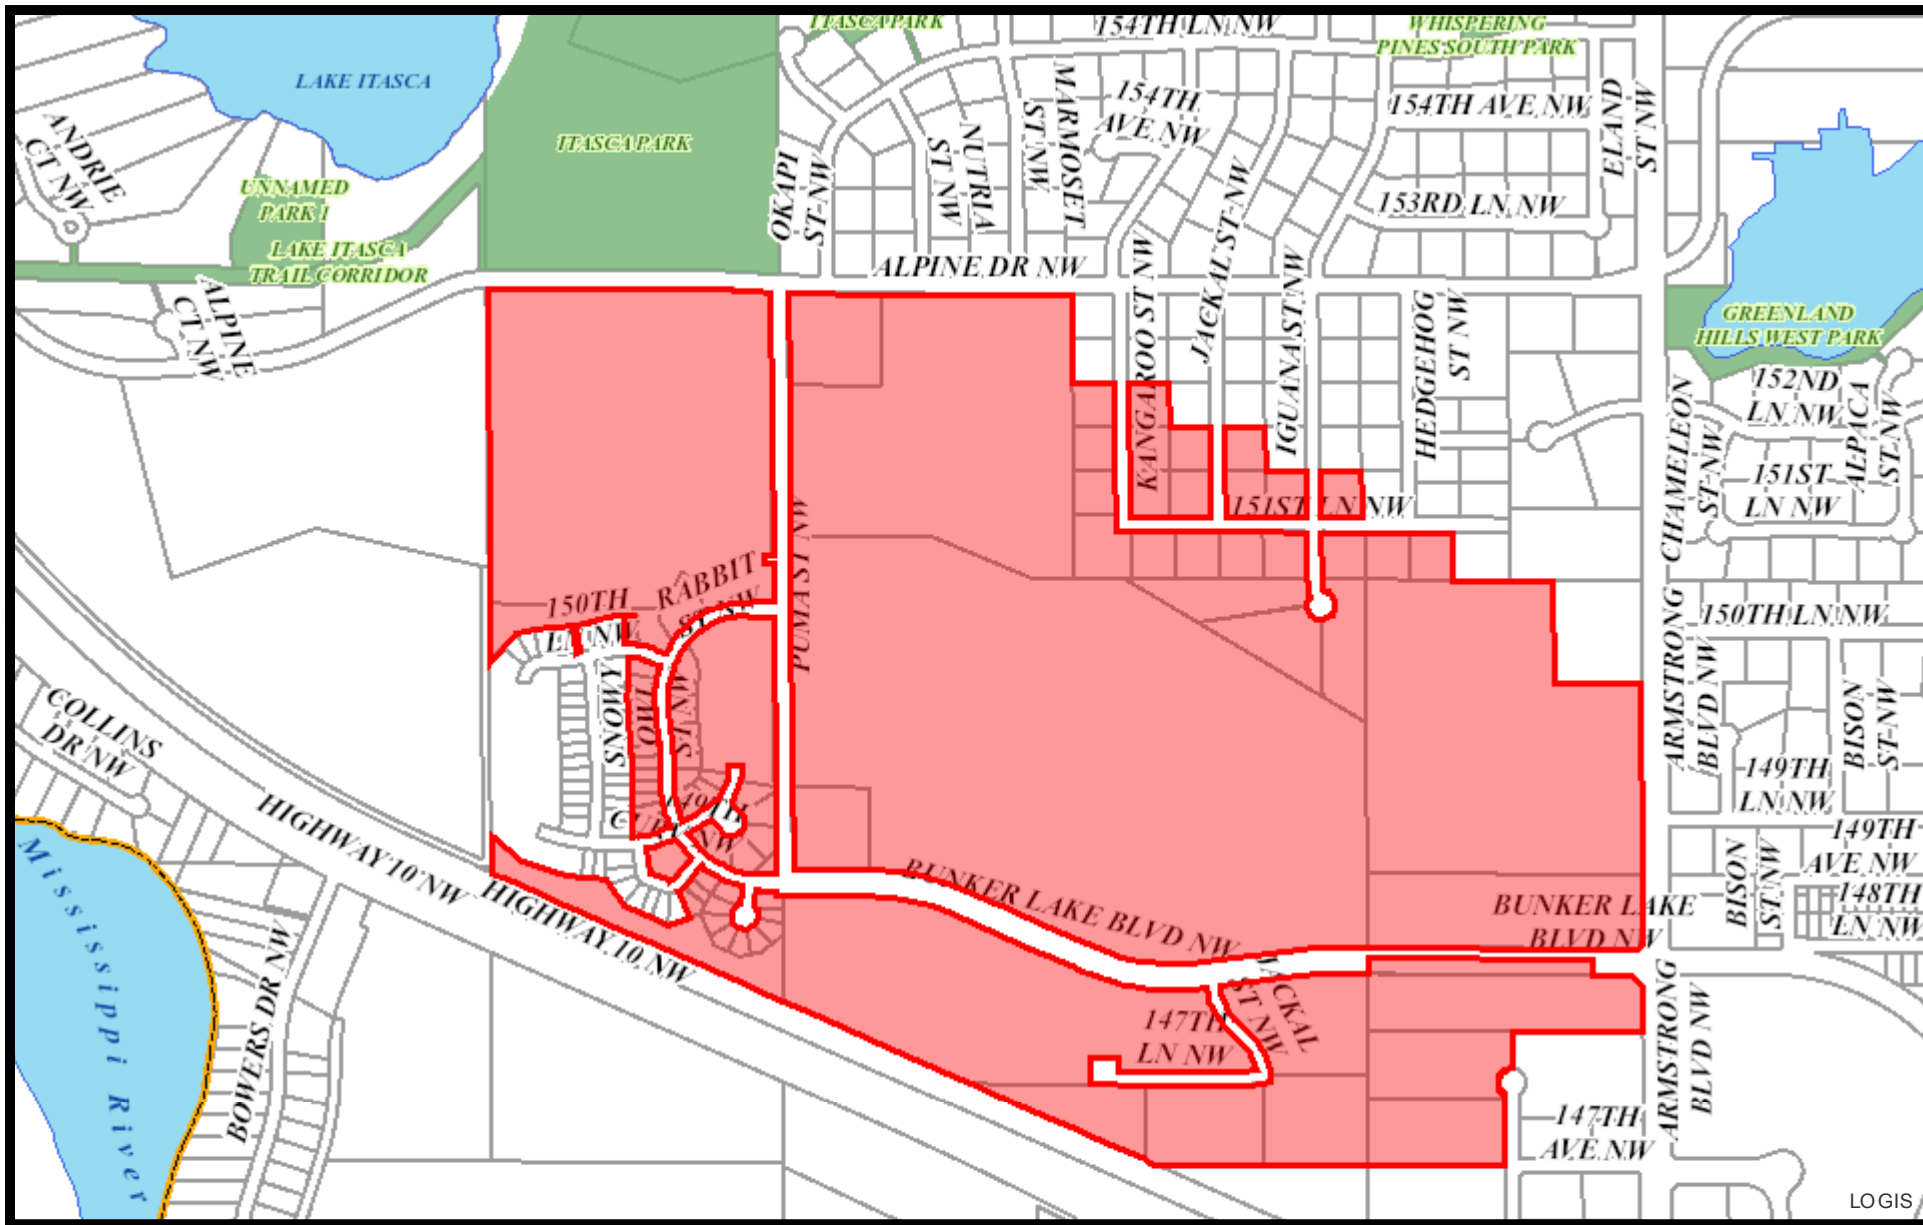

Label Map 700 Feet

Print Date: May 3, 2019