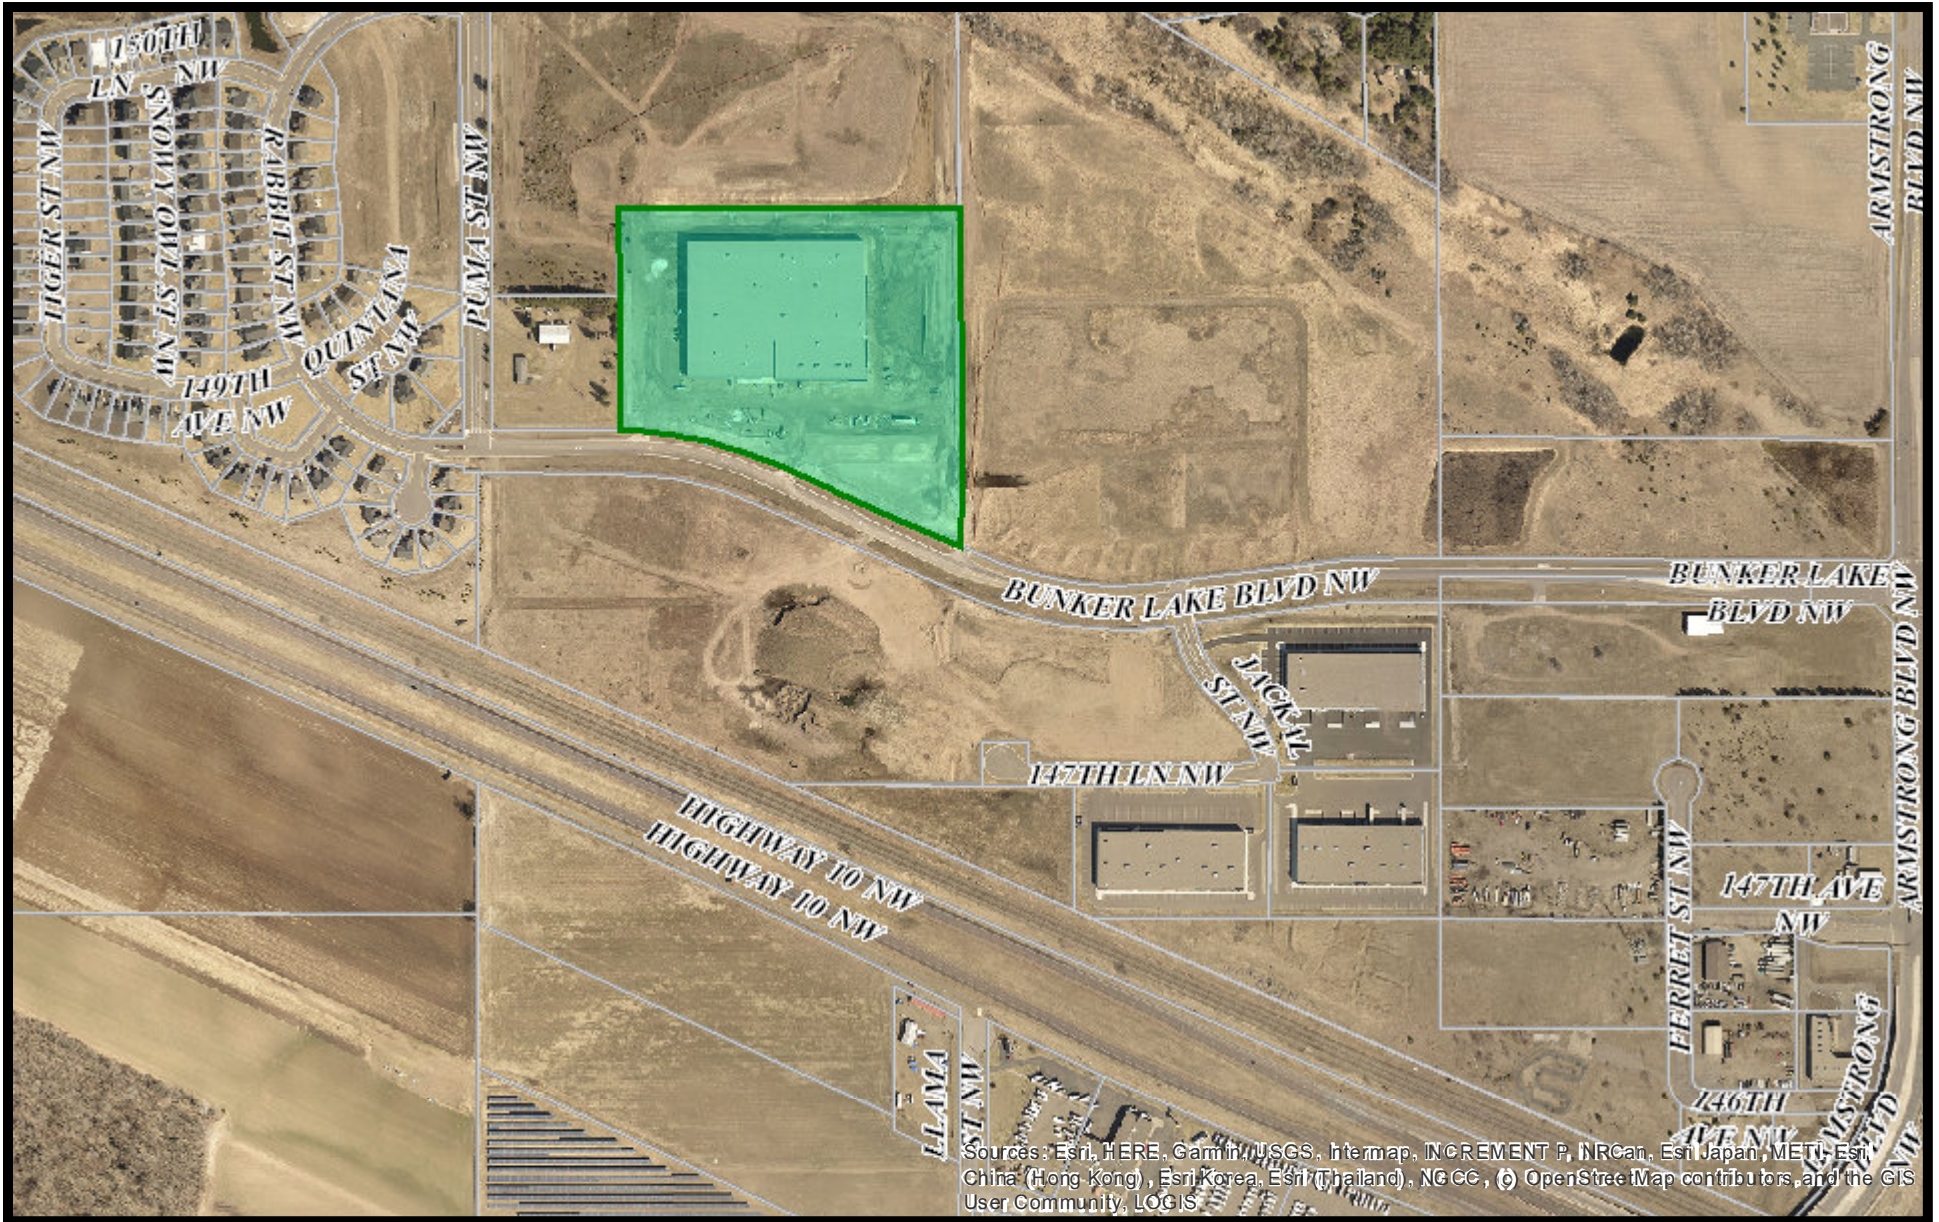

Site Location Map

DeltaModTech

8445 Bunker Lake Blvd NW

Sources: Esri, HERE, Garmin, USGS, Intermap, INCREMENT P, NRCan, Esri Japan, METI, Esri China (Hong Kong), Esri Korea, Esri (Thailand), NGCC, © OpenStreetMap contributors, and the GIS User Community, LOGIS