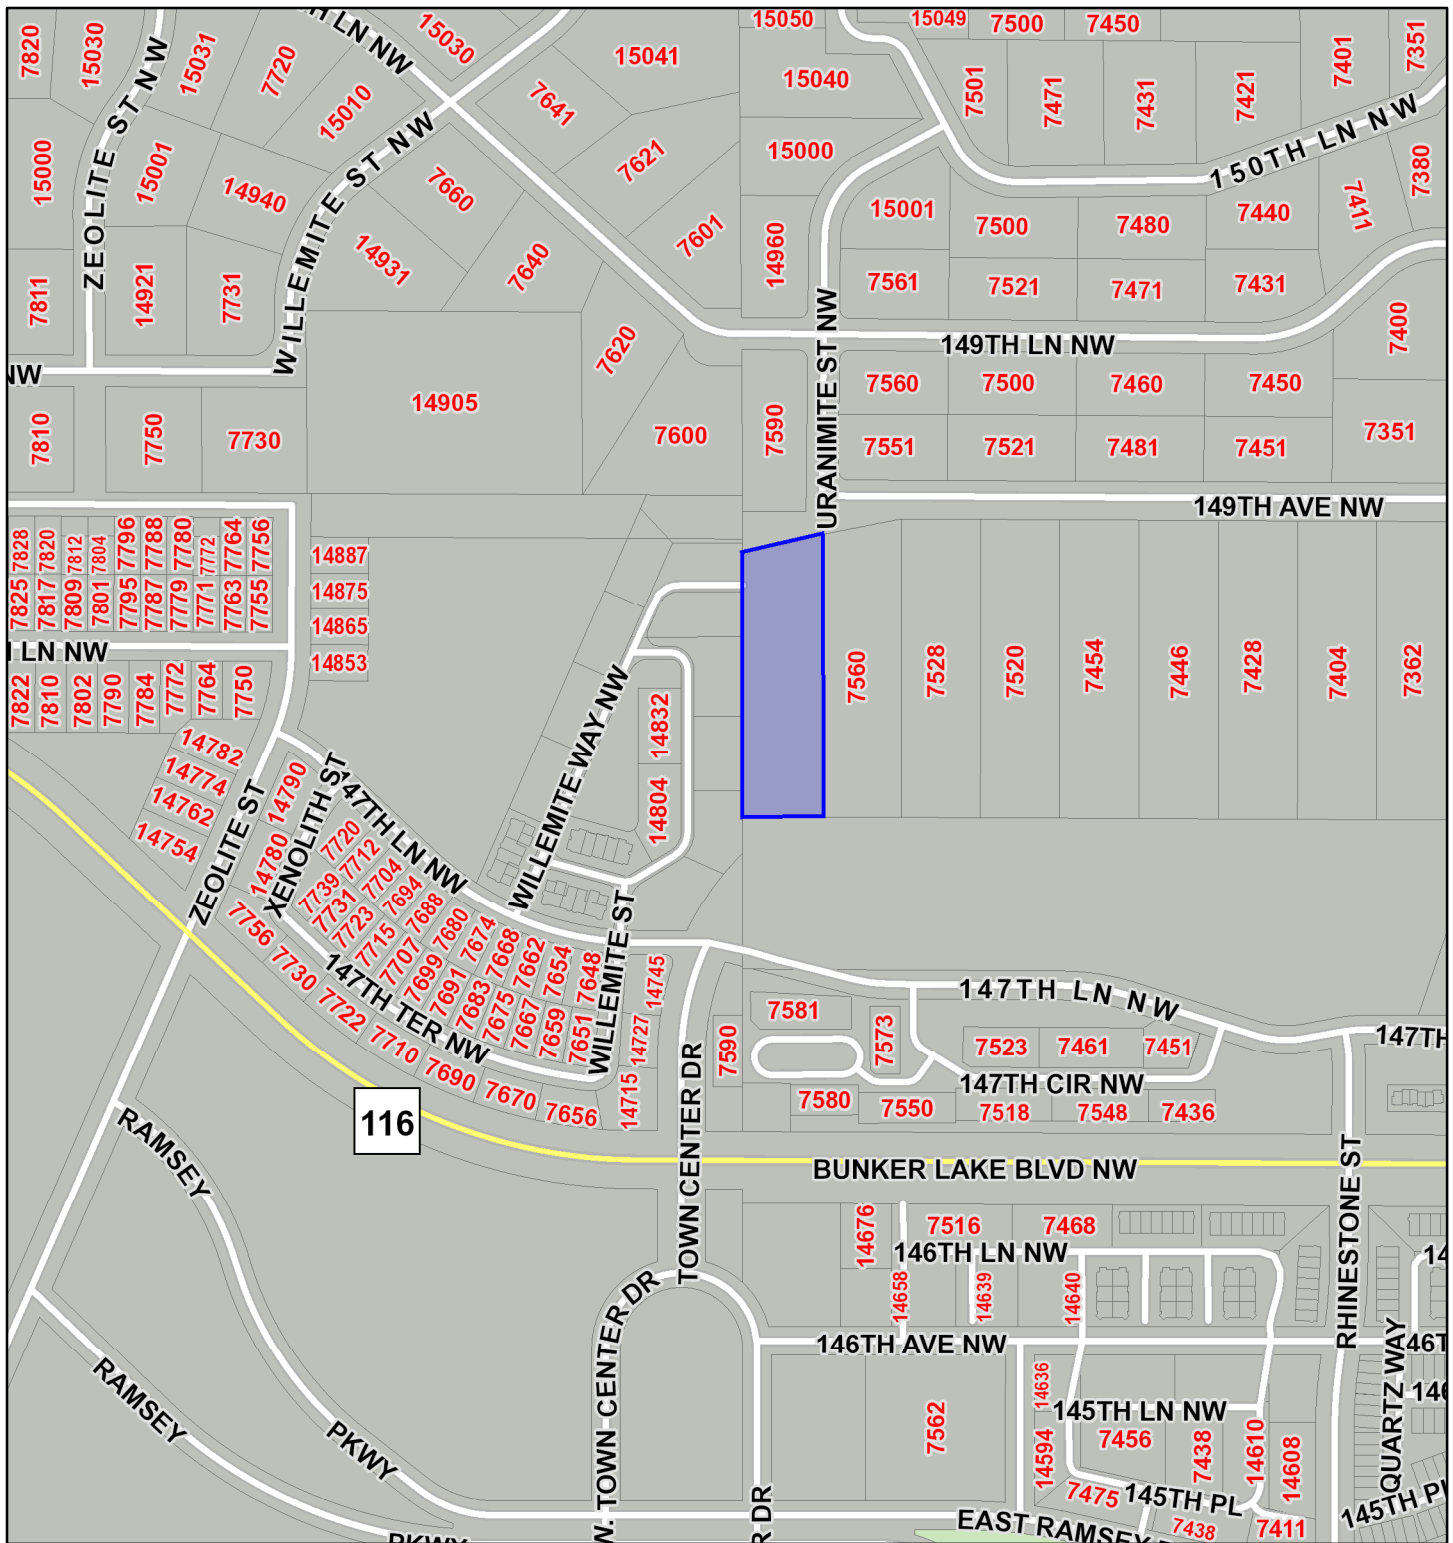

Site Location Map - L 1, B 1, Pineview Estates Second Addition

December 1, 2020

1:4,800