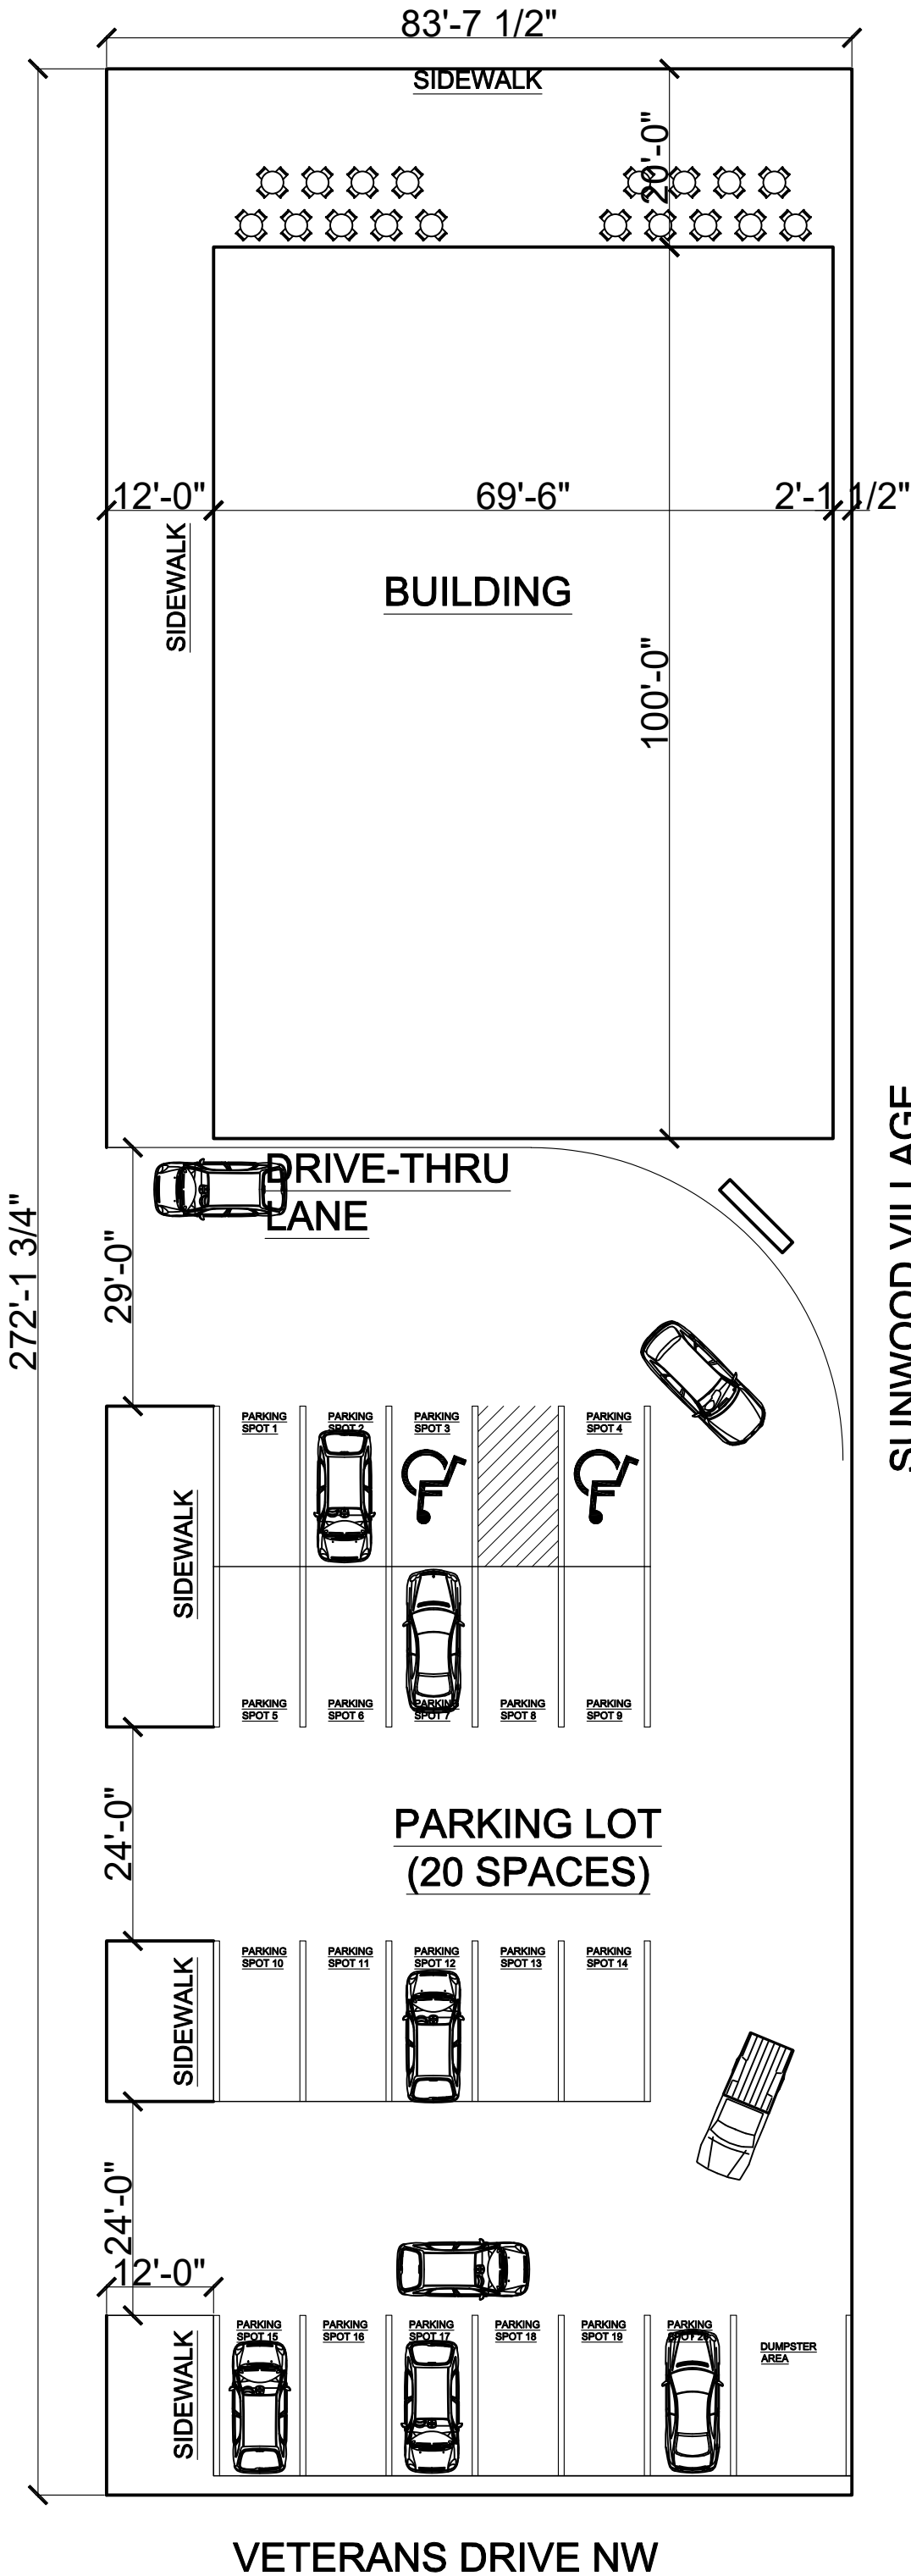

LITTFIN | DESIGN

© COPYRIGHT 2020
MLITTFIN@HOTMAIL.COM
320-224-7844

SUNWOOD DRIVE NW

YOLITE STREET NW

YOLITE STREET NW

SUNWOOD VILLAGE

VETERANS DRIVE NW

STORYTELLER CAFE