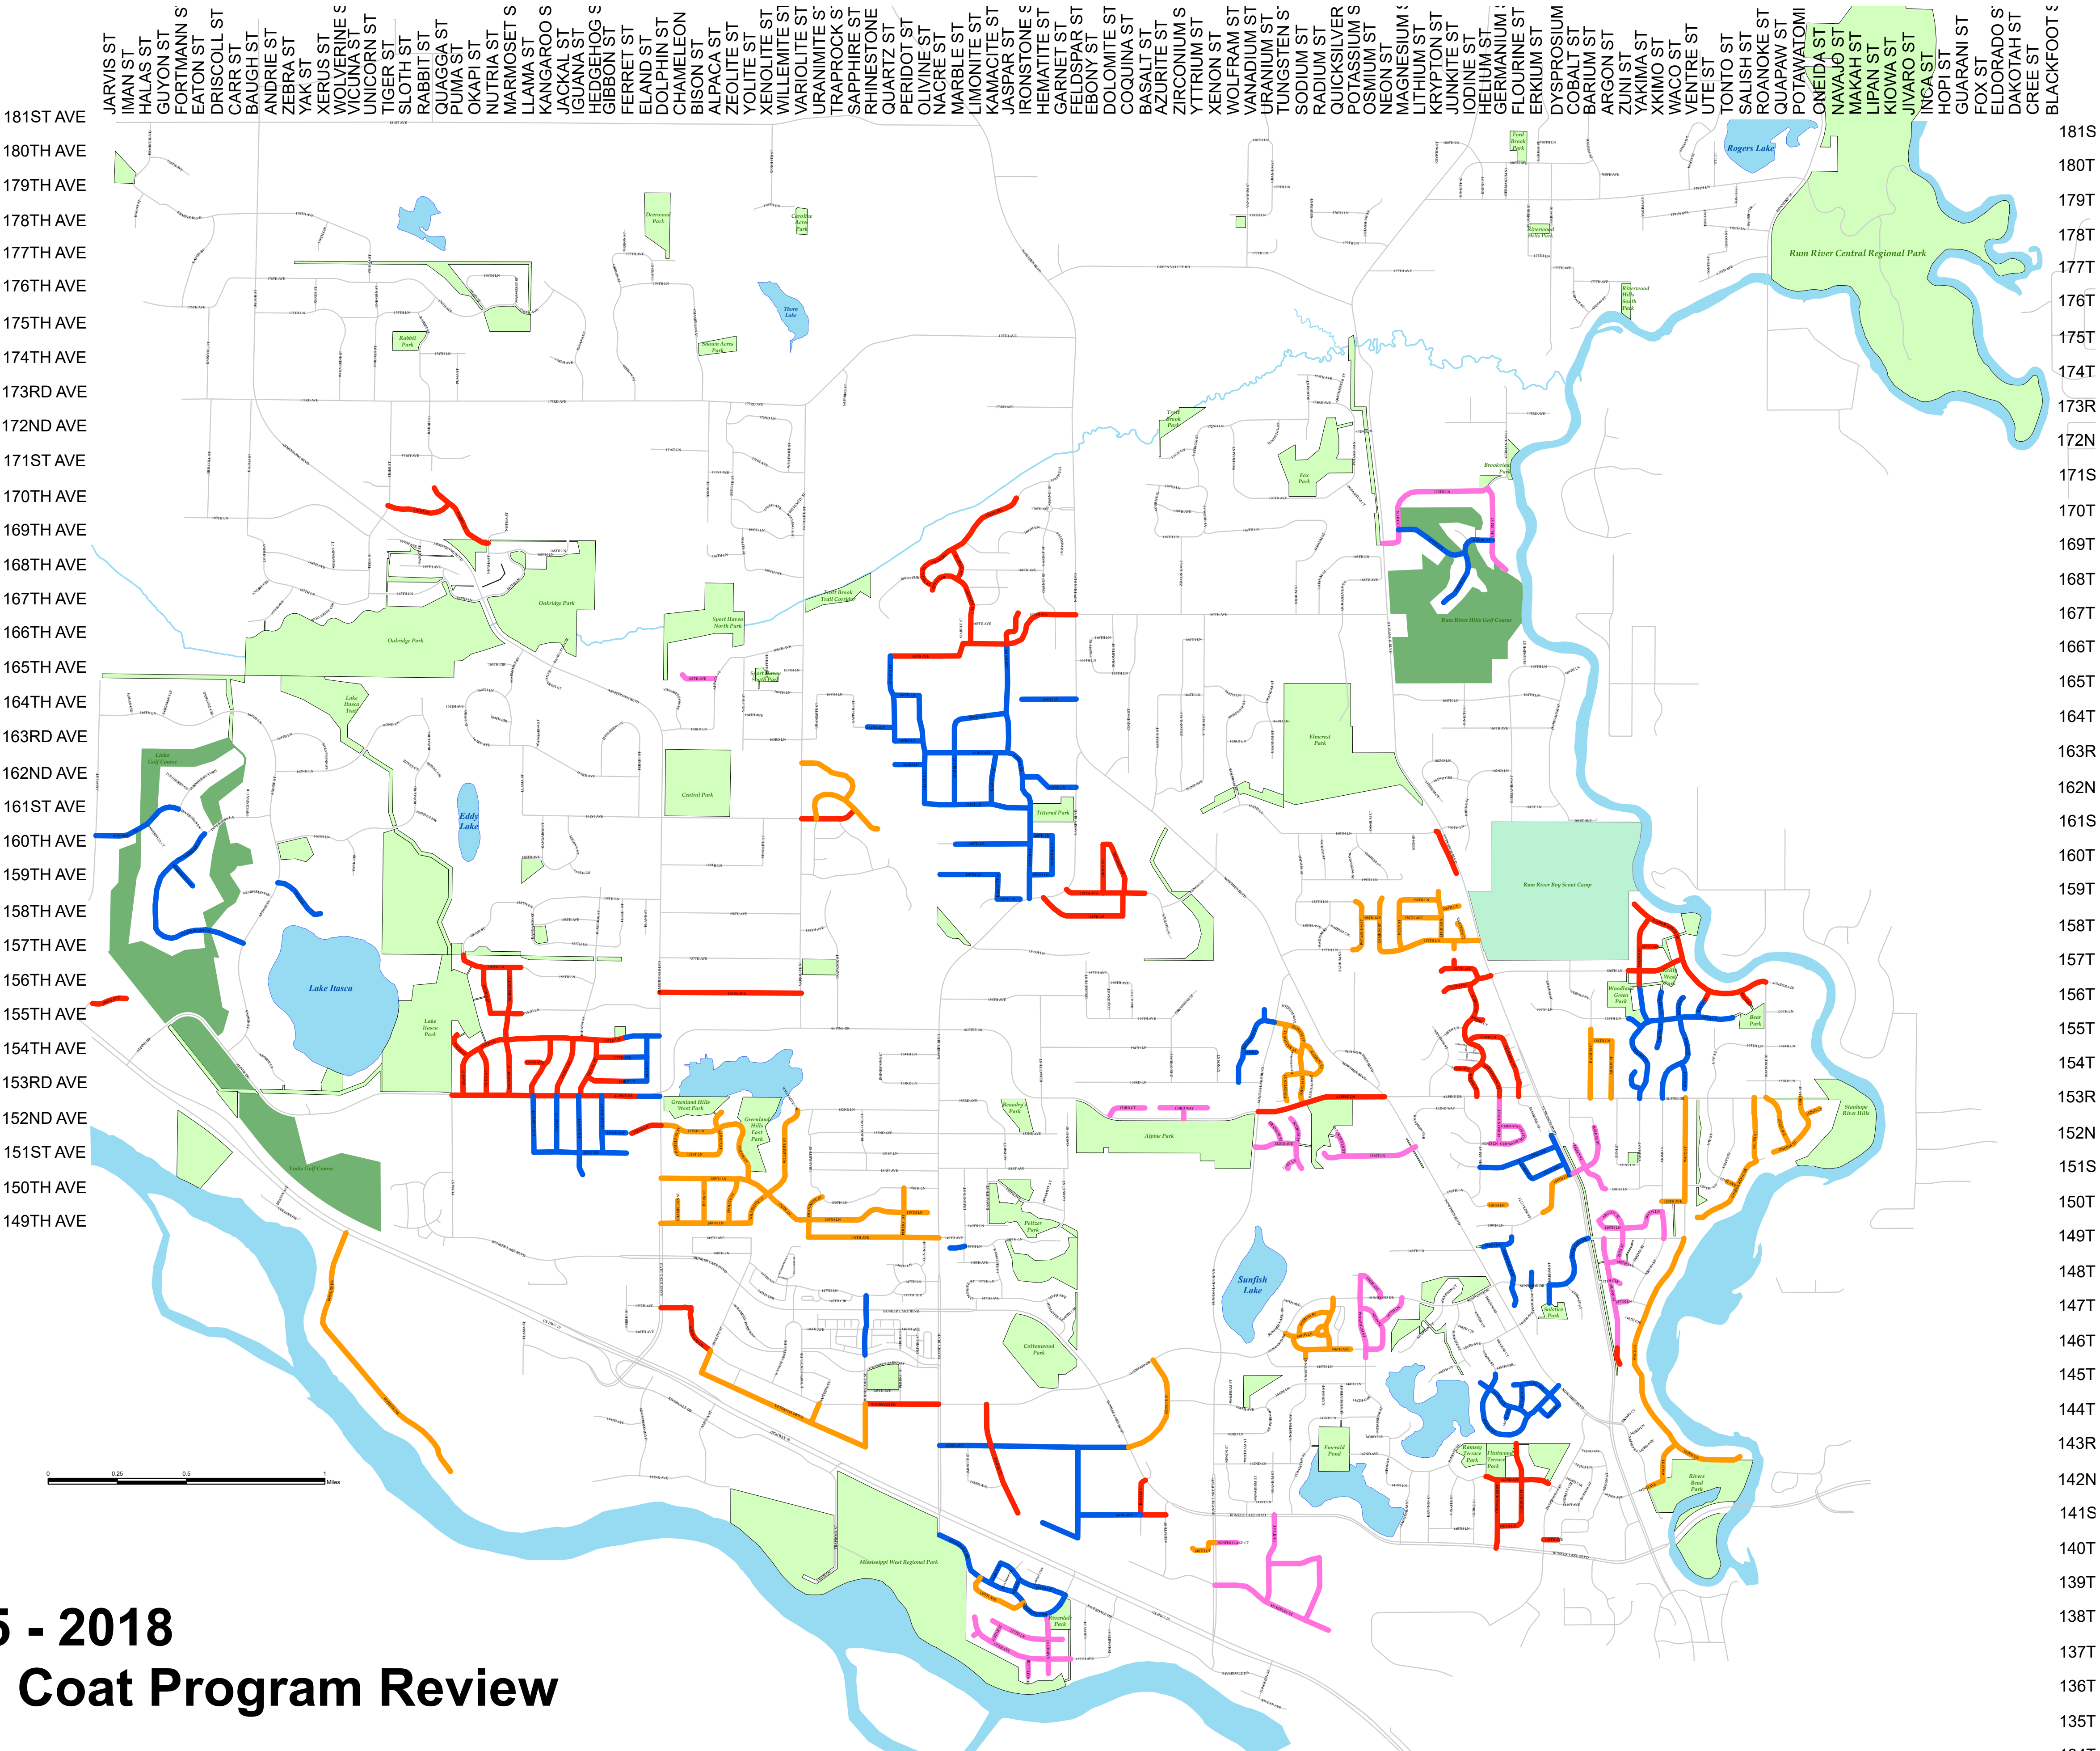

Seal Coat Year

181ST AVE
180TH AVE
179TH AVE
178TH AVE
177TH AVE
176TH AVE
175TH AVE
174TH AVE
173RD AVE
172ND AVE
171ST AVE
170TH AVE
169TH AVE
168TH AVE
167TH AVE
166TH AVE
165TH AVE
164TH AVE
163RD AVE
162ND AVE
161ST AVE
160TH AVE
159TH AVE
158TH AVE
157TH AVE
156TH AVE
155TH AVE
154TH AVE
153RD AVE
152ND AVE
151ST AVE
150TH AVE
149TH AVE

181S
180T
179T
178T
177T
176T
175T
174T
173R
172N
171S
170T
169T
168T
167T
166T
165T
164T
163R
162N
161S
160T
159T
158T
157T
156T
155T
154T
153R
152N
151S
150T
149T
148T
147T
146T
145T
144T
143R
142N
141S
140T
139T
138T
137T
136T
135T
134T

2015 - 2018 Seal Coat Program Review

Legend

SC_YR

- 0
- 2015
- 2016
- 2017
- 2018
- Road_Centerlines
- ScoutCamp
- Golf_Courses
- Parks
- Rivers
- Lakes_Ponds
- Creeks