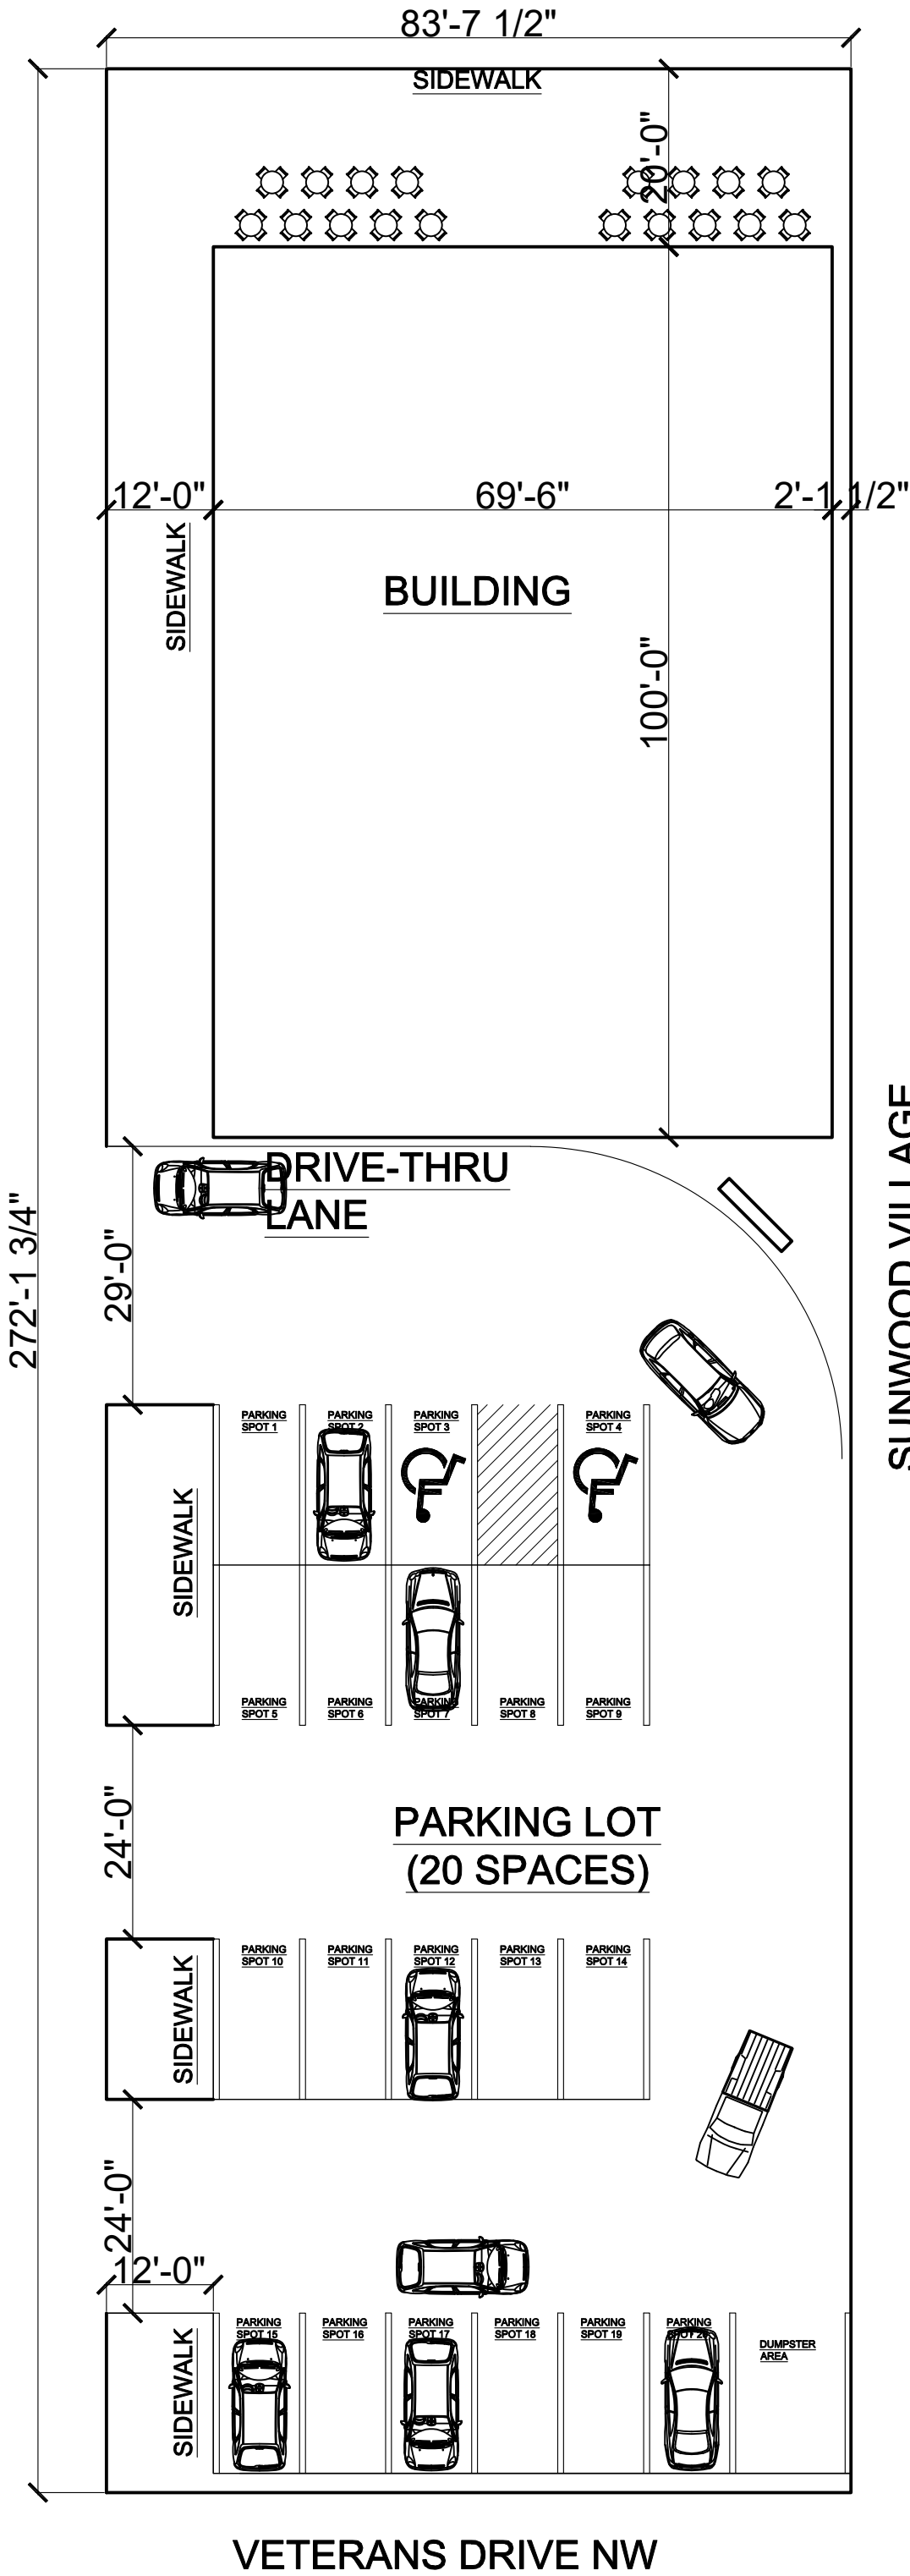

LITTFIN | DESIGN

© COPYRIGHT 2020
MLITTFIN@HOTMAIL.COM
320-224-7844

SUNWOOD DRIVE NW

YOLITE STREET NW

YOLITE STREET NW

SUNWOOD VILLAGE

VETERANS DRIVE NW