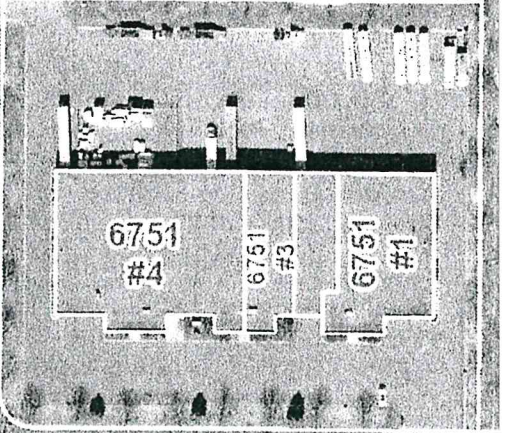

143RD AVE NW

143RD AVE NW

NOT TO SCALE

6820

645' ± 02'

653.26 ± 02'

25' BLDG SET BACK

ADDITION

165'

6815

MCKINLEY STILEY ST NW

EBONY ST NW

EBONY ST NW

6750

14191

6751 #4