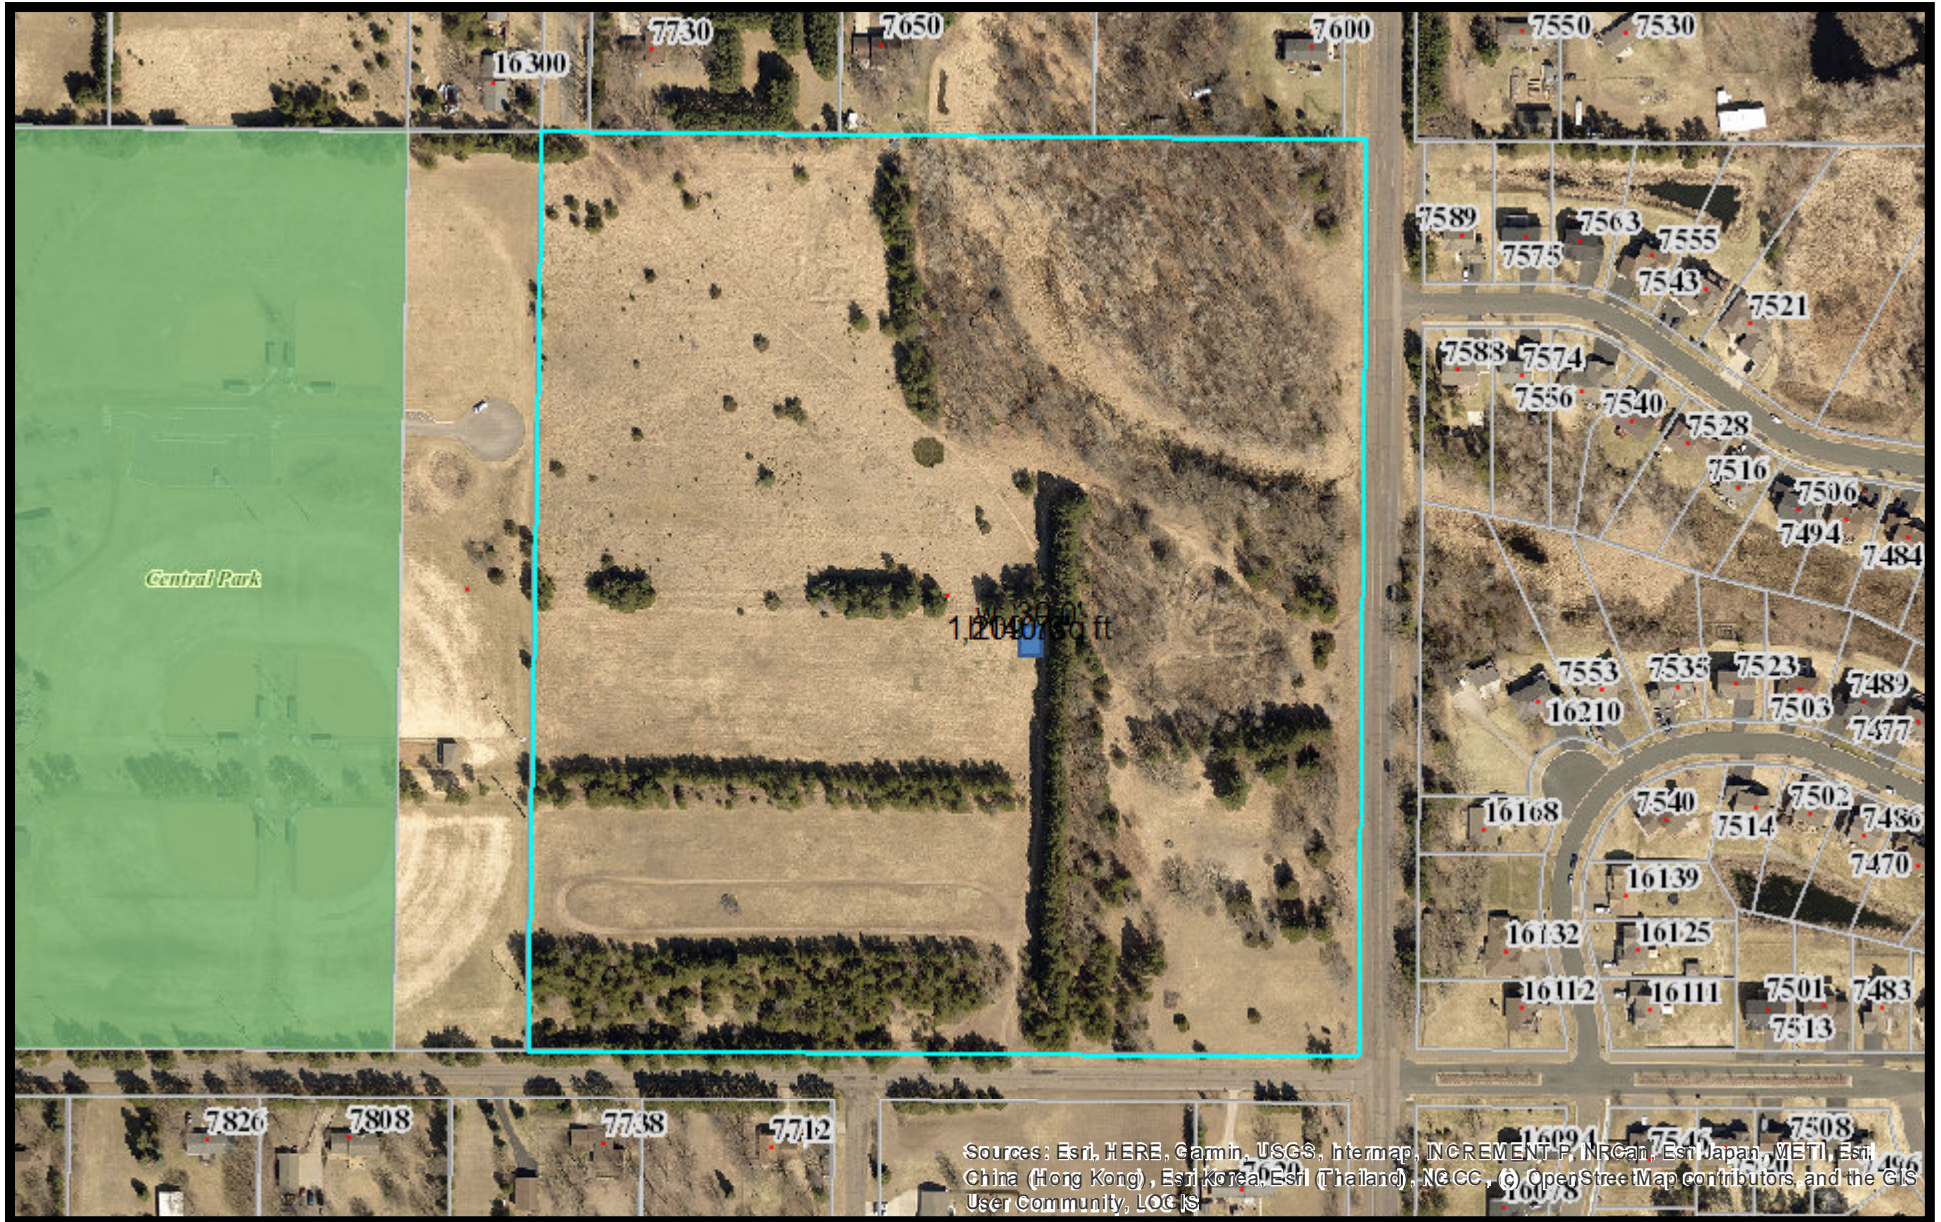

# Building Location

Church of St. Katharine Drexel IUP

February 3, 2021

00.01 0.035 0.07 0.105 0.14 mi