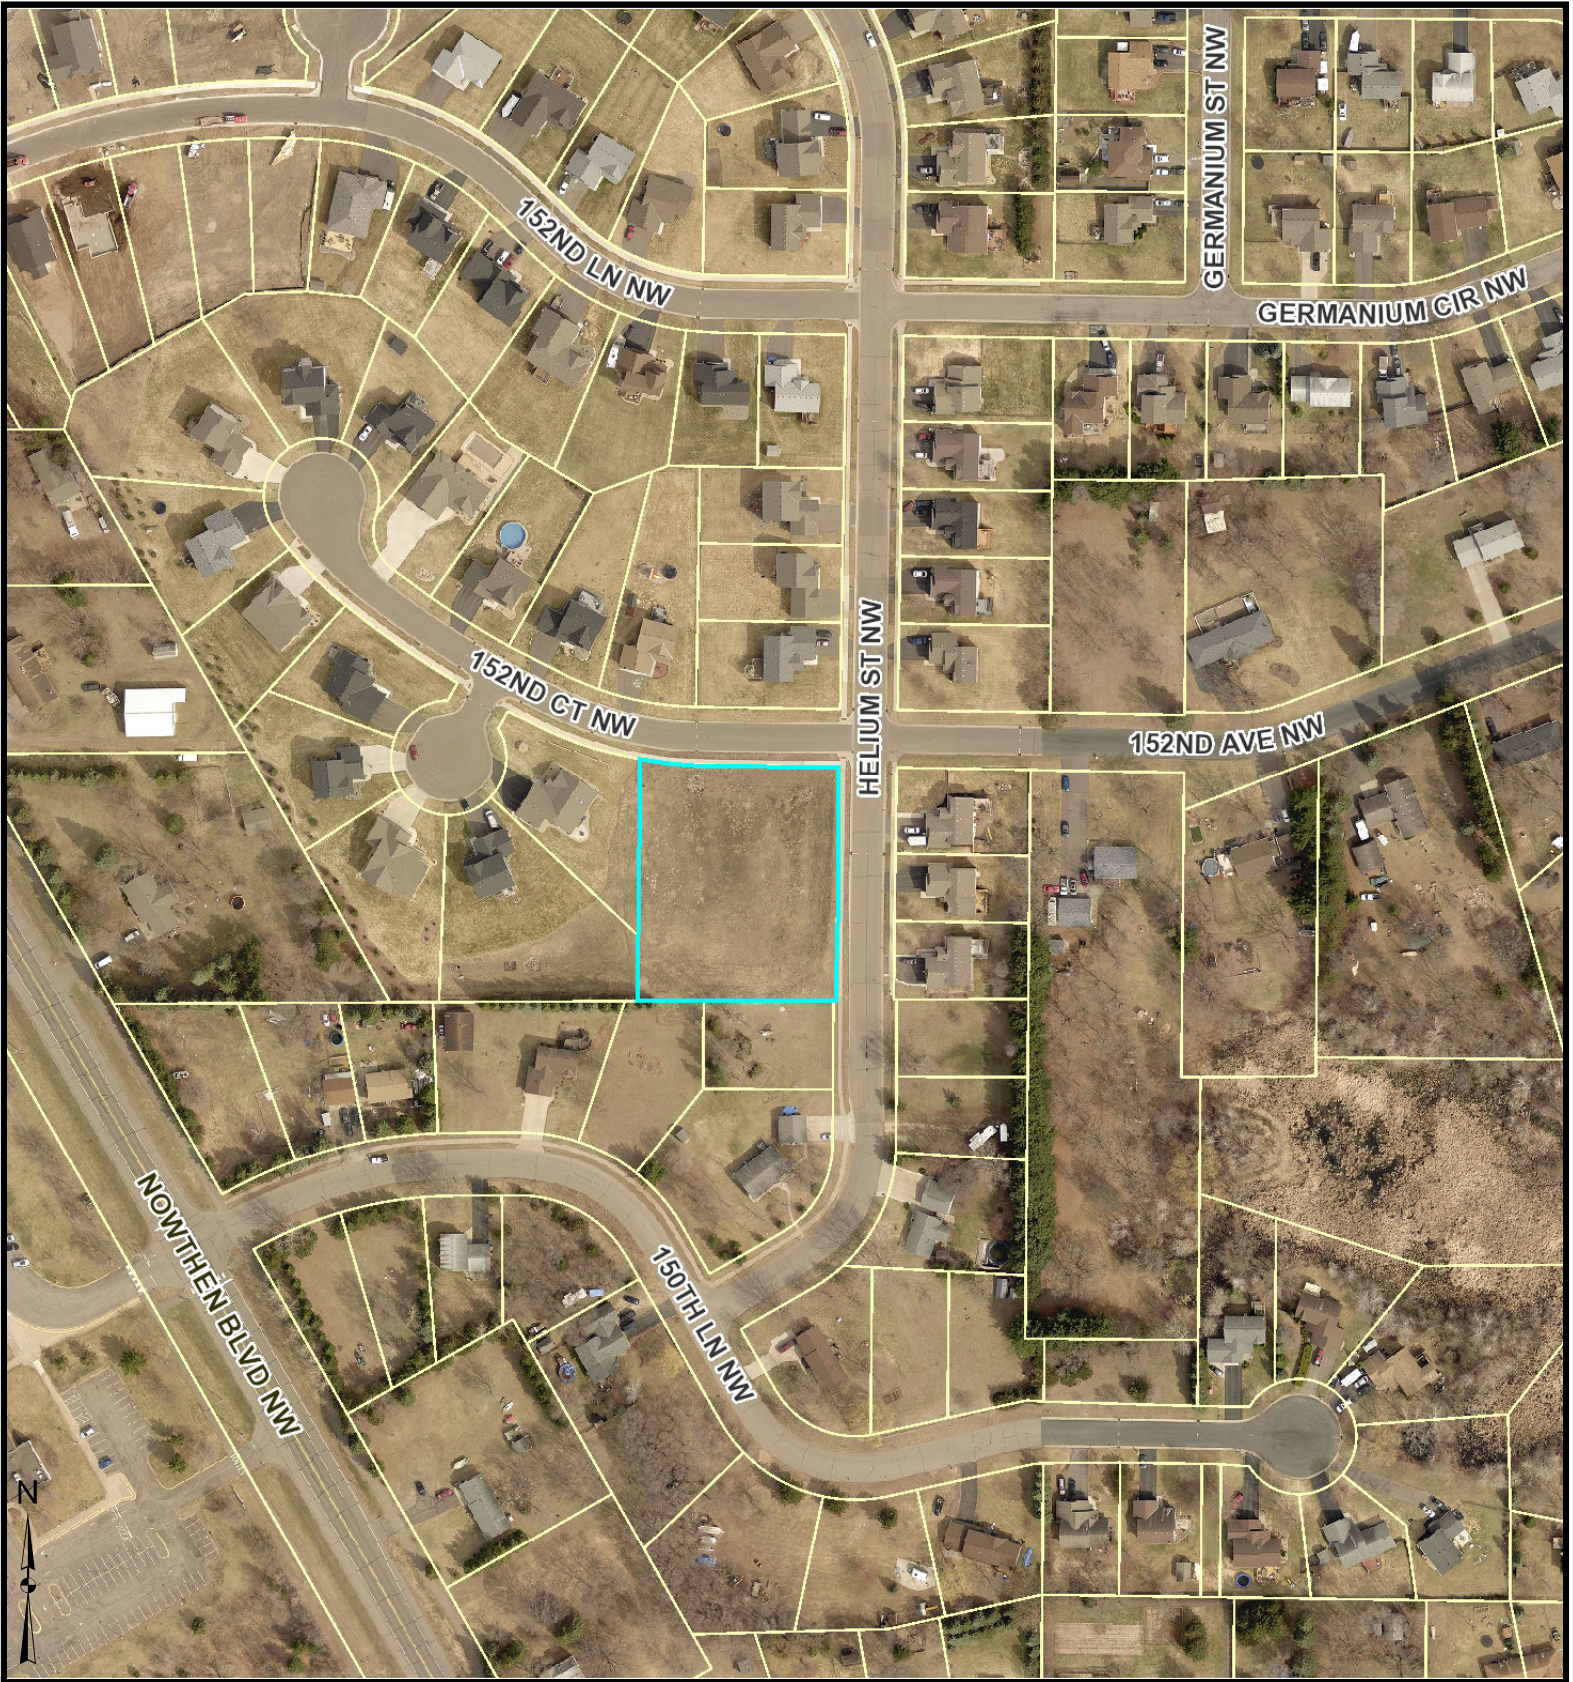

Outlot A, Harvest Estates

Parcel Information:

23-32-25-44-0057

Approx. Acres: 1.17

Commissioner: MATT LOOK

RAMSEY
MN 55303

Plat: HARVEST ESTATES

Owner Information: