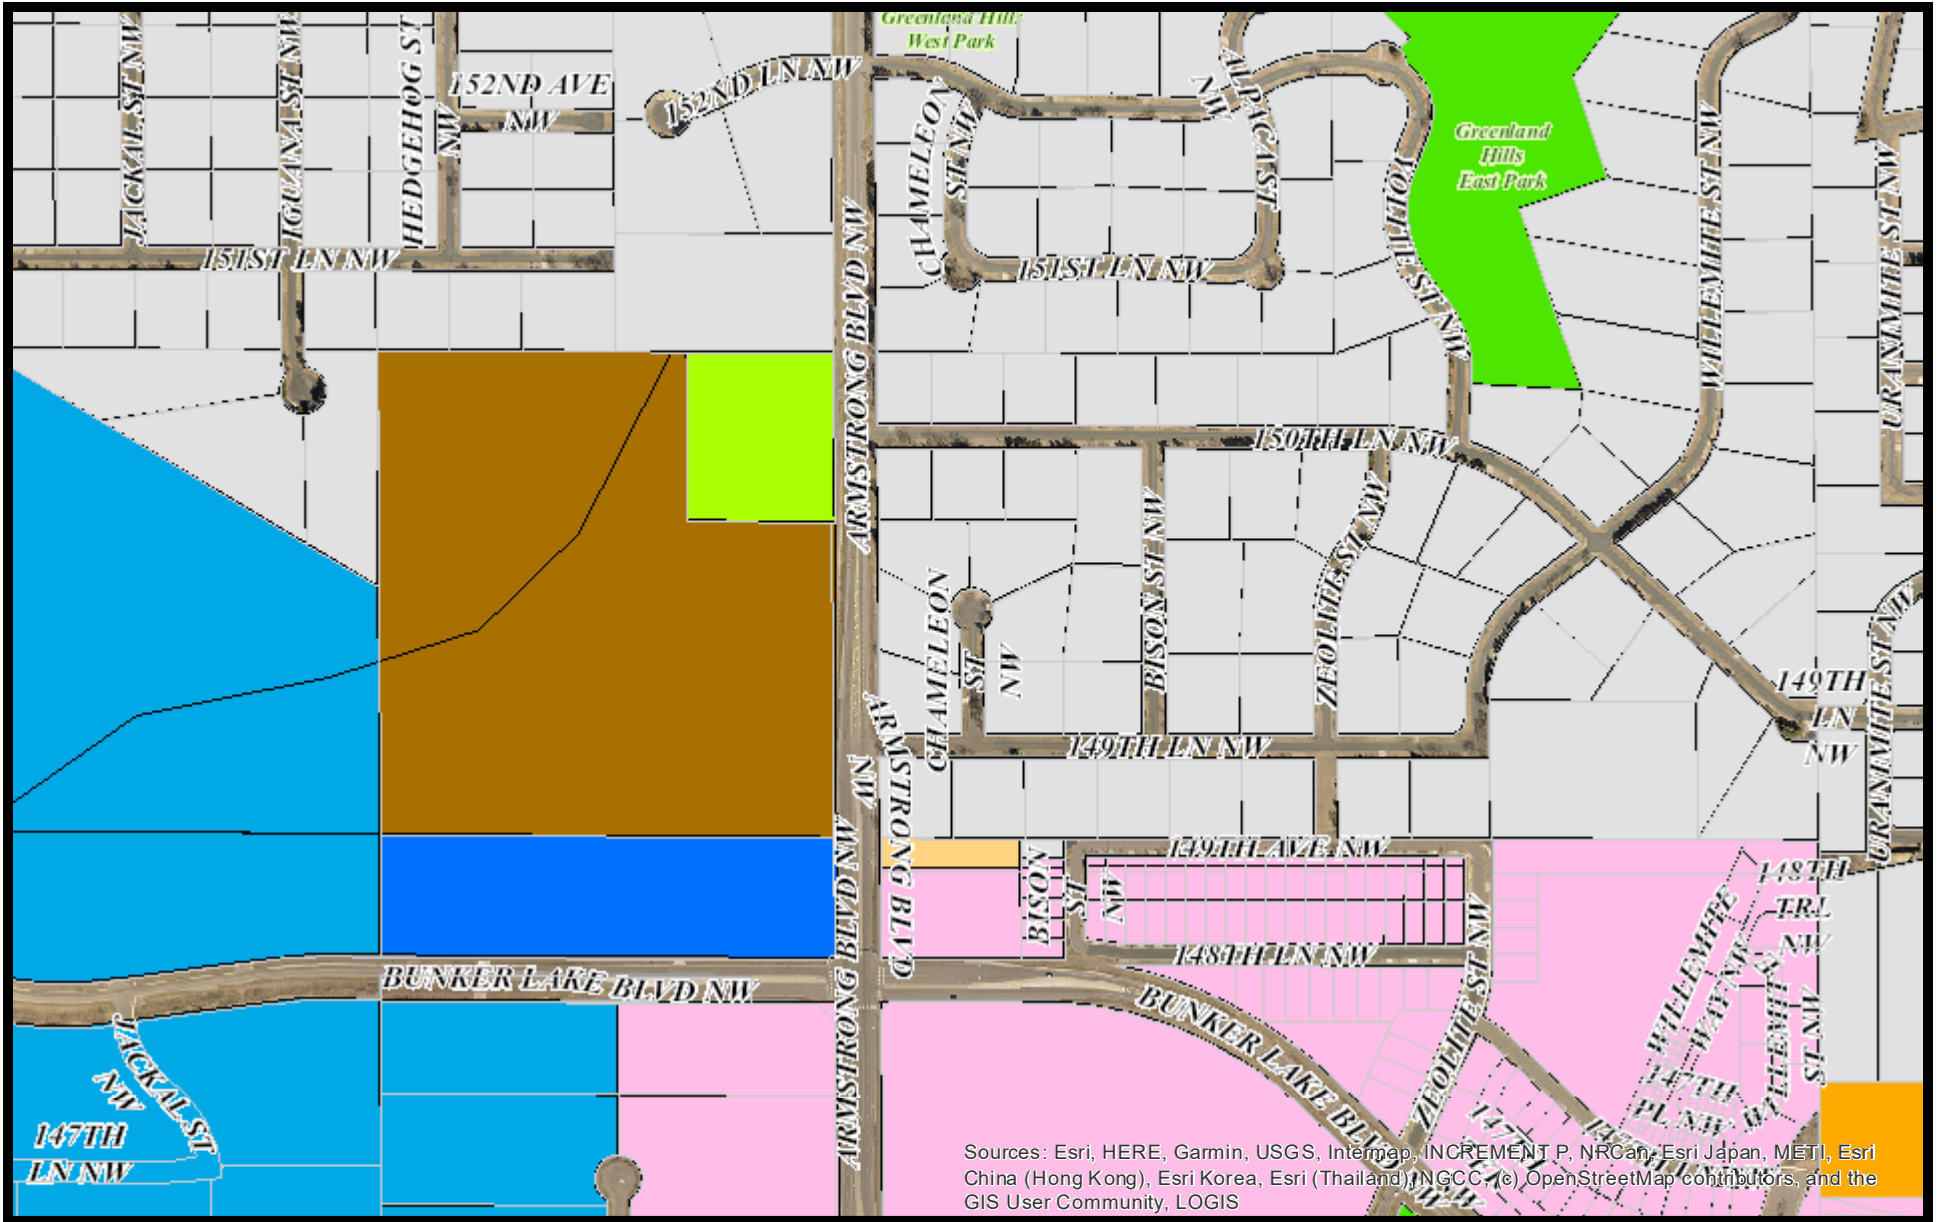

val\_Display\_PID  
val\_CO\_ADDR

# val\_Title

val\_Comment

Sources: Esri, HERE, Garmin, USGS, Intermap, INCREMENT P, NRCan, Esri Japan, METI, Esri China (Hong Kong), Esri Korea, Esri (Thailand), NGCC, (c) OpenStreetMap contributors, and the GIS User Community, LOGIS

8/4/2021, 8:11:04 AM

00.0375 0.075 0.15 0.225 0.3 mi