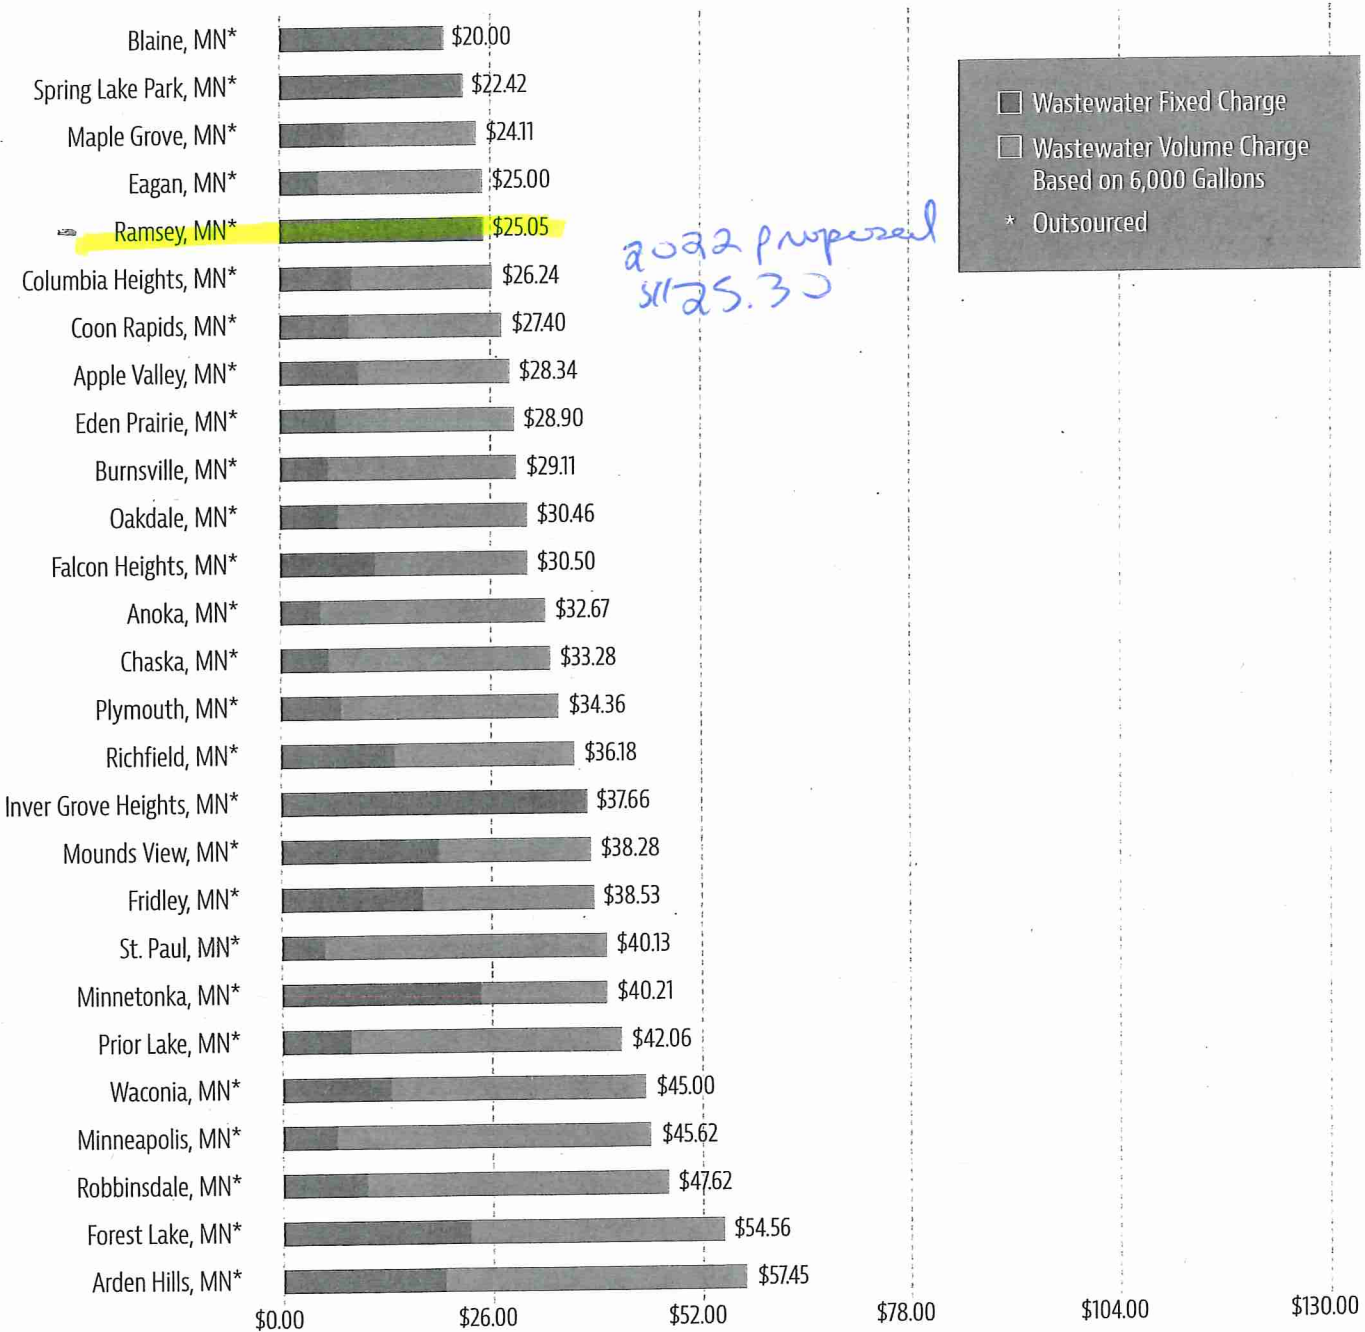

WATER

MINNEAPOLIS/ST. PAUL METRO AREA

SEWER

MINNEAPOLIS/ST. PAUL METRO

(Served by Metropolitan Council Environmental Services)

TYPICAL MONTHLY RESIDENTIAL WASTEWATER UTILITY BILL (\$)

STORM DRAINAGE

MINNEAPOLIS/ST. PAUL METRO