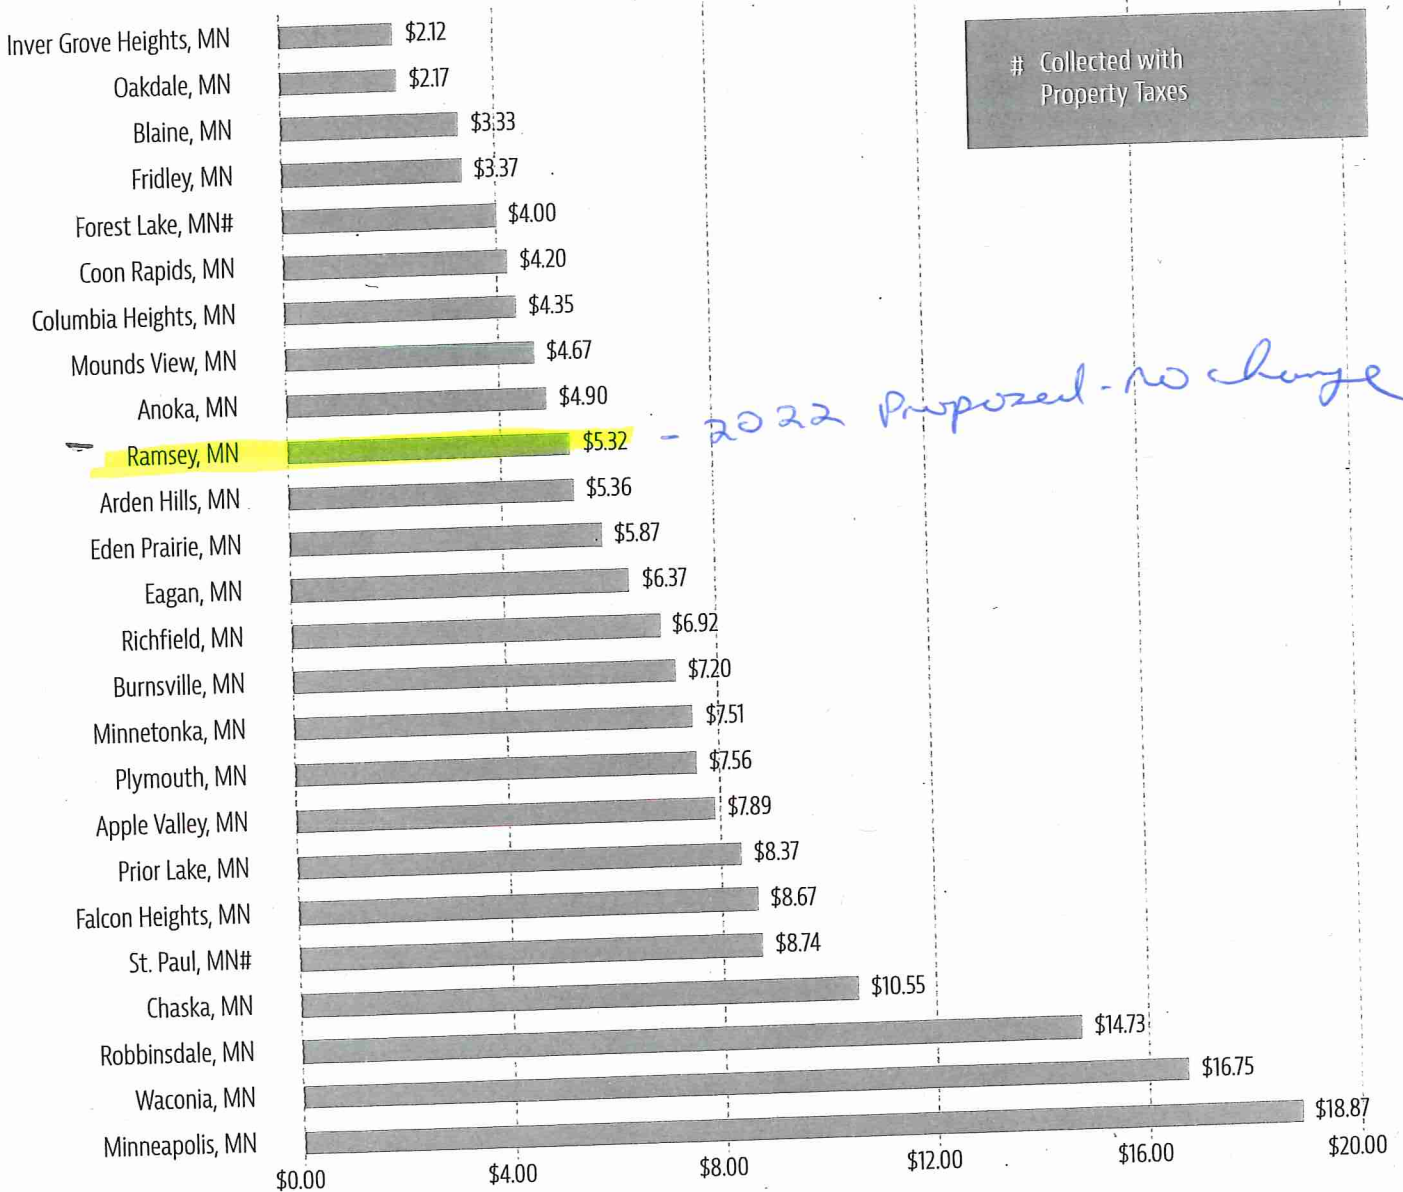

TYPICAL MONTHLY RESIDENTIAL STORMWATER UTILITY BILL (\$)