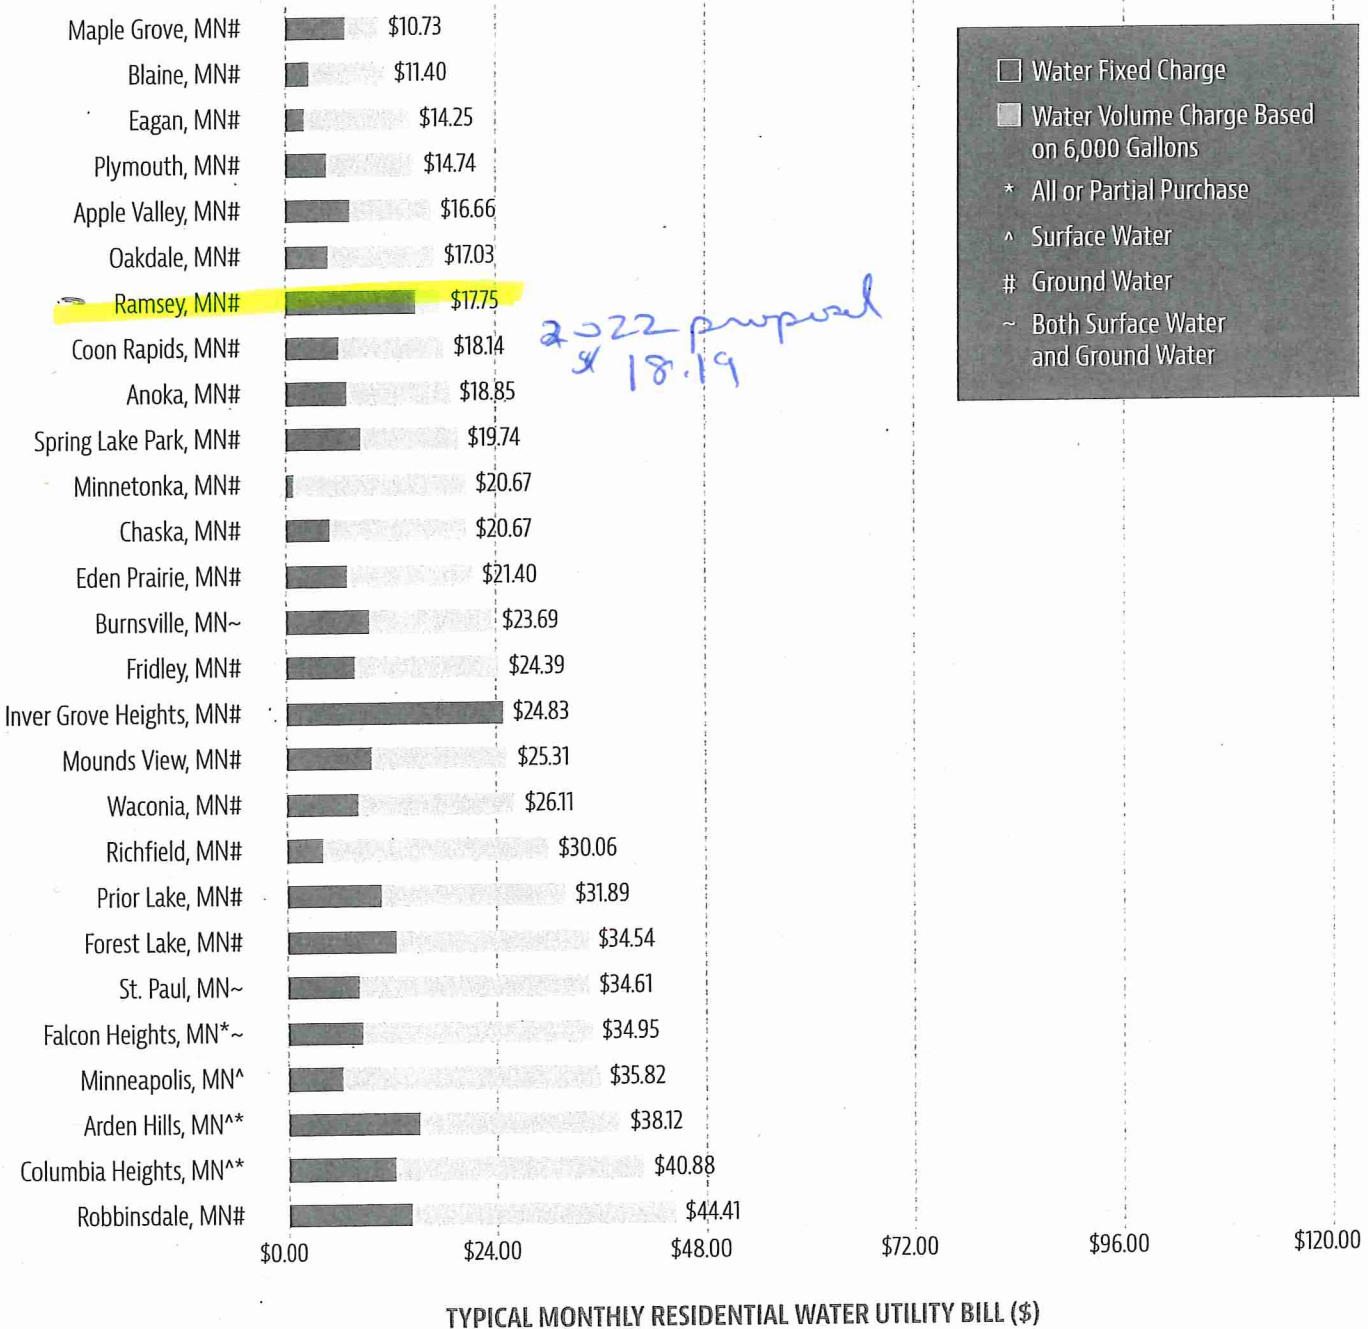

WATER

MINNEAPOLIS/ST. PAUL METRO AREA

SEWER

MINNEAPOLIS/ST. PAUL METRO

(Served by Metropolitan Council Environmental Services)

TYPICAL MONTHLY RESIDENTIAL WASTEWATER UTILITY BILL (\$)

STORM DRAINAGE

MINNEAPOLIS/ST. PAUL METRO