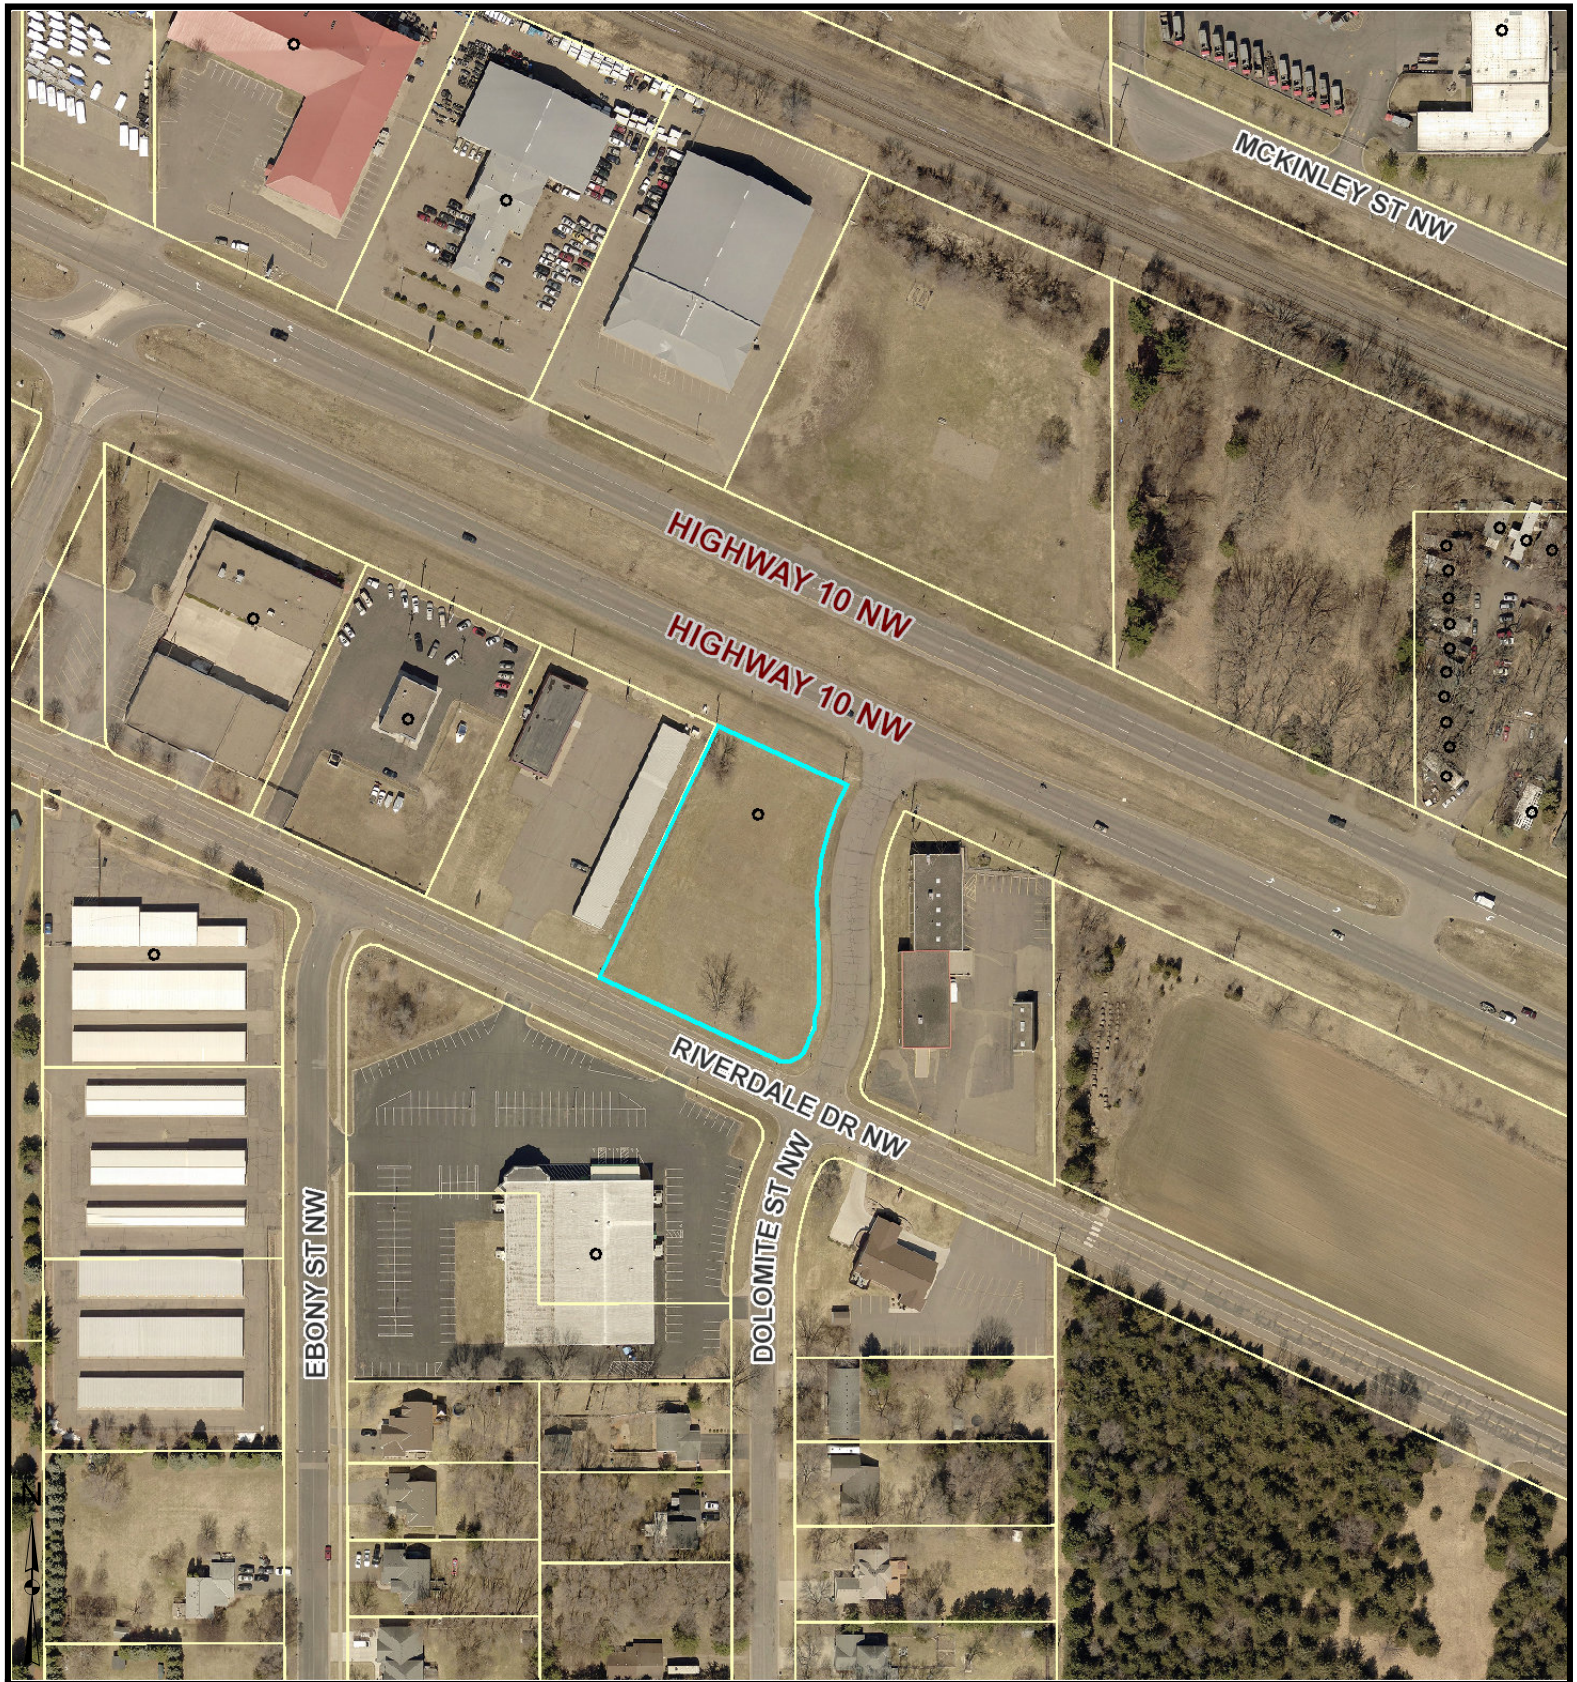

Lot 4, Block 1, Riverside West

Parcel Information:

34-32-25-13-0005
6710 HIGHWAY 10 NW
RAMSEY
MN 55303
Plat: RIVERSIDE WEST

Approx. Acres: 1.23
Commissioner: MATT LOOK

Owner Information:

Sean Sullivan

1:2,400