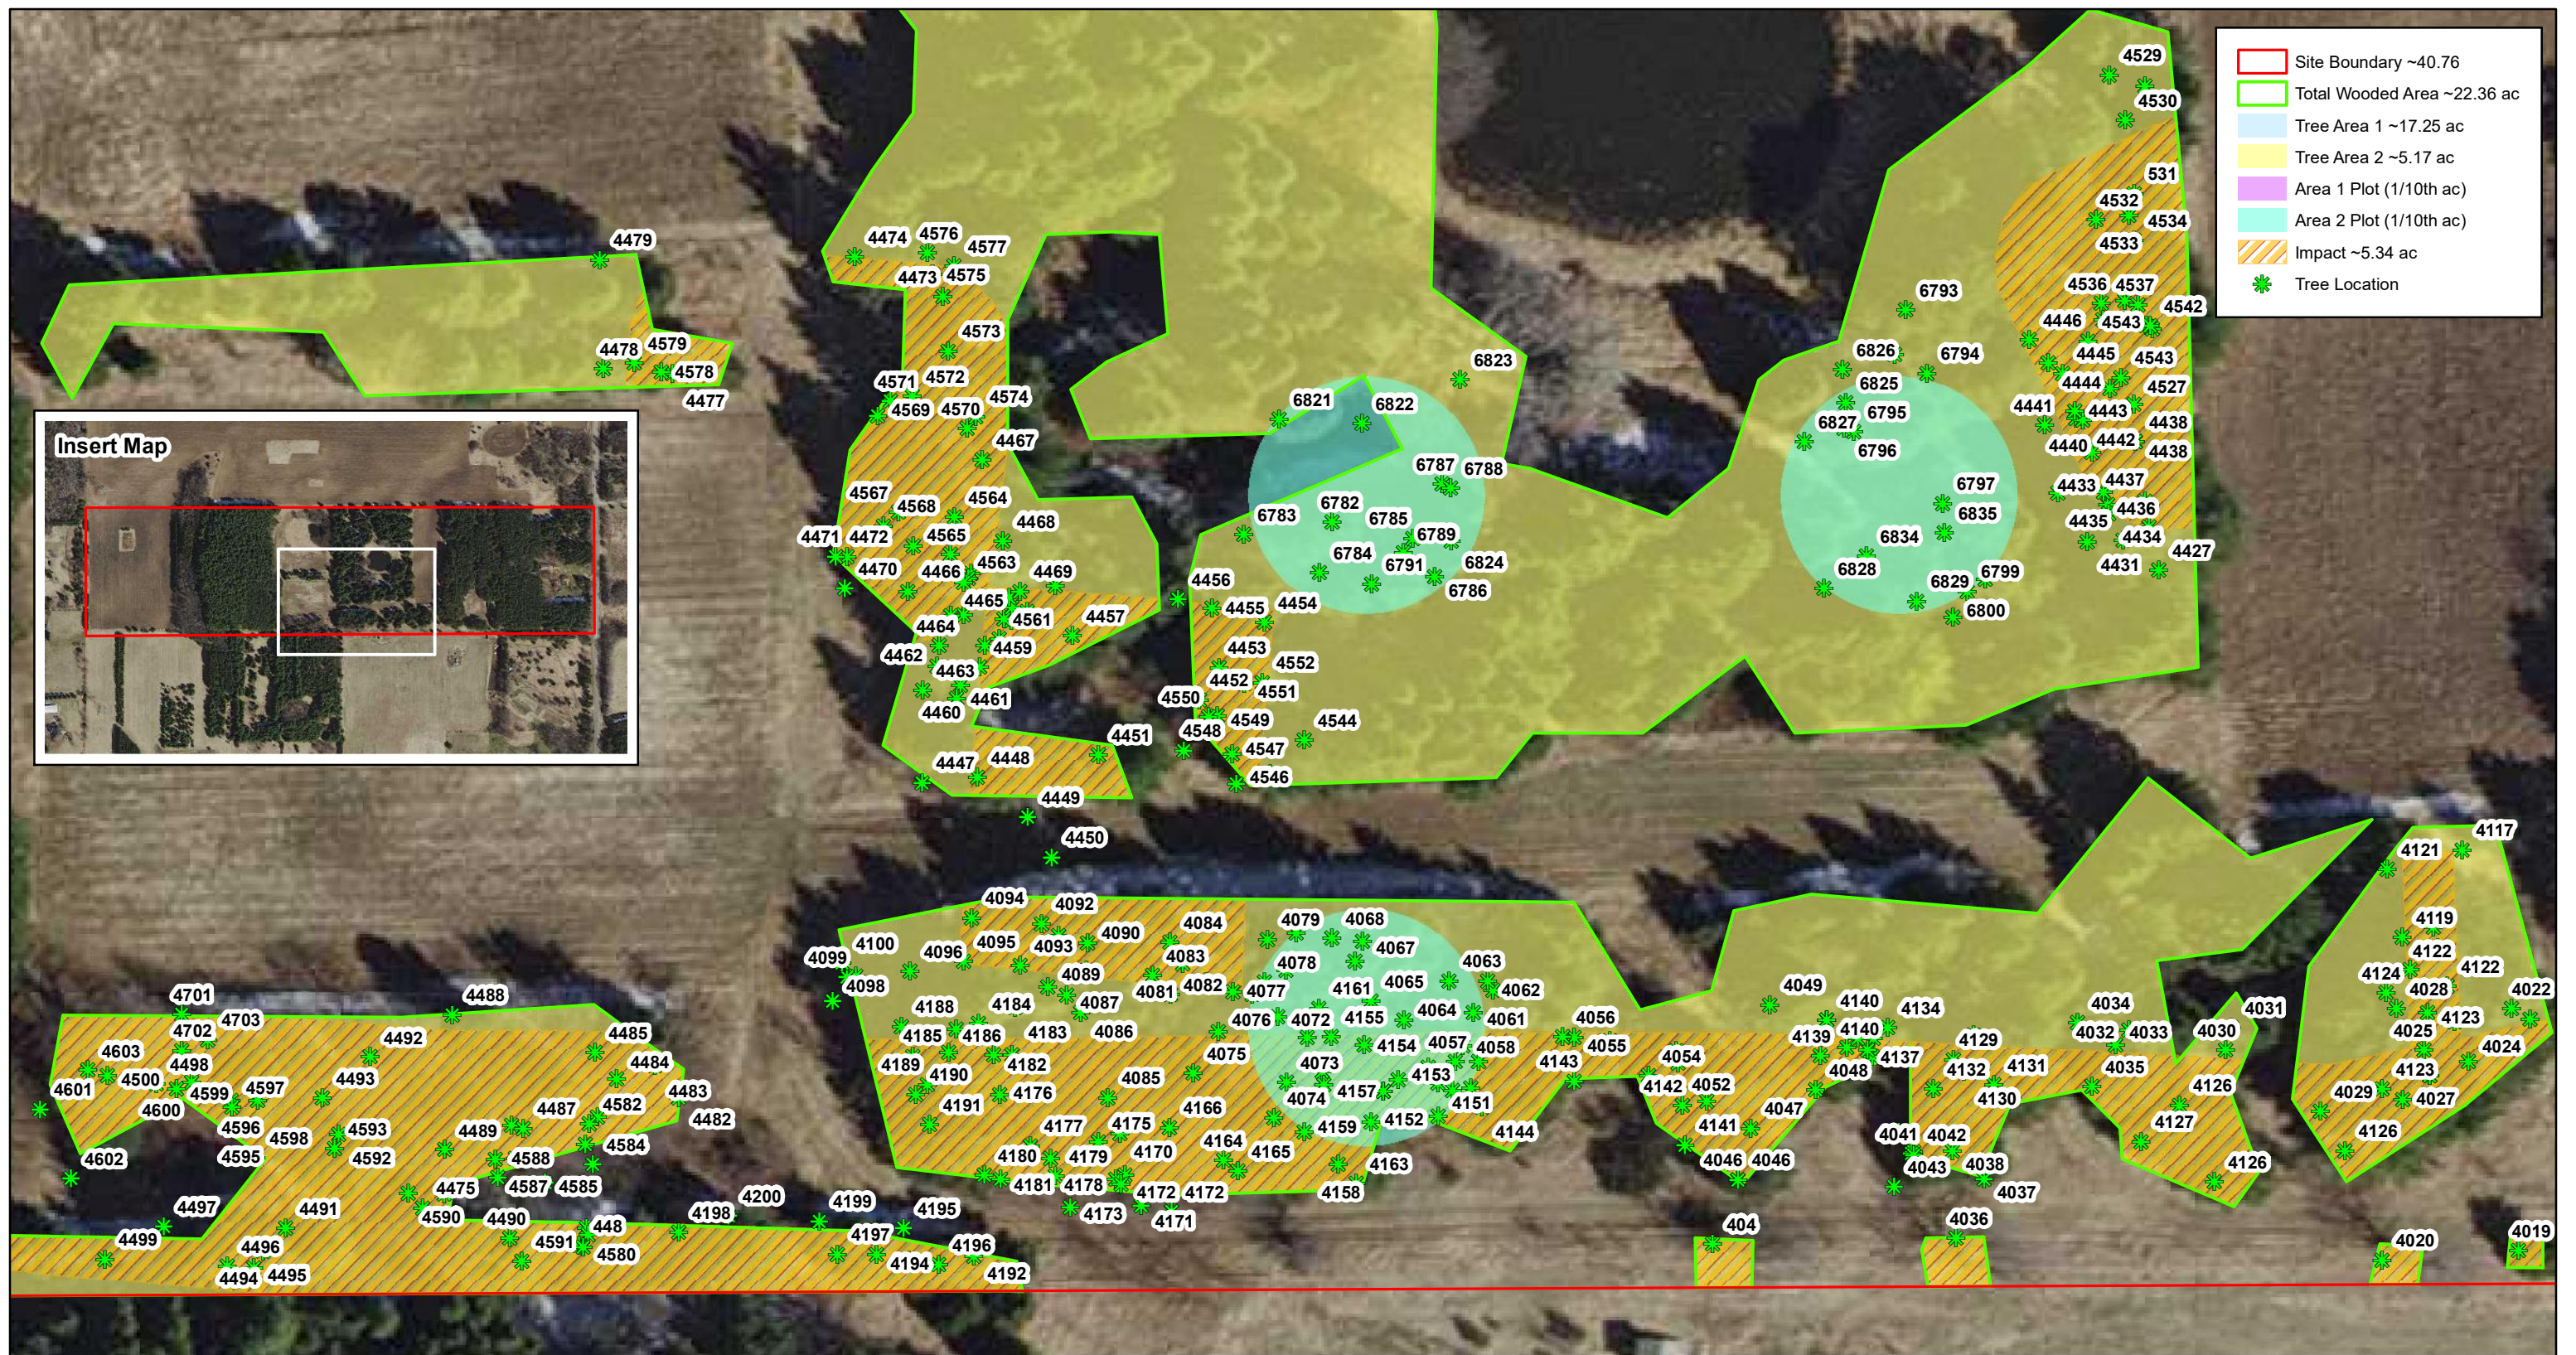

The 40.76-acre site was comprised of open fields, wetlands, existing structures, and approximately 22.36 acres of trees grouped into three large continuous areas of planted woodland. The purpose of this memo is to explain the tree survey results. The woodland was divided into two tree areas, Tree Area 1 (~17.25-ac) and Tree Area 2 (~5.17-ac), based on aerial canopy similarities. The division of the woodland into similar canopy groupings allowed the subsampling method to more accurately projected tree Basal Area (BA) for each grouping. For the proposed survey methods see attached Tree Survey Methods Memo in **Appendix A**.

Tree Survey Results Overview

- 22.36 acres of woodland onsite.
- All significant trees impacted by primary and secondary construction zones were sampled (**Figure 2A-2F**). Additional 2.22 acres were sample within 23, 1/10th-ac plots.
- Total ~7.59 acres of woodland were sampled.
- 2349 significant trees sampled. Data located in **Appendix B**.
- The site had a sampled diversity of 24 different species, of which ~91% of the trees sampled were either red pine, white pine, or white spruce (**Table 1**, on following page).
- Sample plots projected a site total tree BA of 3790.78 sqft (**Table 2**, on the following page) and the total tree BA impacted equaled 889.66 sqft, or 23.47% of total projected BA on-site.

KJOLHAUG ENVIRONMENTAL SERVICES COMPANY
Source: MNGEO Spatial Commons, Carlson McCain

Figure 2A - Tree Location

Figure 2B - Tree Location

Figure 2C - Tree Location

*GPS accuracies averaged ~6 ft due to dense tree canopy coverage.

Note: Boundaries indicated on this figure are approximate and do not constitute an official survey product.

Figure 2D - Tree Location

Figure 2f - Tree Location

Saint Joseph Pines - Afton, MN

Appendix A

Tree Survey Methods Memo