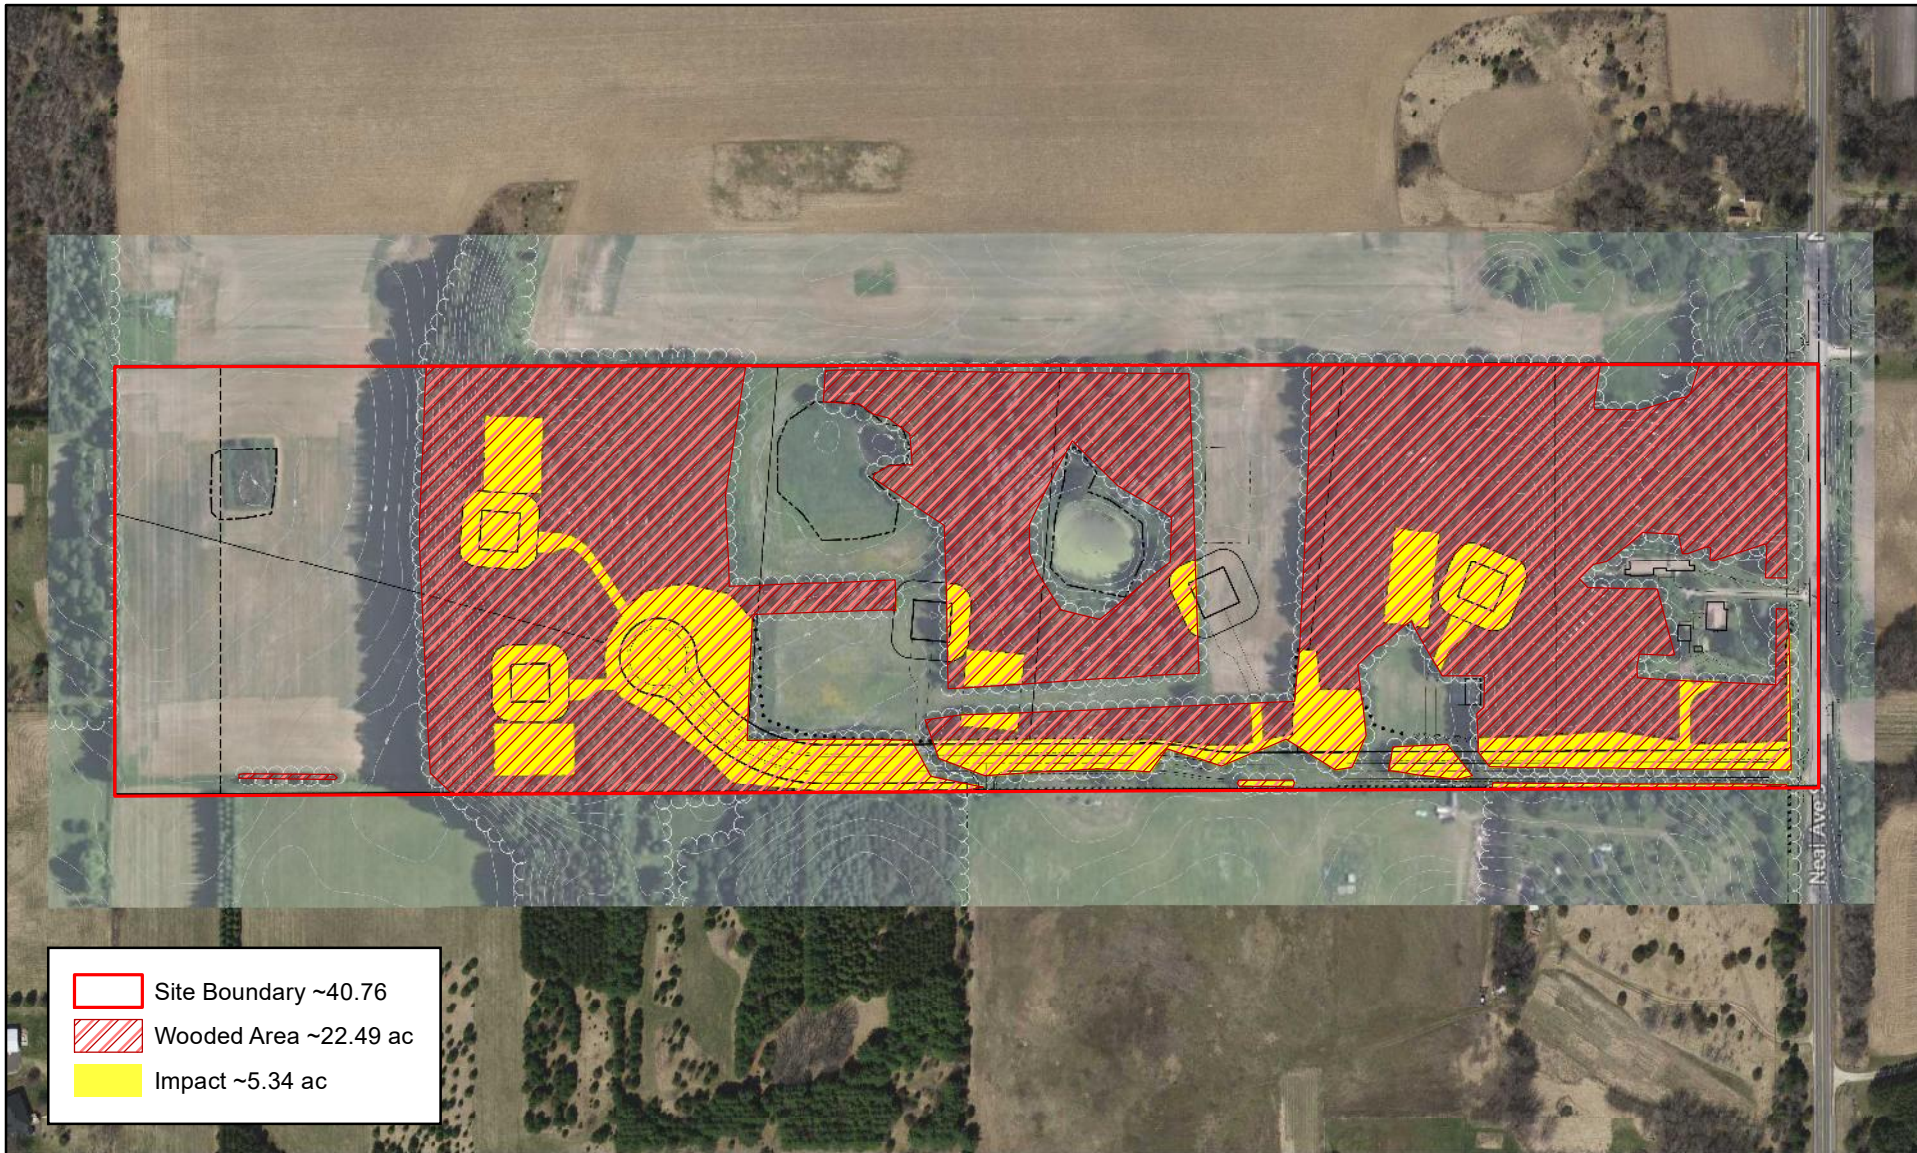

The 40.76-acre site was comprised of open fields, wetlands, existing structures, and approximately 22.36 acres of trees grouped into three large continuous areas of planted woodland. The purpose of this memo is to explain the tree survey results. The woodland was divided into two tree areas, Tree Area 1 (~17.25-ac) and Tree Area 2 (~5.17-ac), based on aerial canopy similarities. The division of the woodland into similar canopy groupings allowed the subsampling method to more accurately projected tree Basal Area (BA) for each grouping. For the proposed survey methods see attached Tree Survey Methods Memo in **Appendix A**.

Tree Survey Results Overview

- 22.36 acres of woodland onsite.
- All significant trees impacted by primary and secondary construction zones were sampled (**Figure 2A-2F**). Additional 2.22 acres were sample within 23, 1/10th-ac plots.
- Total ~7.59 acres of woodland were sampled.
- 2349 significant trees sampled. Data located in **Appendix B**.
- The site had a sampled diversity of 24 different species, of which ~91% of the trees sampled were either red pine, white pine, or white spruce (**Table 1**, on following page).
- Sample plots projected a site total tree BA of 3790.78 sqft (**Table 2**, on the following page) and the total tree BA impacted equaled 889.66 sqft, or 23.47% of total projected BA on-site.

Saint Joseph Pines - Afton, MN

Site Assessment for Significant Trees

FIGURES

1. Tree Impact Area
2. Tree Survey Overview

Figure 1 - Tree Impact Area

N

0 300
Feet

Saint Joseph Pines Site (KES 2021)
Afton, Minnesota

Note: Boundaries indicated on this figure are approximate and do not constitute an official survey product.

KJOLHAUG ENVIRONMENTAL SERVICES COMPANY
 Source: MNGEO Spatial Commons, Carlson McCain

Figure 2 - Tree Survey Overview