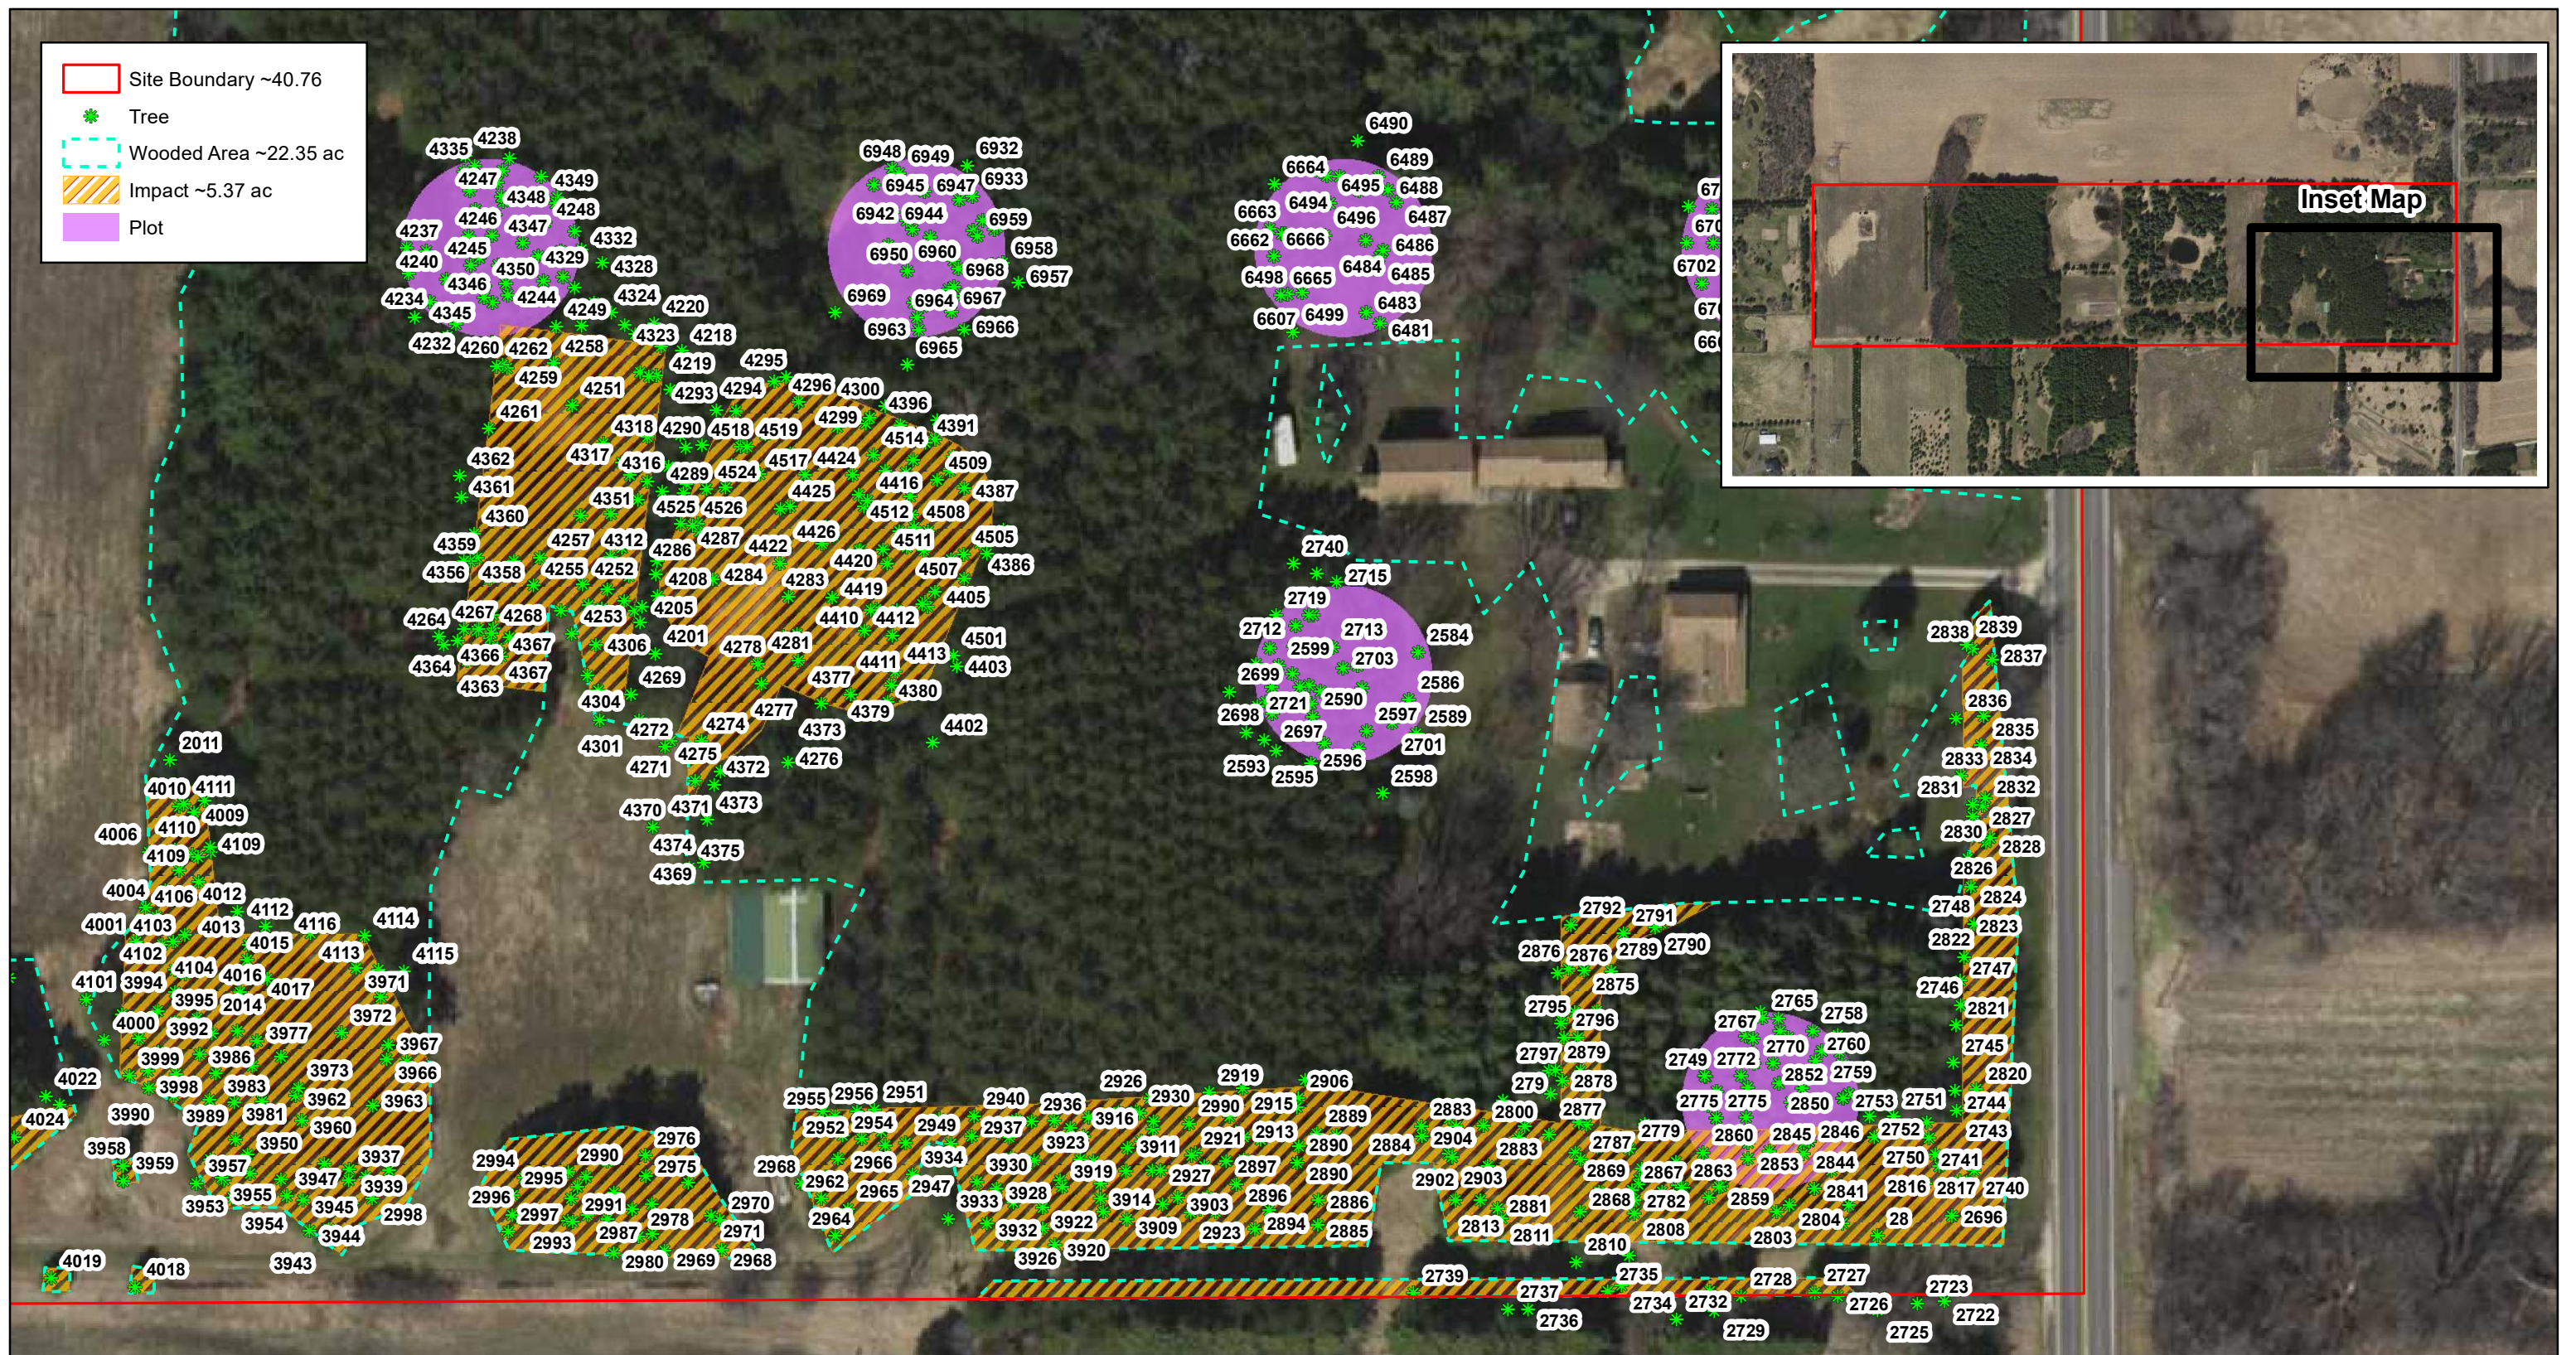

The 40.76-acre site was comprised of open fields, wetlands, existing structures, and approximately 22.36 acres of trees grouped into three large continuous areas of planted woodland. The purpose of this memo is to explain the tree survey results. The woodland was divided into two tree areas, Tree Area 1 (~17.25-ac) and Tree Area 2 (~5.17-ac), based on aerial canopy similarities. The division of the woodland into similar canopy groupings allowed the subsampling method to more accurately projected tree Basal Area (BA) for each grouping. For the proposed survey methods see attached Tree Survey Methods Memo in **Appendix A**.

Tree Survey Results Overview

- 22.36 acres of woodland onsite.
- All significant trees impacted by primary and secondary construction zones were sampled (**Figure 2A-2F**). Additional 2.22 acres were sample within 23, 1/10th-ac plots.
- Total ~7.59 acres of woodland were sampled.
- 2349 significant trees sampled. Data located in **Appendix B**.
- The site had a sampled diversity of 24 different species, of which ~91% of the trees sampled were either red pine, white pine, or white spruce (**Table 1**, on following page).
- Sample plots projected a site total tree BA of 3790.78 sqft (**Table 2**, on the following page) and the total tree BA impacted equaled 889.66 sqft, or 23.47% of total projected BA on-site.

KJOLHAUG ENVIRONMENTAL SERVICES COMPANY
Source: MNGEO Spatial Commons, Carlson McCain

Figure 2A - Tree Location

Figure 2B - Tree Location

Figure 2C - Tree Location

*GPS accuracies averaged ~6 ft due to dense tree canopy coverage.

Note: Boundaries indicated on this figure are approximate and do not constitute an official survey product.

Figure 2D - Tree Location

Figure 2f - Tree Location

Saint Joseph Pines - Afton, MN

Appendix A

Tree Survey Methods Memo