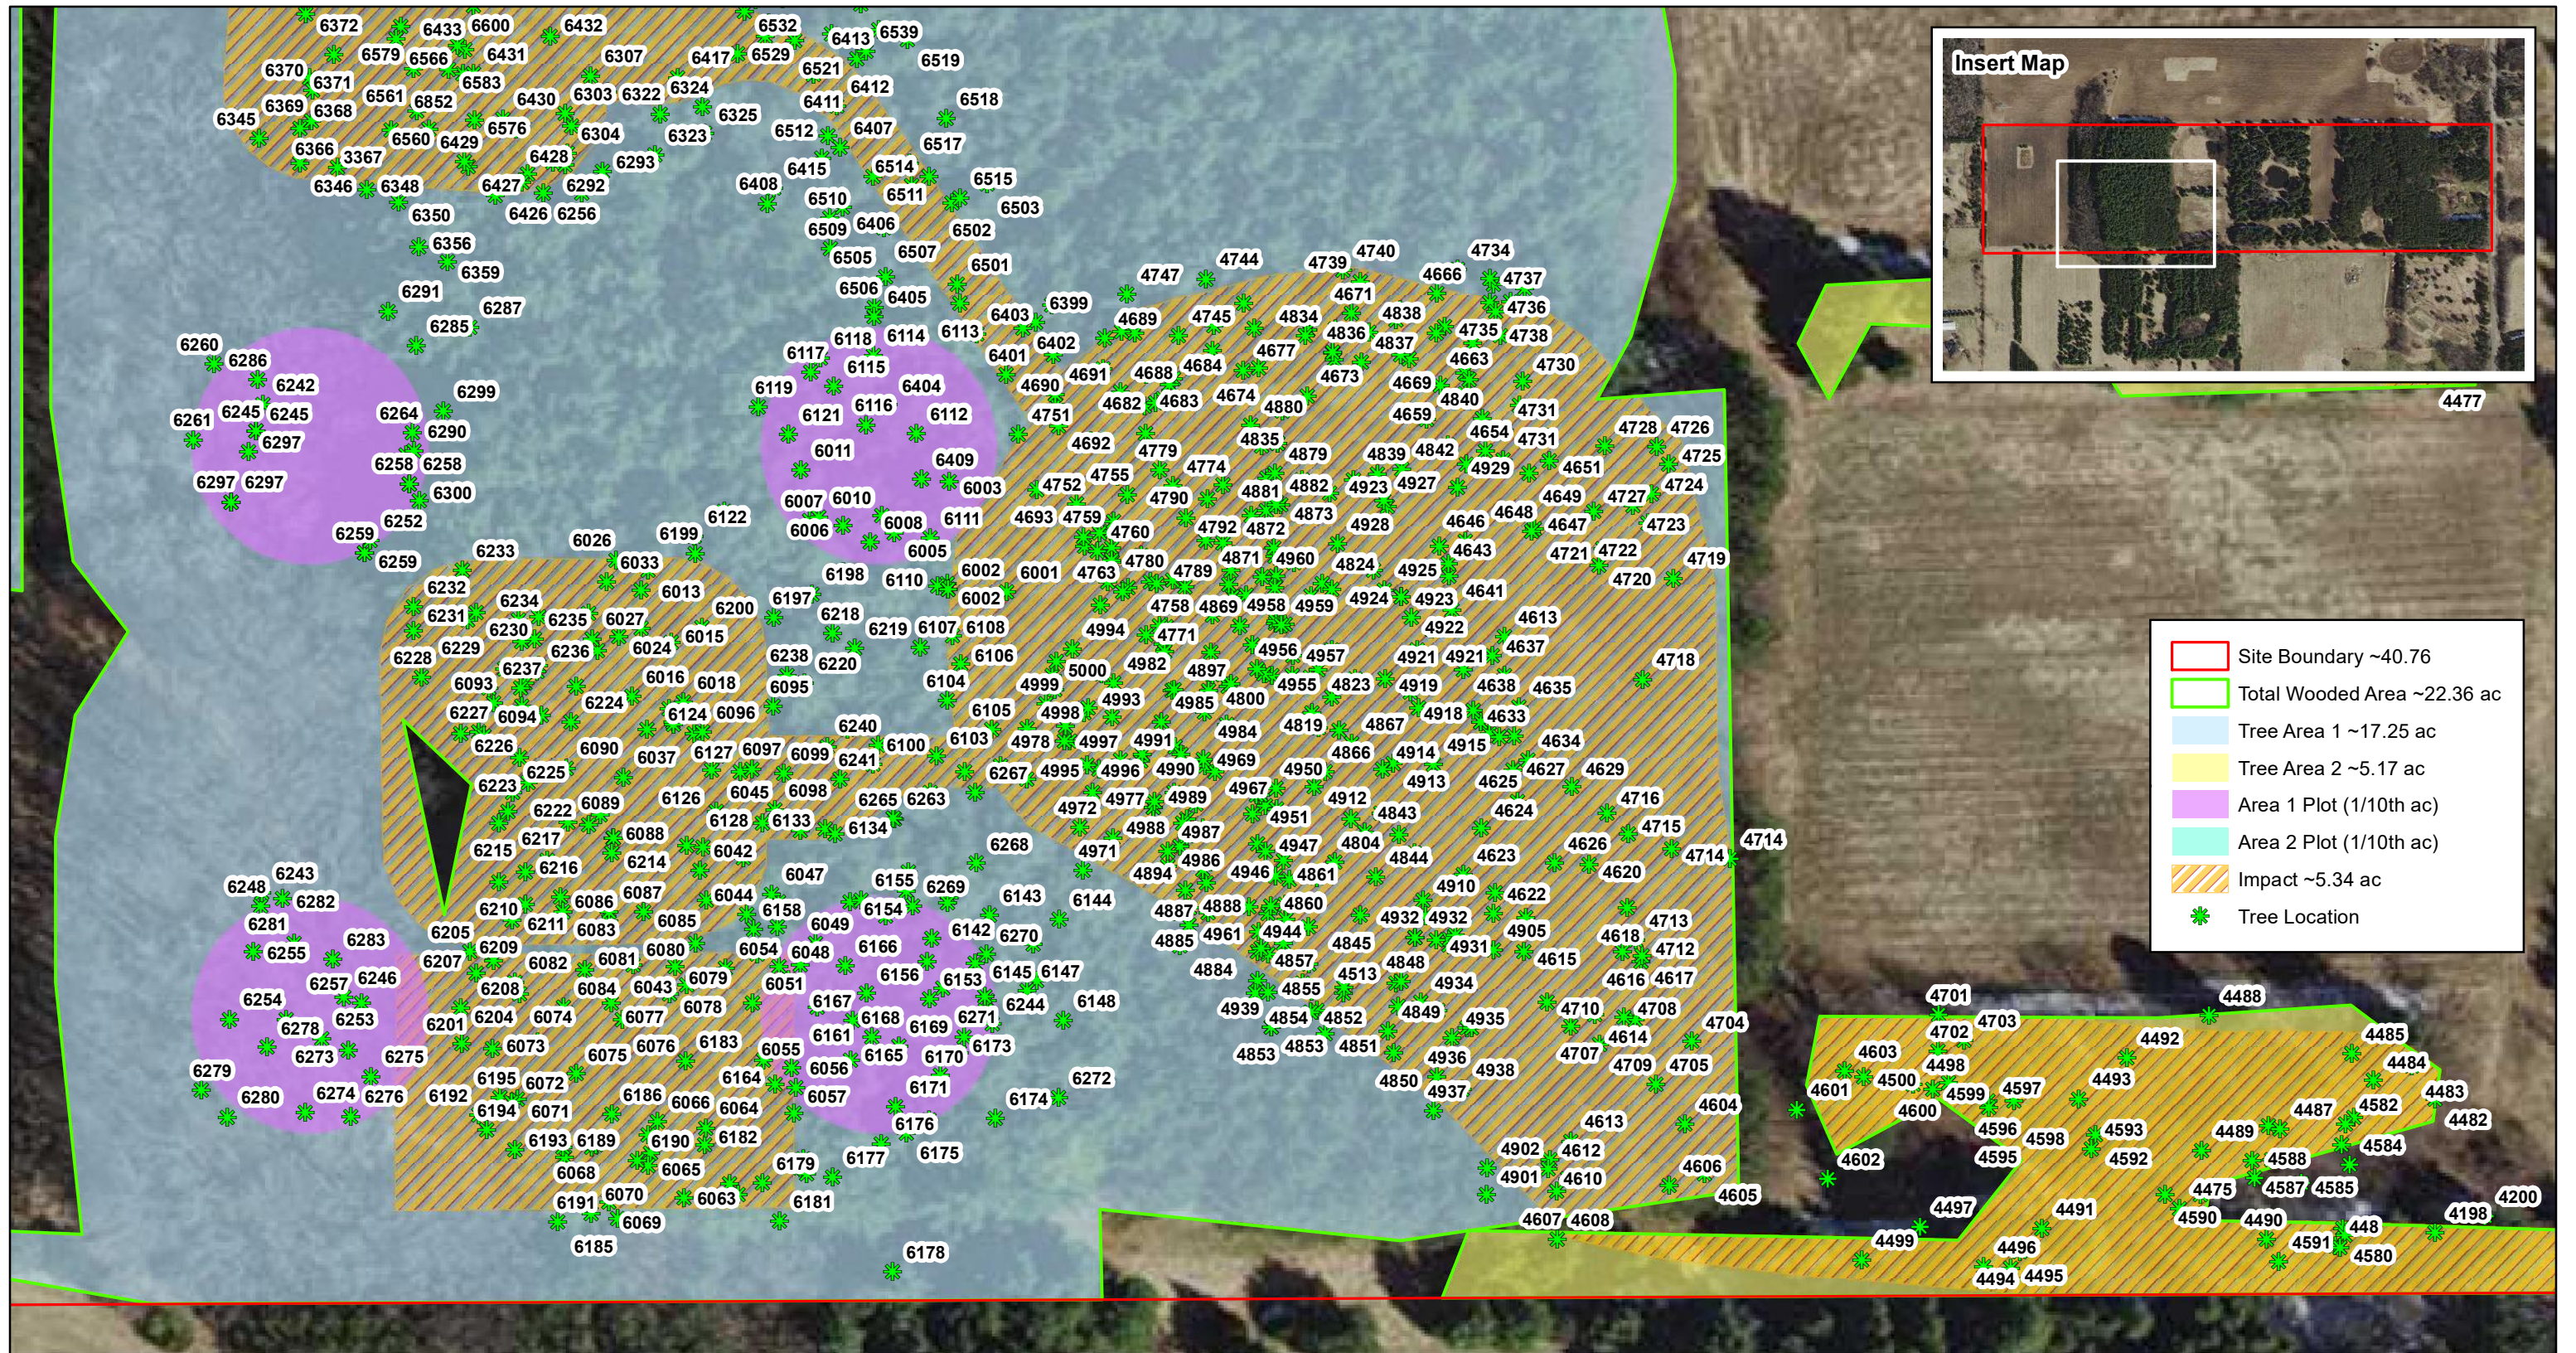

The 40.76-acre site was comprised of open fields, wetlands, existing structures, and approximately 22.36 acres of trees grouped into three large continuous areas of planted woodland. The purpose of this memo is to explain the tree survey results. The woodland was divided into two tree areas, Tree Area 1 (~17.25-ac) and Tree Area 2 (~5.17-ac), based on aerial canopy similarities. The division of the woodland into similar canopy groupings allowed the subsampling method to more accurately projected tree Basal Area (BA) for each grouping. For the proposed survey methods see attached Tree Survey Methods Memo in **Appendix A**.

Tree Survey Results Overview

- 22.36 acres of woodland onsite.
- All significant trees impacted by primary and secondary construction zones were sampled (**Figure 2A-2F**). Additional 2.22 acres were sample within 23, 1/10th-ac plots.
- Total ~7.59 acres of woodland were sampled.
- 2349 significant trees sampled. Data located in **Appendix B**.
- The site had a sampled diversity of 24 different species, of which ~91% of the trees sampled were either red pine, white pine, or white spruce (**Table 1**, on following page).
- Sample plots projected a site total tree BA of 3790.78 sqft (**Table 2**, on the following page) and the total tree BA impacted equaled 889.66 sqft, or 23.47% of total projected BA on-site.

KJOLHAUG ENVIRONMENTAL SERVICES COMPANY
Source: MNGEO Spatial Commons, Carlson McCain

Figure 2A - Tree Location

Figure 2B - Tree Location

Figure 2C - Tree Location

*GPS accuracies averaged ~6 ft due to dense tree canopy coverage.

The 40.76-acre site was comprised of approximately 22.49 acres of trees grouped into three large continuous areas of woodland. The purpose of this memo is to explain the survey methods that will be utilized to capture significant tree locations within the project boundaries.