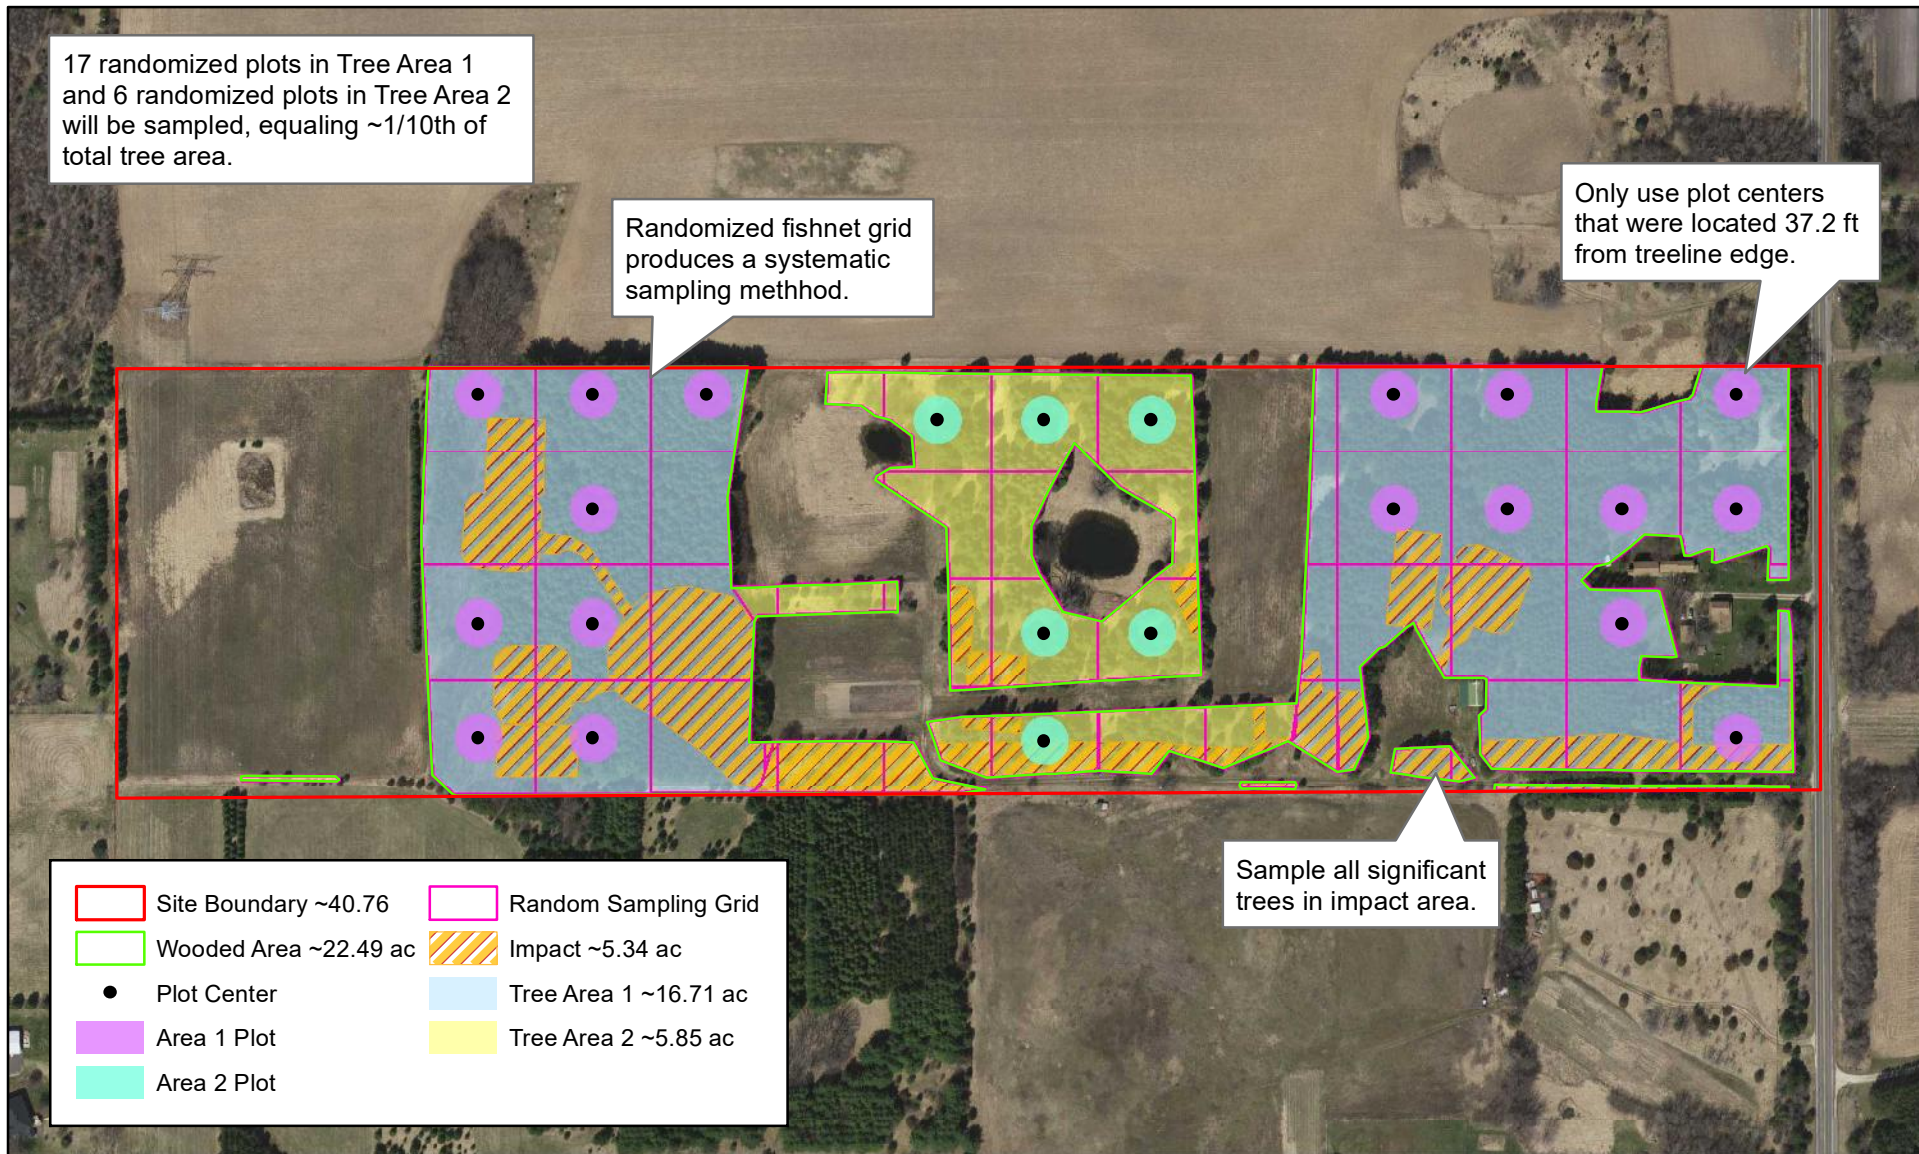

The 40.76-acre site was comprised of open fields, wetlands, existing structures, and approximately 22.36 acres of trees grouped into three large continuous areas of planted woodland. The purpose of this memo is to explain the tree survey results. The woodland was divided into two tree areas, Tree Area 1 (~17.25-ac) and Tree Area 2 (~5.17-ac), based on aerial canopy similarities. The division of the woodland into similar canopy groupings allowed the subsampling method to more accurately projected tree Basal Area (BA) for each grouping. For the proposed survey methods see attached Tree Survey Methods Memo in **Appendix A**.

Tree Survey Results Overview

- 22.36 acres of woodland onsite.
- All significant trees impacted by primary and secondary construction zones were sampled (**Figure 2A-2F**). Additional 2.22 acres were sample within 23, 1/10th-ac plots.
- Total ~7.59 acres of woodland were sampled.
- 2349 significant trees sampled. Data located in **Appendix B**.
- The site had a sampled diversity of 24 different species, of which ~91% of the trees sampled were either red pine, white pine, or white spruce (**Table 1**, on following page).
- Sample plots projected a site total tree BA of 3790.78 sqft (**Table 2**, on the following page) and the total tree BA impacted equaled 889.66 sqft, or 23.47% of total projected BA on-site.

The 40.76-acre site was comprised of approximately 22.49 acres of trees grouped into three large continuous areas of woodland. The purpose of this memo is to explain the survey methods that will be utilized to capture significant tree locations within the project boundaries.

Note: Boundaries indicated on this figure are approximate and do not constitute an official survey product.

KJOLHAUG ENVIRONMENTAL SERVICES COMPANY
 Source: MNGEO Spatial Commons, Carlson McCain

Figure 2 - Tree Survey Overview