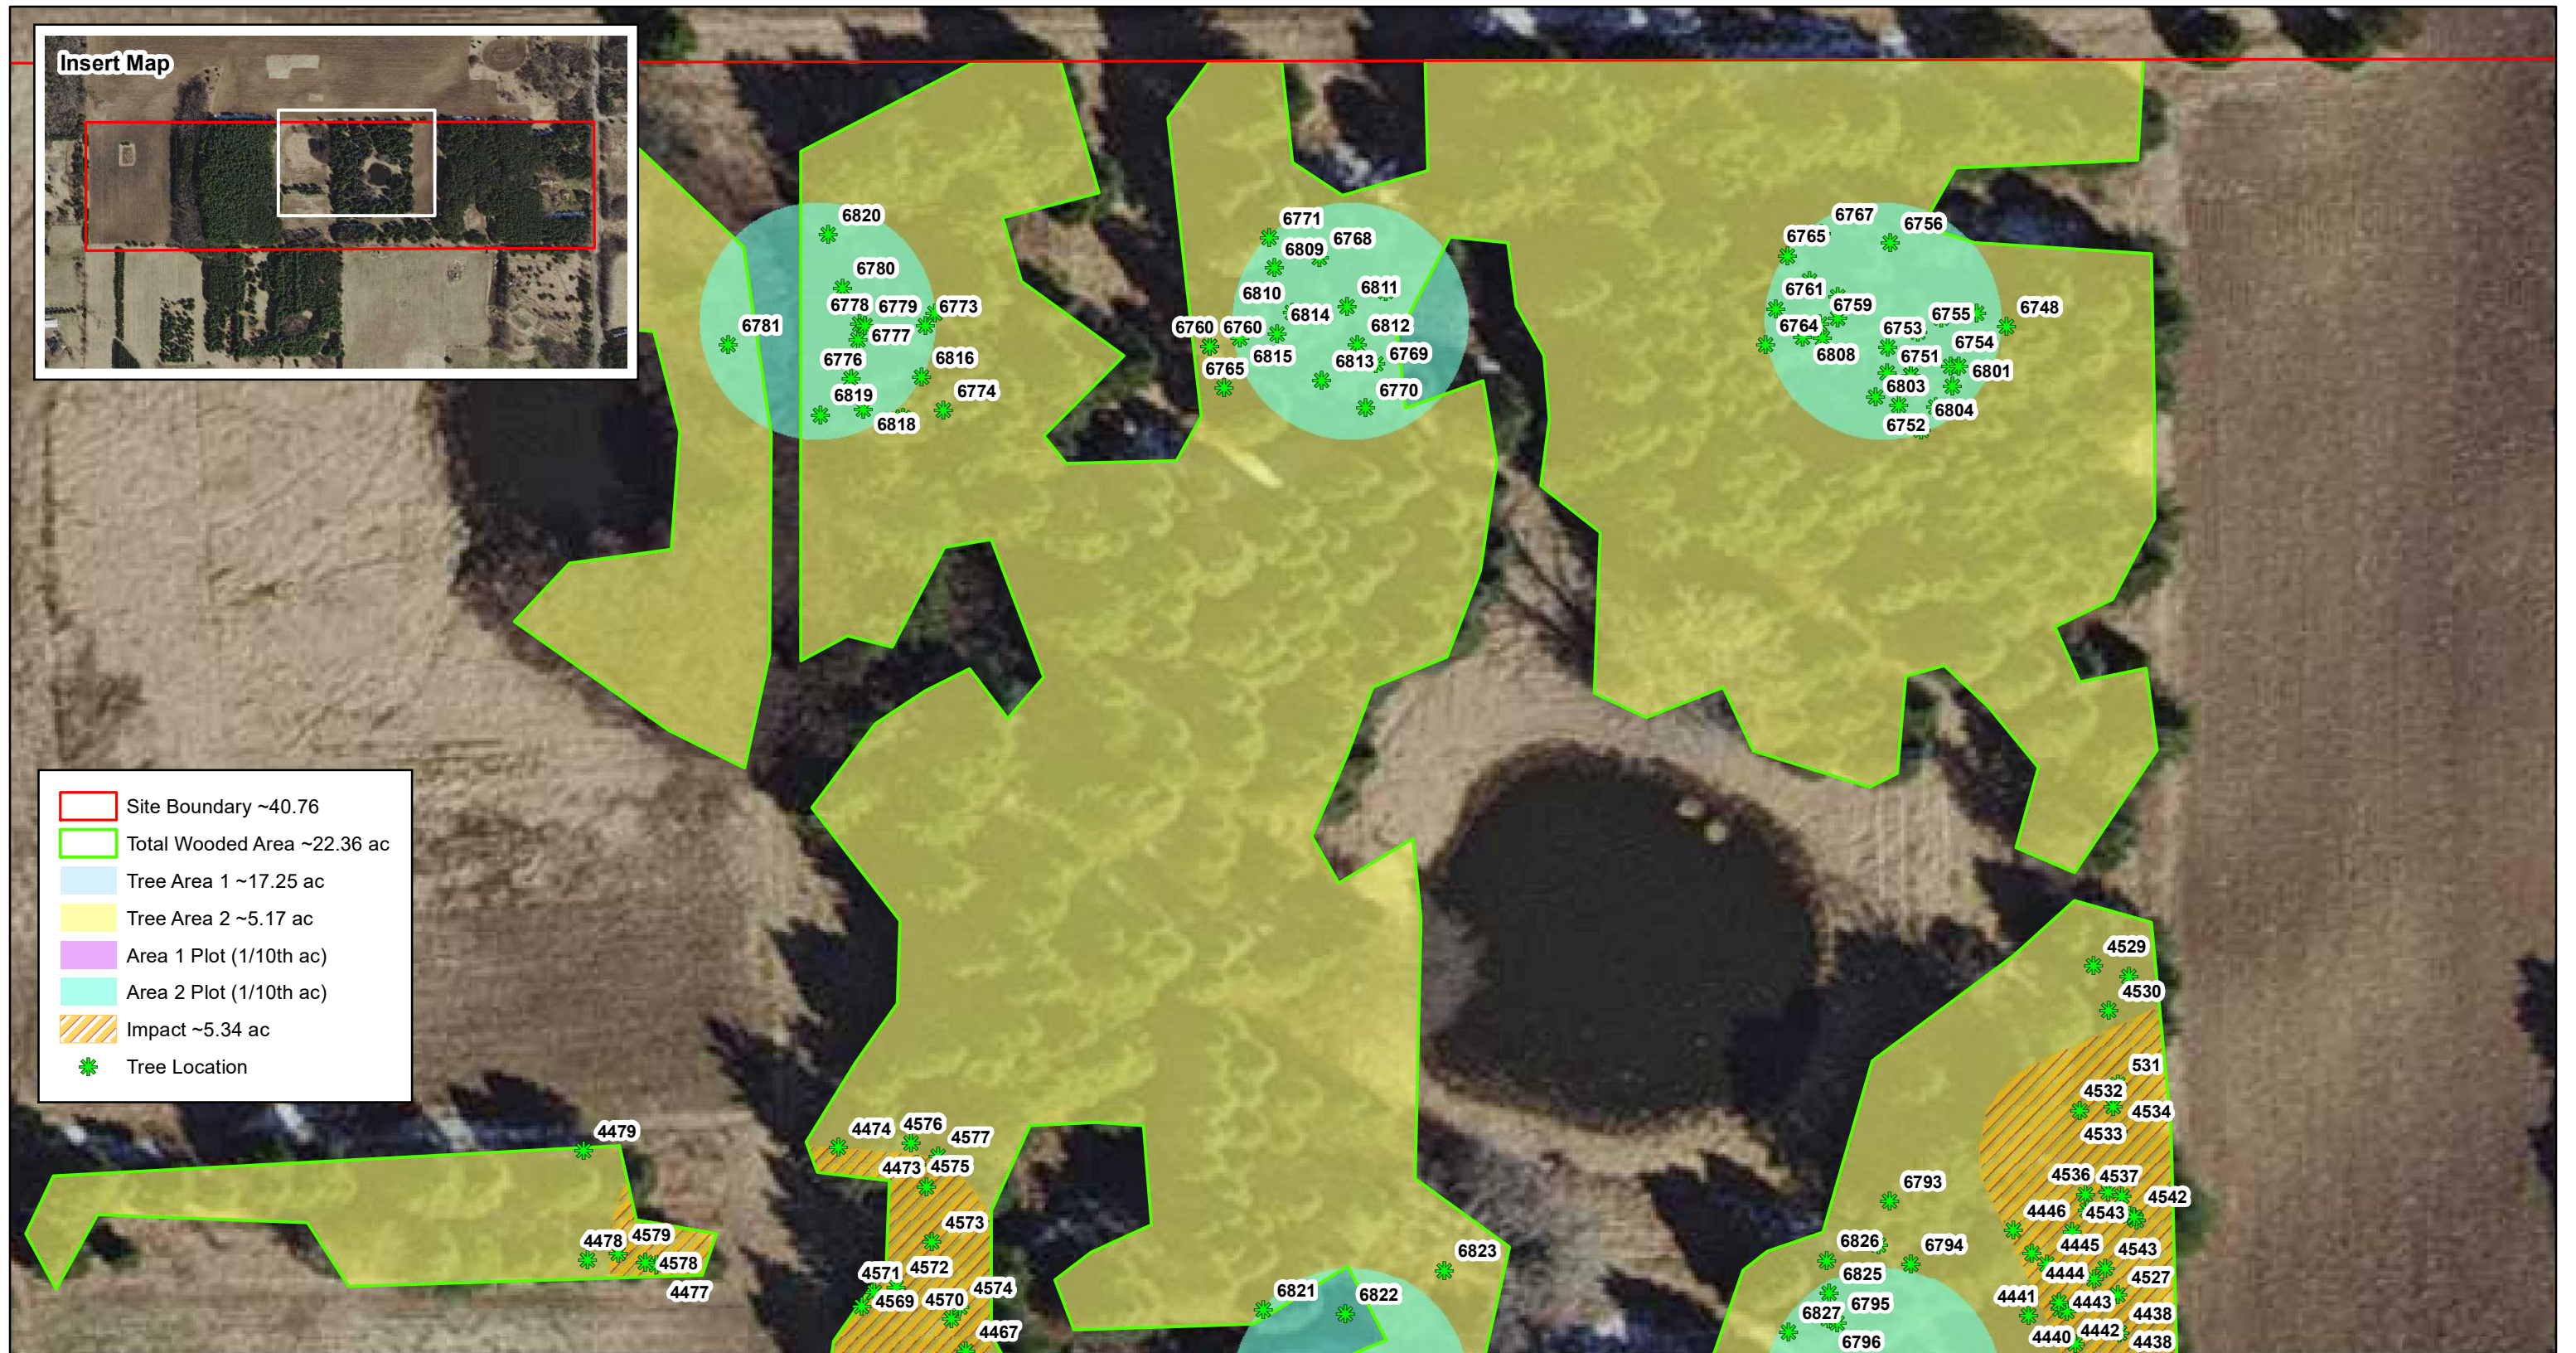

The 40.76-acre site was comprised of open fields, wetlands, existing structures, and approximately 22.36 acres of trees grouped into three large continuous areas of planted woodland. The purpose of this memo is to explain the tree survey results. The woodland was divided into two tree areas, Tree Area 1 (~17.25-ac) and Tree Area 2 (~5.17-ac), based on aerial canopy similarities. The division of the woodland into similar canopy groupings allowed the subsampling method to more accurately projected tree Basal Area (BA) for each grouping. For the proposed survey methods see attached Tree Survey Methods Memo in **Appendix A**.

Tree Survey Results Overview

- 22.36 acres of woodland onsite.
- All significant trees impacted by primary and secondary construction zones were sampled (**Figure 2A-2F**). Additional 2.22 acres were sample within 23, 1/10th-ac plots.
- Total ~7.59 acres of woodland were sampled.
- 2349 significant trees sampled. Data located in **Appendix B**.
- The site had a sampled diversity of 24 different species, of which ~91% of the trees sampled were either red pine, white pine, or white spruce (**Table 1**, on following page).
- Sample plots projected a site total tree BA of 3790.78 sqft (**Table 2**, on the following page) and the total tree BA impacted equaled 889.66 sqft, or 23.47% of total projected BA on-site.

KJOLHAUG ENVIRONMENTAL SERVICES COMPANY
Source: MNGEO Spatial Commons, Carlson McCain

Figure 2A - Tree Location

Figure 2B - Tree Location

Figure 2C - Tree Location

*GPS accuracies averaged ~6 ft due to dense tree canopy coverage.

The 40.76-acre site was comprised of approximately 22.49 acres of trees grouped into three large continuous areas of woodland. The purpose of this memo is to explain the survey methods that will be utilized to capture significant tree locations within the project boundaries.