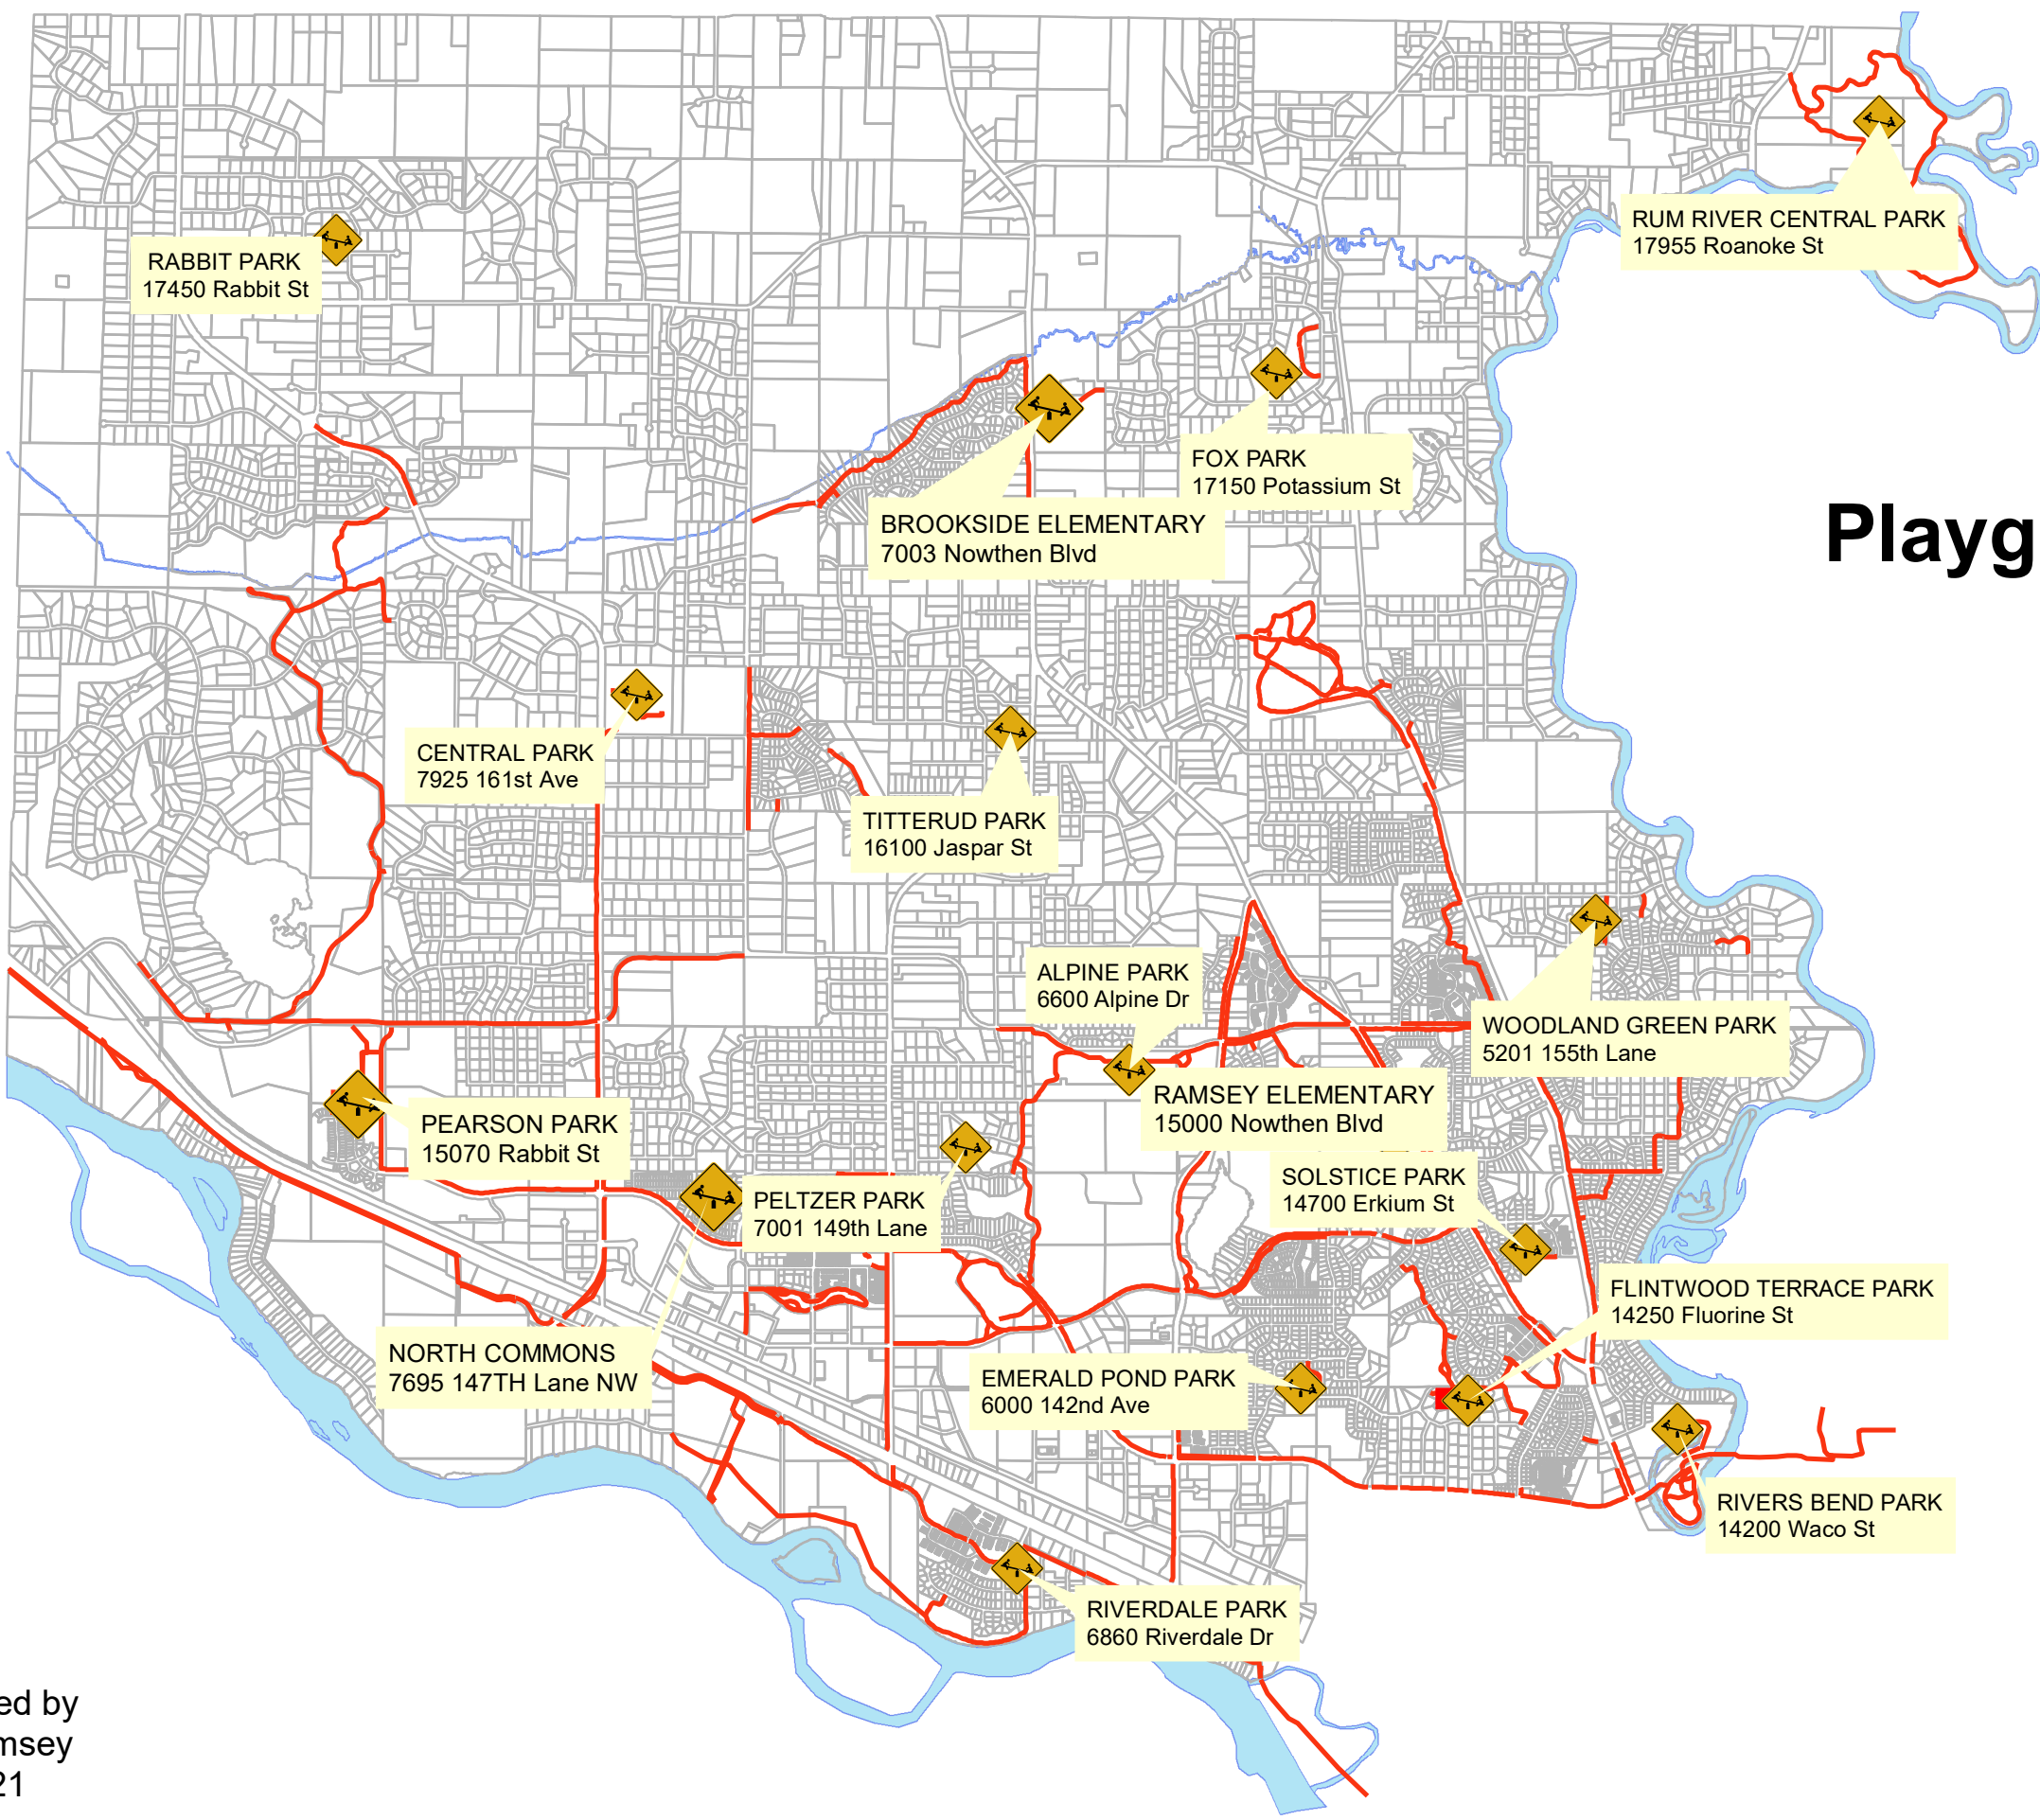

Playground Finder Map

Legend

Play Equipment

 Trails

Ideas? Questions?
Mark Riverblood
Parks Supervisor
CITY OF RAMSEY
763-433-9853

Map Created by
City of Ramsey
06/25/21

RABBIT PARK
17450 Rabbit St

RUM RIVER CENTRAL PARK
17955 Roanoke St

FOX PARK
17150 Potassium St

BROOKSIDE ELEMENTARY
7003 Nowthen Blvd

CENTRAL PARK
7925 161st Ave

TITTERUD PARK
16100 Jasper St

ALPINE PARK
6600 Alpine Dr

WOODLAND GREEN PARK
5201 155th Lane

PEARSON PARK
15070 Rabbit St

RAMSEY ELEMENTARY
15000 Nowthen Blvd

SOLSTICE PARK
14700 Erkiun St

PELTZER PARK
7001 149th Lane

FLINTWOOD TERRACE PARK
14250 Fluorine St

NORTH COMMONS
7695 147TH Lane NW

EMERALD POND PARK
6000 142nd Ave

RIVERS BEND PARK
14200 Waco St

RIVERDALE PARK
6860 Riverdale Dr