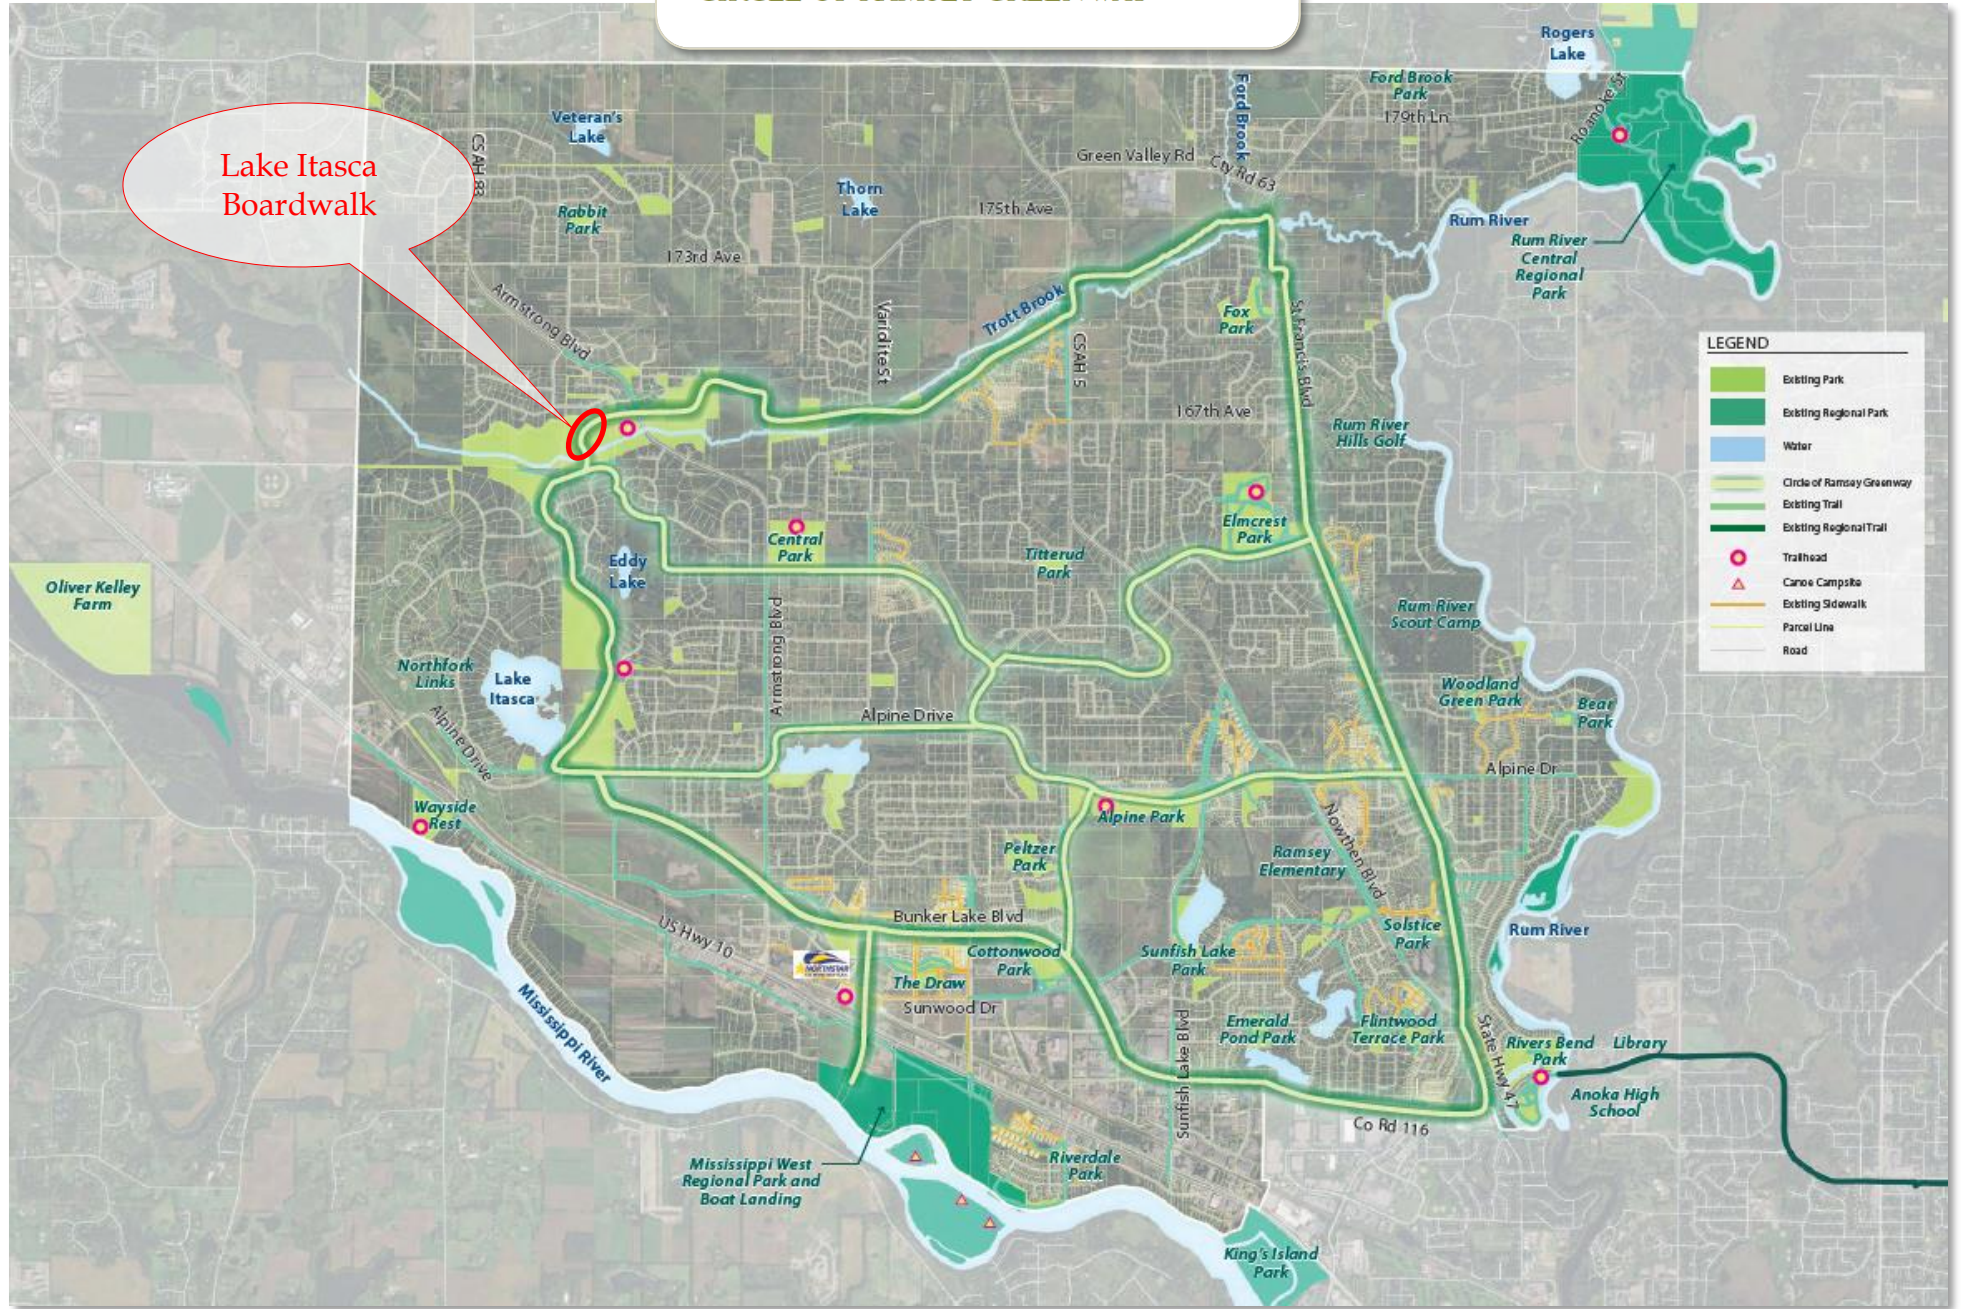

City of RAMSEY

CIRCLE OF RAMSEY GREENWAY

Lake Itasca Boardwalk

Lake Itasca Boardwalk

Oliver Kelley Farm

Northfork Links

Lake Itasca

Wayside Rest

Mississippi West Regional Park and Boat Landing

Riverdale Park

King's Island Park

Rogers Lake

Rum River Central Regional Park

Rum River Hills Golf

Woodland Green Park

Rum River