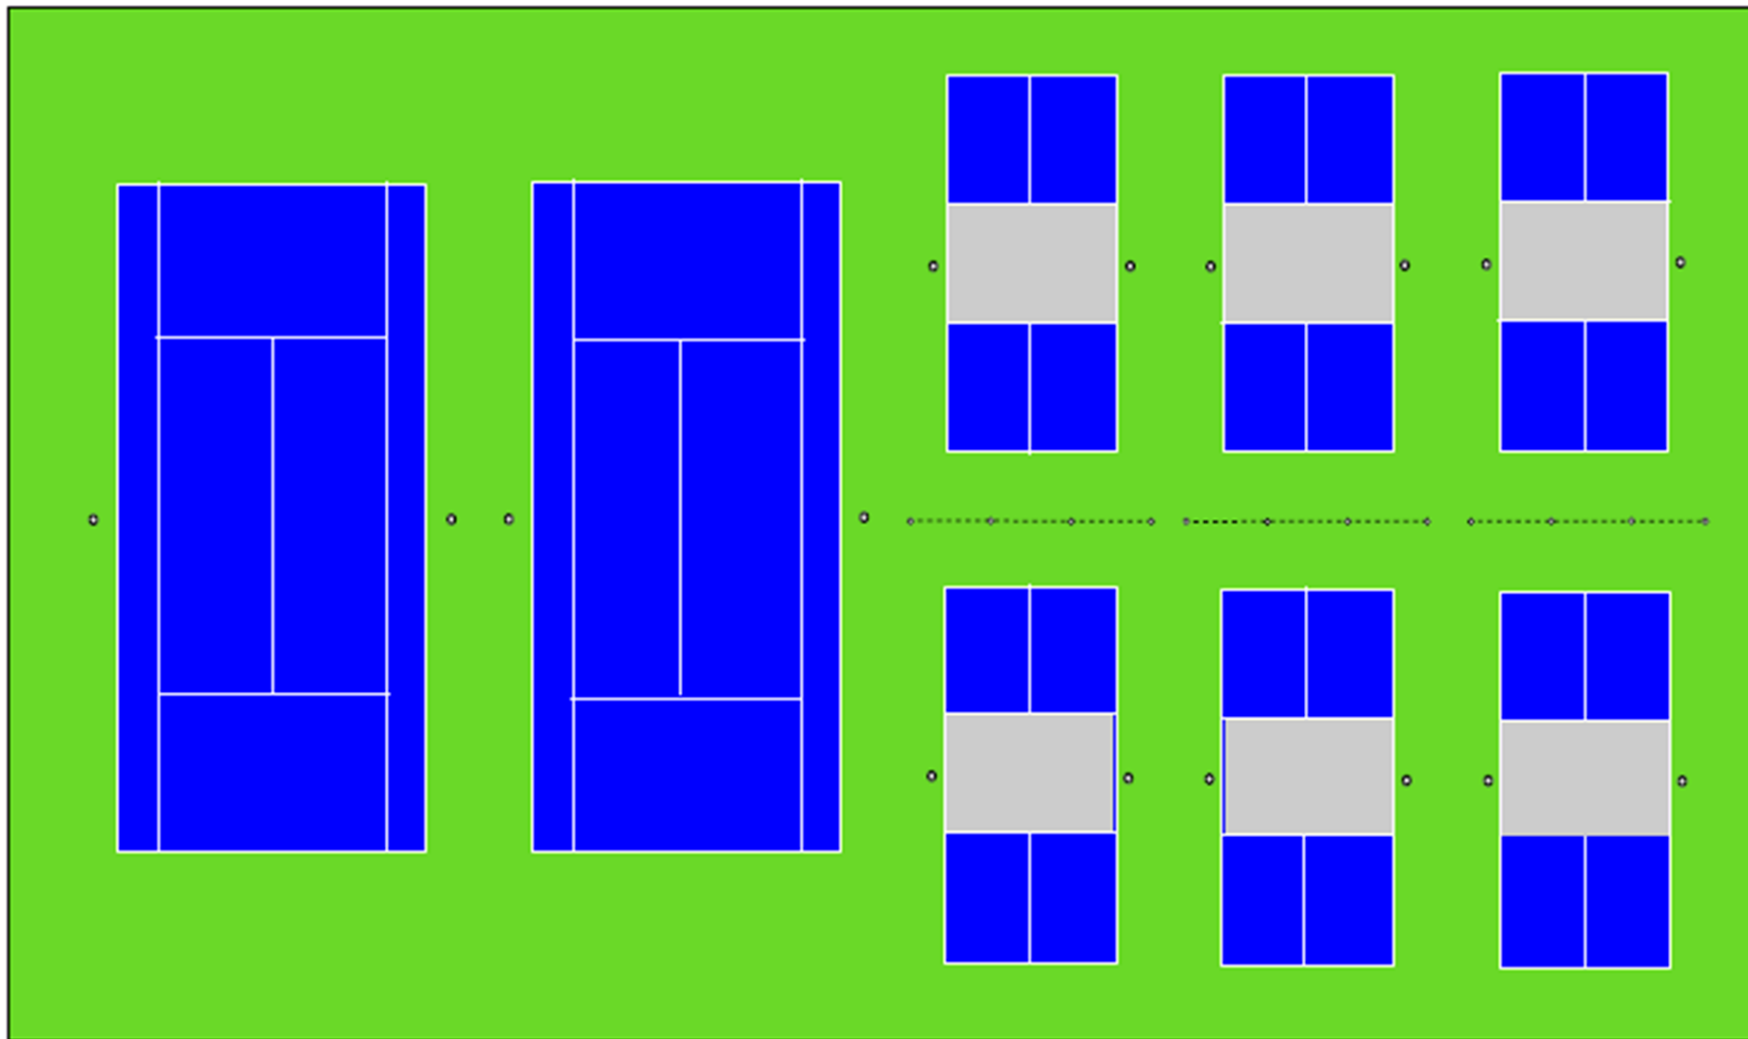

Existing Courts at Loral I Armstrong Delaney Central Park

204'

120'

CENTRAL PARK TENNIS / PICKLEBALL COURTS

Proposed Configuration