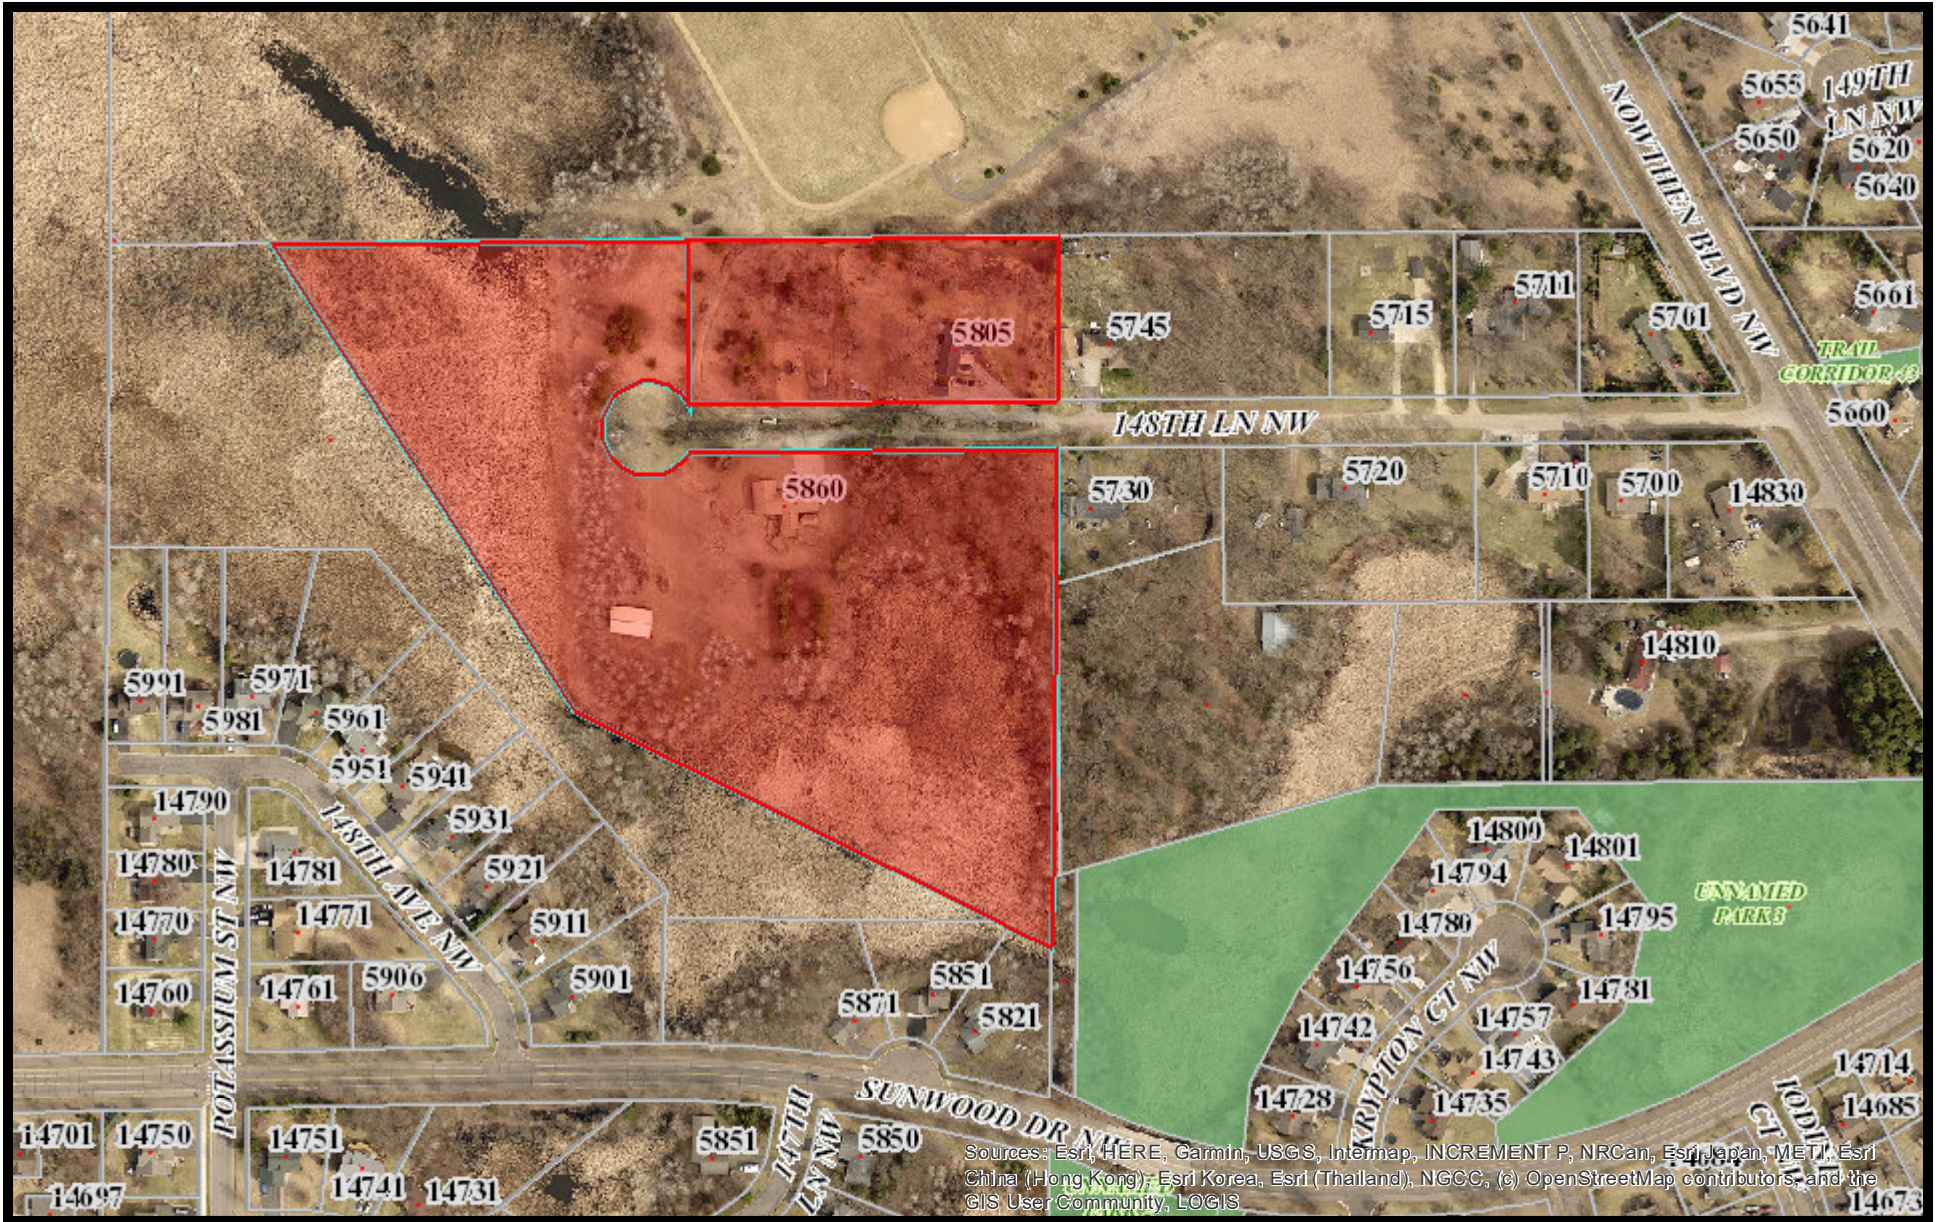

# Site Location Map

5805 & 5860 148th Lane

Sources: Esri, HERE, Garmin, USGS, Intermap, INCREMENT P, NRCan, Esri Japan, METI, Esri China (Hong Kong), Esri Korea, Esri (Thailand), NGCC, (c) OpenStreetMap contributors, and the GIS User Community, LOGIS