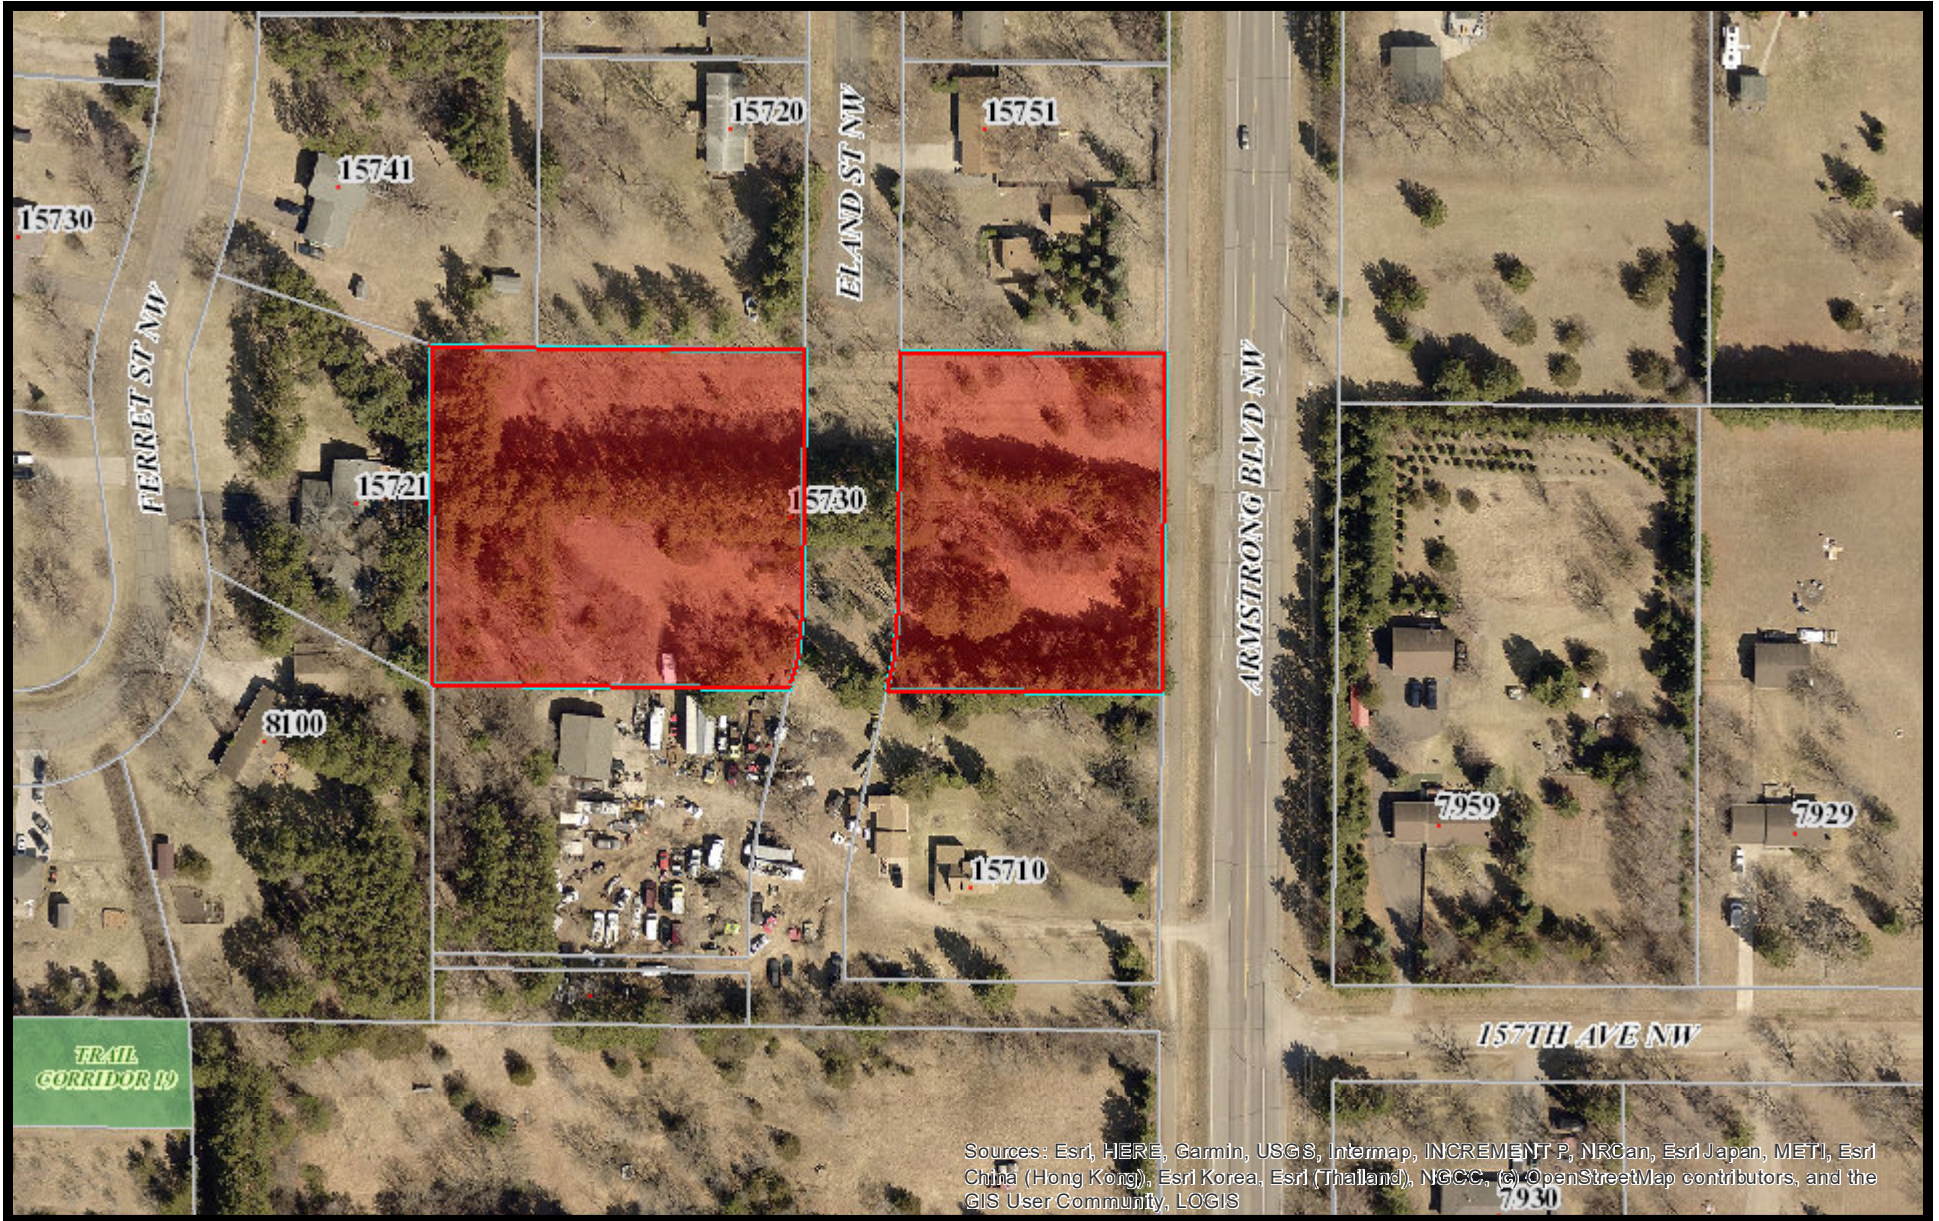

# Site Location Map

15730 Armstrong Blvd

Sources: Esri, HERE, Garmin, USGS, Intermap, INCREMENT P, NRCan, Esri Japan, METI, Esri China (Hong Kong), Esri Korea, Esri (Thailand), NCCO, © OpenStreetMap contributors, and the GIS User Community, LOGIS

4/13/2021, 2:17:13 PM

0.0075 0.015 0.03 0.045 0.06 mi