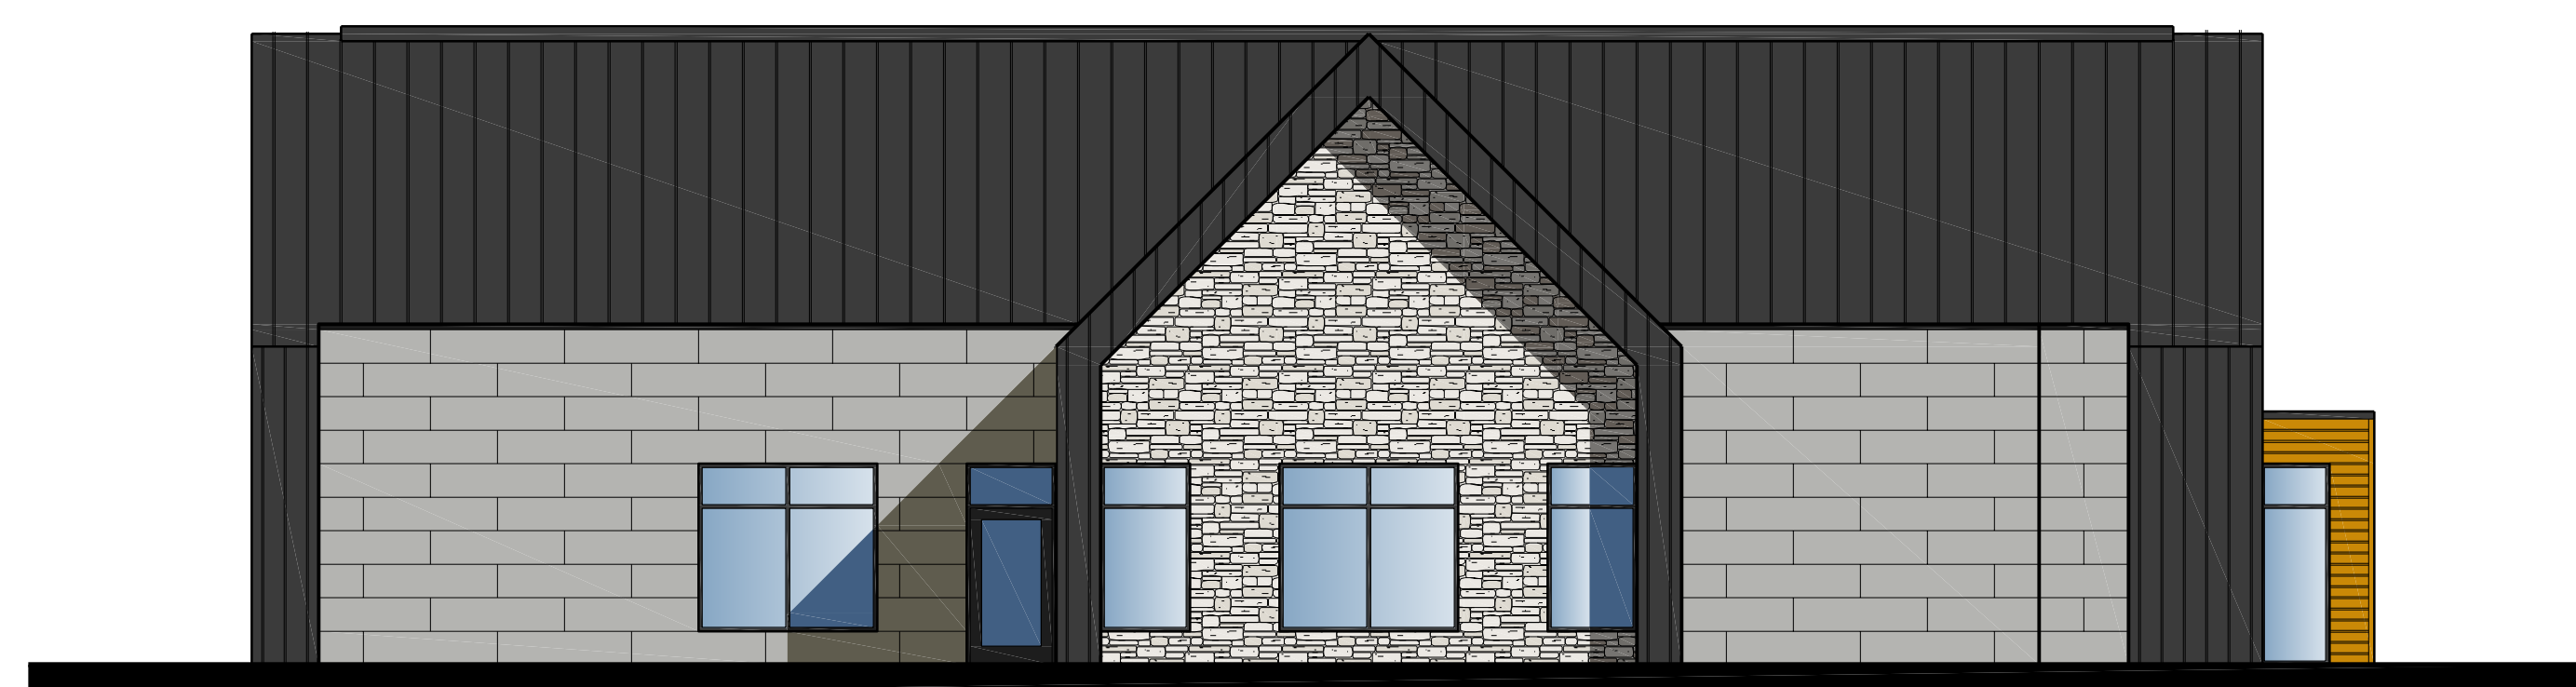

WEST ELEVATION

GIGI'S SALON AND SPA
Ramsey, Minnesota