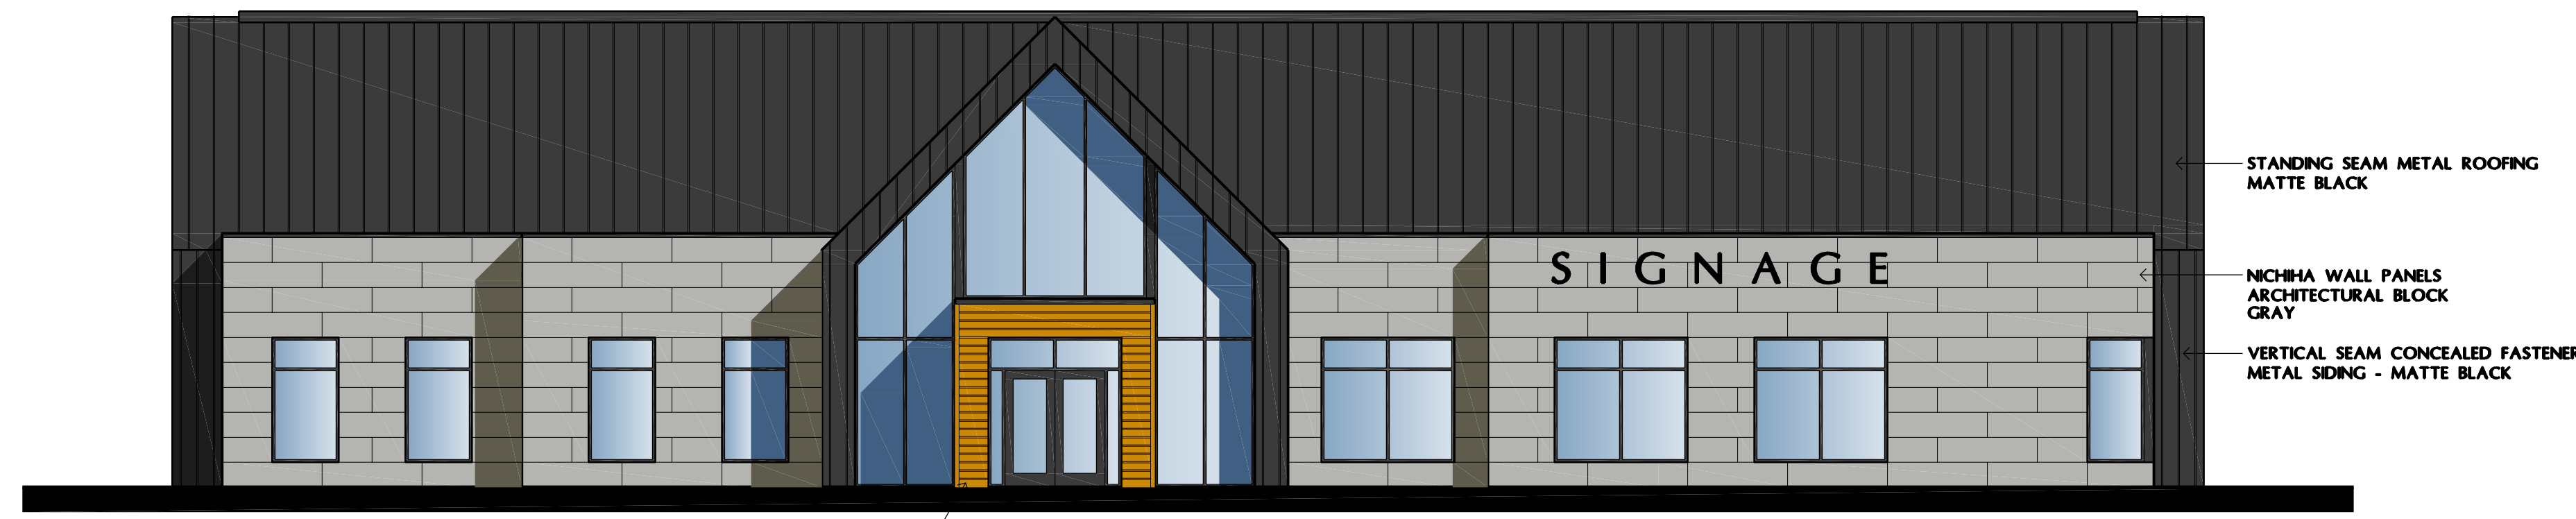

ARCHITECTURE

STANDING SEAM METAL ROOFING
MATTE BLACK

NICHHA WALL PANELS
ARCHITECTURAL BLOCK
GRAY

VERTICAL SEAM CONCEALED FASTENER
METAL SIDING - MATTE BLACK

NICHHA WALL PANELS
VINTAGE WOOD CEDAR

SOUTH ELEVATION