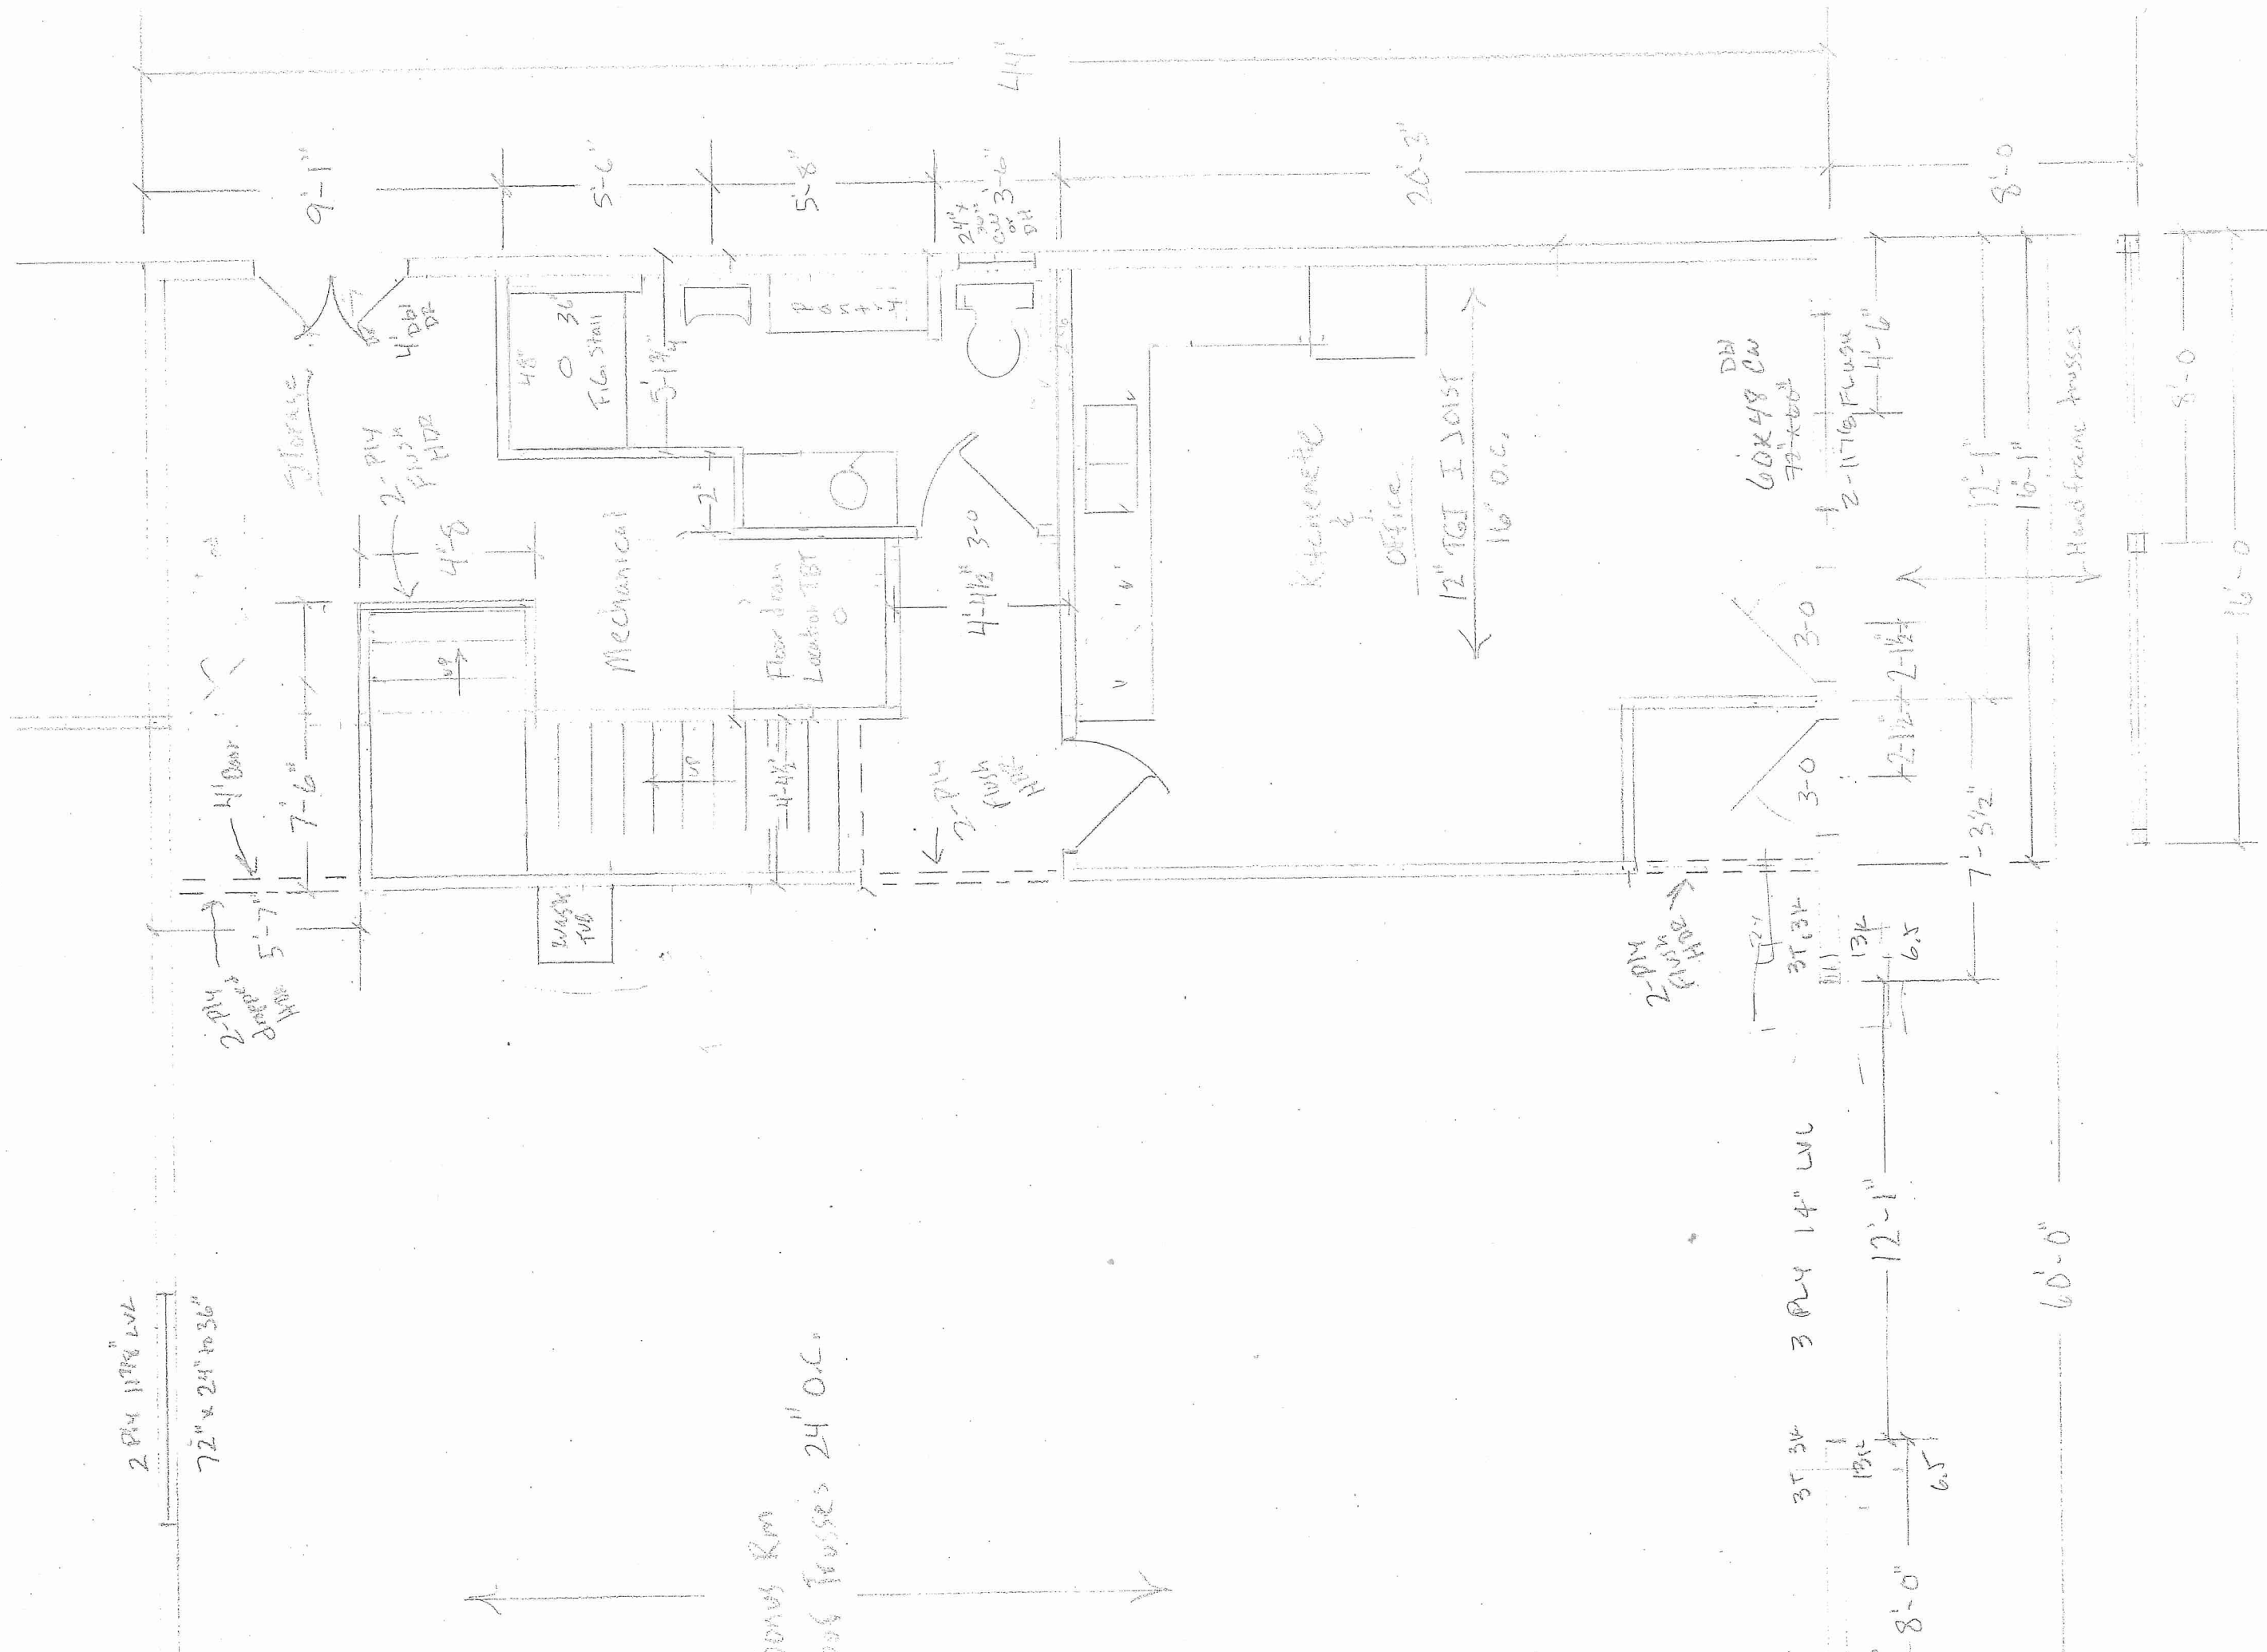

NOT TO SCALE

16239 GERMANIUM SW NW

Carono Floor

Room

Bonus Rm

2nd floor

Tom ADLER
612-269-5389

9/12

8/12

12x12

12x12

ceiling

Window sill

Floor

H + or -