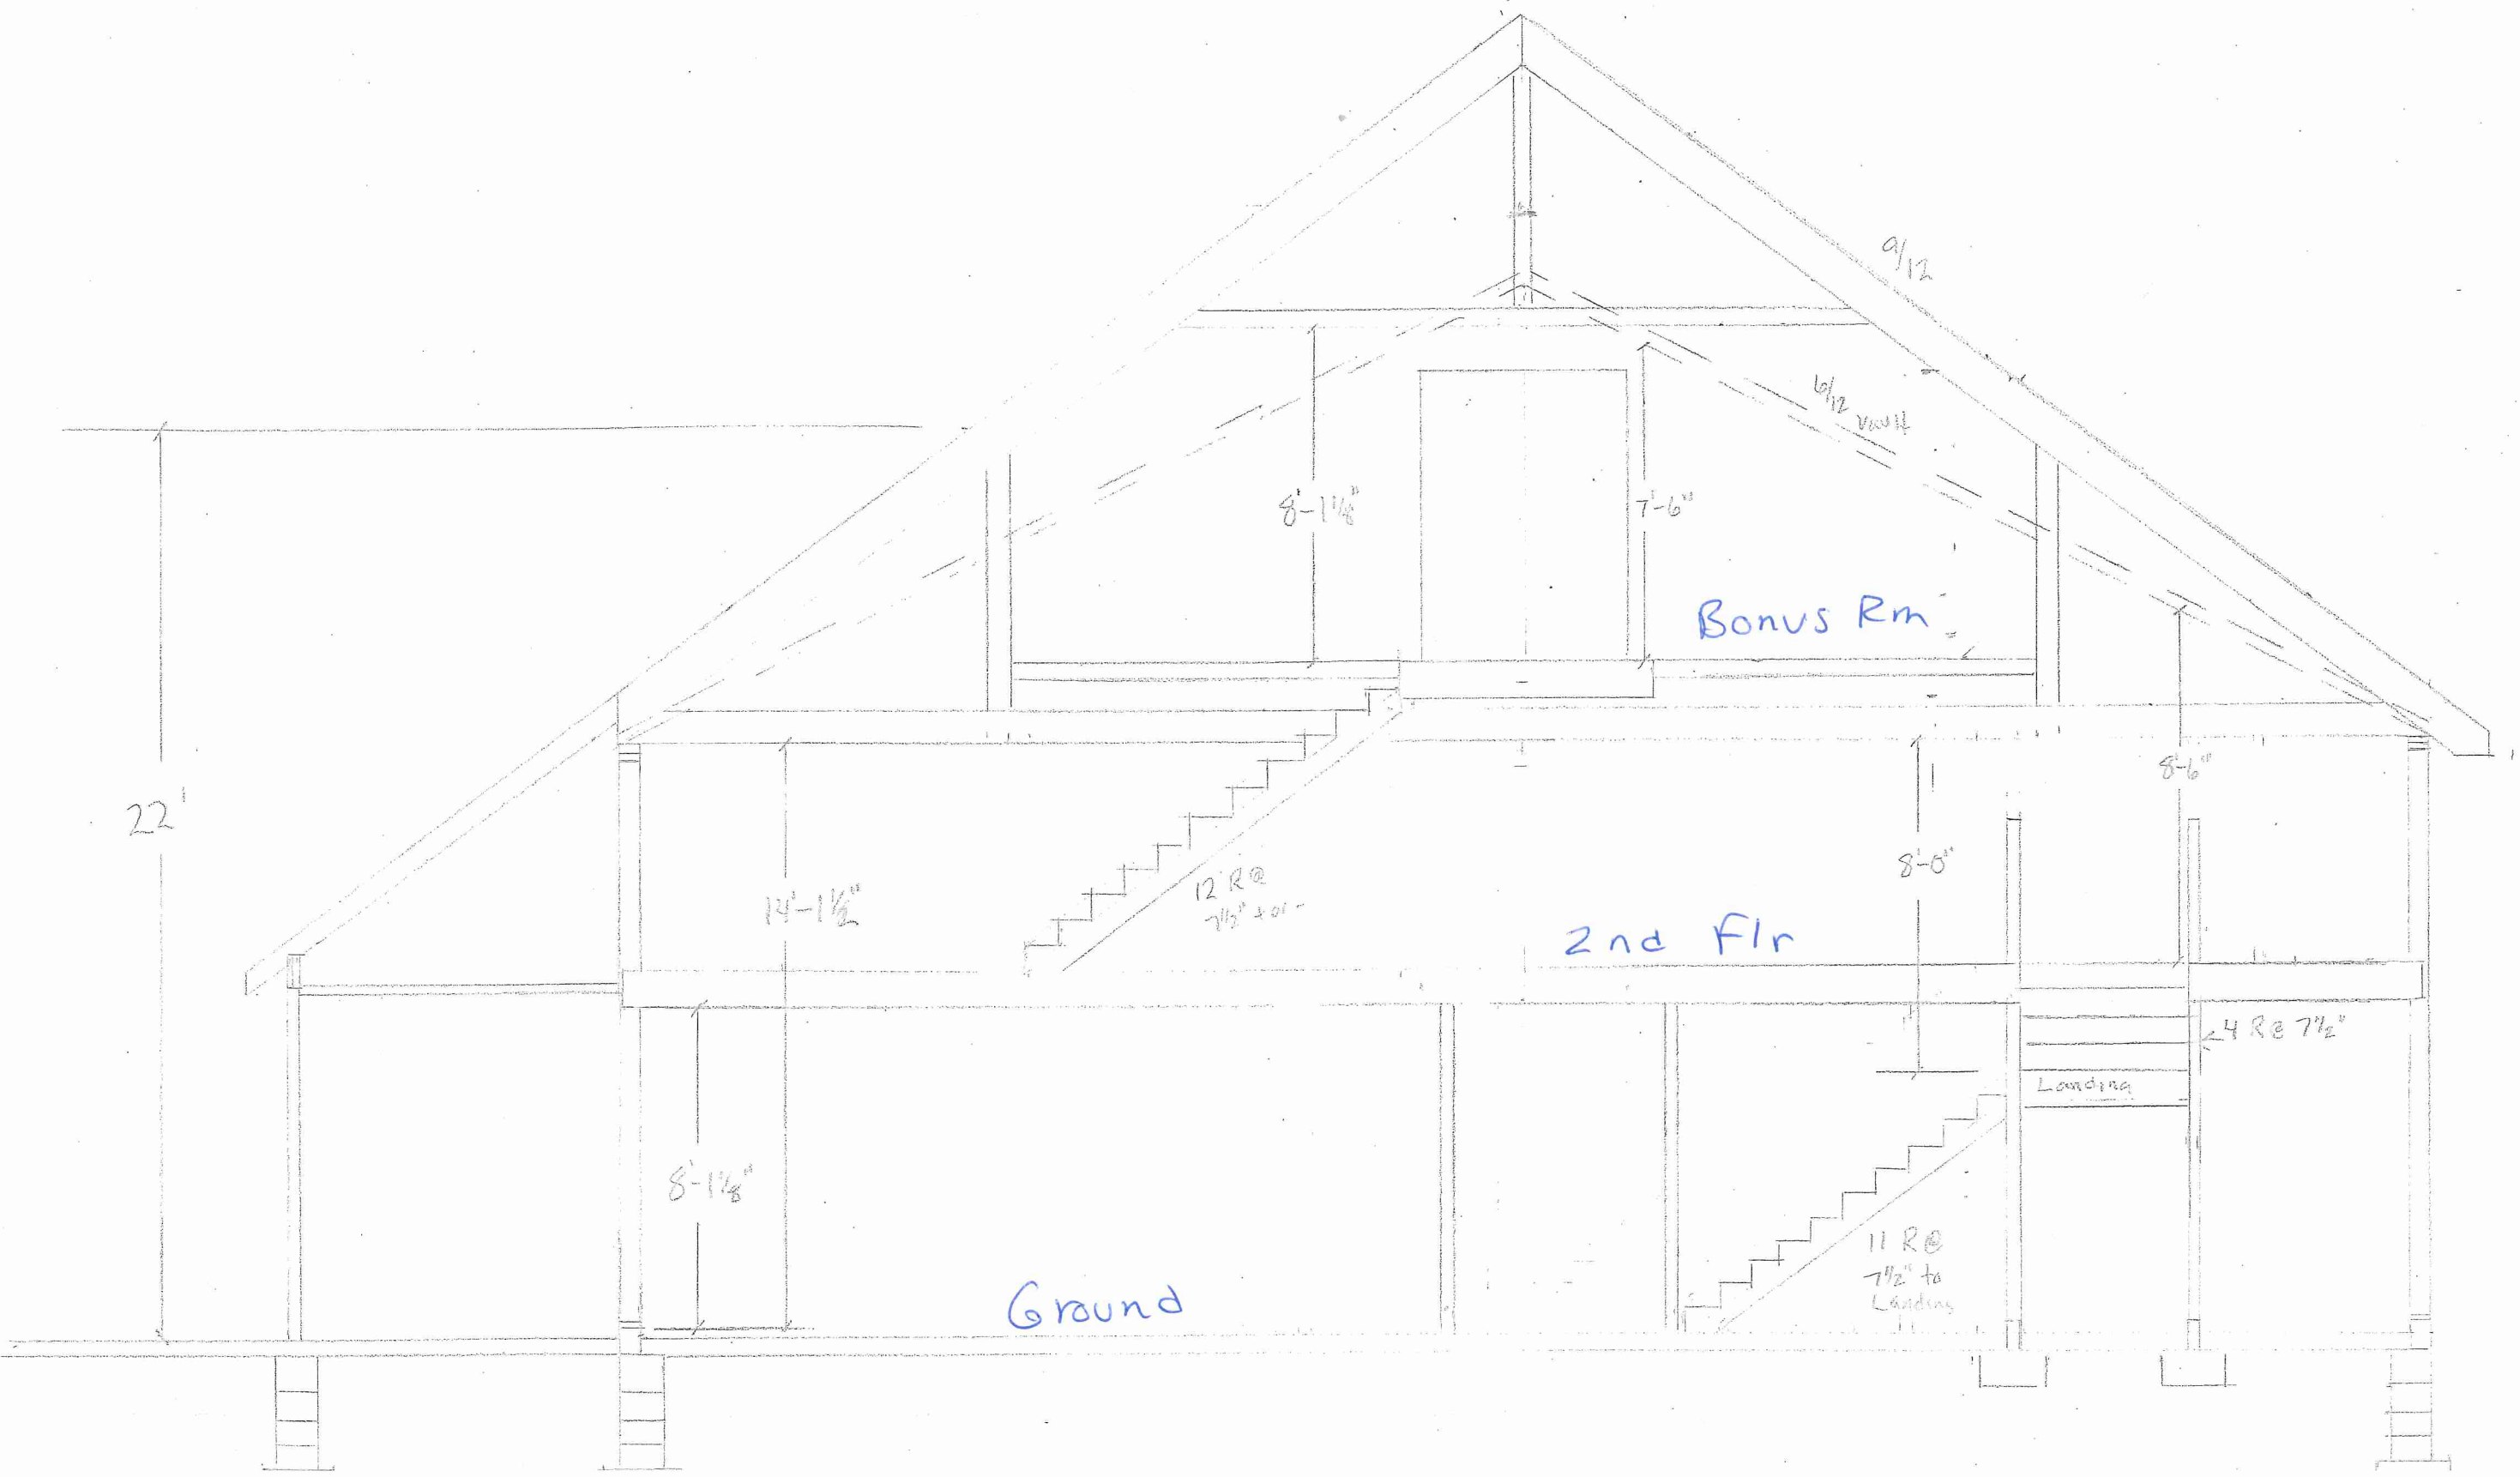

NOT TO SCALE

16239 GERMANIUM SW NW

Carono Floor

Room

Bonus Rm

2nd floor

Tom ADLER
612-269-5389

9/12

8/12

12x12

12x12

ceiling

Window sill

Floor

H + or -