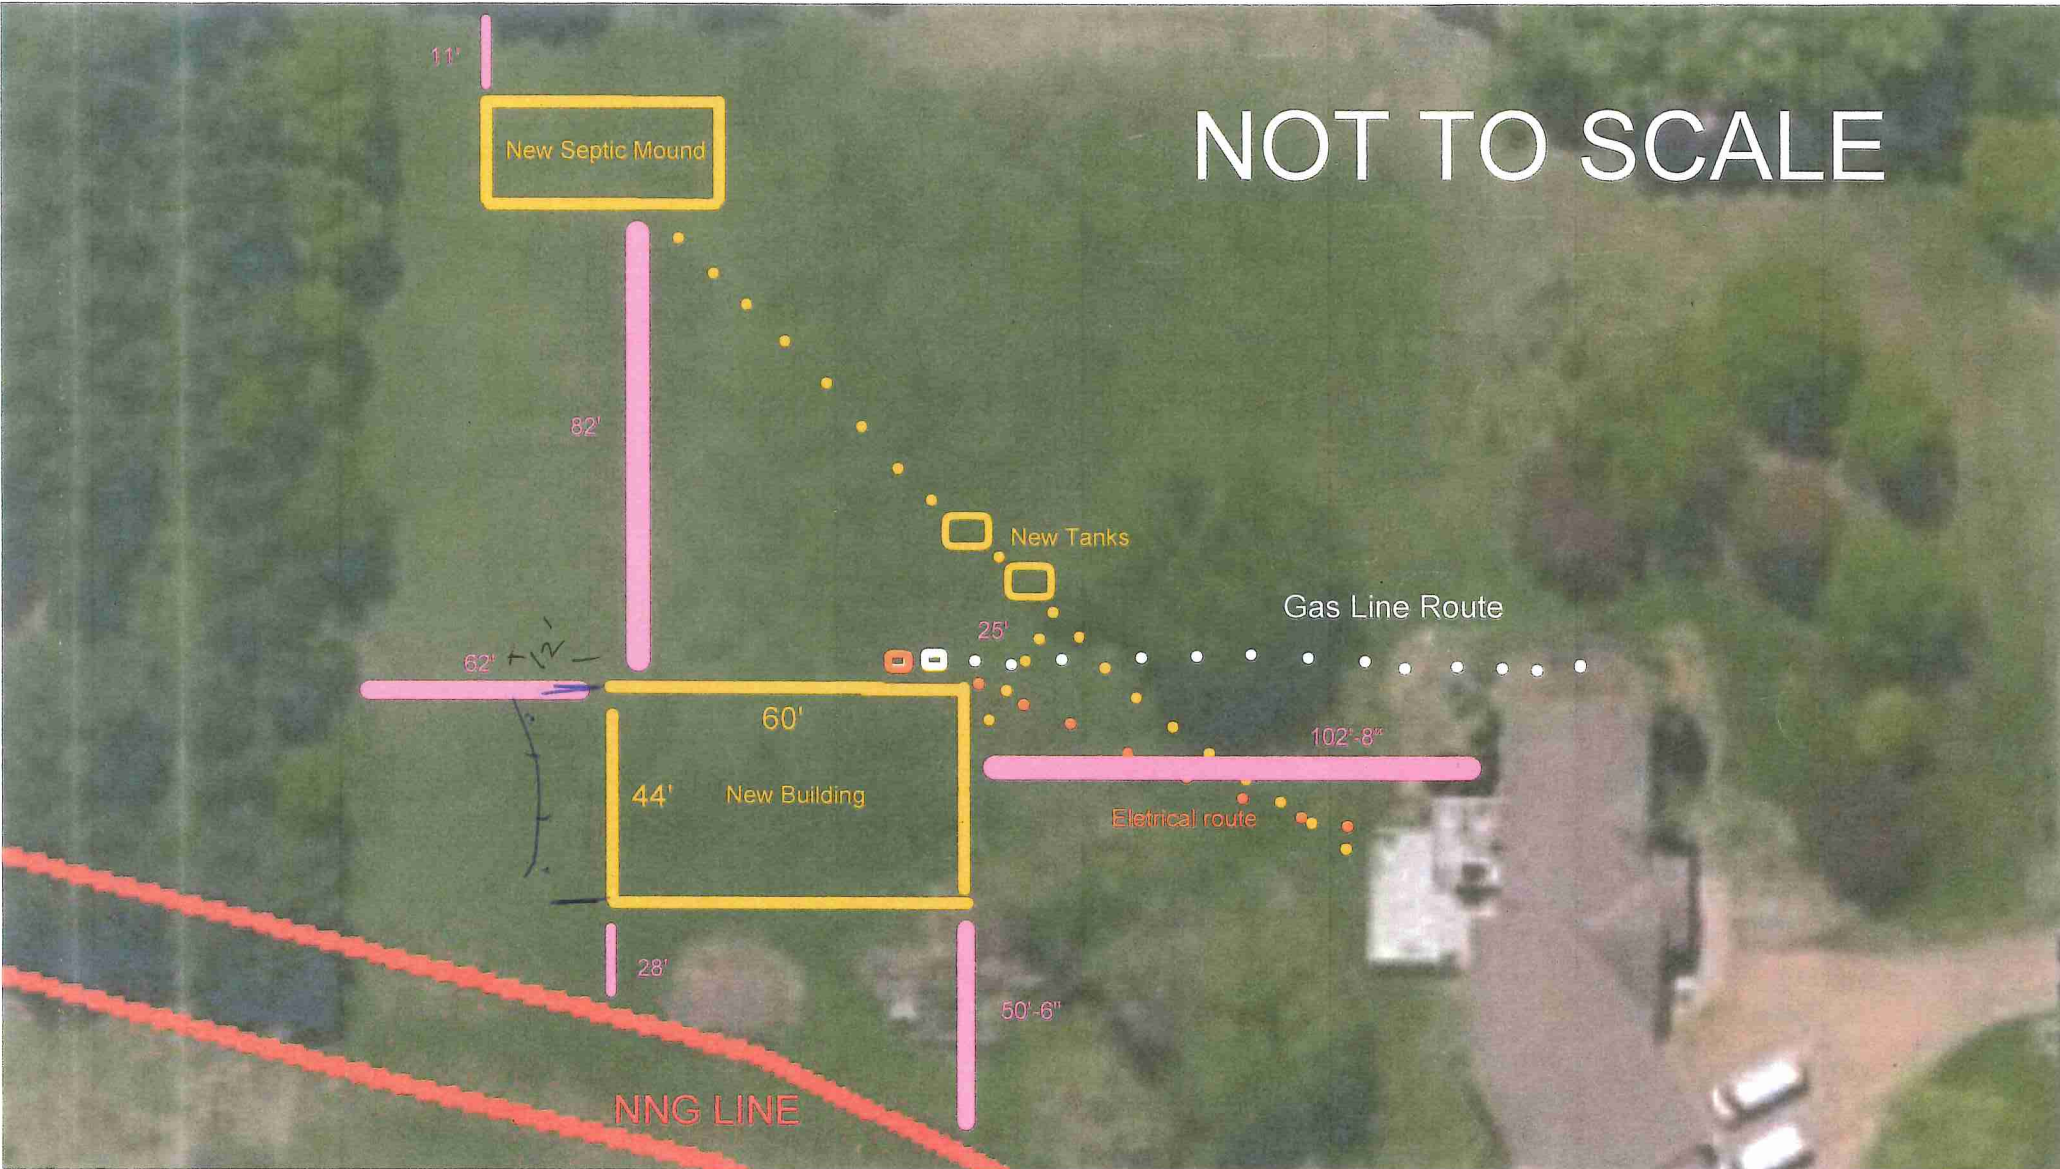

NOT TO SCALE

16239 GERMANIUM SW NW

Carono Floor

Room

Bonus Rm

2nd floor

Tom ADLER
612-269-5389

9/12

8/12

12x12

12x12

ceiling

Window sill

Floor

H + or -