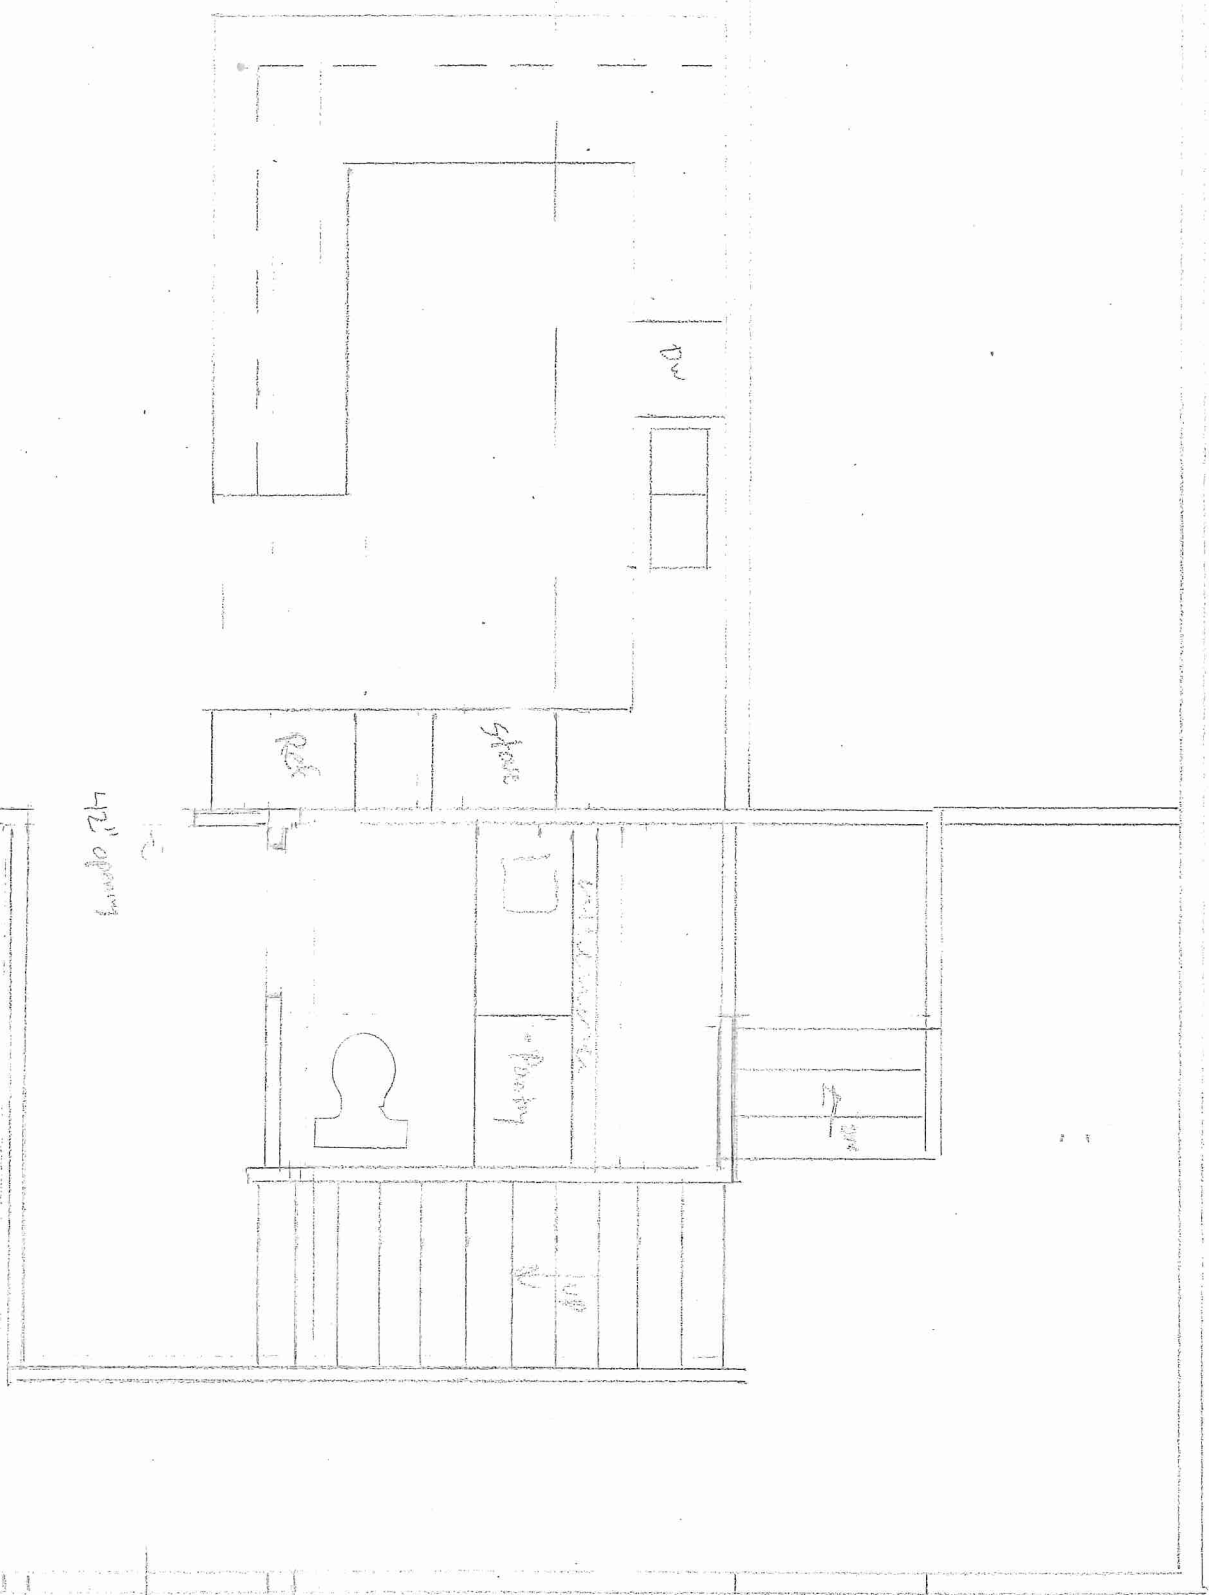

NOT TO SCALE

16239 GERMANIUM SW NW

Carono Floor

Room

Bonus Rm

2nd floor

Tom ADLER
612-269-5389

9/12

8/12

12x12

12x12

ceiling

Window sill

Floor

H + or -