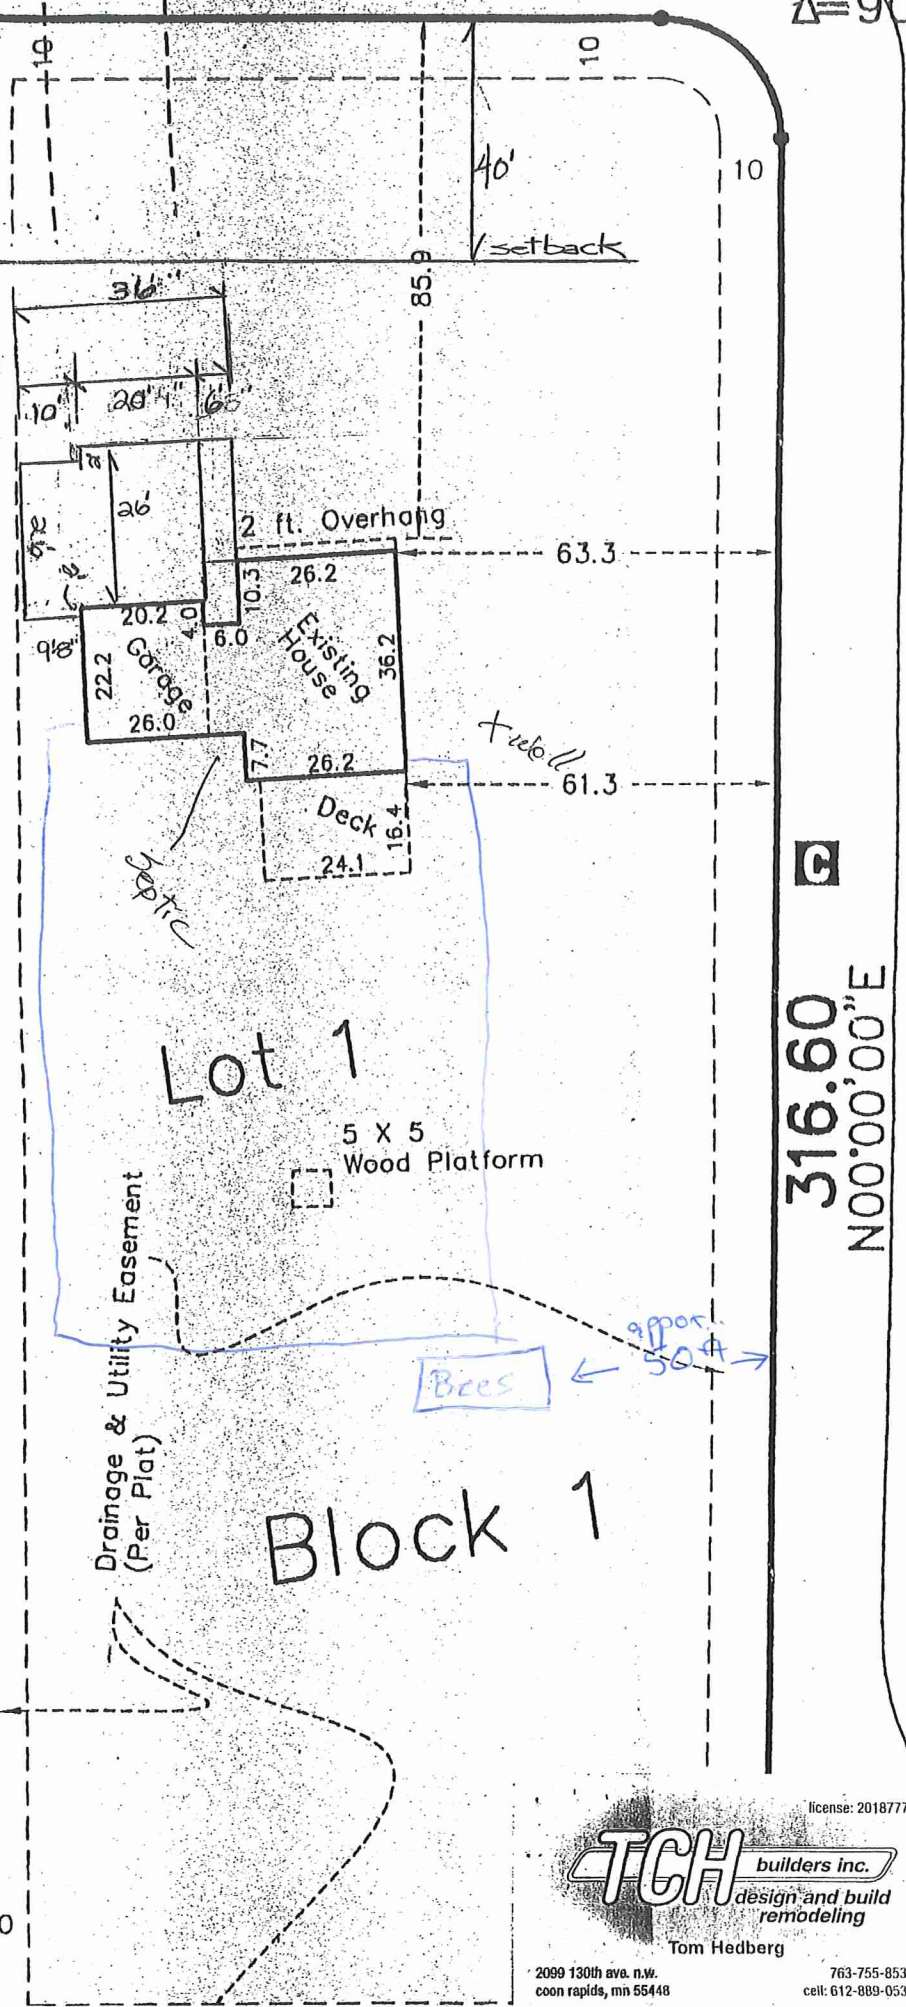

GREENLAND HILLS (S)

N01°00'09"W
304.24

N031°05'E
33.00

Δ=90

316.60
N00°00'00"E

license: 20187773

TCH builders inc.
design and build remodeling

Tom Hedberg