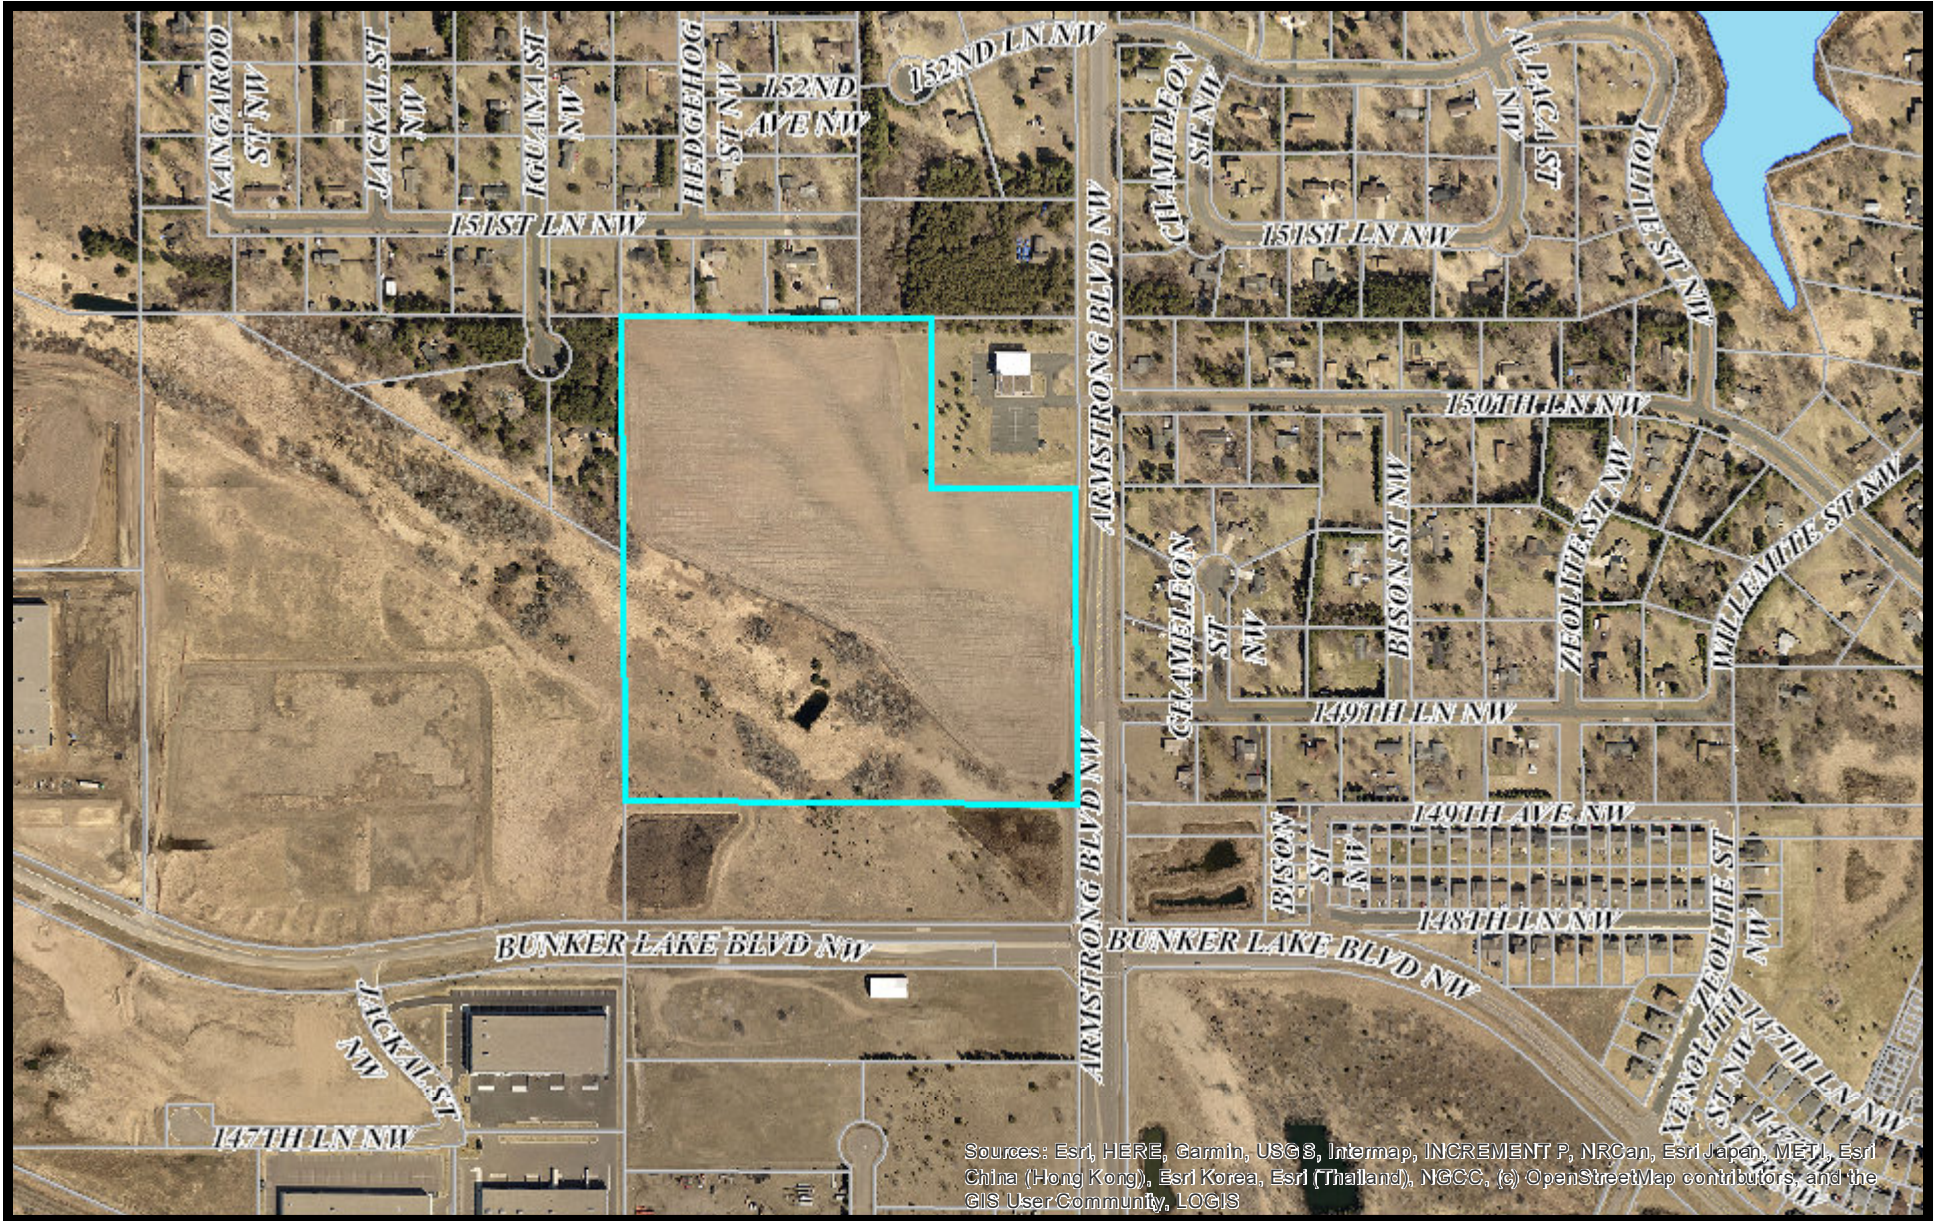

Preliminary Plat

Site Location Map: PID #20-32-25-44-0003

Sources: Esri, HERE, Garmin, USGS, Intermap, INCREMENT P, NRCan, Esri Japan, METI, Esri China (Hong Kong), Esri Korea, Esri (Thailand), NCCO, (c) OpenStreetMap contributors, and the GIS UserCommunity, LOGIS

9/2/2021, 11:48:54 AM