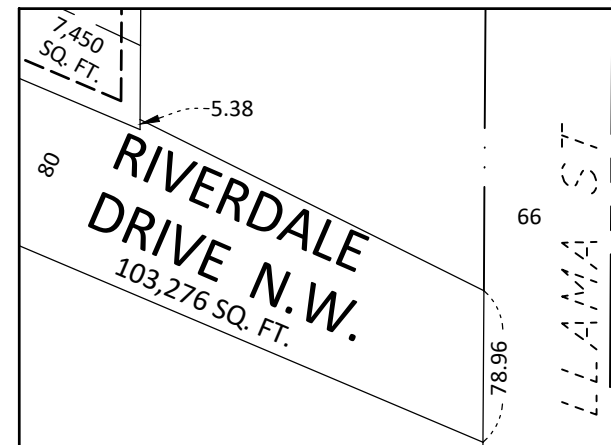

EXISTING LOTS

PROPOSED LAYOUT

DETAIL

PROPOSED AREAS EXHIBIT
RIVERDALE DRIVE, RAMSEY, MINNESOTA

7533 SUNWOOD DR NW, SUITE 206
RAMSEY, MINNESOTA 55303
(763) 433-2851

FOR: CITY OF RAMSEY