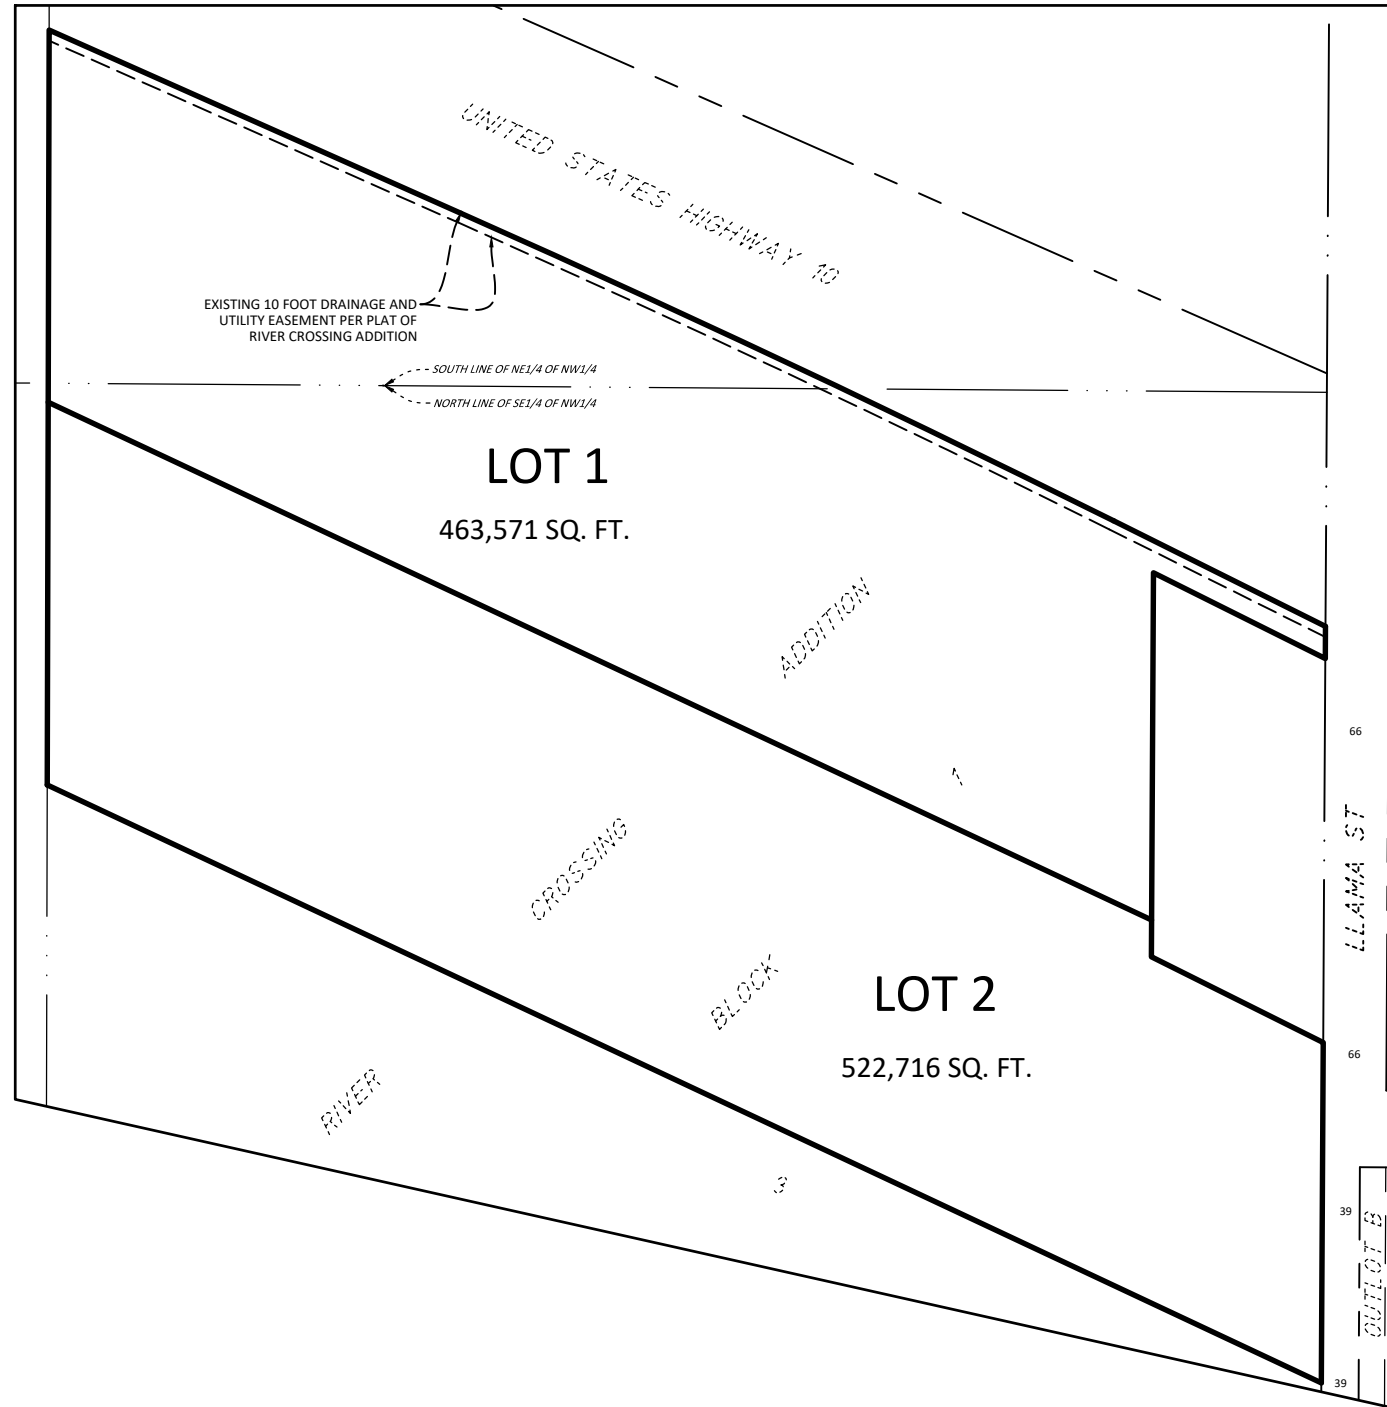

EXISTING LOTS

PROPOSED LAYOUT

DETAIL

PROPOSED AREAS EXHIBIT
RIVERDALE DRIVE, RAMSEY, MINNESOTA

7533 SUNWOOD DR NW, SUITE 206
RAMSEY, MINNESOTA 55303
(763) 433-2851

FOR: CITY OF RAMSEY