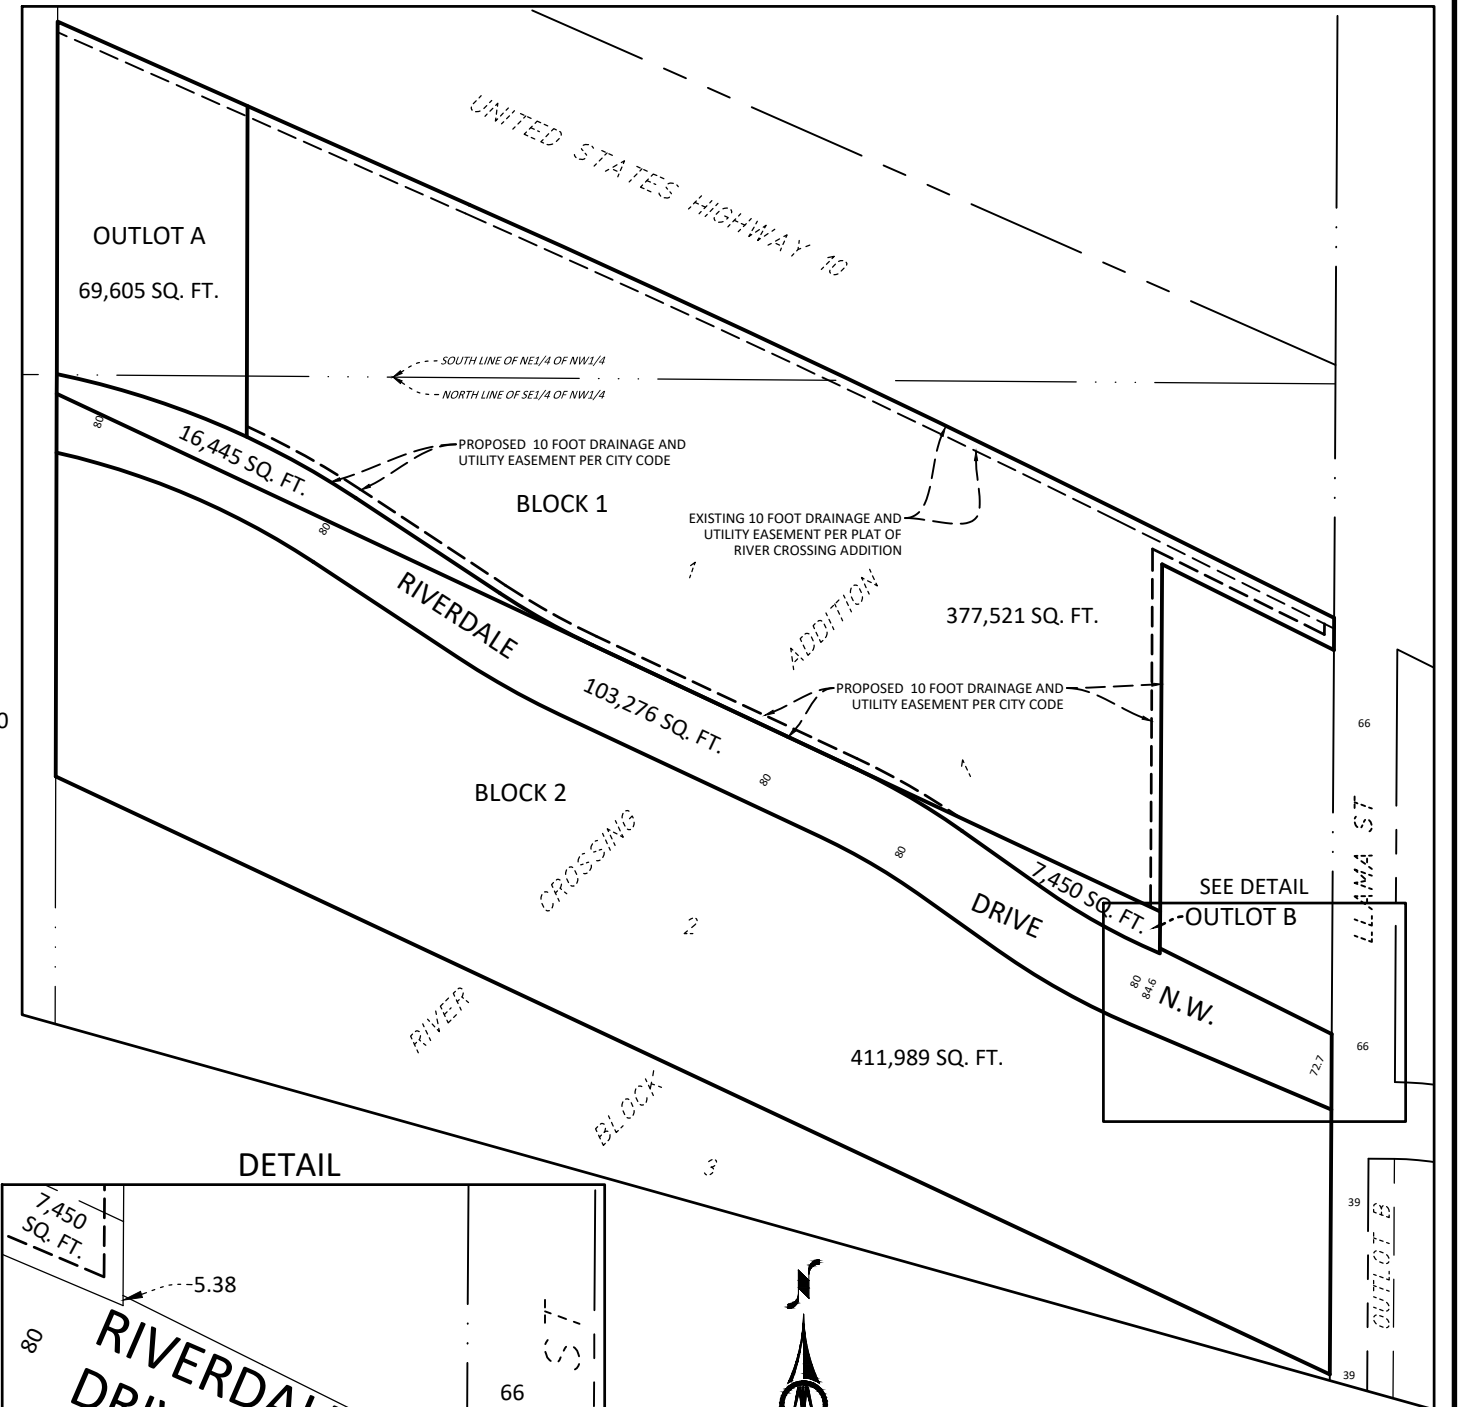

EXISTING LOTS

PROPOSED LAYOUT

DETAIL

PROPOSED AREAS EXHIBIT
RIVERDALE DRIVE, RAMSEY, MINNESOTA

7533 SUNWOOD DR NW, SUITE 206
RAMSEY, MINNESOTA 55303
(763) 433-2851

FOR: CITY OF RAMSEY