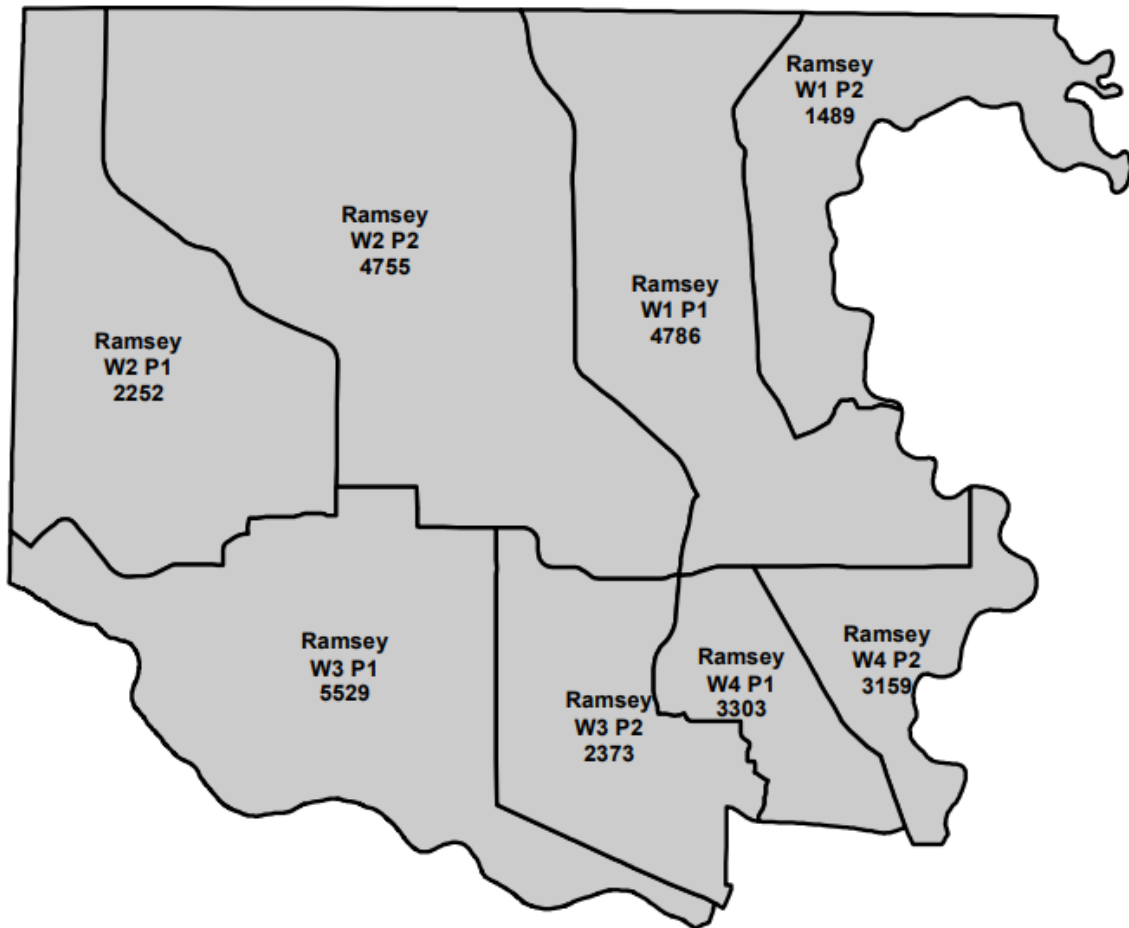

# Ramsey Precincts 2020 Population

2020 Census Population: 27,646

Equal/Average distribution per Ward: 6,912

Ward 1: 6,275 (-9.2%)

Ward 2: 7,007 (+1.4%)

Ward 3: 7,902 (+14.3%)

Ward 4: 6,462 (-6.5%)

*Percent is from the equal/average number per ward*