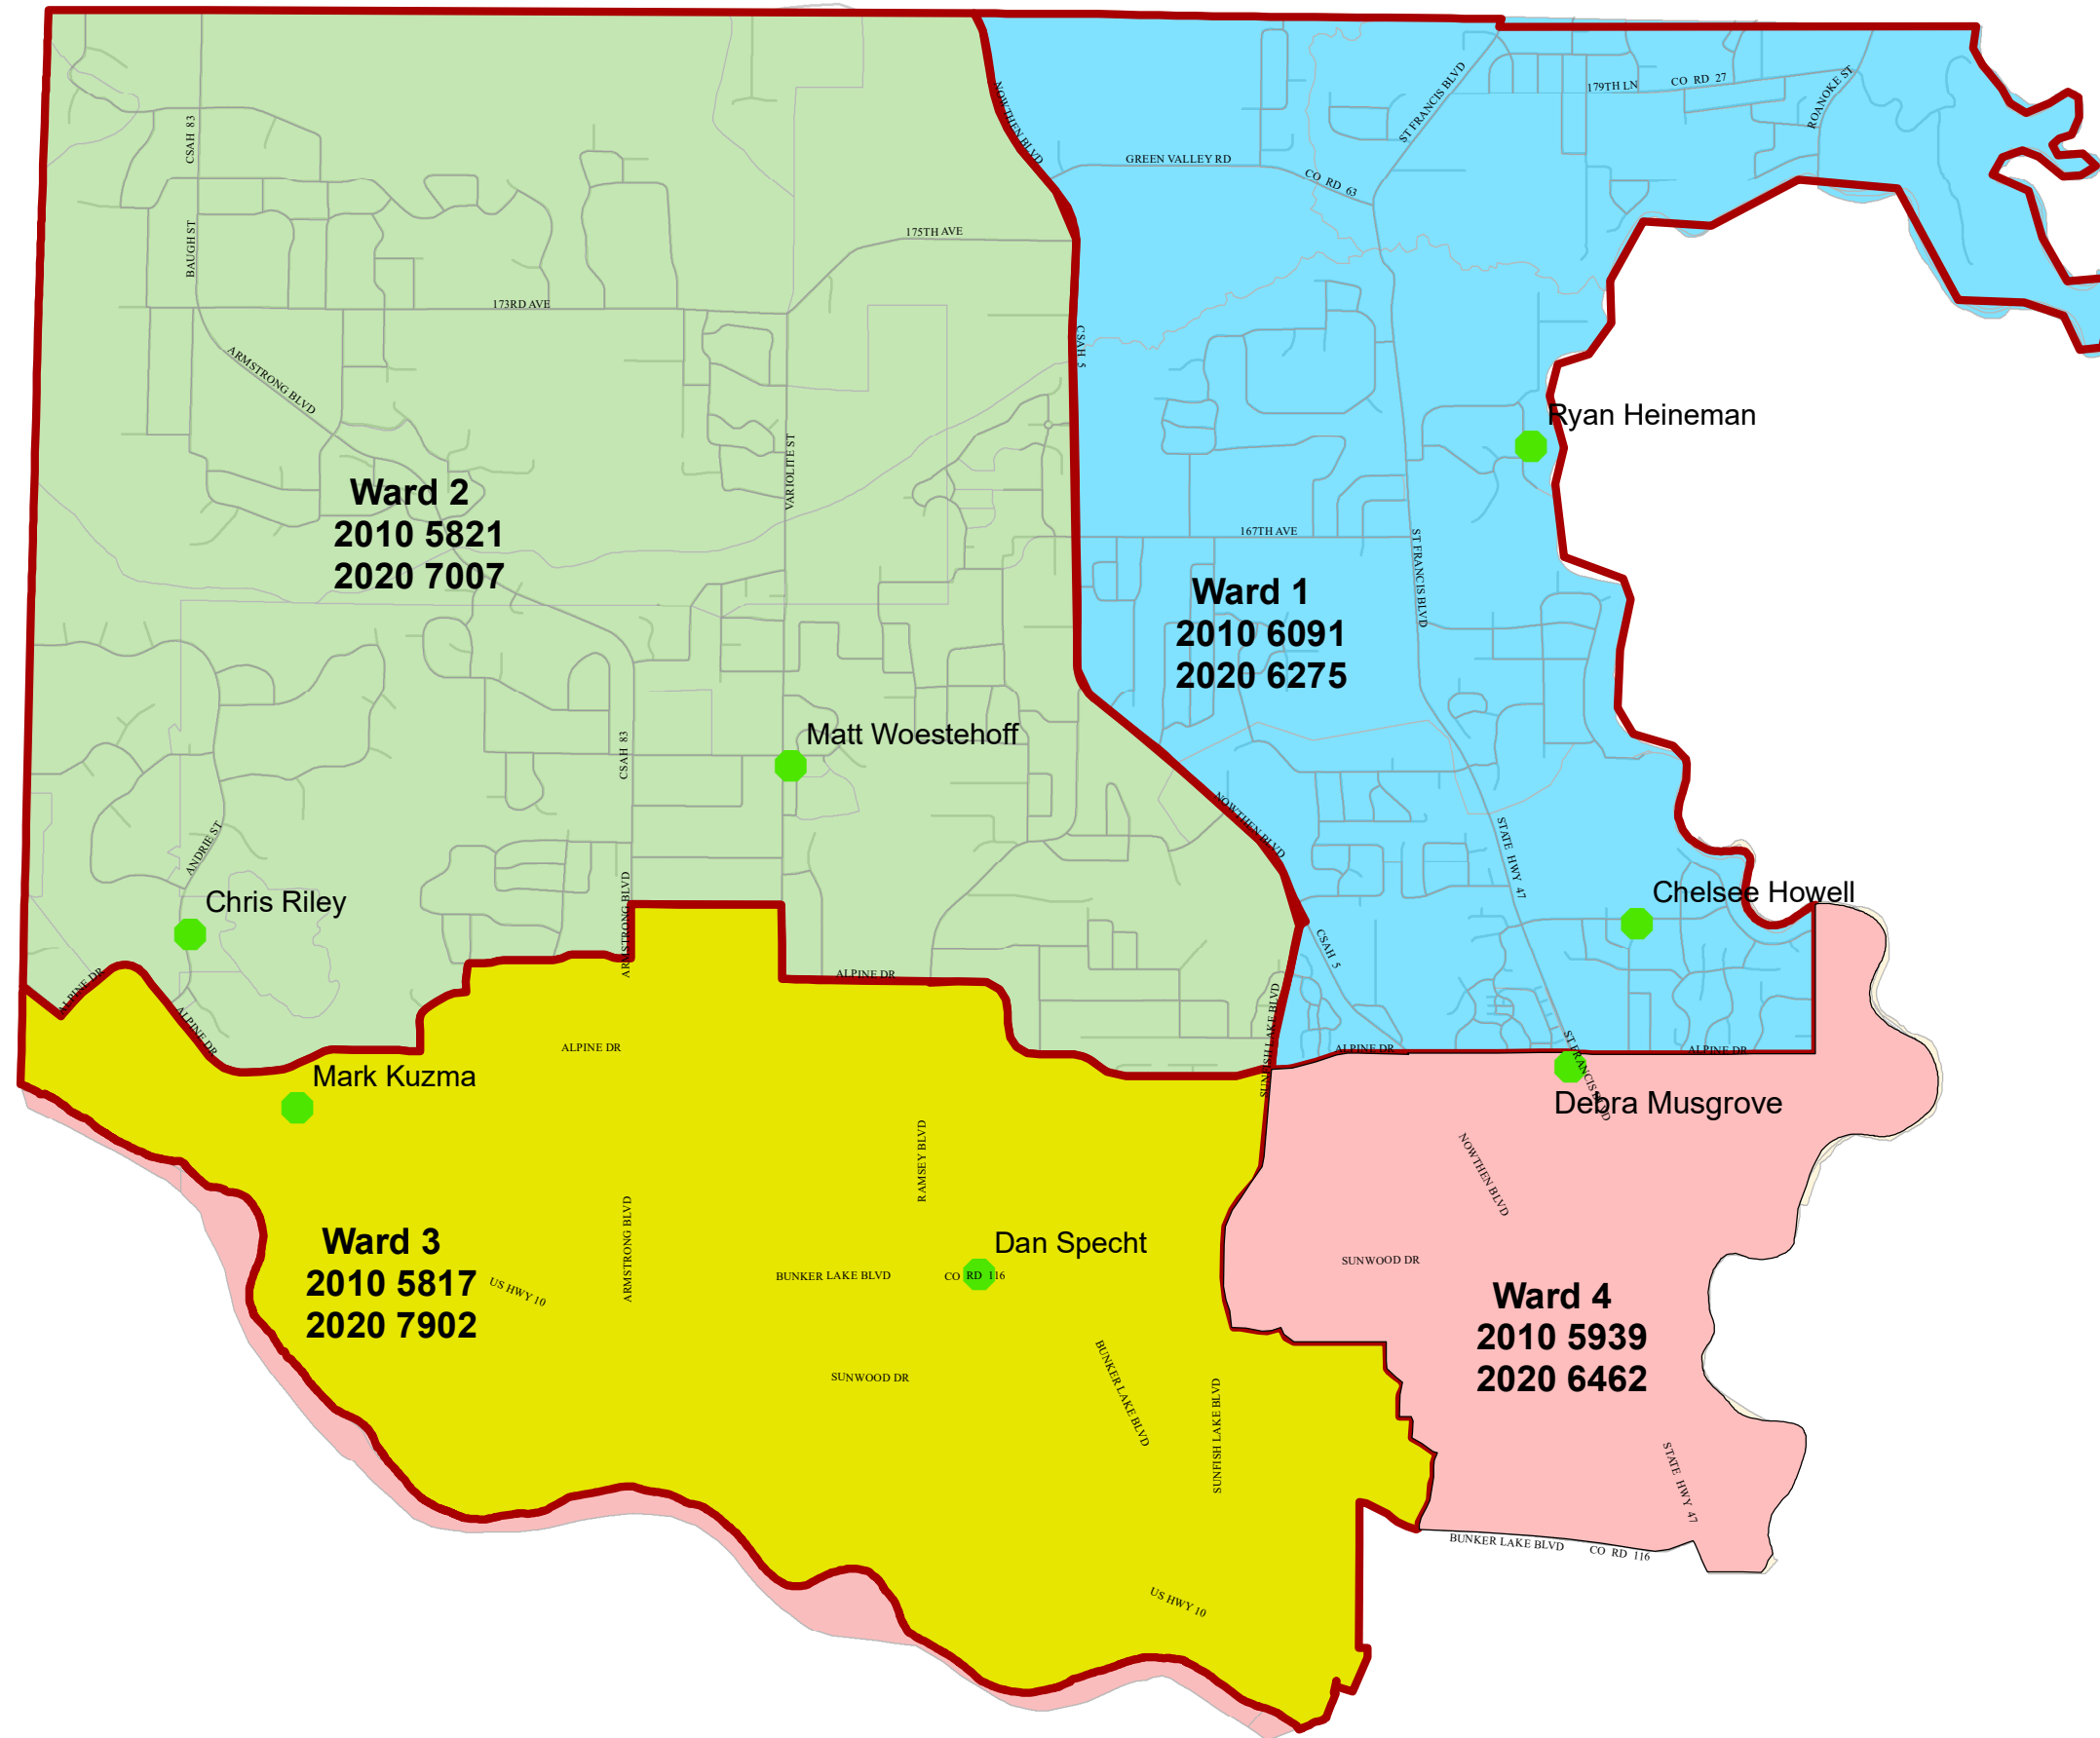

Legend

● Council

WARD BOUNDARY 2012

- Ward 1
- Ward 2
- Ward 3
- Ward 4

2020 Average Population = 6,912

V0.1

The City of Ramsey disclaims any responsibility or liability for the accuracy of the information at any point of initial contact with a GIS to which the public has general access. The preceding disclaimer is provided pursuant to Minnesota Statute 466.03, Subd. 21 (2000), and the user of this map acknowledges that the City of Ramsey is immune from any and all claims brought by User, its employees or agents, or third parties which arise out of the user's access of the data.