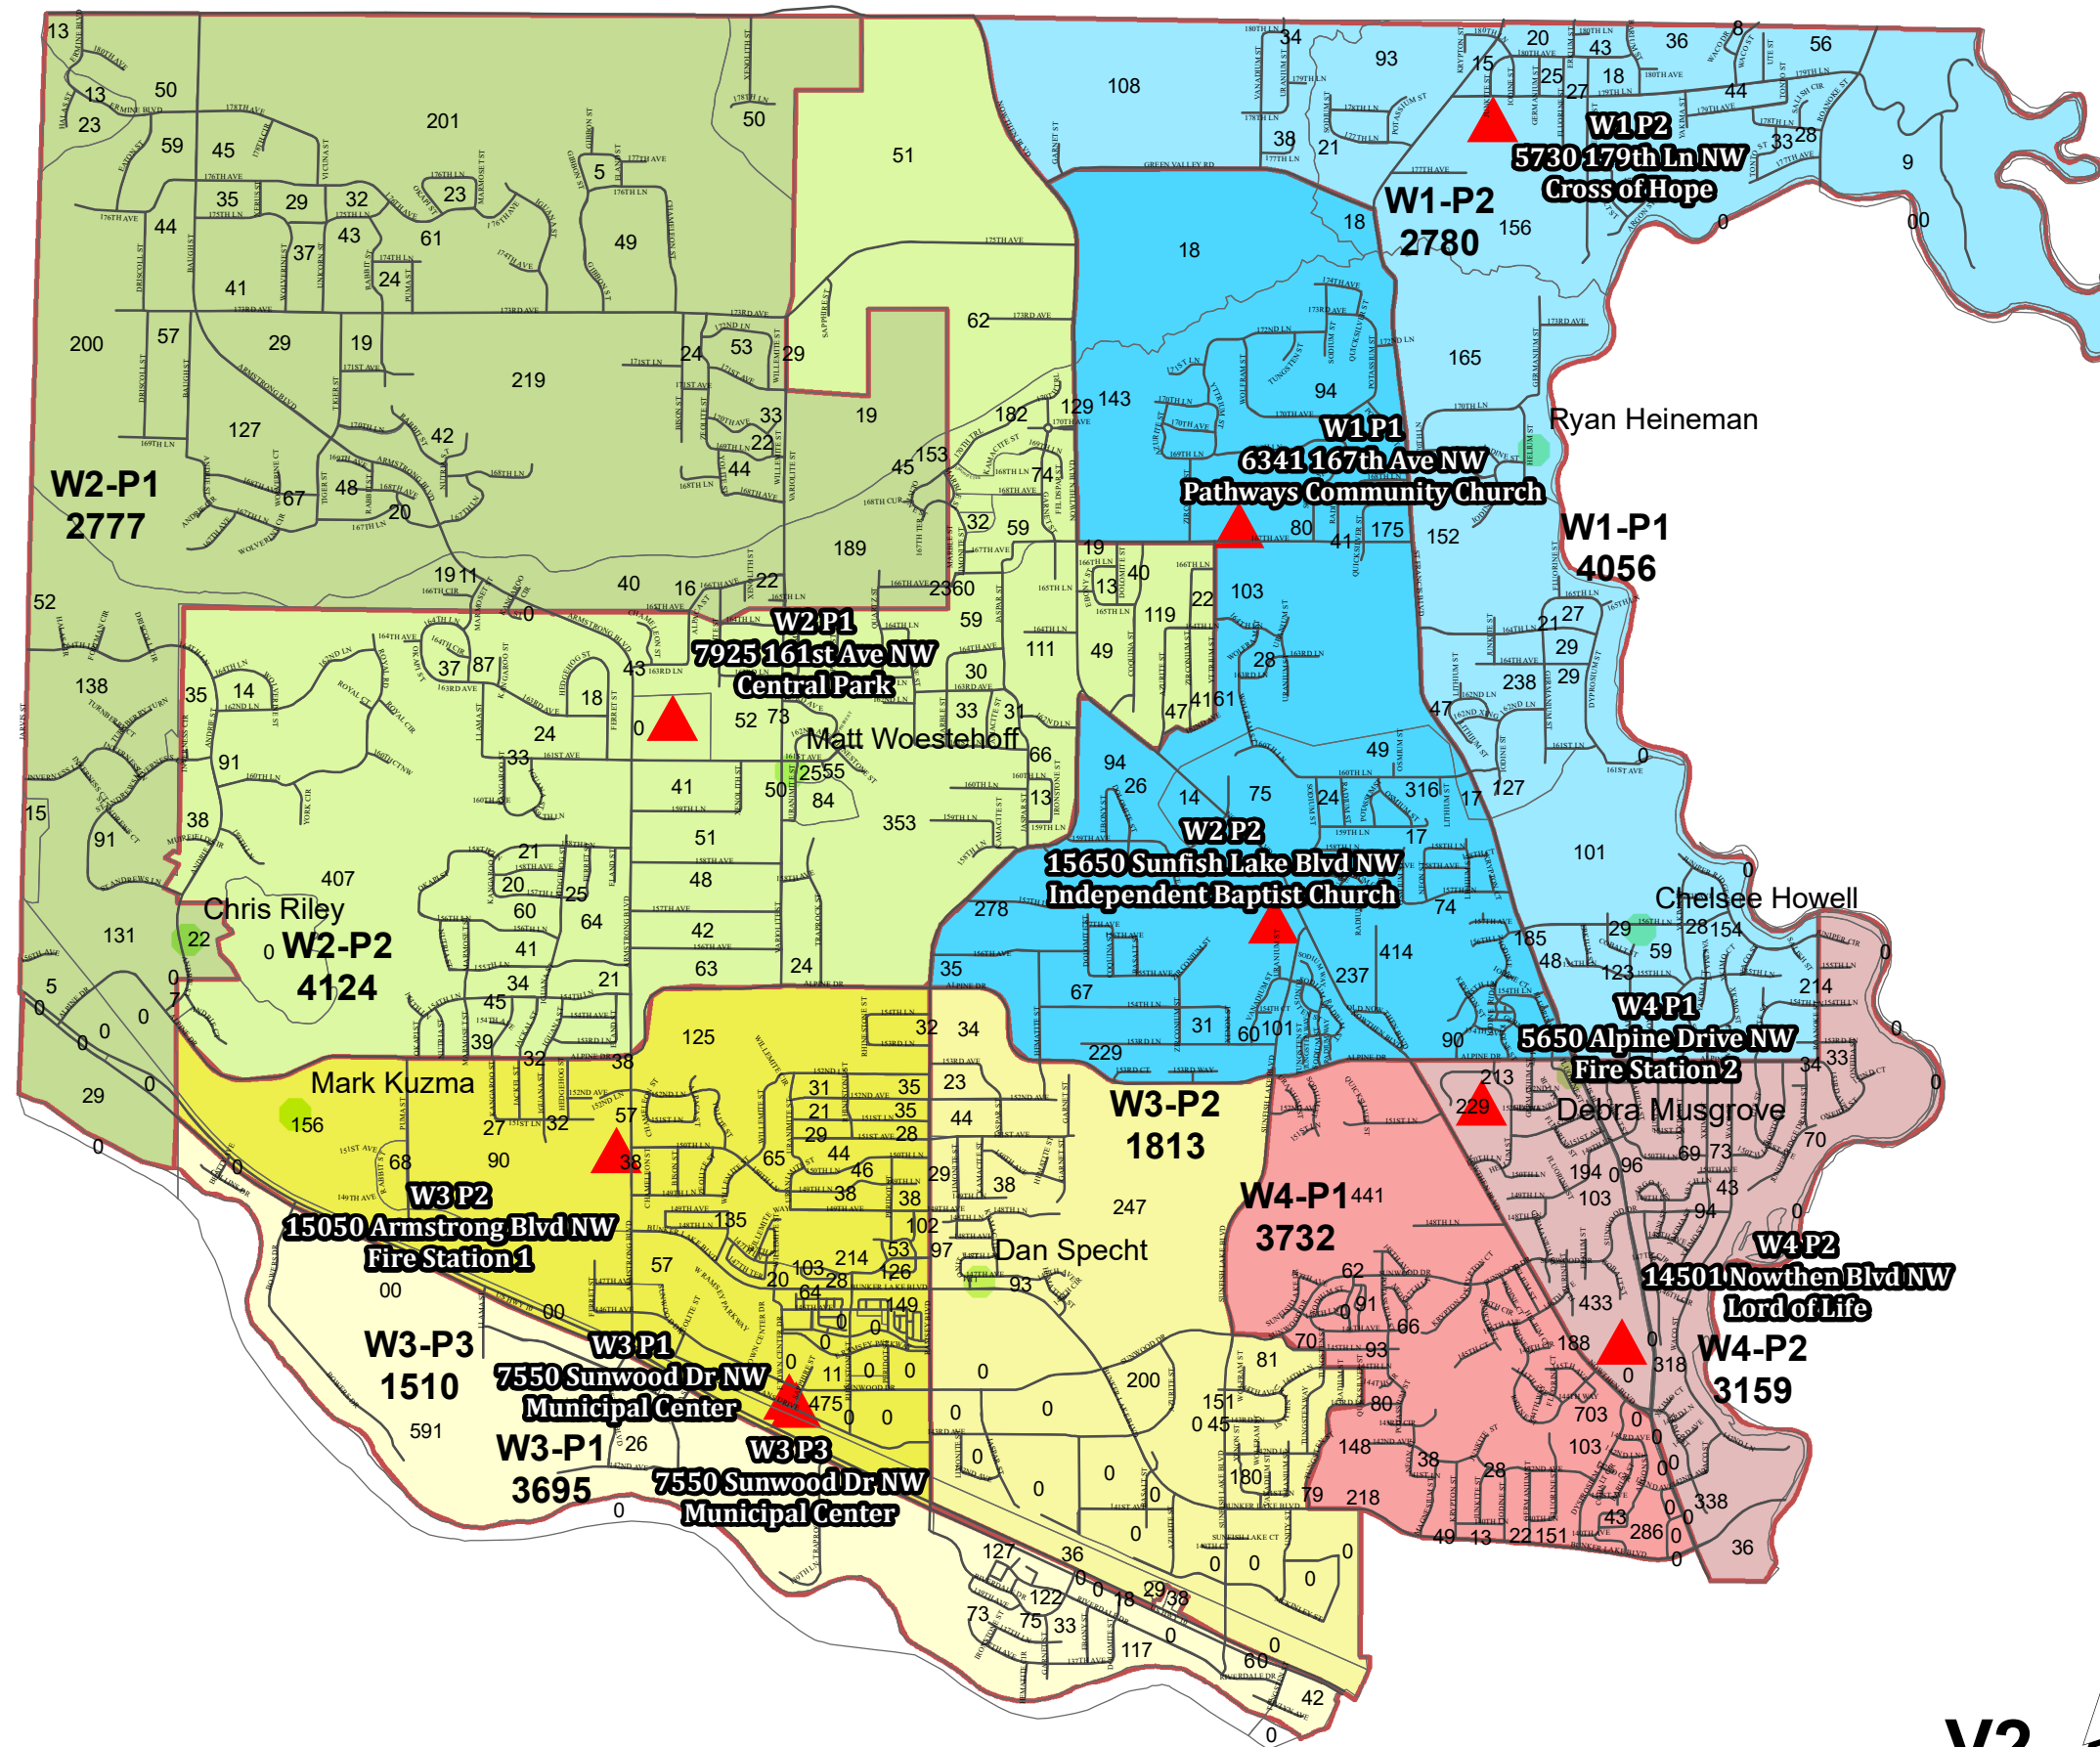

PRECINCT BOUNDARIES & POLLING LOCATIONS Redistricting Plan

March 3, 2022

Legend

RA_Census_Blocks_22_V2

Polling Locations

PRECINCT

W1-P1

W1-P2

W2-P1

W2-P2

W3-P1

W3-P2

W3-P3

W4-P1

W4-P2

Council

Population
Ward 1 = 6,836 (-1.1%)
Ward 2 = 6,901 (-0.2%)
Ward 3 = 7,018 (+1.5%)
Ward 4 = 6,891 (-0.3%)

V2