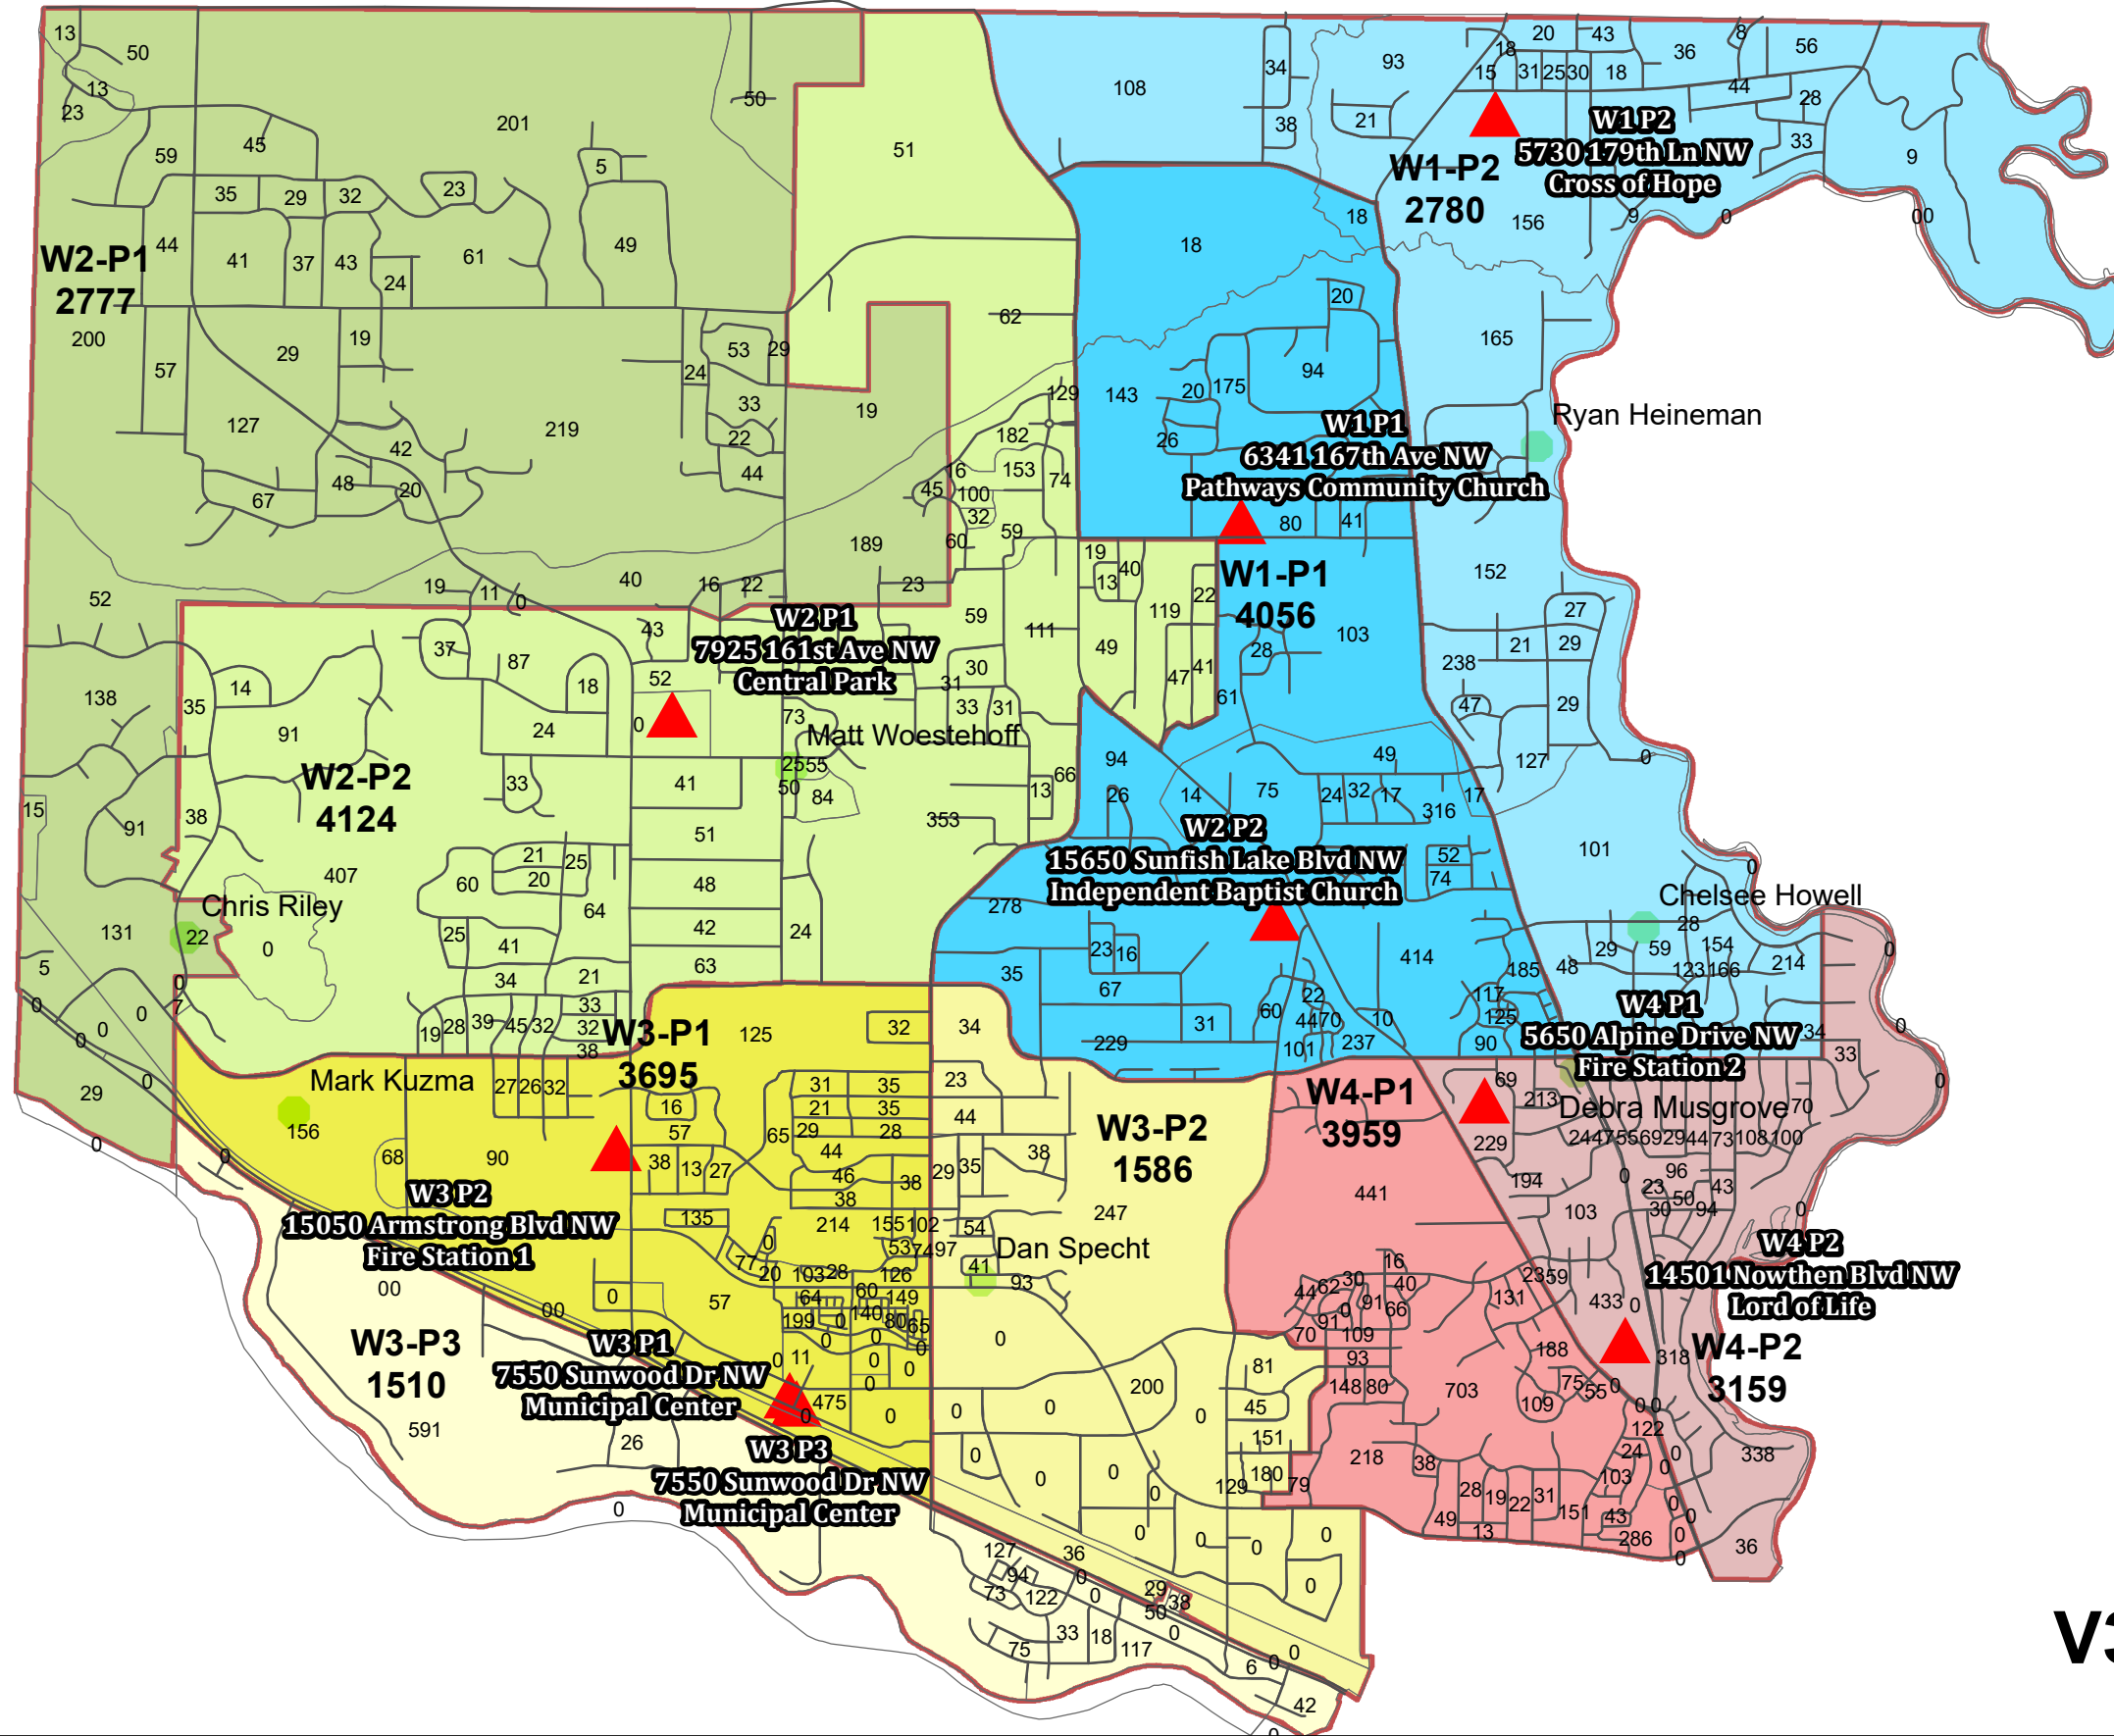

PRECINCT BOUNDARIES & POLLING LOCATIONS

Redistricting Plan

March 3, 2022

Legend

RA_Census_Blocks_22_V3

▲ Polling Locations

PRECINCT

W1-P1

W1-P2

W2-P1

W2-P2

W3-P1

W3-P2

W3-P3

W4-P1

W4-P2

● Council

Population
Ward 1 = 6,836 (-1.1%)
Ward 2 = 6,901 (-0.2%)
Ward 3 = 6,791 (-1.8%)
Ward 4 = 7,118 (+3.0%)

V3