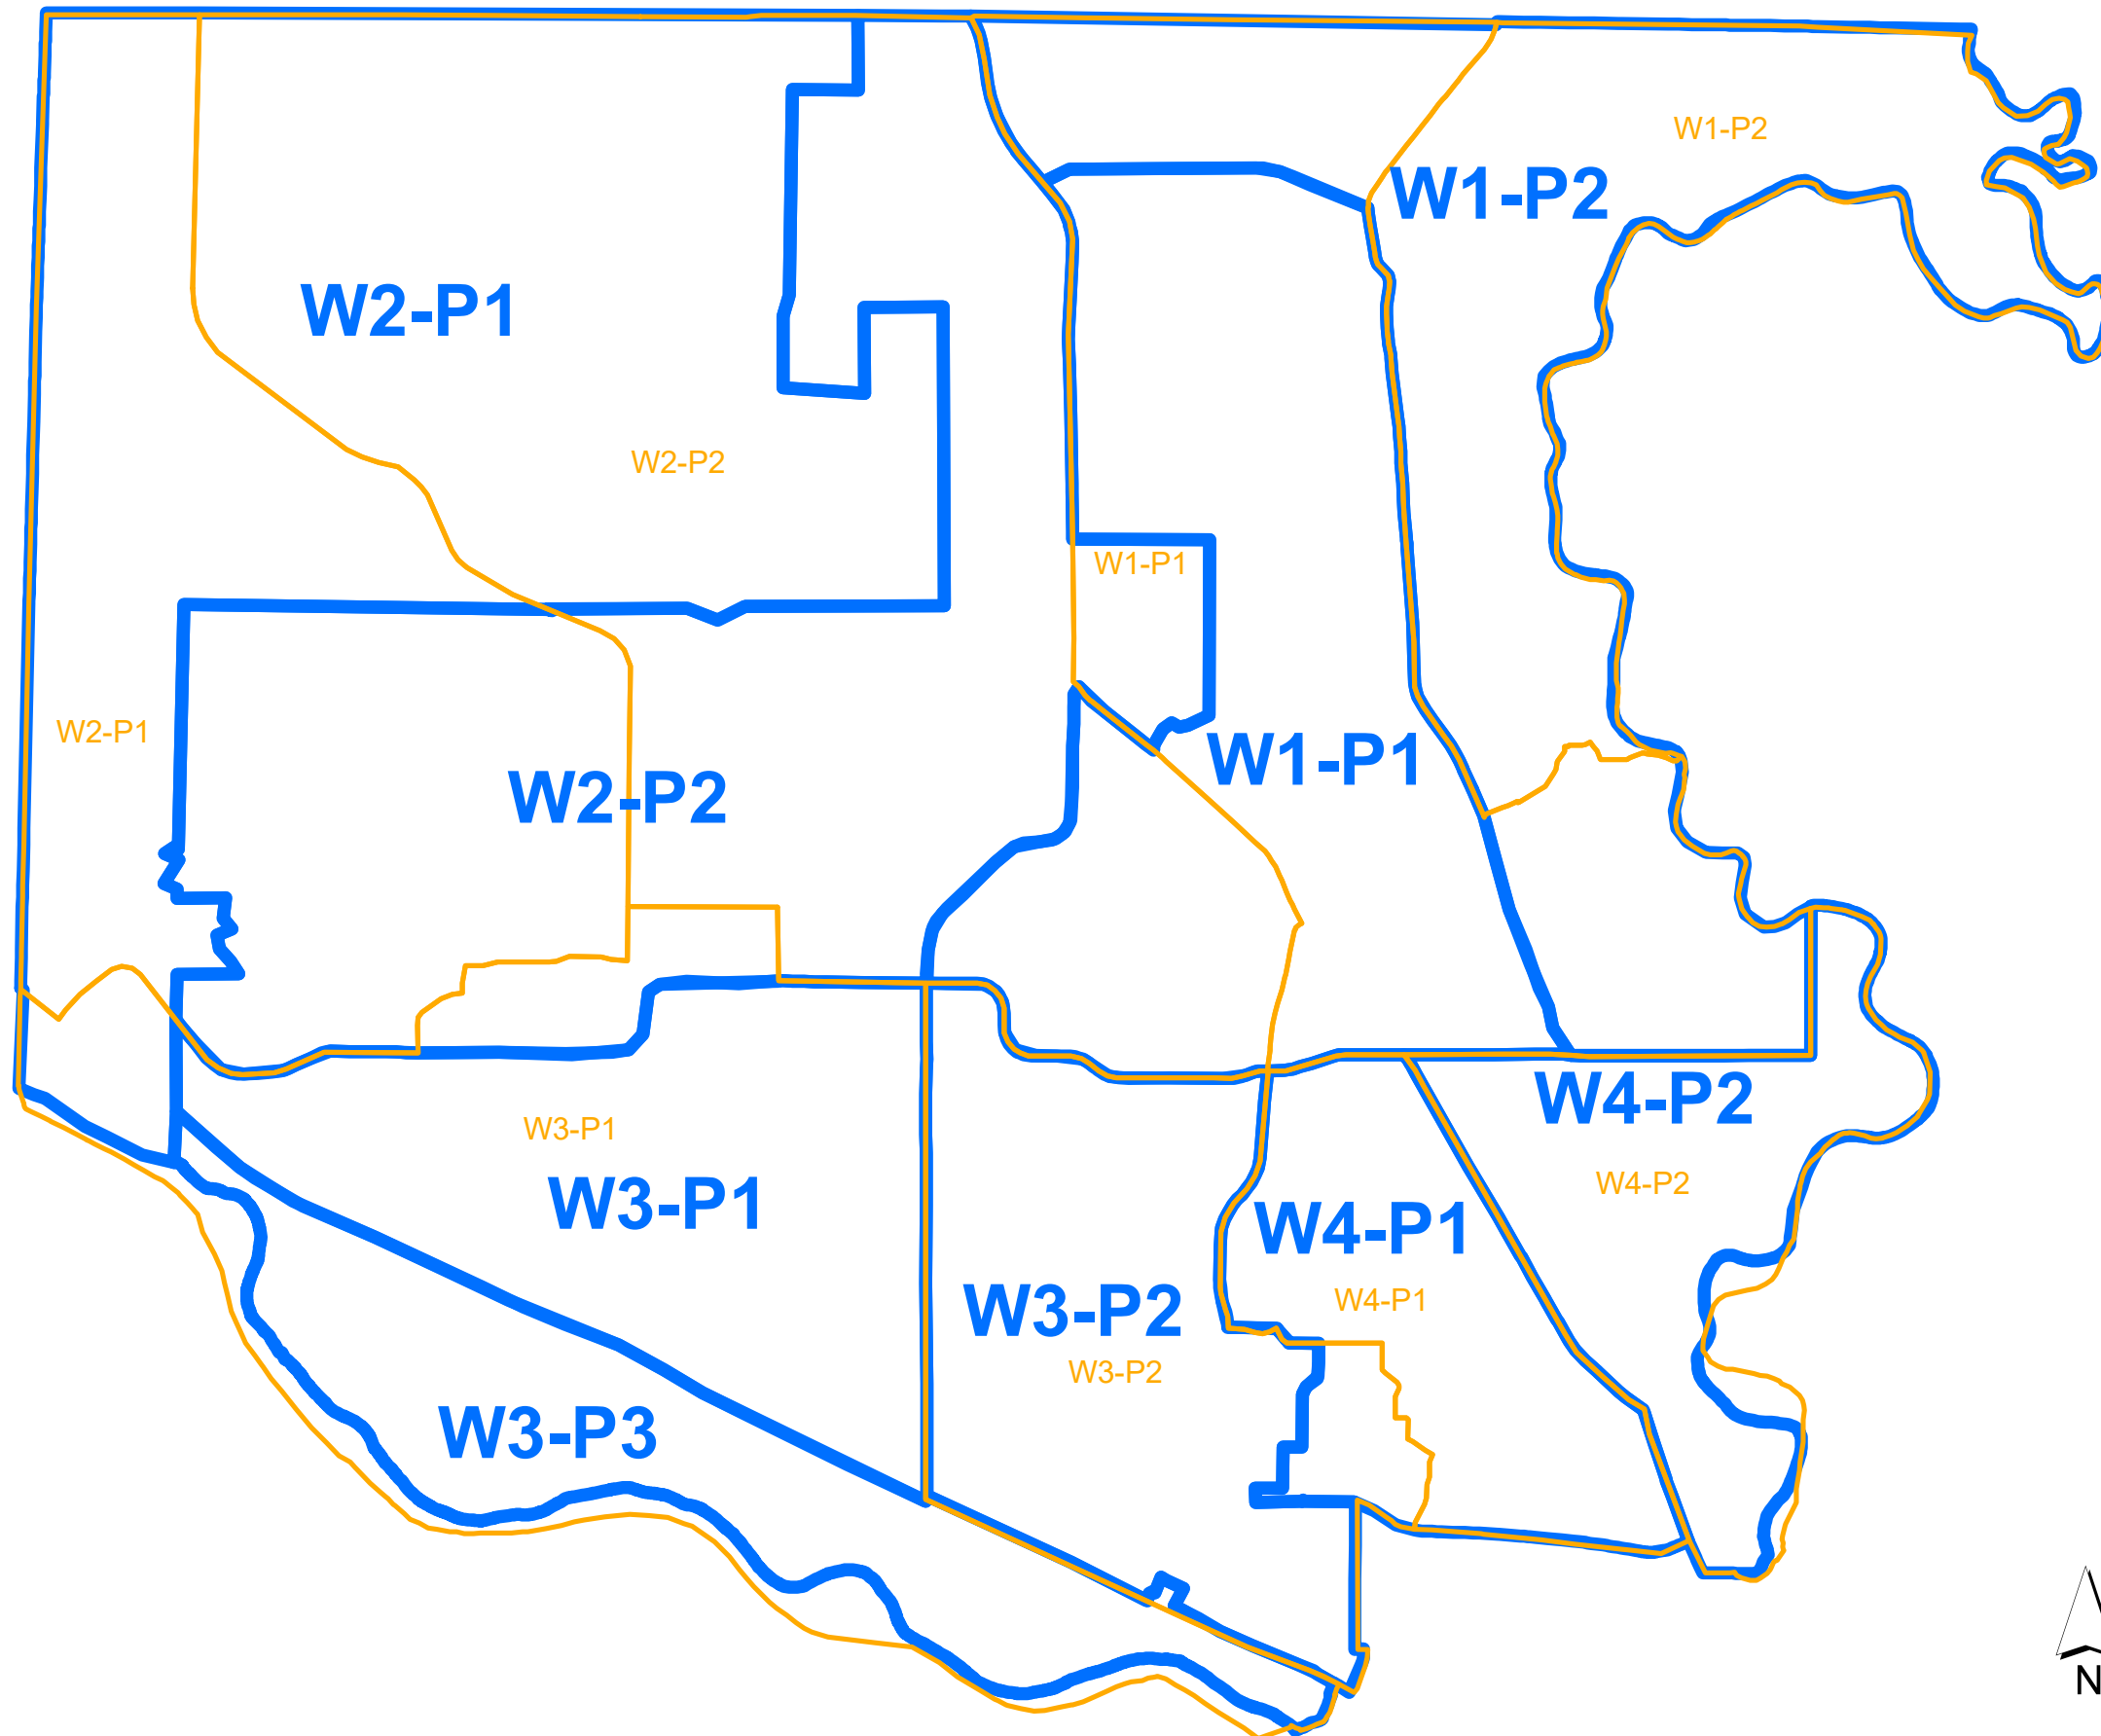

## PRECINCT BOUNDARIES Wards/ Precincts 2012 vs. Wards/ Precincts 2020

March 17, 2022  
Proposed Polling Locations and  
Precinct Boundaries

### Legend

-  Wards\_Precincts 2012
-  Wards\_Precincts\_2022

Population  
Ward 1 = 6,836 (-1.1%)  
Ward 2 = 6,901 (-0.2%)  
Ward 3 = 6,791 (-1.8%)  
Ward 4 = 7,118 (+3.0%)

This map has been compiled using information gathered from various governmental offices and other sources and is to be used for reference purposes only. It is neither a legally recorded map nor a survey and is not intended for use as one. The Geographic