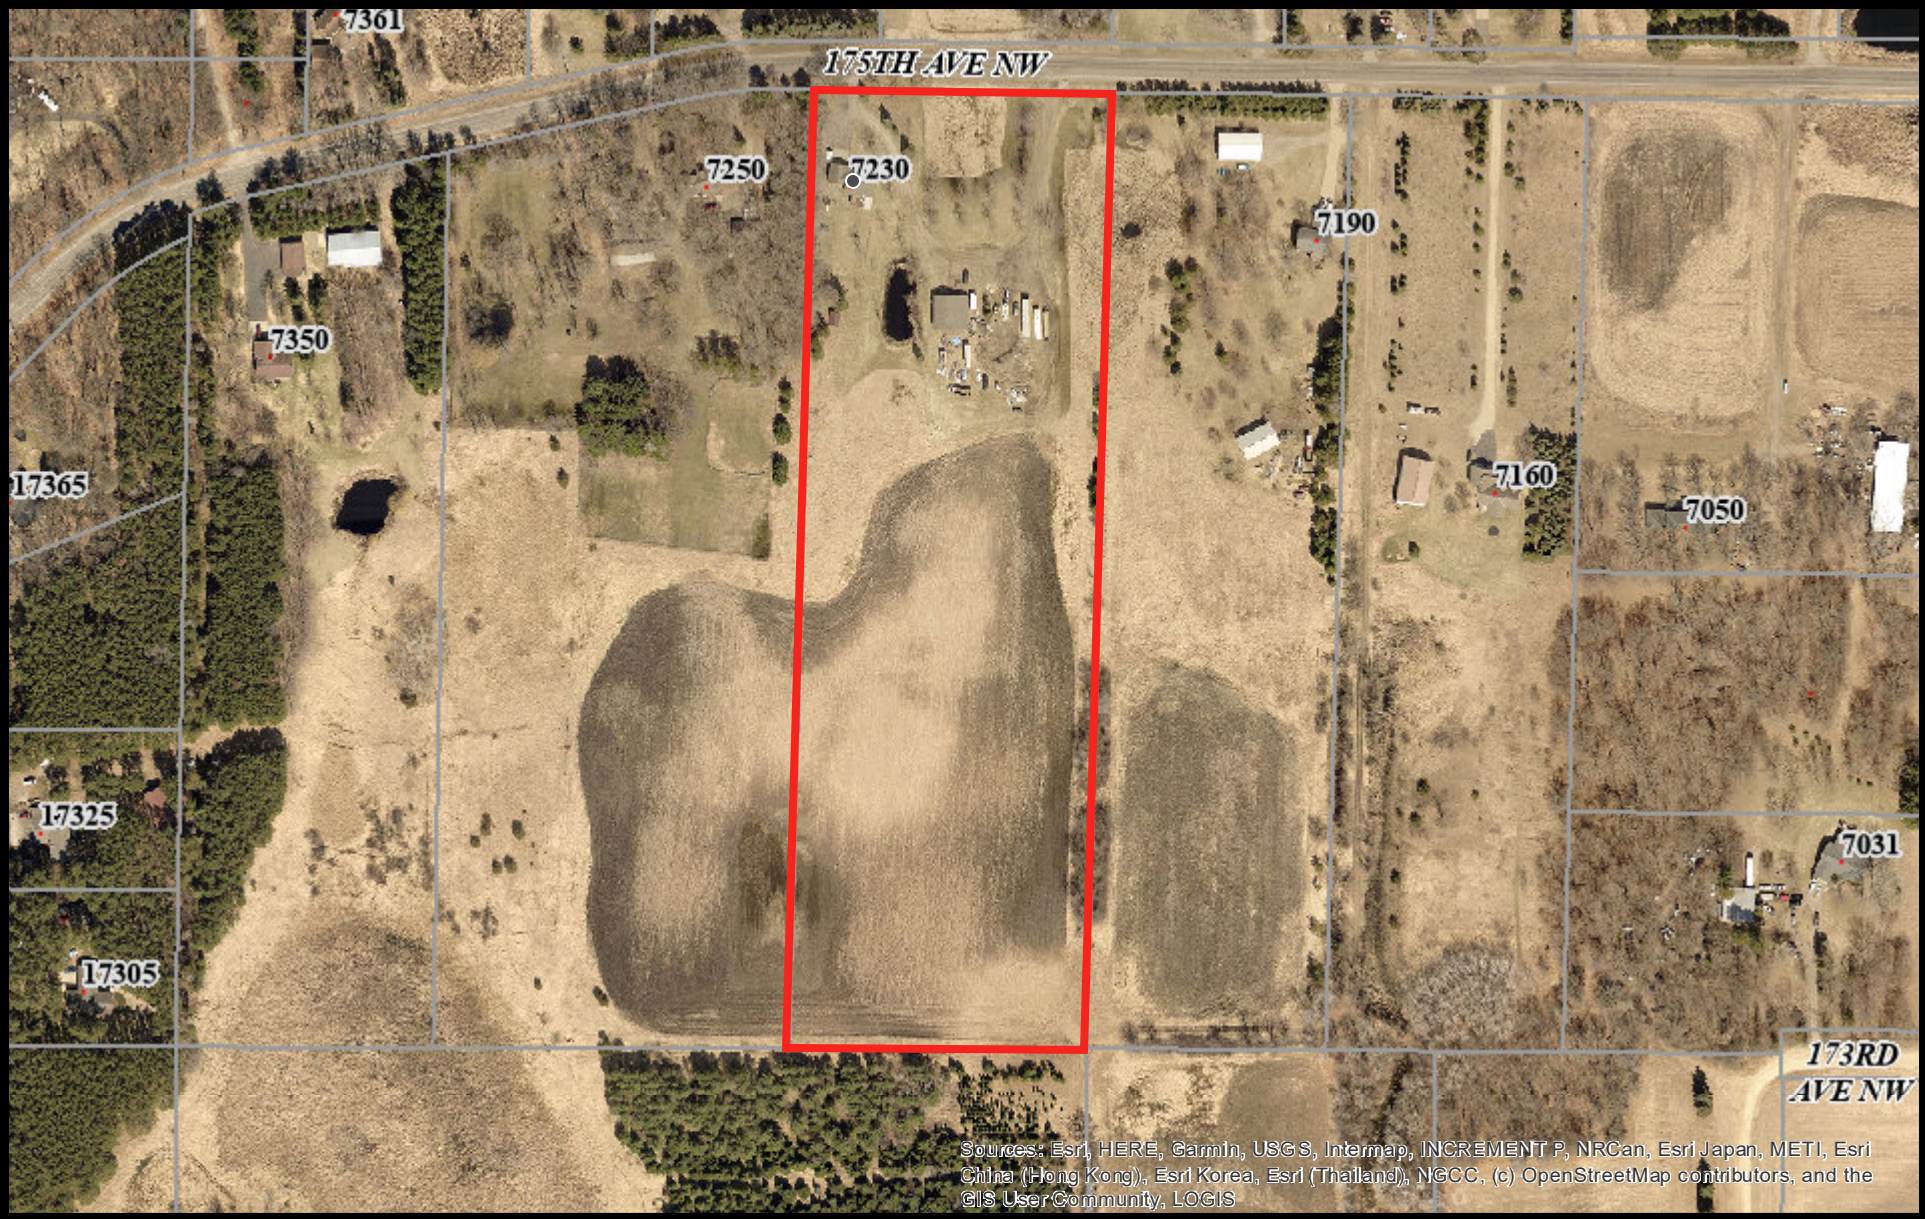

# 7230 175th Ave NW

PID #: 04-32-25-44-0010

Sources: Esri, HERE, Garmin, USGS, Intermap, INCREMENT P, NRCan, Esri Japan, METI, Esri China (Hong Kong), Esri Korea, Esri (Thailand), NCCO, (c) OpenStreetMap contributors, and the GIS User Community, LOGIS

Print Date: March 8, 2022

00.0175035 0.07 0.105 0.14 mi