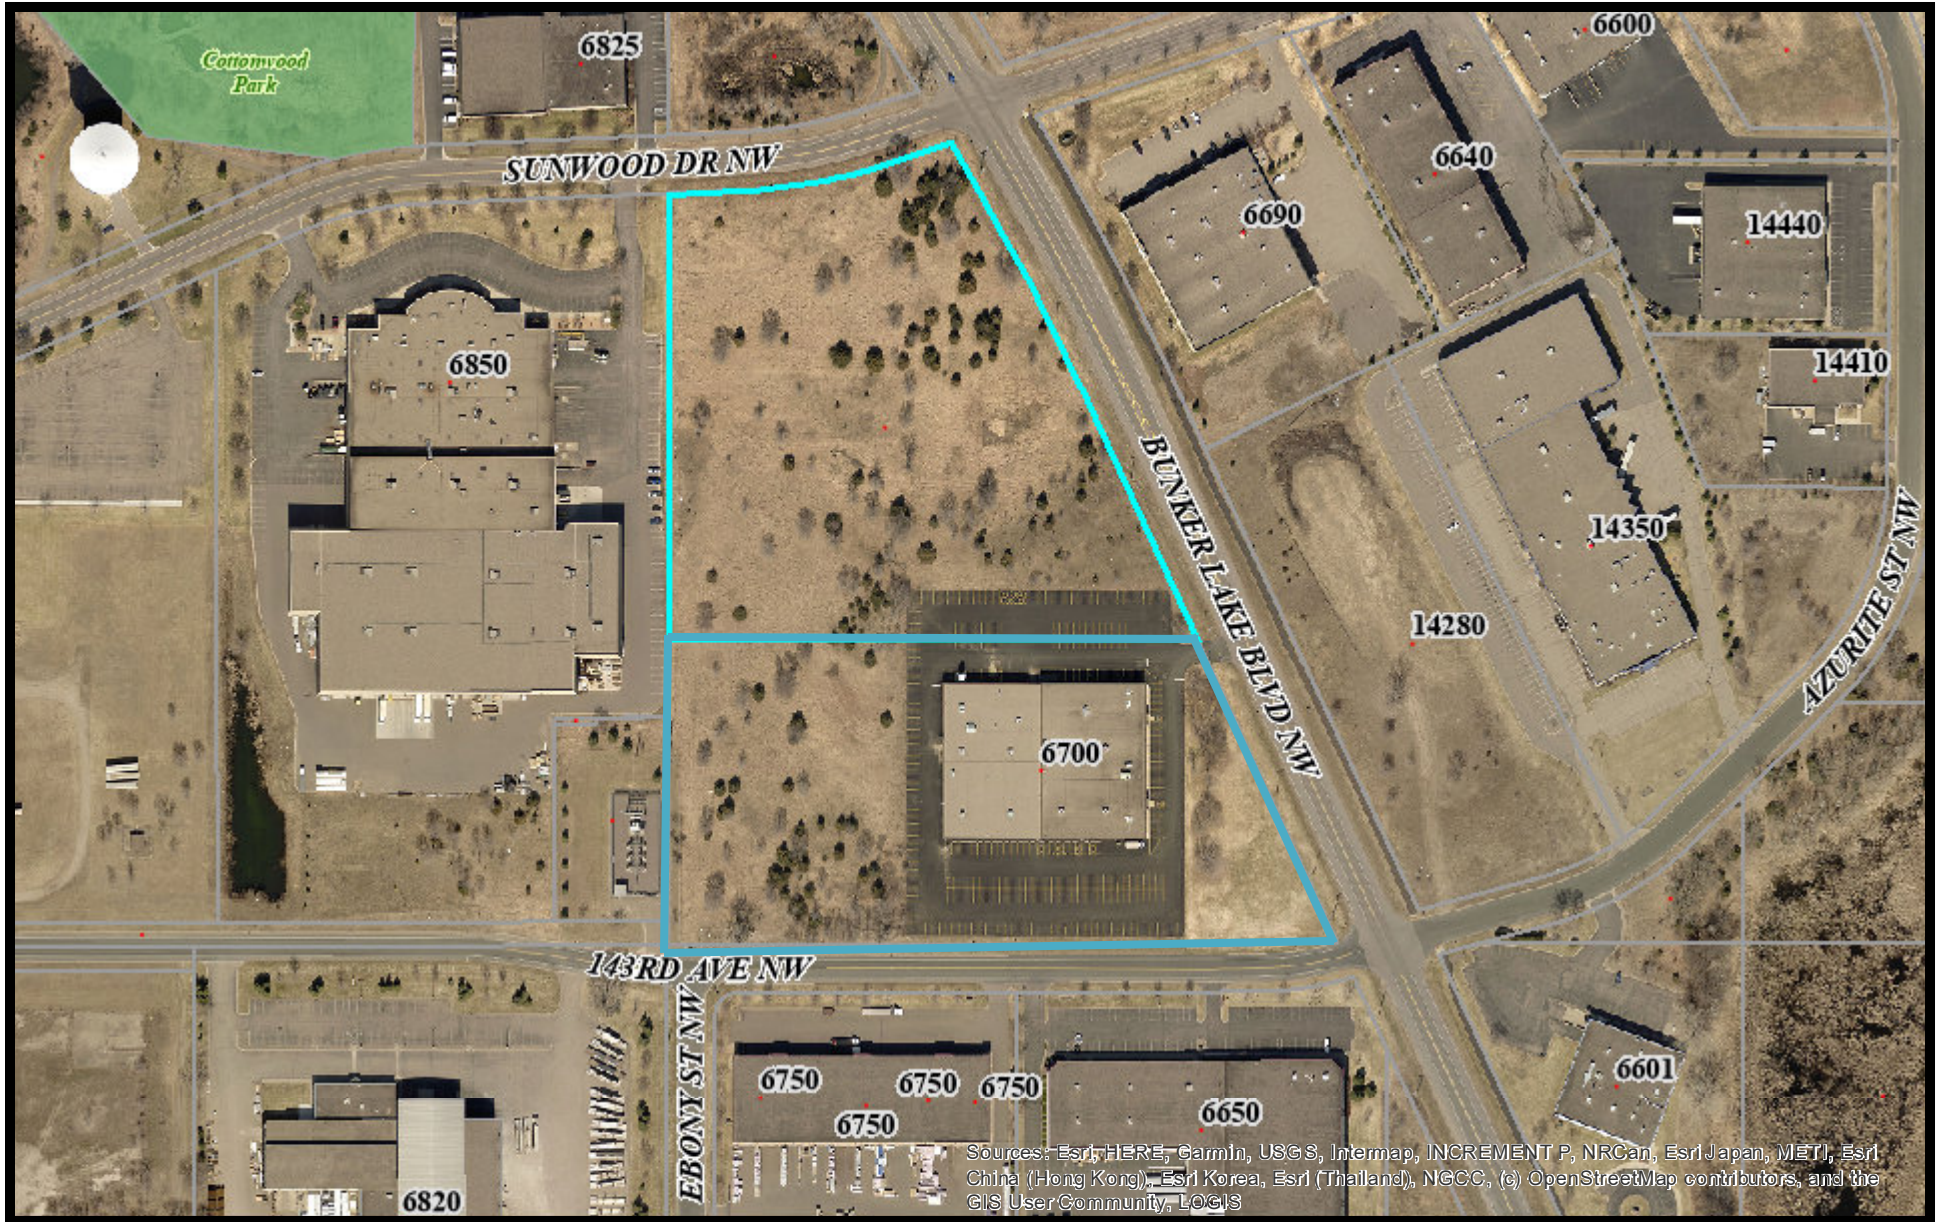

Site Location Map

Admin. Plat/Easement

6700 Bunker Lake Blvd NW

Sources: Esri, HERE, Garmin, USGS, Intermap, INCREMENT P, NRCan, Esri Japan, METI, Esri China (Hong Kong), Esri Korea, Esri (Thailand), NCCO, (c) OpenStreetMap contributors, and the GIS User Community, LOGIS