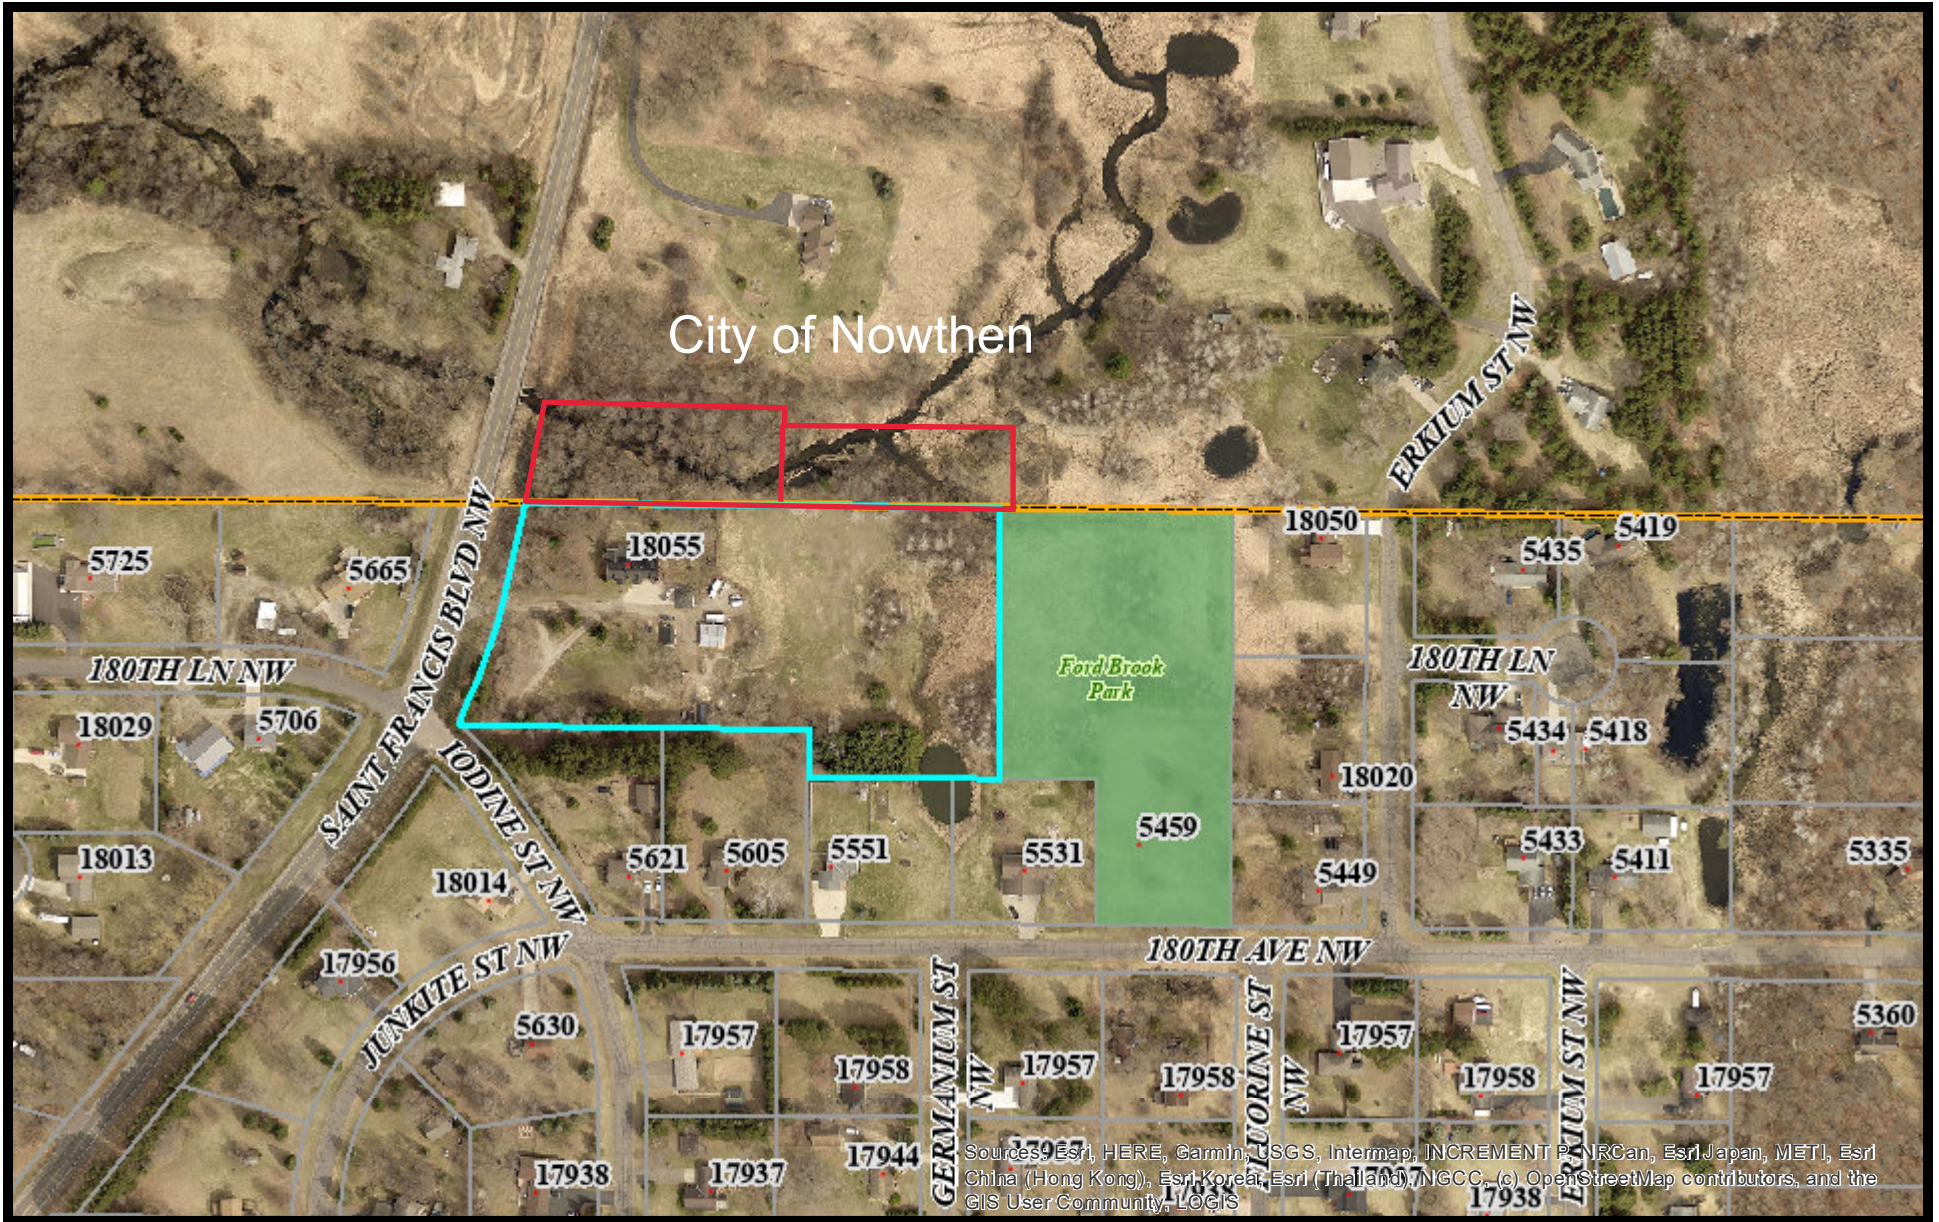

18055 Saint Francis Boulevard

Site Location Map

Sources: Esri, HERE, Garmin, Swisstopo, Intermap, INCREMENT P, NRCan, Esri Japan, METI, Esri China (Hong Kong), Esri Korea, Esri (Thailand), NGCC, (c) OpenStreetMap contributors, and the GIS User Community, LOGIS

Print Date: April 13, 2022

00.01 0.035 0.07 0.105 0.14 mi