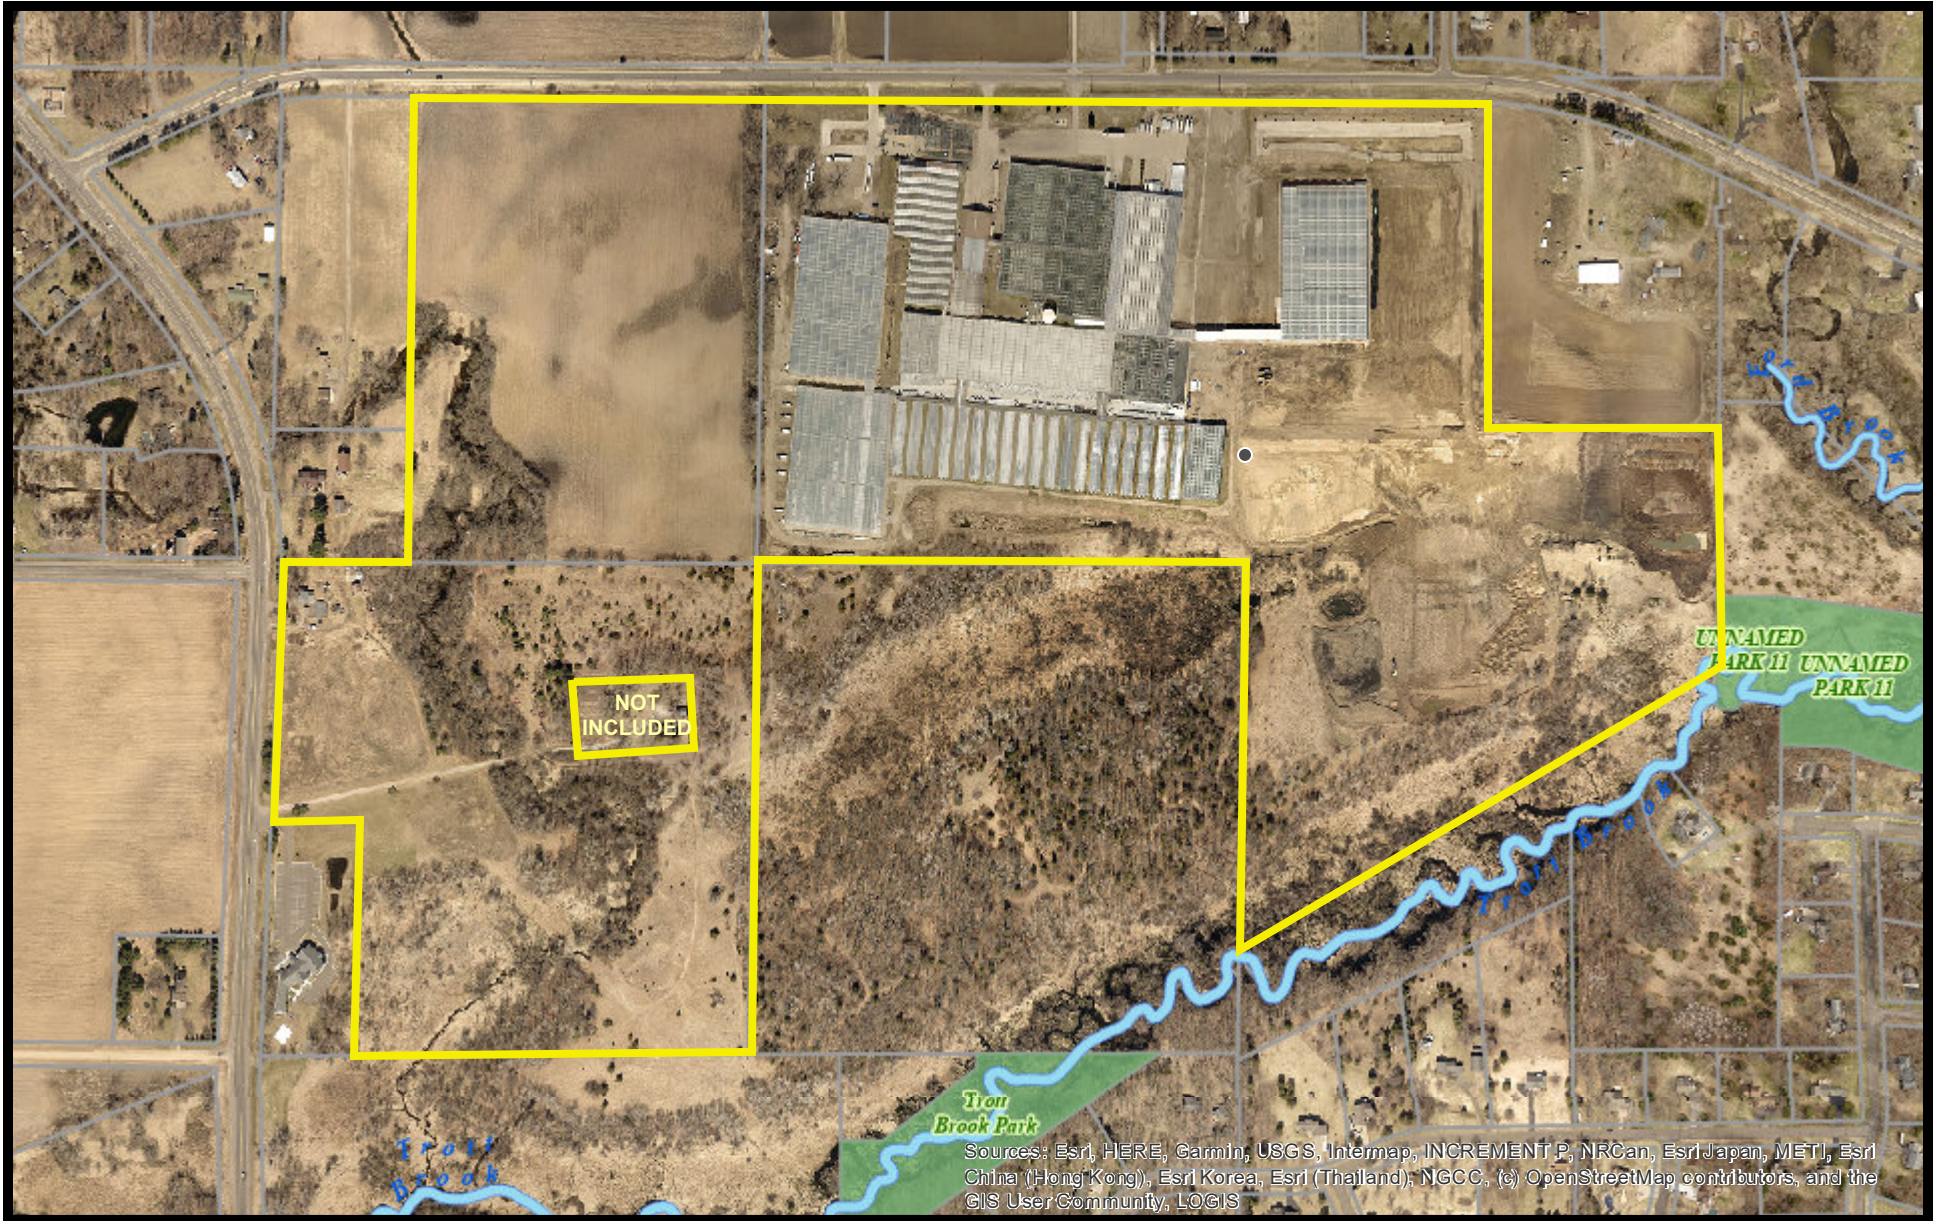

PID #'s:
03-32-25-42-0002
03-32-25-43-0006
03-32-25-41-0005

Green Valley Greenhouse

6530 and 6750 Green Valley Road NW

Sources: Esri, HERE, Garmin, USGS, Intermap, INCREMENT P, NRCan, Esri Japan, METI, Esri China (Hong Kong), Esri Korea, Esri (Thailand), NGCC, (c) OpenStreetMap contributors, and the GIS User Community, LOGIS

Print Date: July 12, 2022

0.0375 0.075 0.15 0.225 0.3
mi