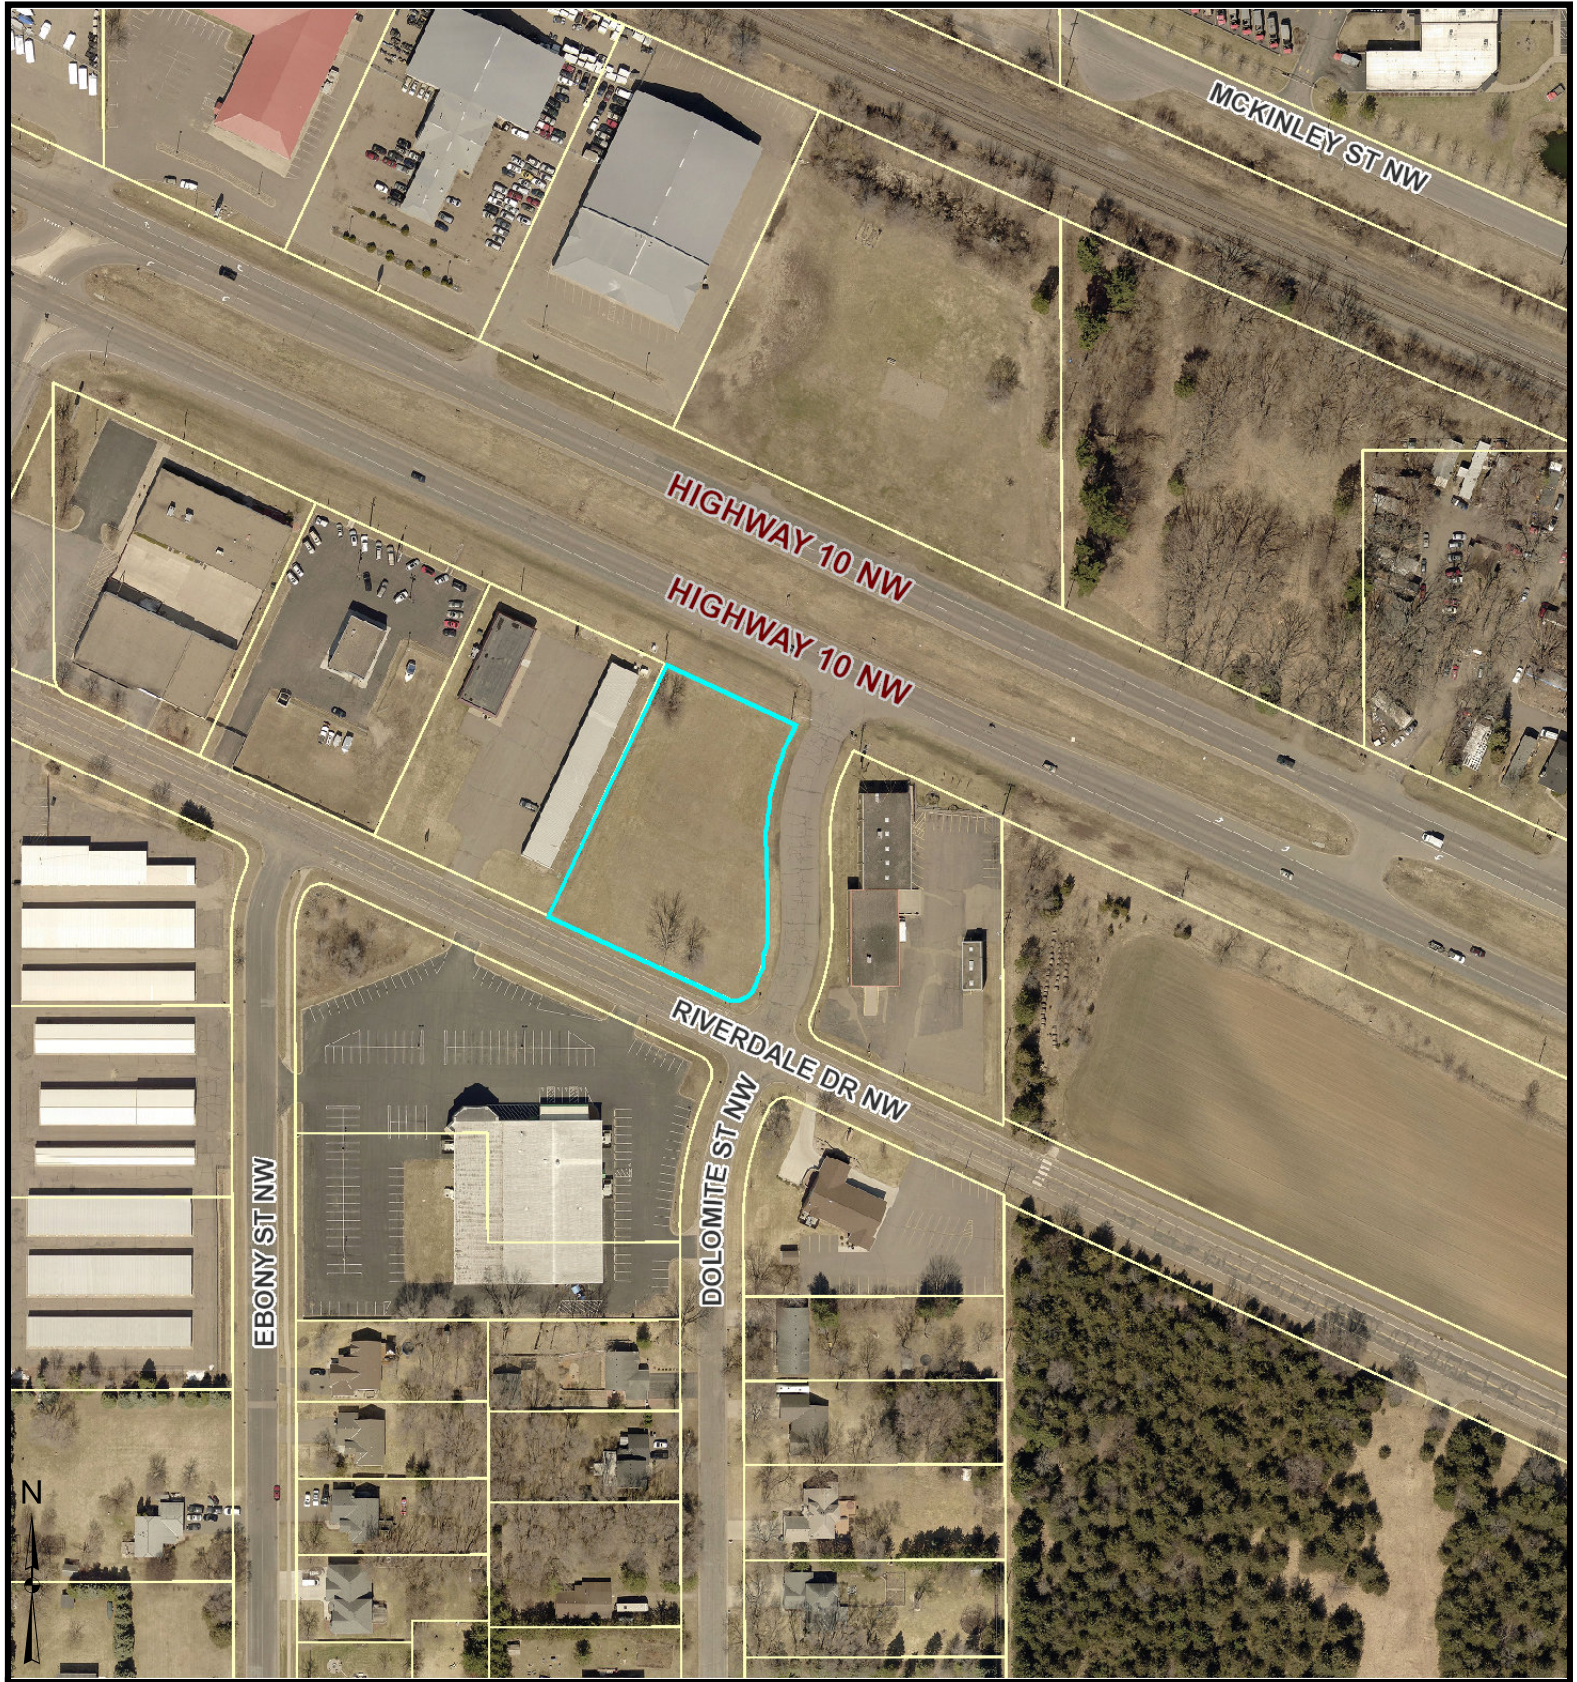

Site Location Map - Parcel 40

Parcel Information:

34-32-25-13-0005
6710 HIGHWAY 10 NW
RAMSEY
MN 55303
Plat: RIVERSIDE WEST

Approx. Acres: 1.23
Commissioner: MATT LOOK

Owner Information: