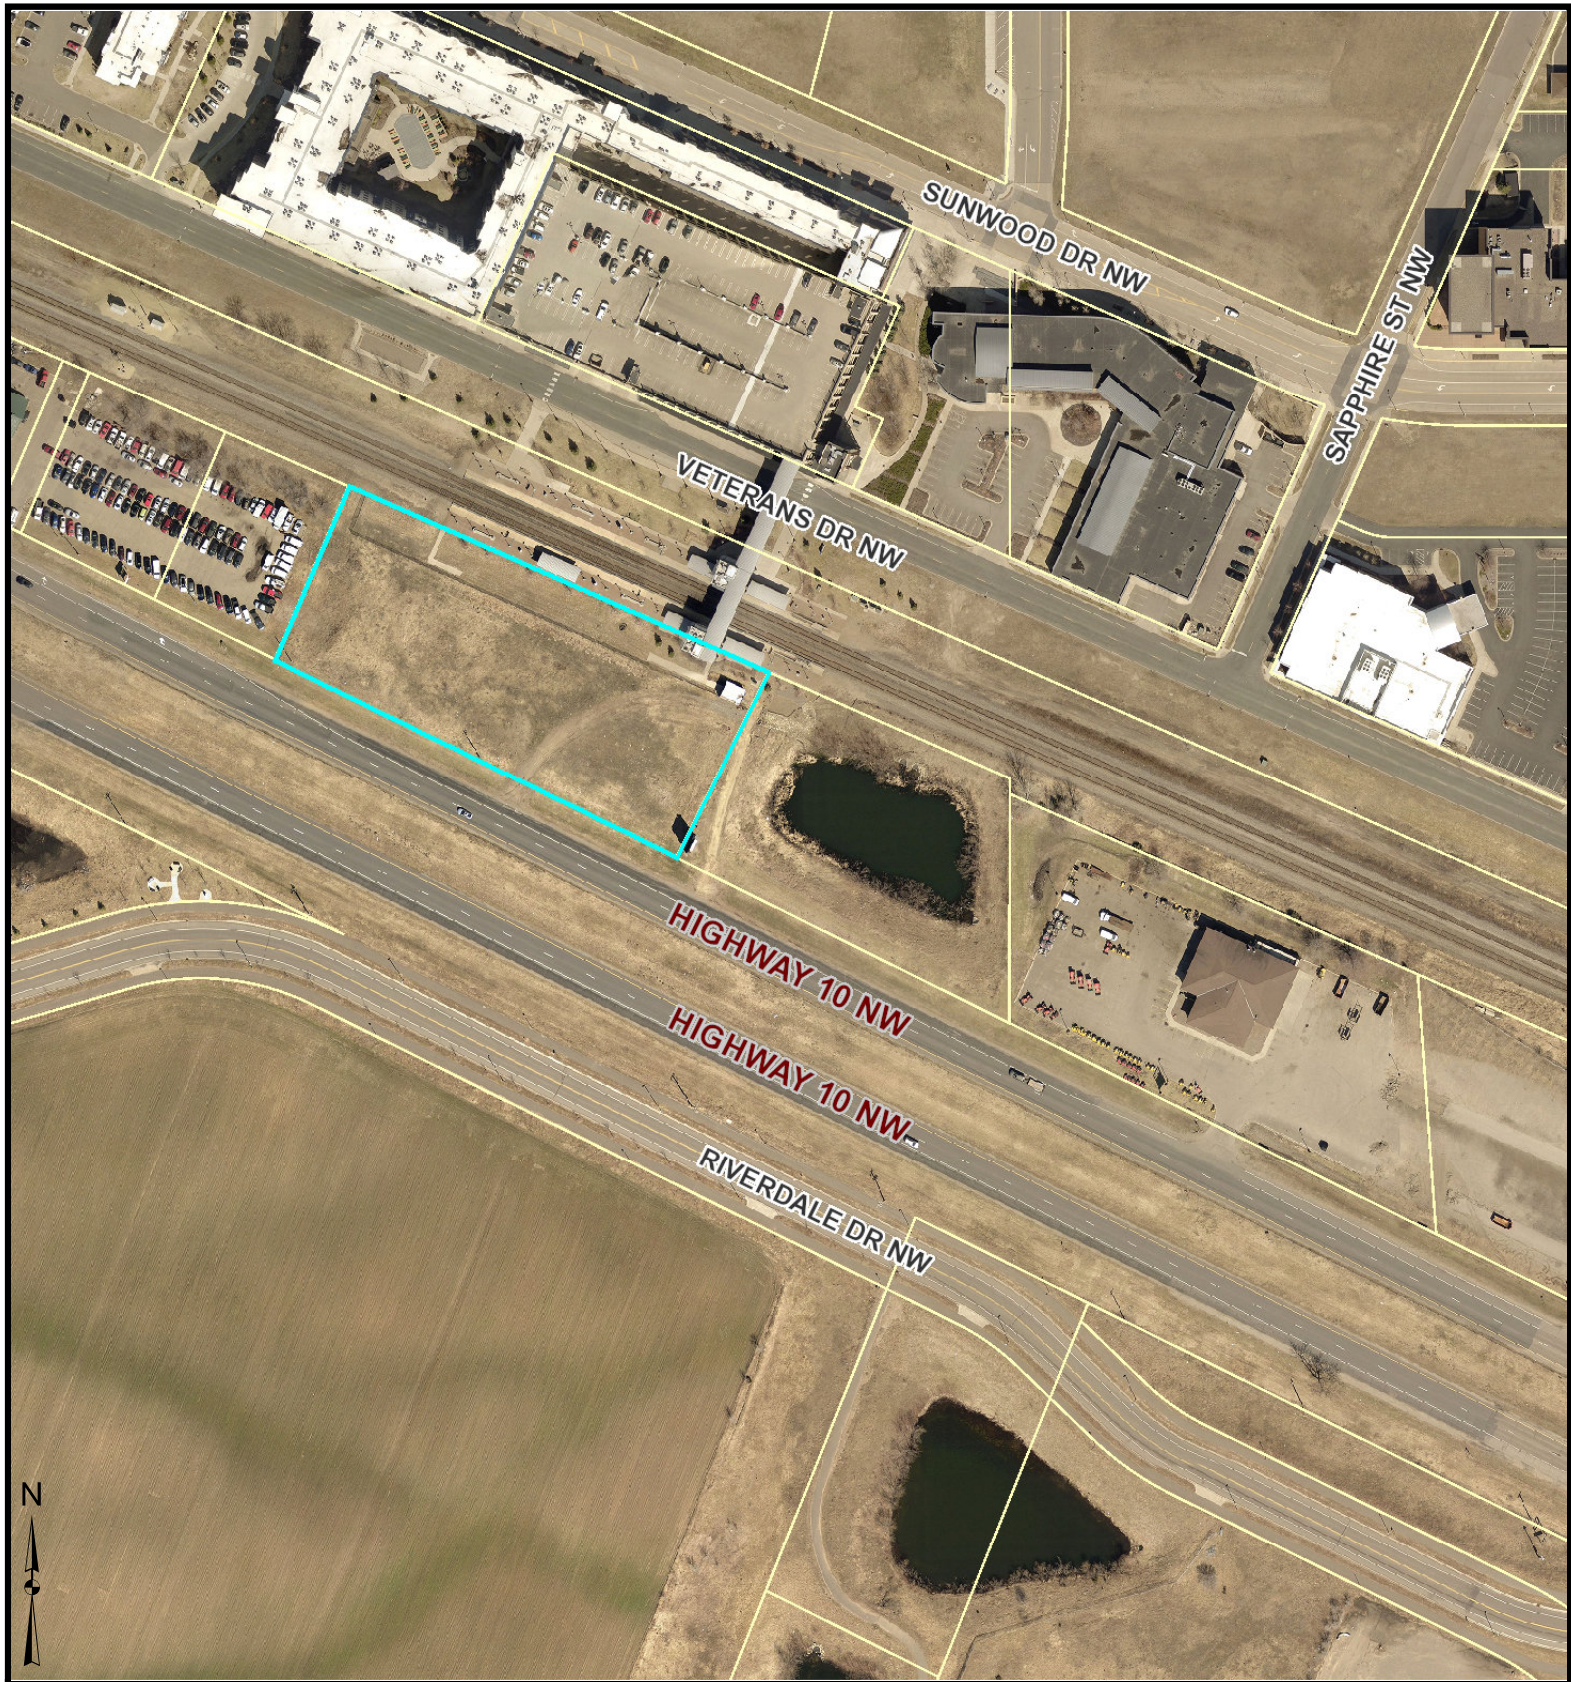

Parcel 4 Anoka County Hwy ROW Plat No. 102

Parcel Information:

28-32-25-31-0005
7665 HIGHWAY 10 NW
RAMSEY
MN 55303
Plat:

Approx. Acres: 2.23
Commissioner: MATT LOOK

Owner Information:

RAMSEY CITY OF
7550 SUNWOOD DRIVE
RAMSEY
MN
55303

Sean Sullivan

1:2,400

Date: 11/14/2022

Disclaimer: Map and parcel data are believed to be accurate, but accuracy is not guaranteed. This is not a legal document and should not be substituted for a title search, appraisal, survey, or for zoning verification.