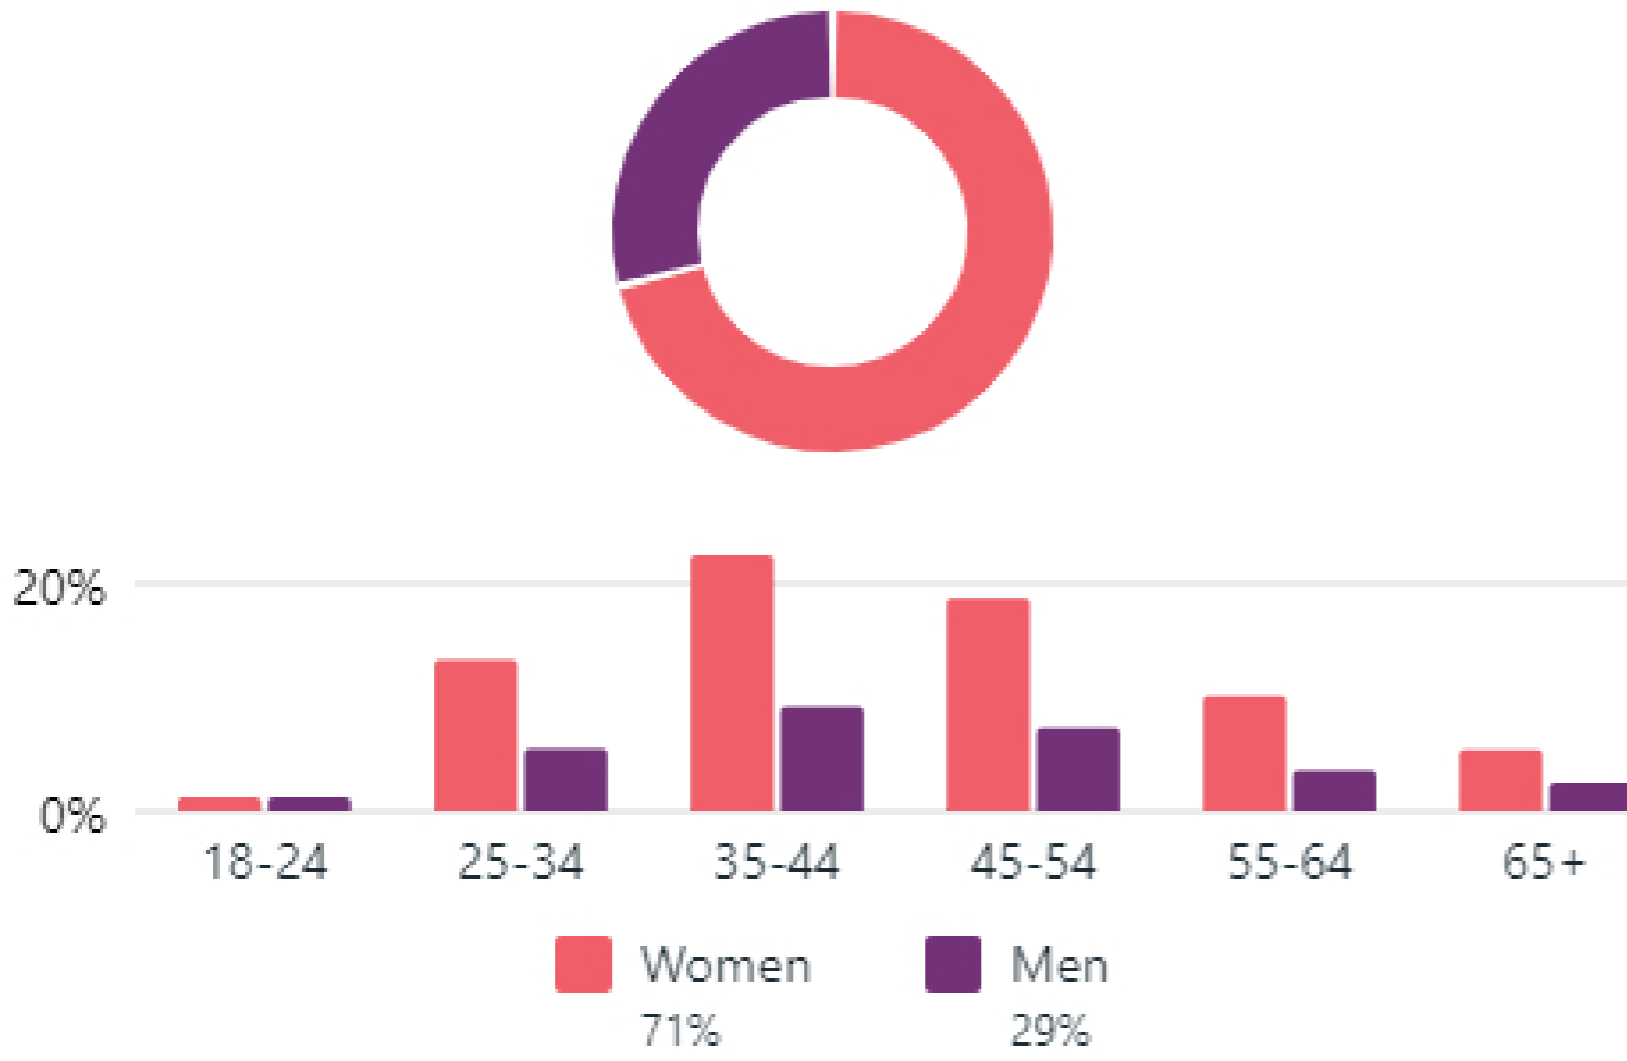

# Audience

Current audience

Potential audience

Facebook Page followers ⓘ

## 6,061

Age & gender ⓘ

Top cities

Top countries

Instagram followers ⓘ

## 794

Age & gender ⓘ

Top cities

Top countries