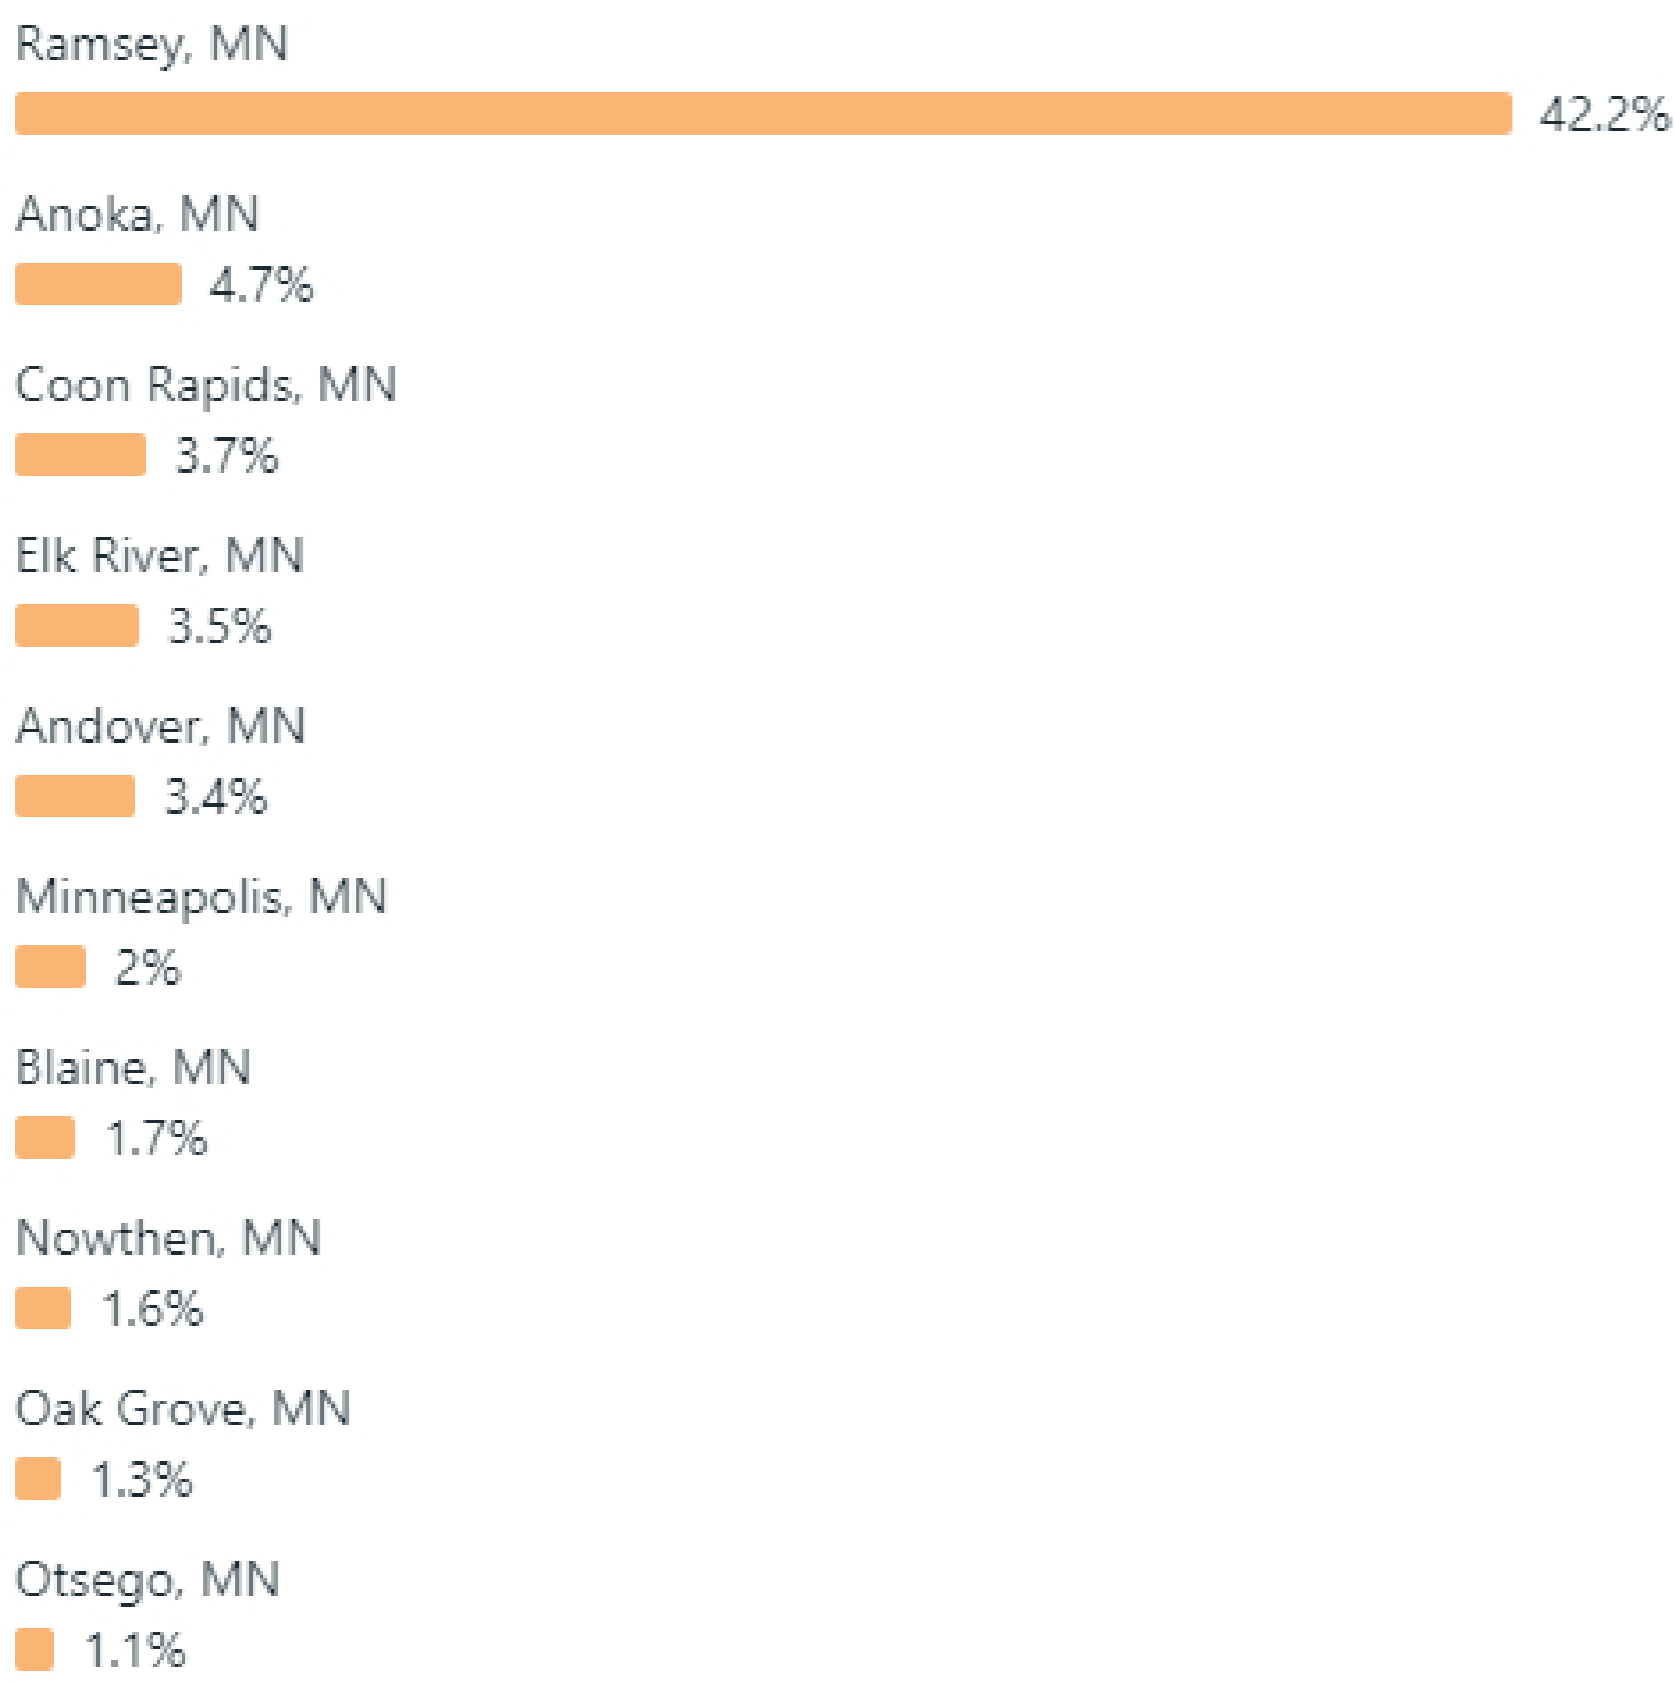

## 6,061

Age & gender ⓘ

Top cities

Top countries

Instagram followers ⓘ

## 794

Age & gender ⓘ

Top cities

Top countries