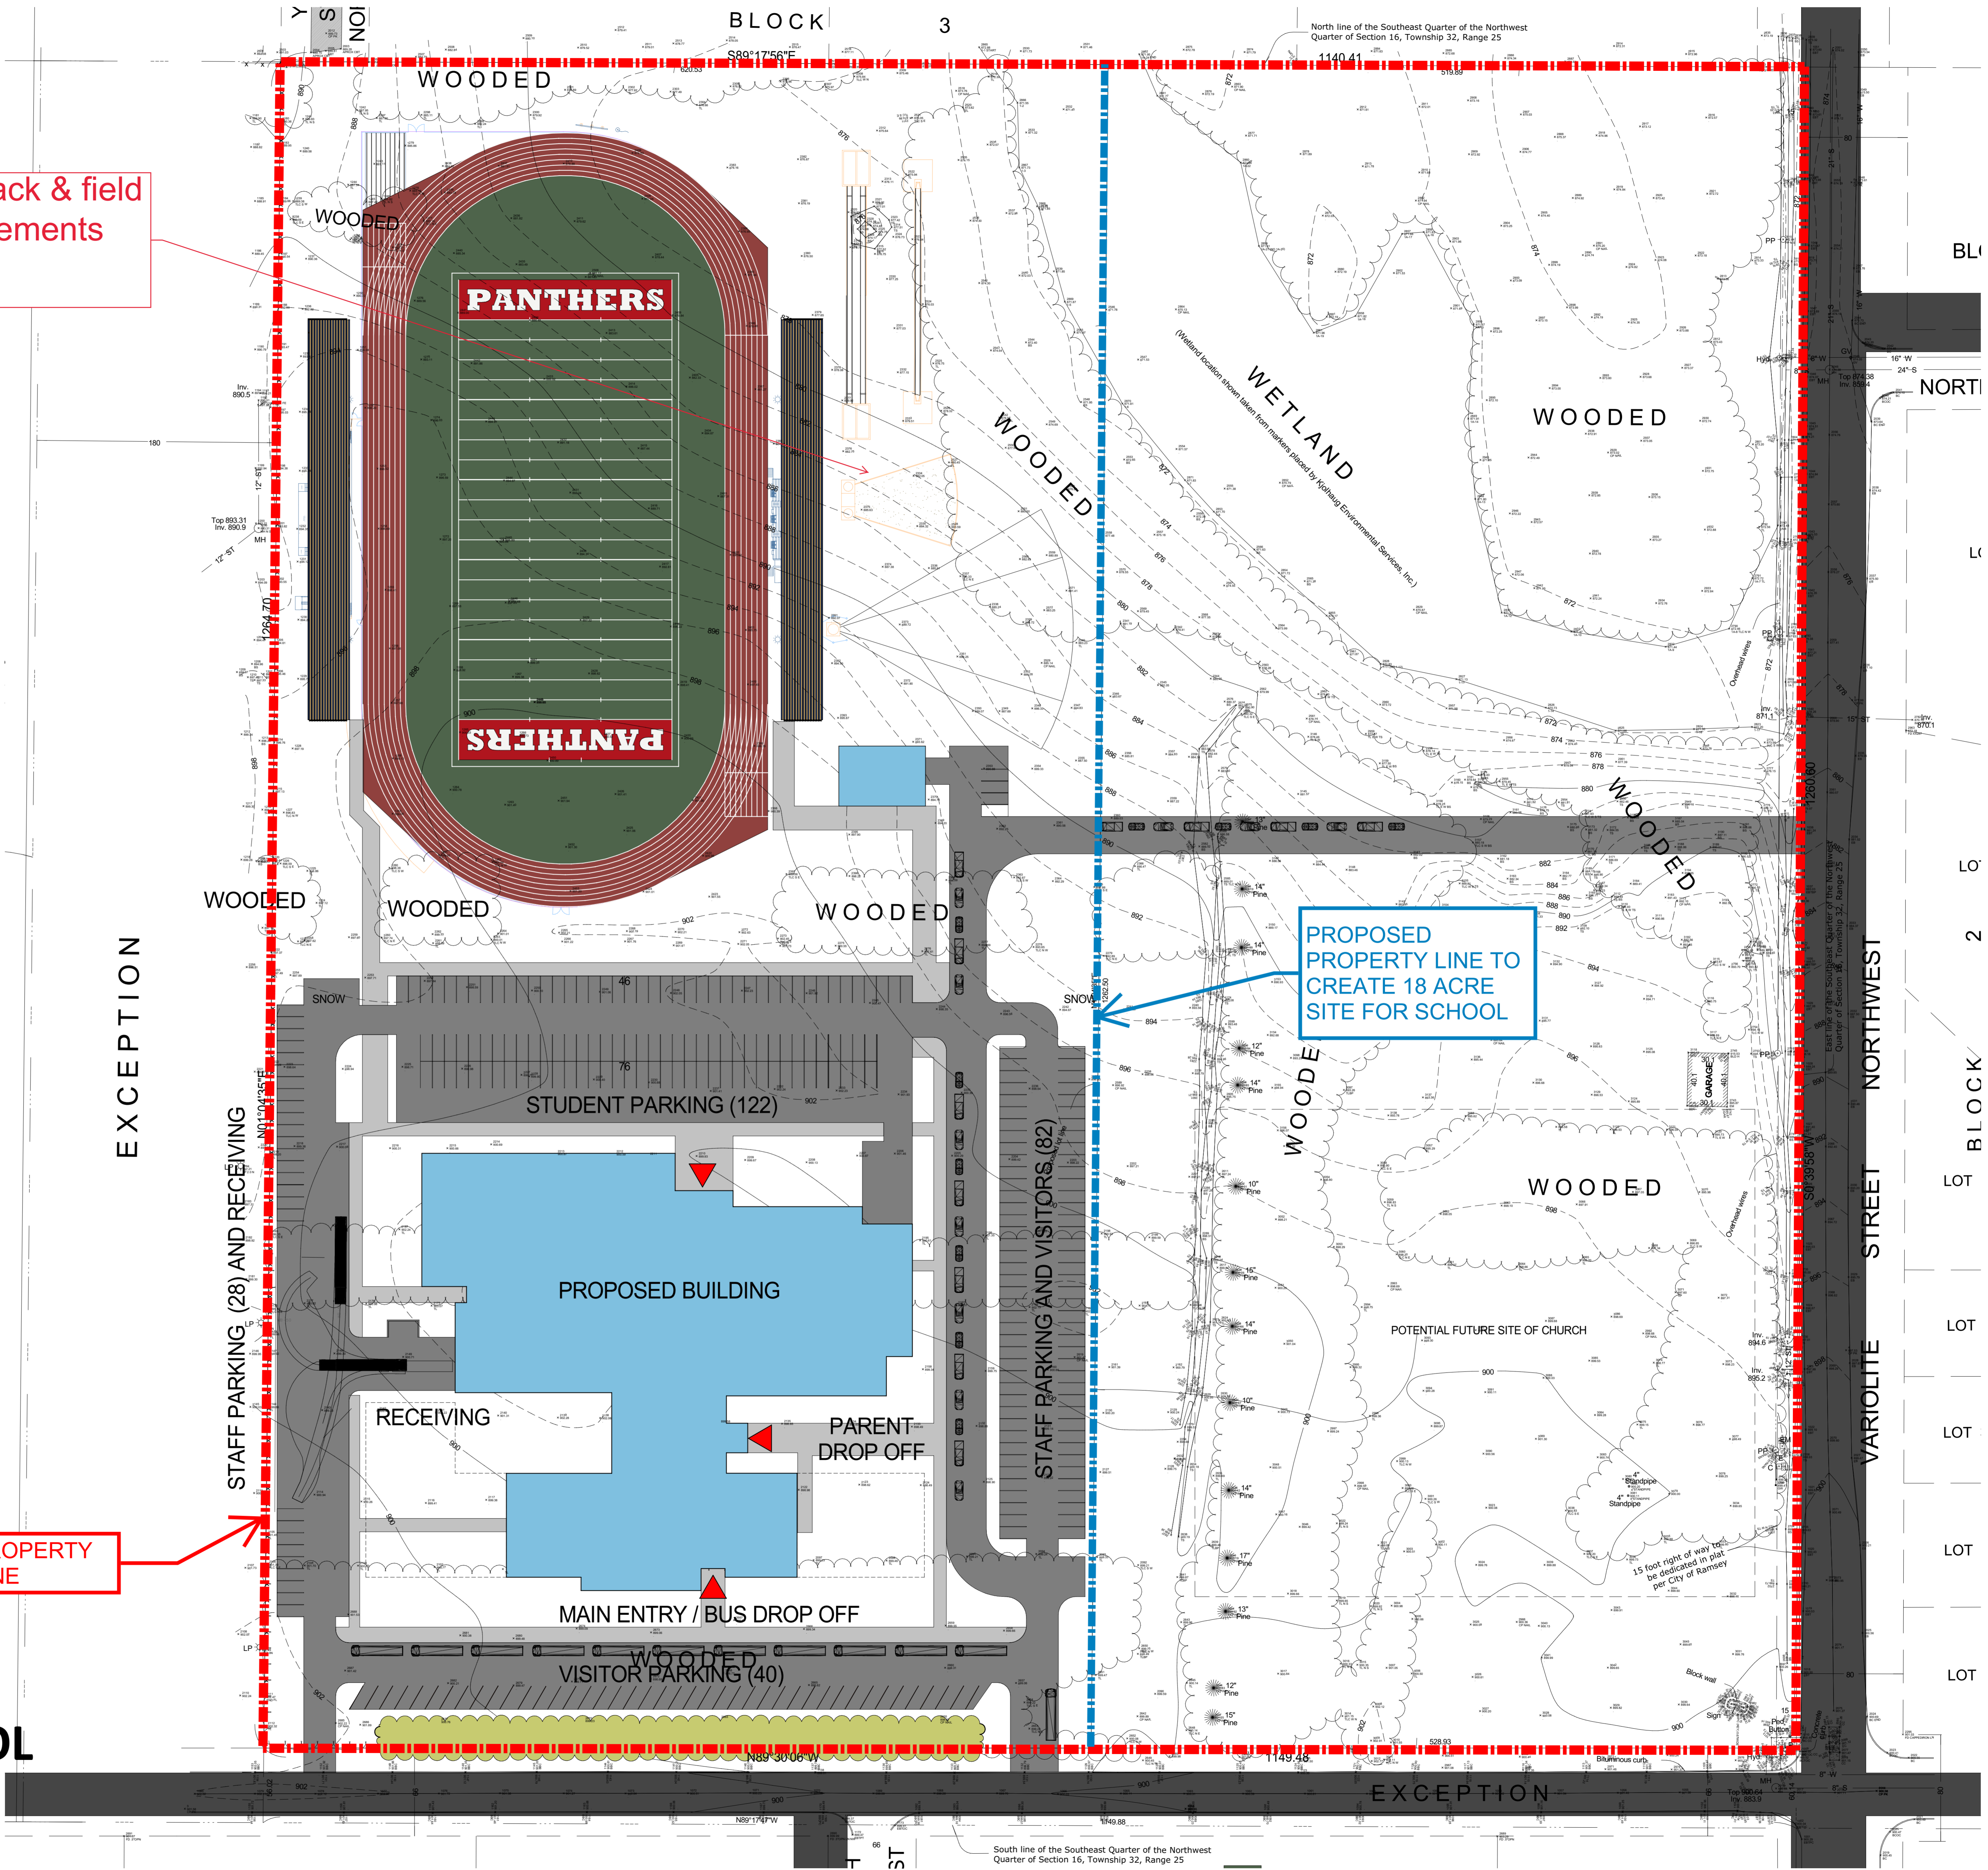

DEPARTMENT LEGEND	
	CLASSROOMS
	ART / SCIENCE CLASSROOMS
	AUDITORIUM
	PHYSICAL EDUCATION / ATHLETICS
	KITCHEN
	ADMIN
	MEDIA
	CIRCULATION
	BUILDING SUPPORT SERVICES
	NO WORK THIS AREA

potential track & field site improvements

PROPOSED PROPERTY LINE TO CREATE 18 ACRE SITE FOR SCHOOL

PROPERTY LINE

PACT CHARTER SCHOOL

RAMSEY, MN

01/31/22 | COMM#41815-22000

1 ARCHITECTURAL SITE PLAN
SD2.5A 1" = 50'-0"