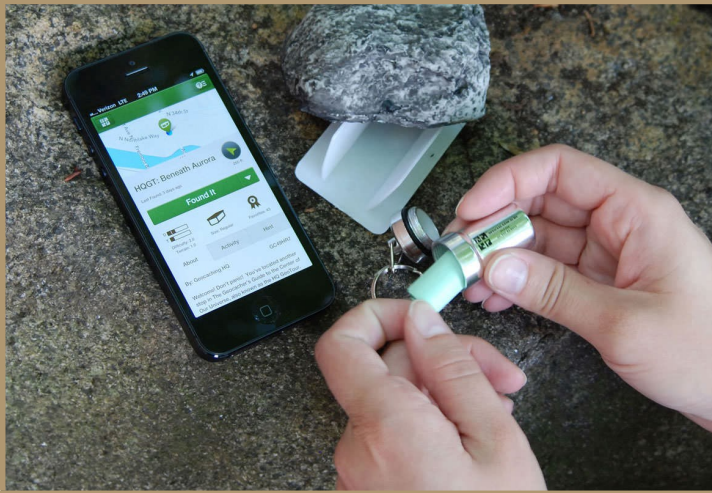

Ramsey Parks & Recreation Presents: Geocaching with Dogs

Go treasure hunting with your dog!

Geocaching is a great opportunity to get out into nature, exercise your dog, and do some exploring! In this beginner class, we will learn how to use GPS technology to help us find caches. Caches can be anything from a simple log with a guestbook, to a box containing small toys, stickers, coins or other swag. Geocaching is great for people and dogs of all ages and abilities.